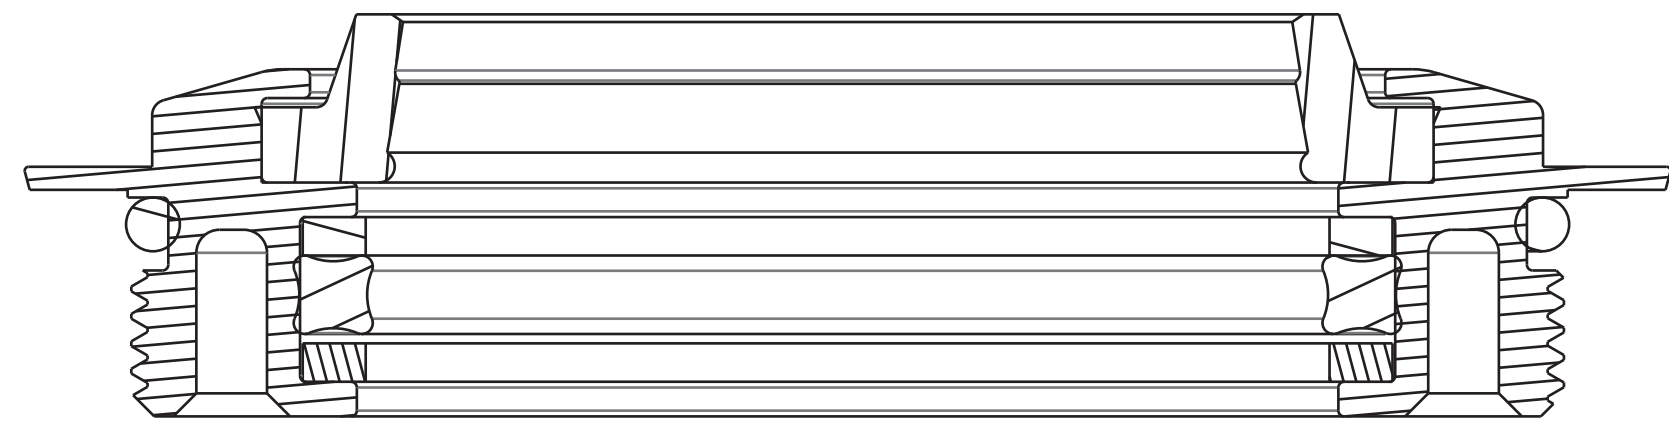

B

B

A

A

- PROPRIETARY -
THIS DOCUMENT CONTAINS CONFIDENTIAL, PROPRIETARY INFORMATION
THAT IS FOX PROPERTY. DO NOT DISCLOSE TO OR DUPLICATE
FOR OTHERS EXCEPT AS AUTHORIZED BY FOX.

| | | | | |
|--|----------|---|--|------------------|
| FOX | | FOX Factory, Inc. | | Ph 831-768-1100 |
| | | 130 Hangar Way, Watsonville, CA 95076 USA | | Fax 831-768-9312 |
| TITLE Bearing Assy: Negative Air Sealhead, 2019 Float X2, Compact | | | | |
| SIZE | DWG. NO. | 812-06-094-KIT | | |
| PLOT SCALE | 2:1 | SHEET 1 OF 1 | | |