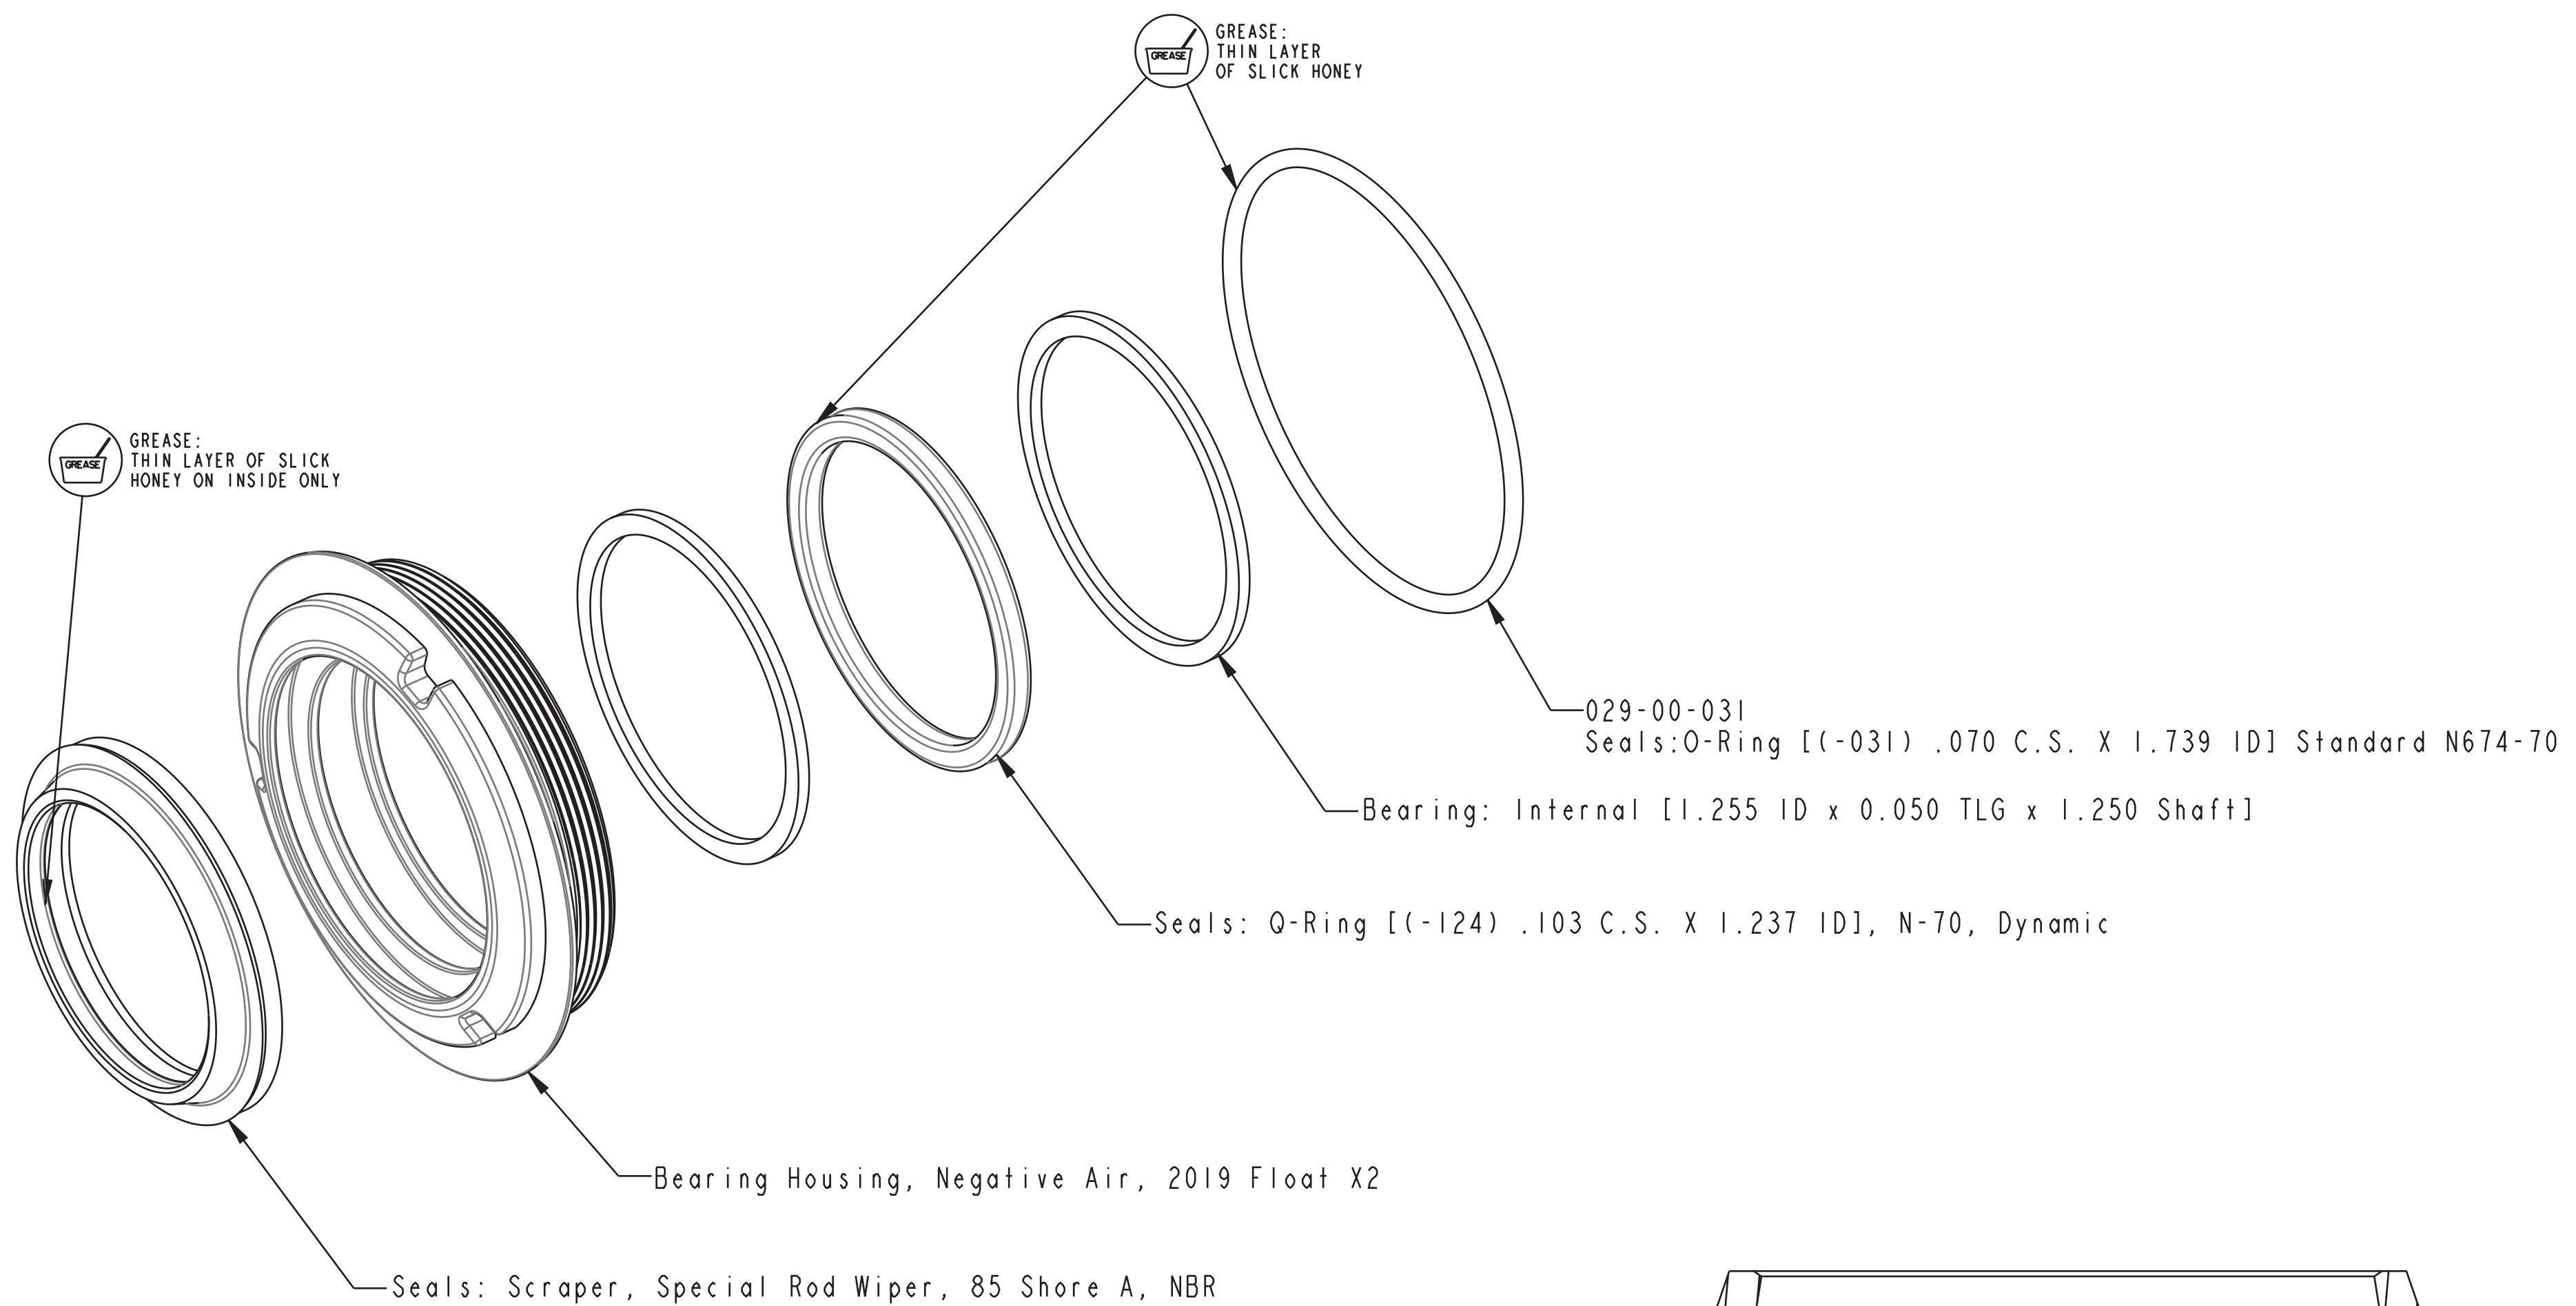

B

B

A

A

- PROPRIETARY -
THIS DOCUMENT CONTAINS CONFIDENTIAL, PROPRIETARY INFORMATION
THAT IS FOX PROPERTY. DO NOT DISCLOSE TO OR DUPLICATE
FOR OTHERS EXCEPT AS AUTHORIZED BY FOX.

| | | | | |
|--|----------|---|--|------------------|
| FOX | | FOX Factory, Inc. | | Ph 831-768-1100 |
| | | 130 Hangar Way, Watsonville, CA 95076 USA | | Fax 831-768-9312 |
| TITLE Bearing Assy: Negative Air Sealhead, 2019 Float X2, Compact | | | | |
| SIZE | DWG. NO. | 812-06-094-KIT | | |
| PLOT SCALE | 2:1 | SHEET 1 OF 1 | | |