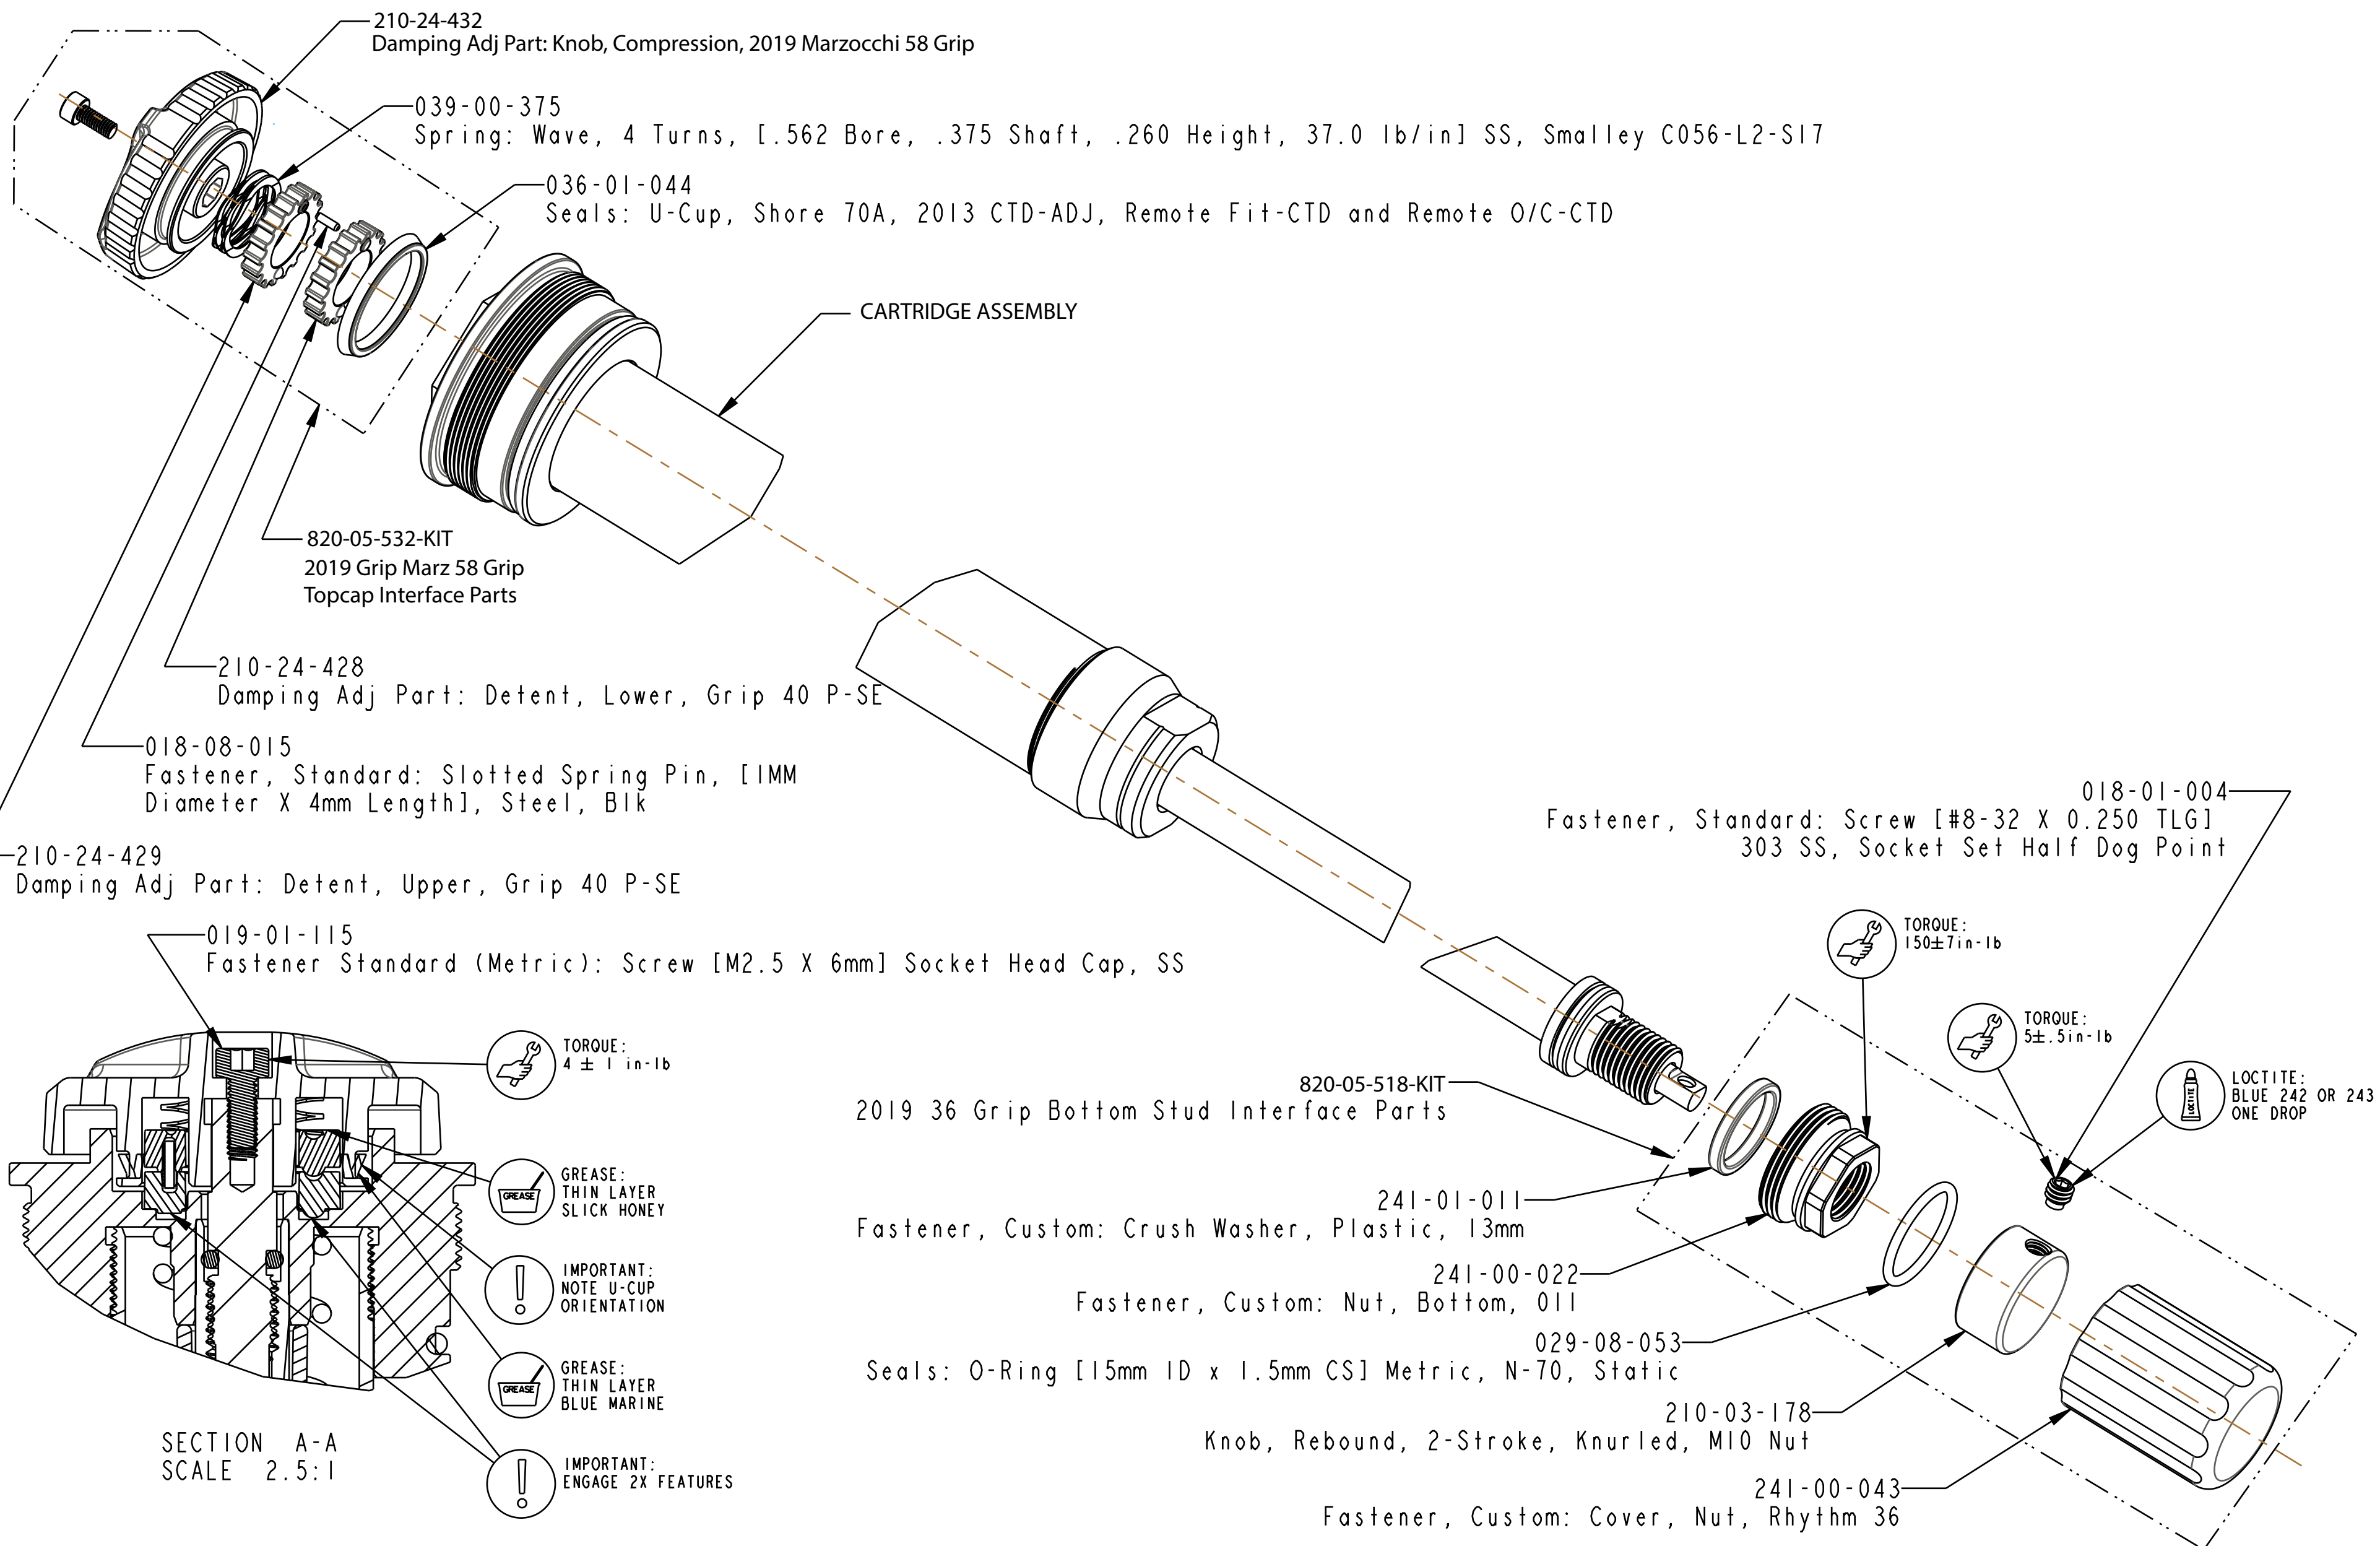

4

3

2

1

PROPRIETARY - THIS DOCUMENT CONTAINS CONFIDENTIAL, PROPRIETARY INFORMATION THAT IS FOX PROPERTY. DO NOT DISCLOSE TO OR DUPLICATE FOR OTHERS EXCEPT AS AUTHORIZED BY FOX.

FOX FOX Factory, Inc. Ph 831-768-1100
130 Hangar Way, Watsonville, CA 95076 USA Fax 831-768-9312

TITLE 2019 Marzocchi Bomber 58, 40, Grip Cart Assy Complete

SIZE DWG. NO. C 820-18-134-KIT

PLOT SCALE 0.75:1 SHEET 1 OF 2