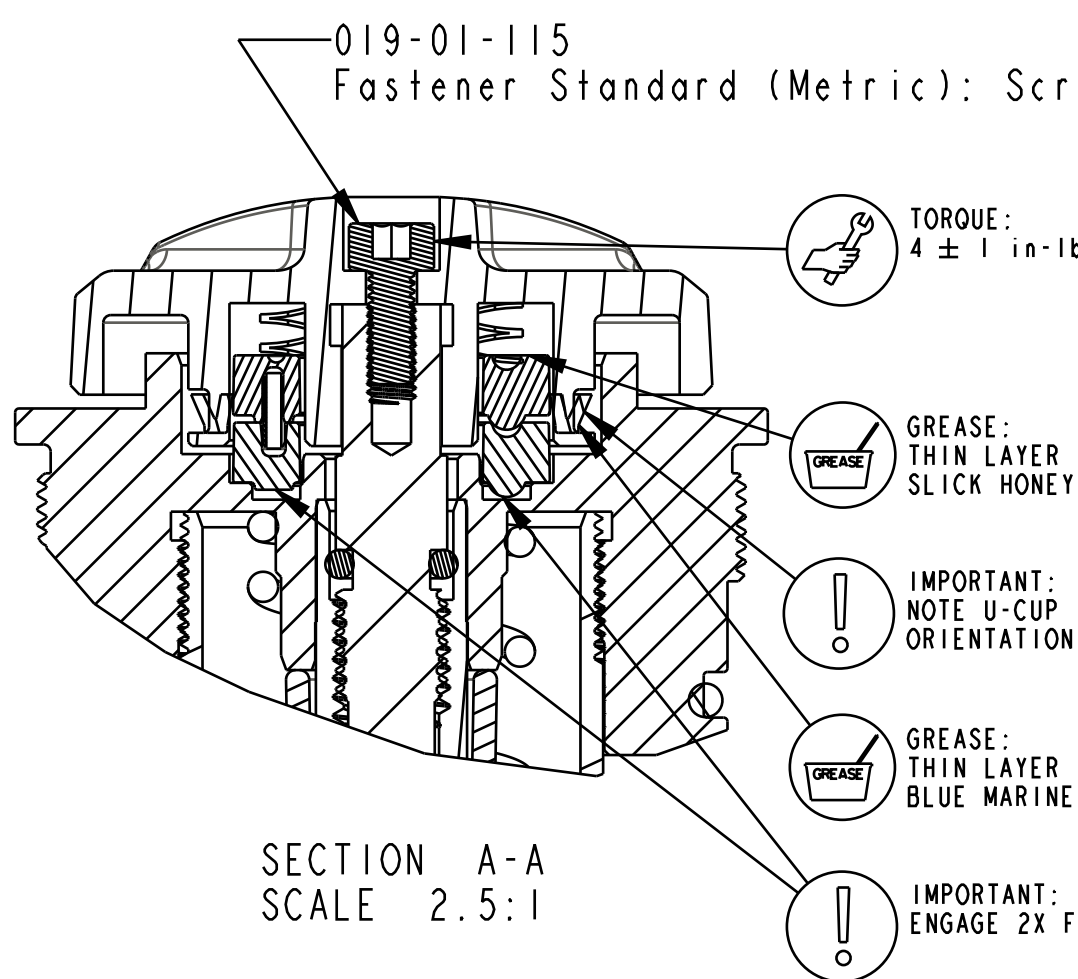

4

3

2

1

PROPRIETARY - THIS DOCUMENT CONTAINS CONFIDENTIAL, PROPRIETARY INFORMATION THAT IS FOX PROPERTY. DO NOT DISCLOSE TO OR DUPLICATE FOR OTHERS EXCEPT AS AUTHORIZED BY FOX.

FOX FOX Factory, Inc. Ph 831-768-1100
130 Hangar Way, Watsonville, CA 95076 USA Fax 831-768-9312

TITLE 2019 Marzocchi Bomber 58, 40, Grip Cart Assy Complete

SIZE DWG. NO. C 820-18-134-KIT

PLOT SCALE 0.75:1 SHEET 1 OF 2