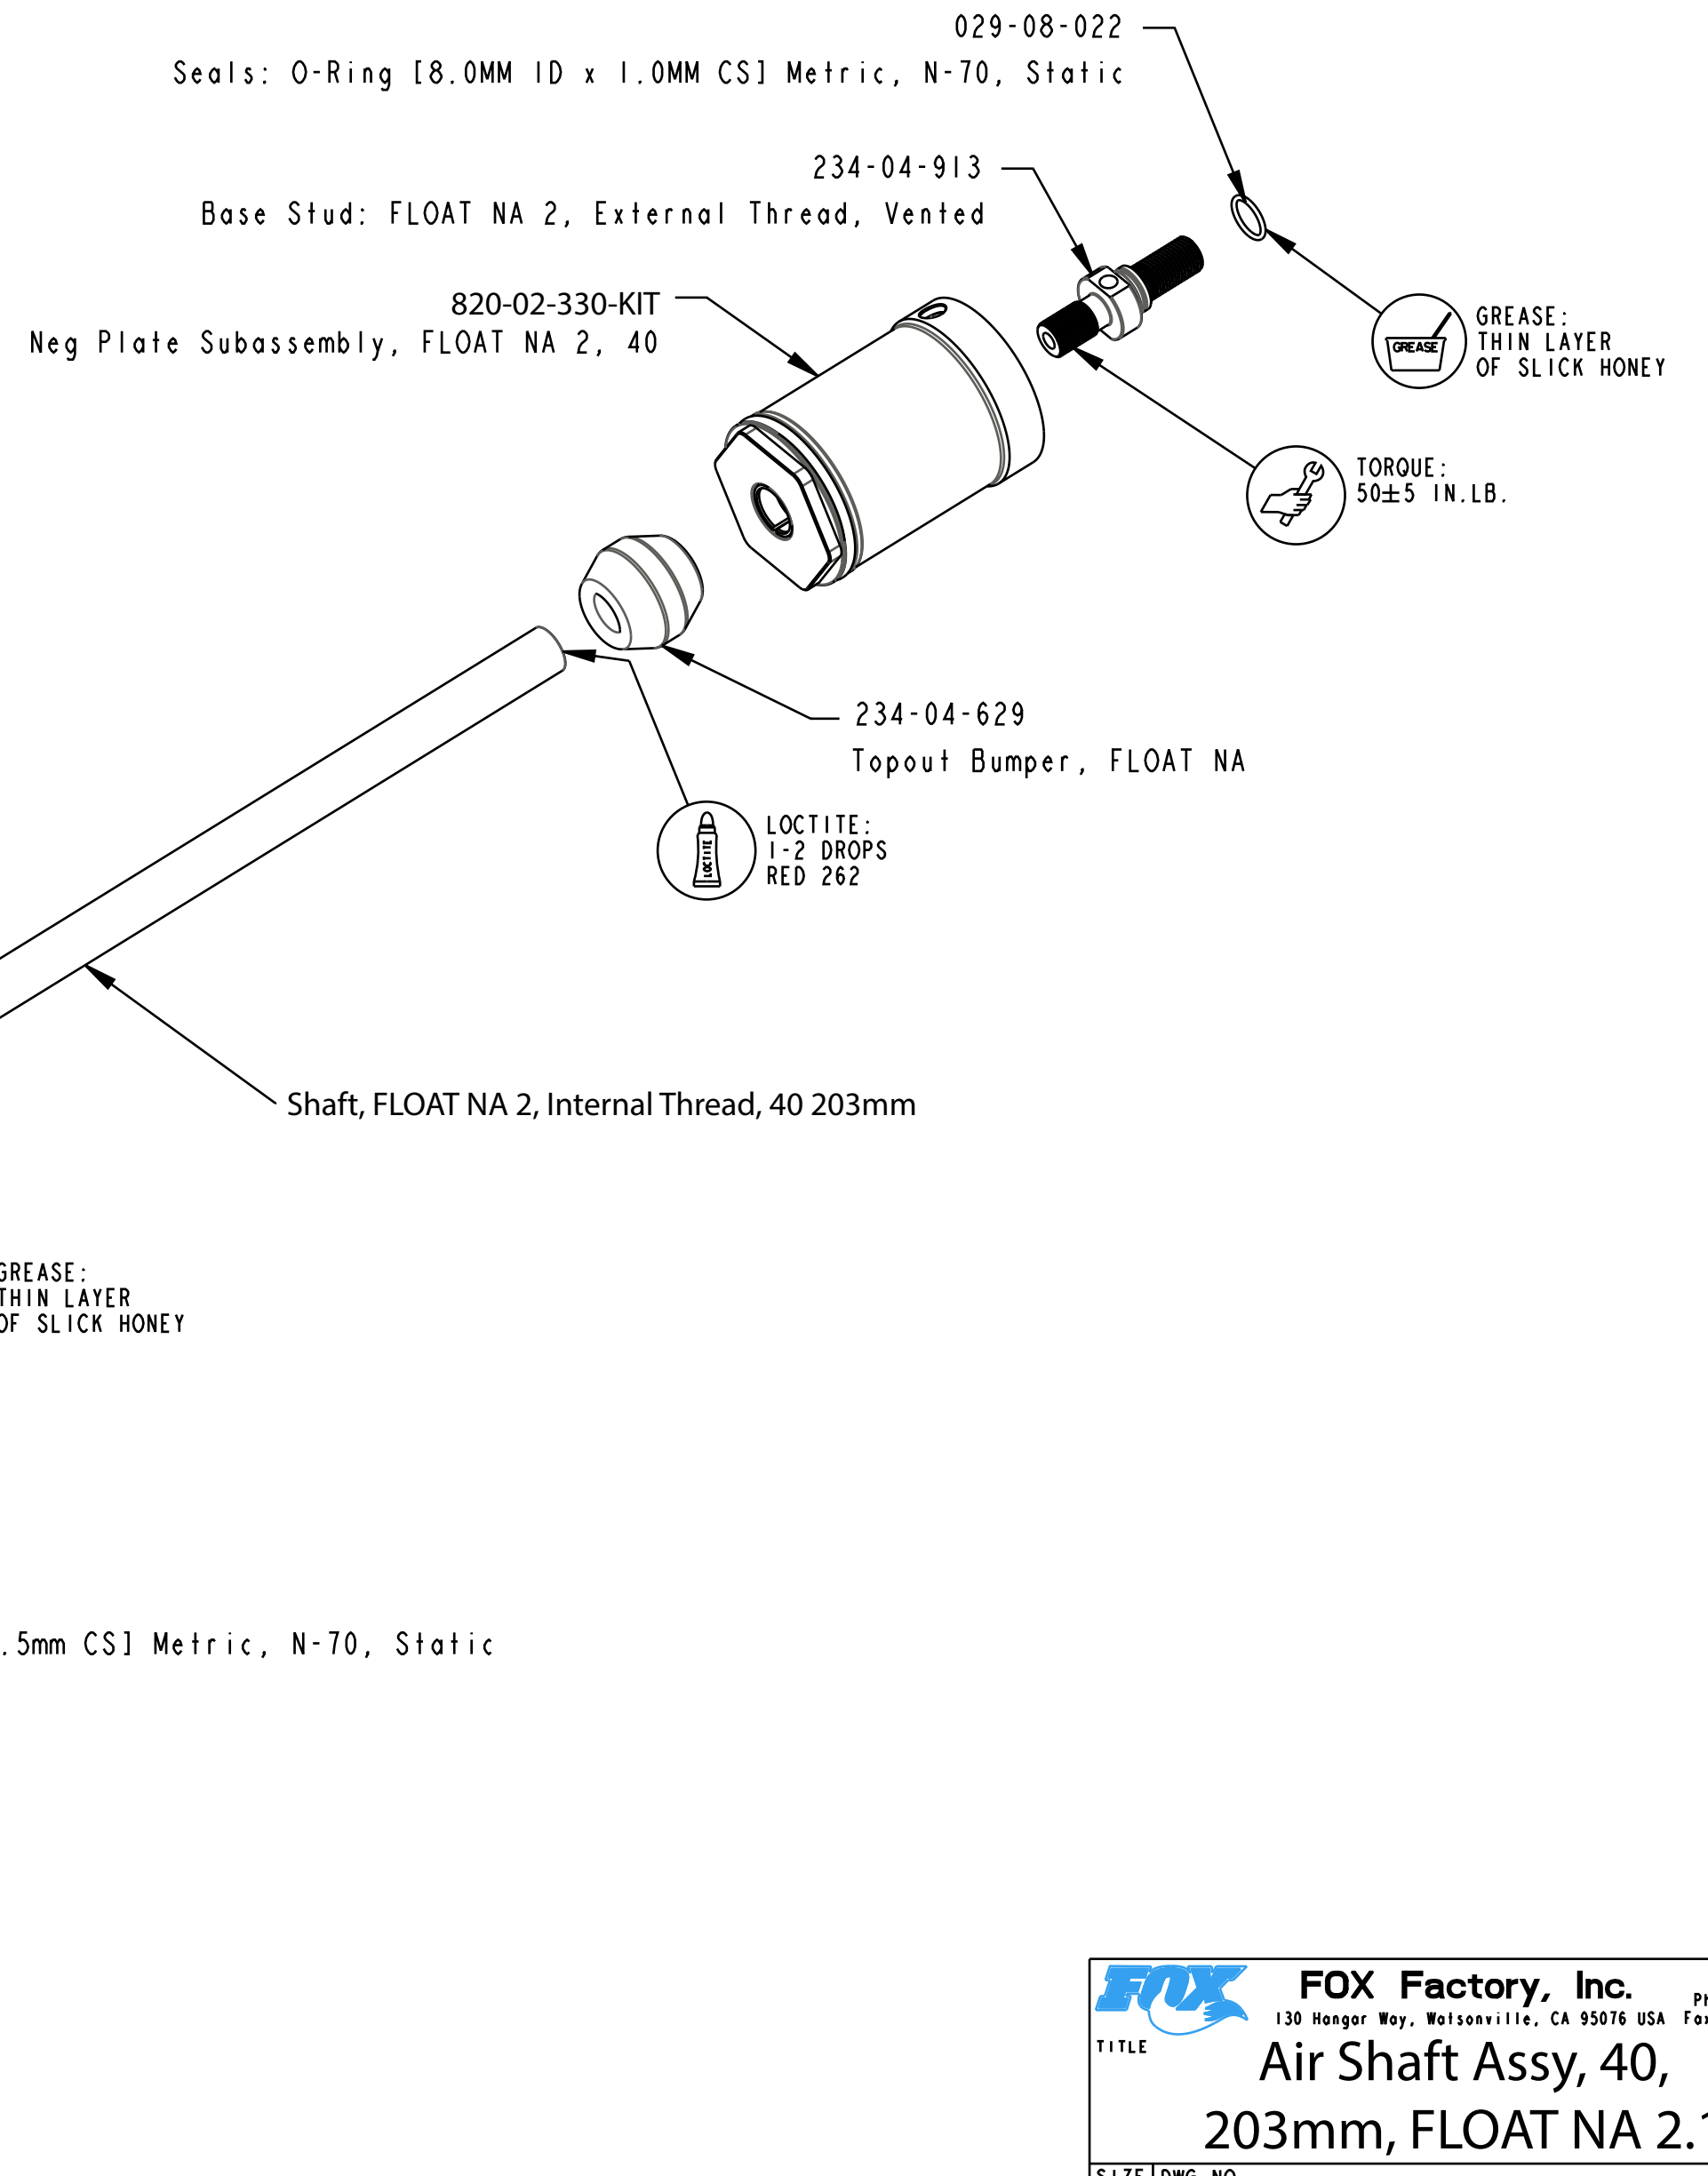

SECTION A-A

- PROPRIETARY -  
THIS DOCUMENT CONTAINS CONFIDENTIAL, PROPRIETARY INFORMATION  
THAT IS FOX PROPERTY. DO NOT DISCLOSE TO OR DUPLICATE  
FOR OTHERS EXCEPT AS AUTHORIZED BY FOX.

		<b>FOX Factory, Inc.</b>	Ph 831-768-1100
		130 Hangar Way, Watsonville, CA 95076 USA	Fax 831-768-9312
TITLE		<b>Air Shaft Assy, 40, 203mm, FLOAT NA 2.1</b>	
SIZE	DWG. NO.	<b>820-02-520-KIT</b>	
<b>C</b>		PLOT SCALE 0.75:1	SHEET 1 OF 1