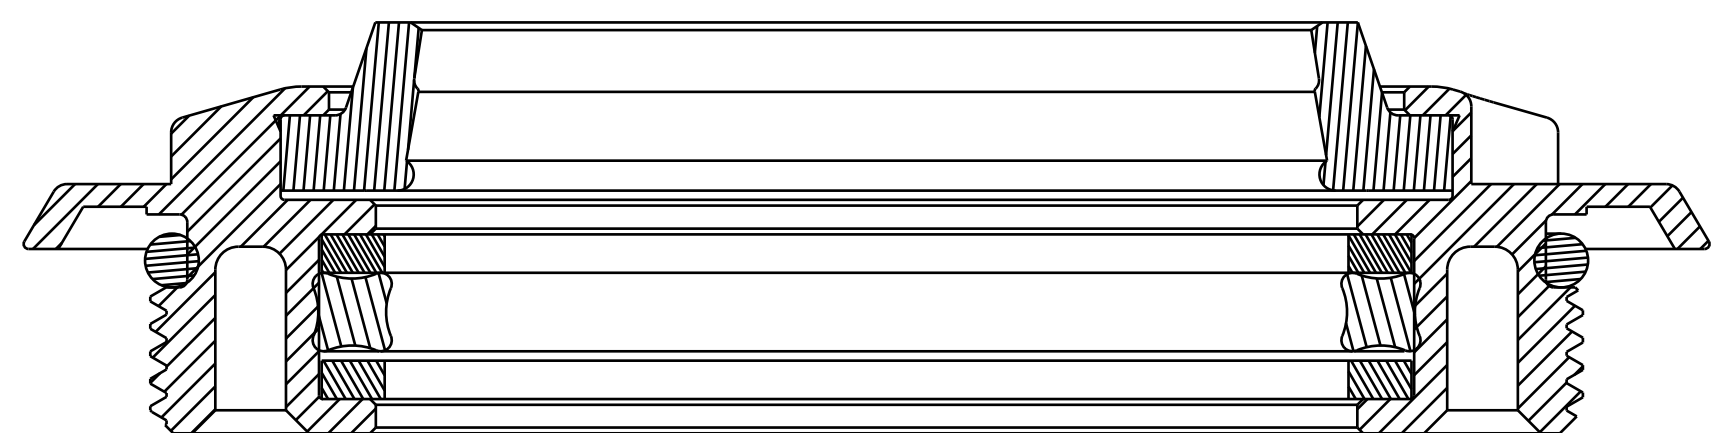

4

3

2

1

SECTION A-A
SCALE 4.000

- PROPRIETARY -
THIS DOCUMENT CONTAINS CONFIDENTIAL, PROPRIETARY INFORMATION
THAT IS FOX PROPERTY. DO NOT DISCLOSE TO OR DUPLICATE
FOR OTHERS EXCEPT AS AUTHORIZED BY FOX.

		FOX Factory, Inc.	Ph 831-768-1100 Fax 831-768-9312
130 Hangar Way, Watsonville, CA 95076 USA			
TITLE Negative Air Sealhead, FLOATX2, Compact			
SIZE C	DWG. NO. 812-06-083-KIT		
PLOT SCALE 2.00:1		SHEET 1 OF 1	