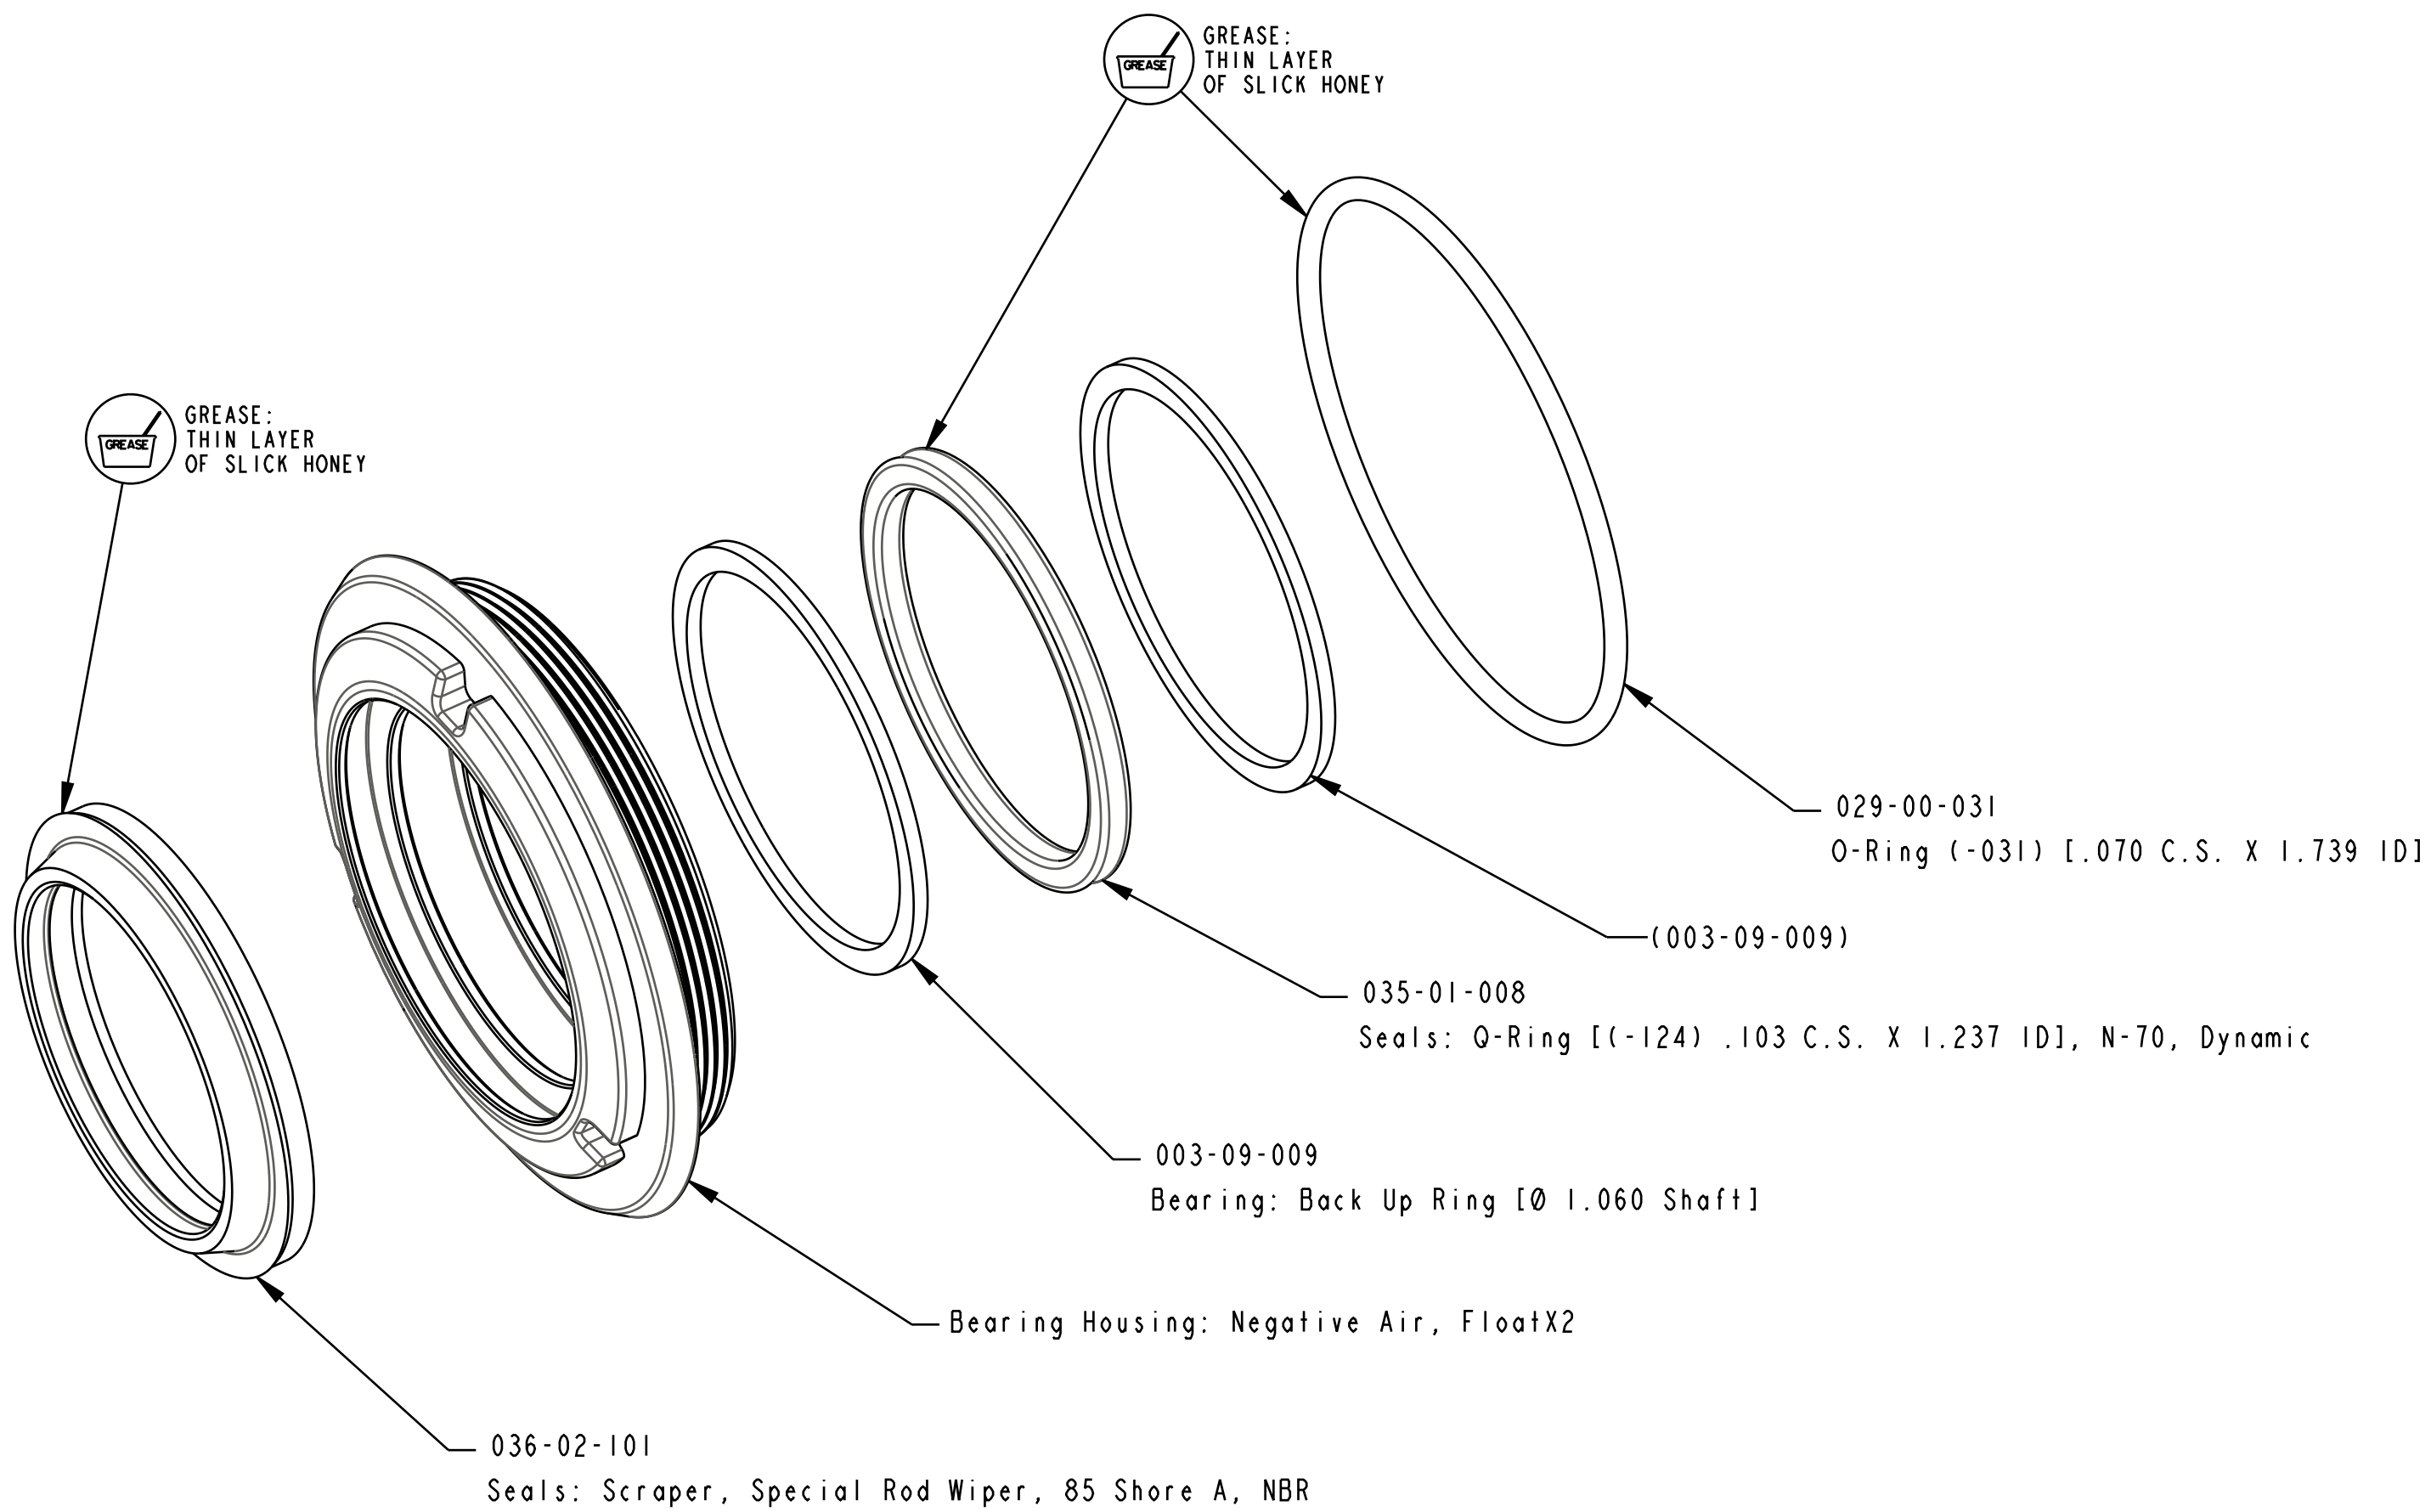

4

3

2

1

SECTION A-A
SCALE 4.000

- PROPRIETARY -
THIS DOCUMENT CONTAINS CONFIDENTIAL, PROPRIETARY INFORMATION
THAT IS FOX PROPERTY. DO NOT DISCLOSE TO OR DUPLICATE
FOR OTHERS EXCEPT AS AUTHORIZED BY FOX.

		FOX Factory, Inc.	Ph 831-768-1100 Fax 831-768-9312
130 Hangar Way, Watsonville, CA 95076 USA			
TITLE Negative Air Sealhead, FLOATX2, Compact			
SIZE C	DWG. NO. 812-06-083-KIT		
PLOT SCALE 2.00:1		SHEET 1 OF 1	