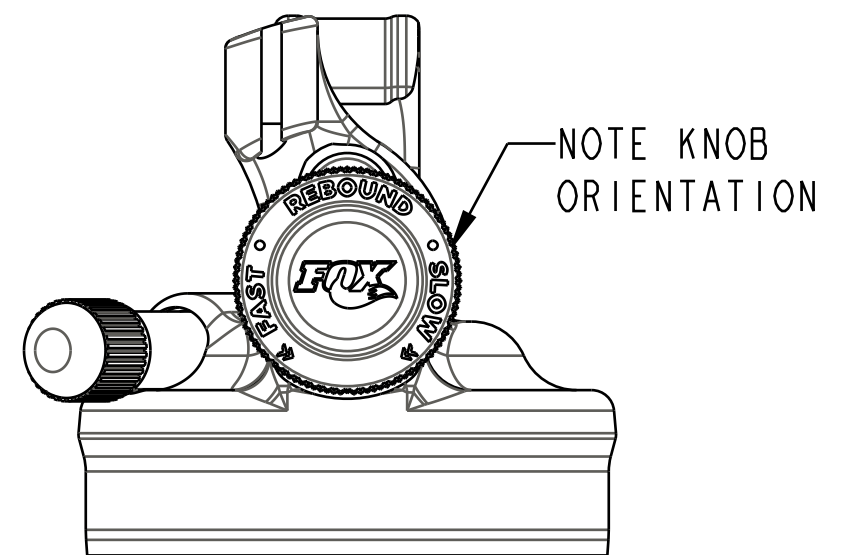

BLACK TORX SET SCREW FIXES PULLEY TO CAM

STAINLESS HEX SET SCREW FIXES CABLE TO PULLEY

EYELET ASSEMBLY, FLOAT DPS REMOTE DOWN, SV

PROPRIETARY - THIS DOCUMENT CONTAINS CONFIDENTIAL, PROPRIETARY INFORMATION THAT IS FOX PROPERTY. DO NOT DISCLOSE TO OR DUPLICATE FOR OTHERS EXCEPT AS AUTHORIZED BY FOX.

**FOX Factory, Inc.** Ph 831-768-1100  
130 Hangar Way, Watsonville, CA 95076 USA Fax 831-768-9312

TITLE  
**Eyelet Assy: 2018 FLOAT DPS Remote down, SV (Push-to-Unlock)**

SIZE DWG. NO. **808-17-333-KIT**