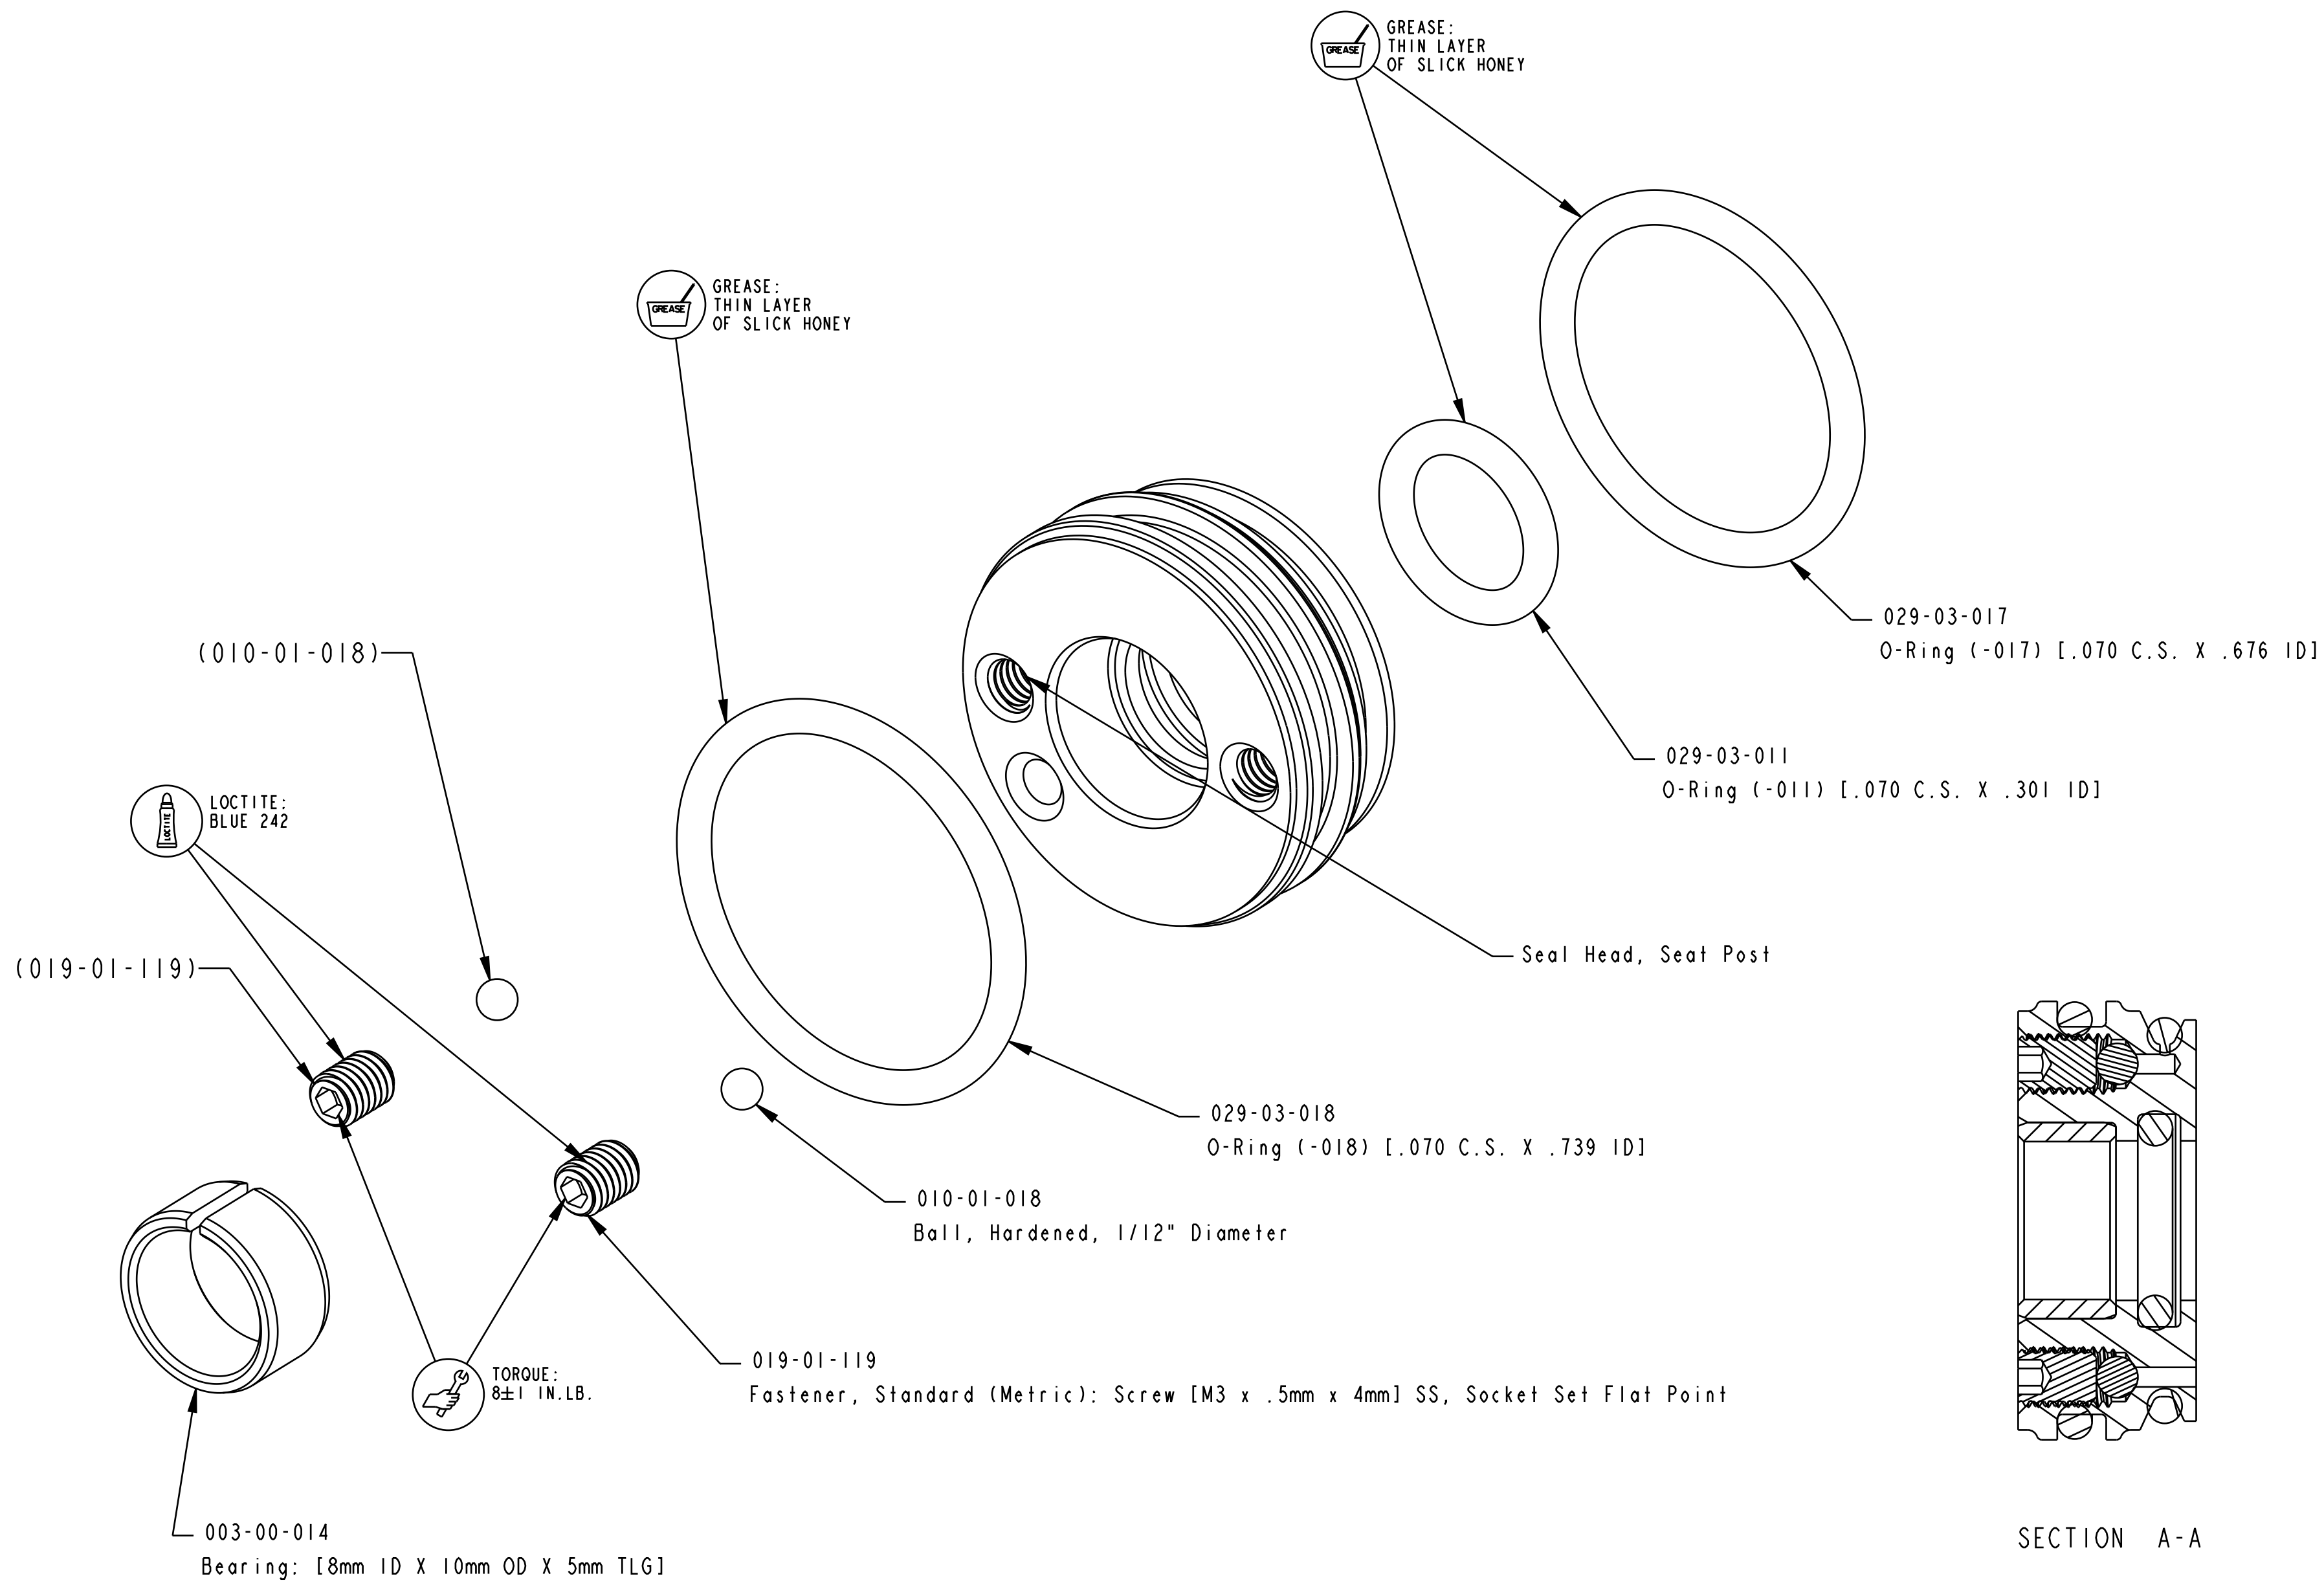

4

3

2

1

D

D

C

C

B

B

A

A

- PROPRIETARY -
 THIS DOCUMENT CONTAINS CONFIDENTIAL, PROPRIETARY INFORMATION
 THAT IS FOX PROPERTY. DO NOT DISCLOSE TO OR DUPLICATE
 FOR OTHERS EXCEPT AS AUTHORIZED BY FOX.

FOX		FOX Factory, Inc.		Ph 831-768-1100
		130 Hangar Way, Watsonville, CA 95076 USA		Fax 831-768-9312
TITLE				
Seal Head, Seat Post, Assy				
SIZE	DWG. NO.	825-03-006-KIT		
C				
PLOT SCALE 4.00:1		SHEET 1 OF 1		