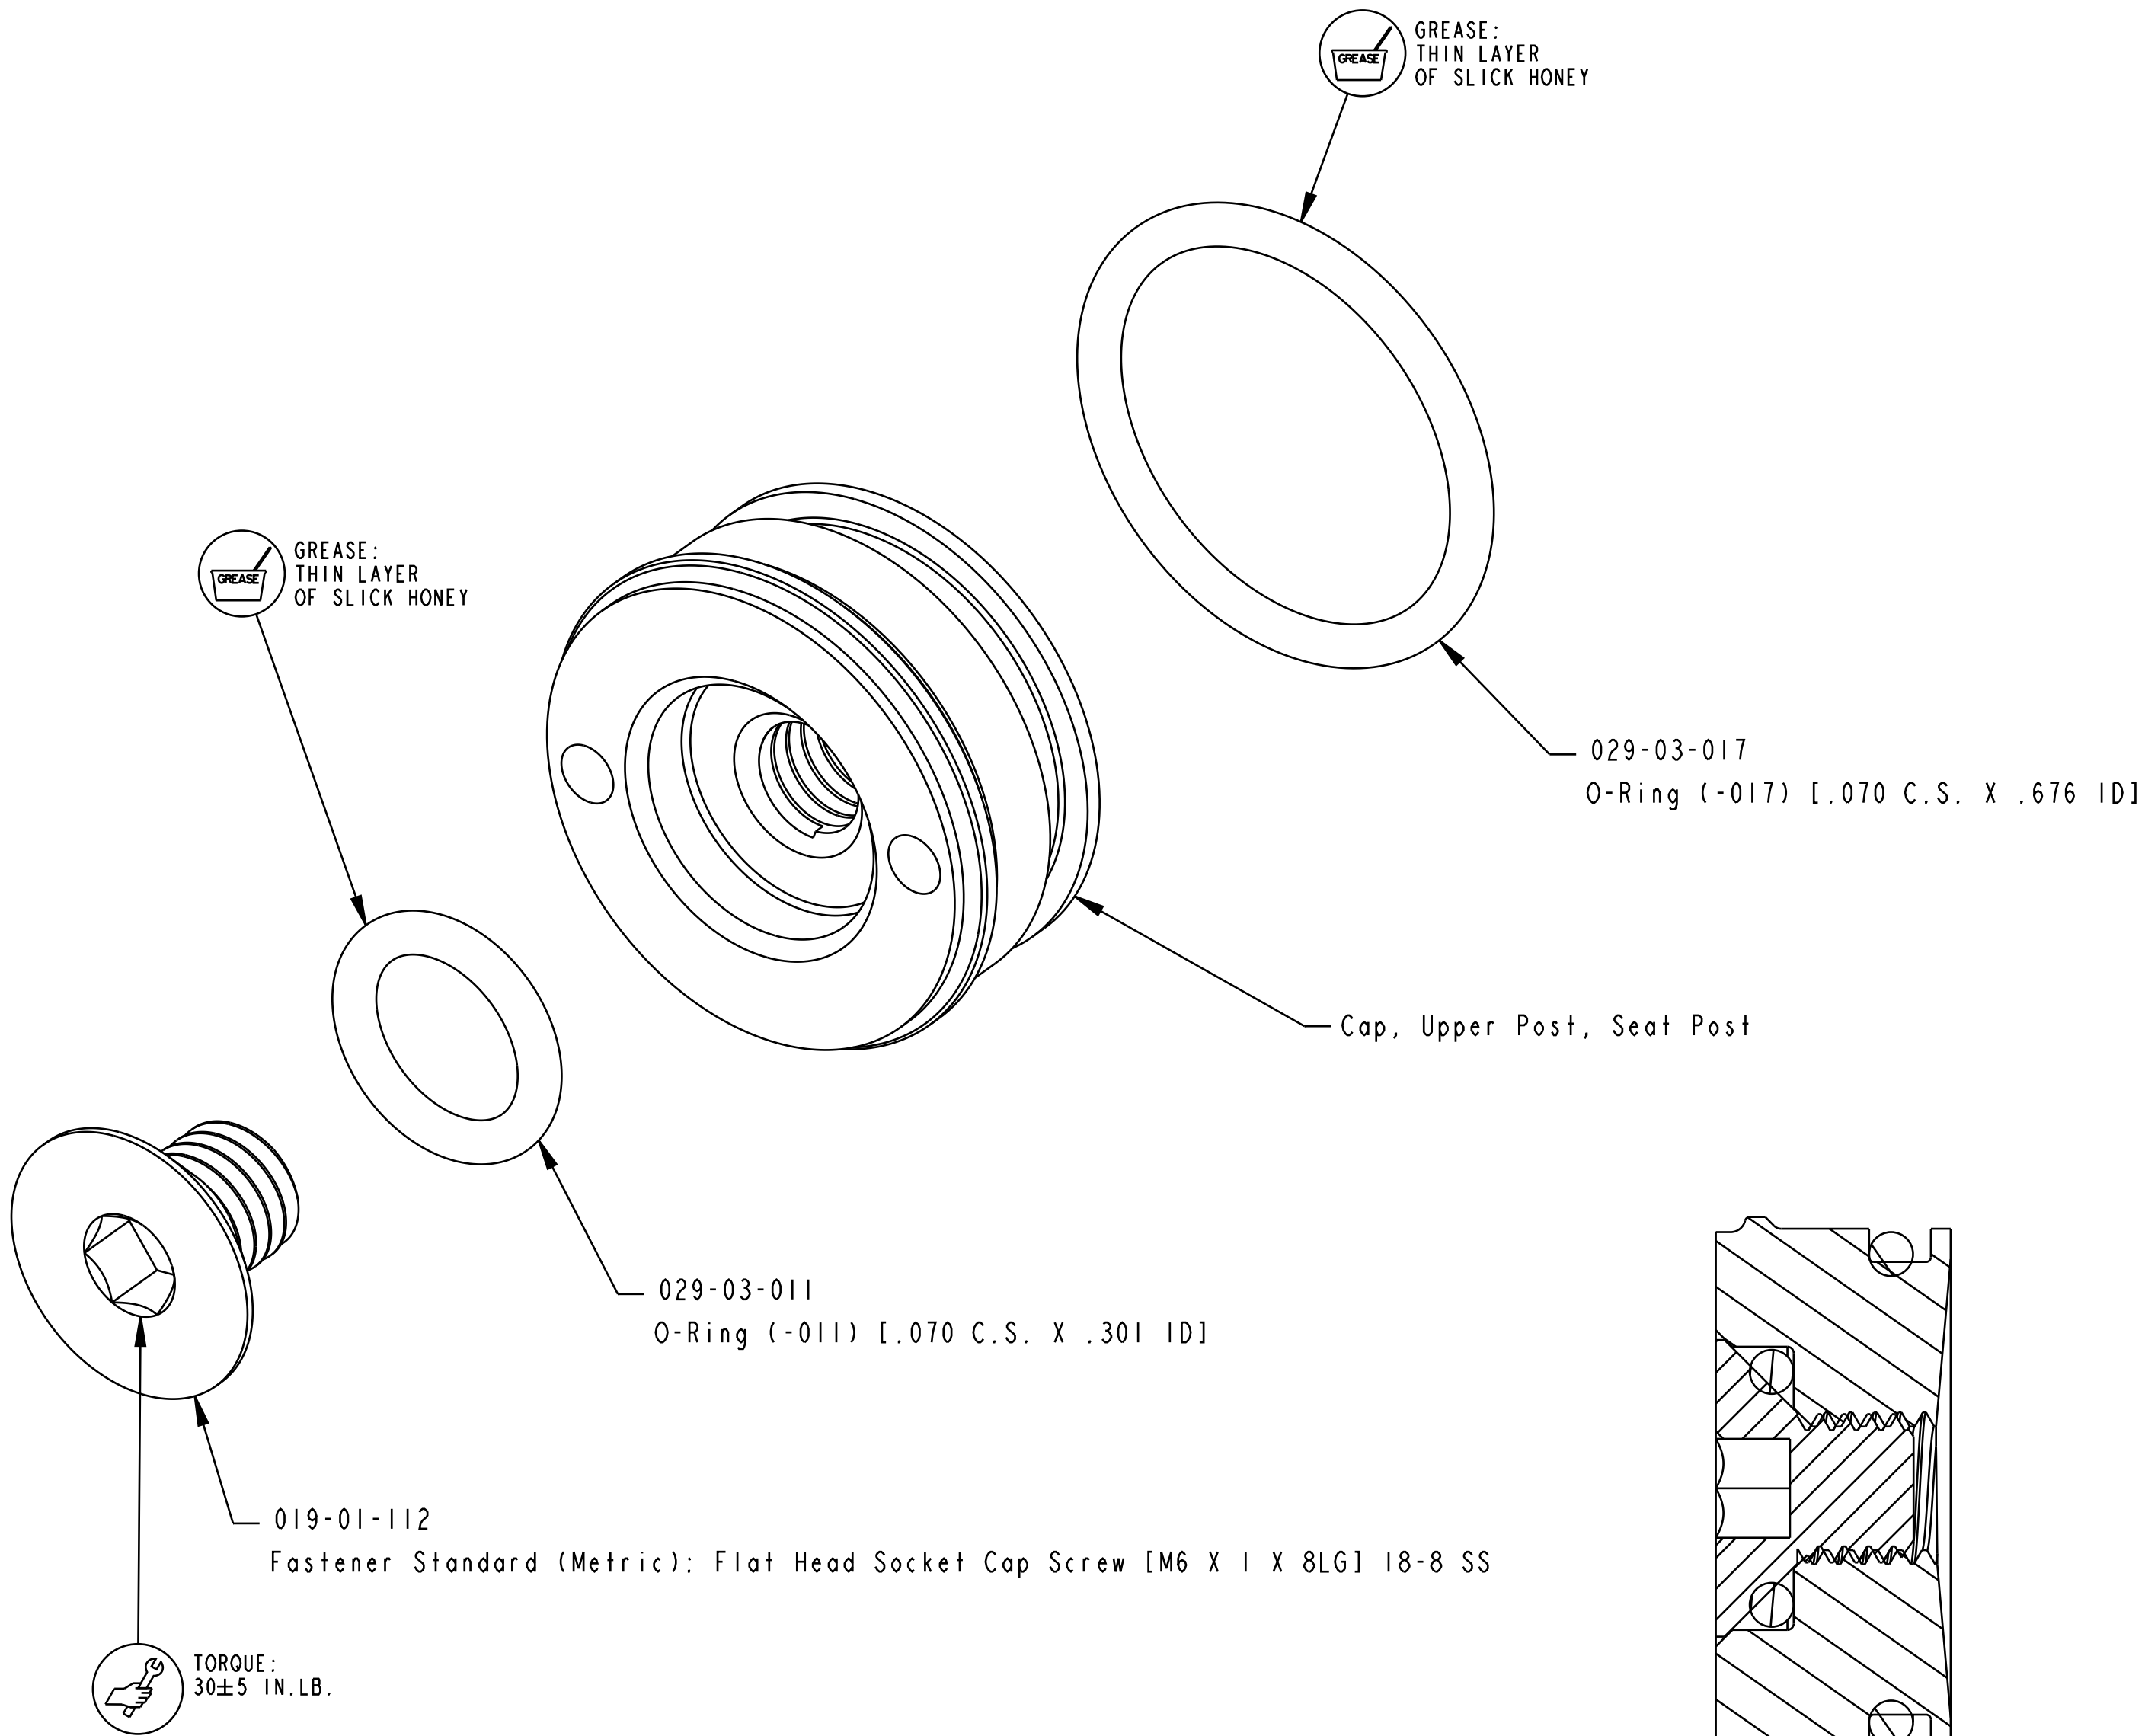

B

B

A

A

- PROPRIETARY -
 THIS DOCUMENT CONTAINS CONFIDENTIAL, PROPRIETARY INFORMATION
 THAT IS FOX PROPERTY. DO NOT DISCLOSE TO OR DUPLICATE
 FOR OTHERS EXCEPT AS AUTHORIZED BY FOX.

FOX		FOX Factory, Inc.		Ph 831-768-1100
		130 Hangar Way, Watsonville, CA 95076 USA		Fax 831-768-9312
TITLE		Cap, Spool Valve, Seat Post, Assy		
SIZE	DWG. NO.	825-00-035-KIT		
C		PLOT SCALE 4.00:1		SHEET 1 OF 1