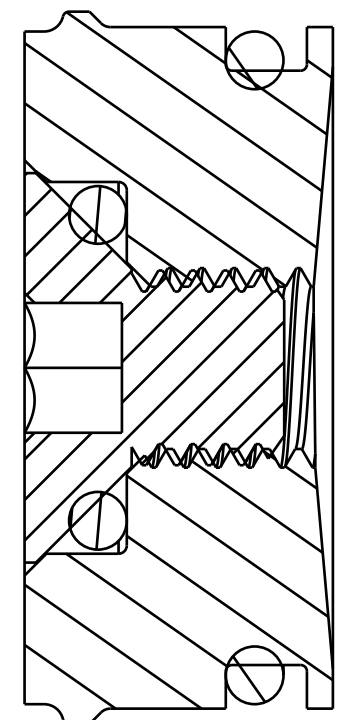

4

3

2

1

D

D

C

C

B

B

A

A

- PROPRIETARY -
 THIS DOCUMENT CONTAINS CONFIDENTIAL, PROPRIETARY INFORMATION
 THAT IS FOX PROPERTY. DO NOT DISCLOSE TO OR DUPLICATE
 FOR OTHERS EXCEPT AS AUTHORIZED BY FOX.

FOX		FOX Factory, Inc.		Ph 831-768-1100
		130 Hangar Way, Watsonville, CA 95076 USA		Fax 831-768-9312
TITLE		Cap, Spool Valve, Seat Post, Assy		
SIZE	DWG. NO.	825-00-035-KIT		
C		PLOT SCALE 4.00:1		SHEET 1 OF 1