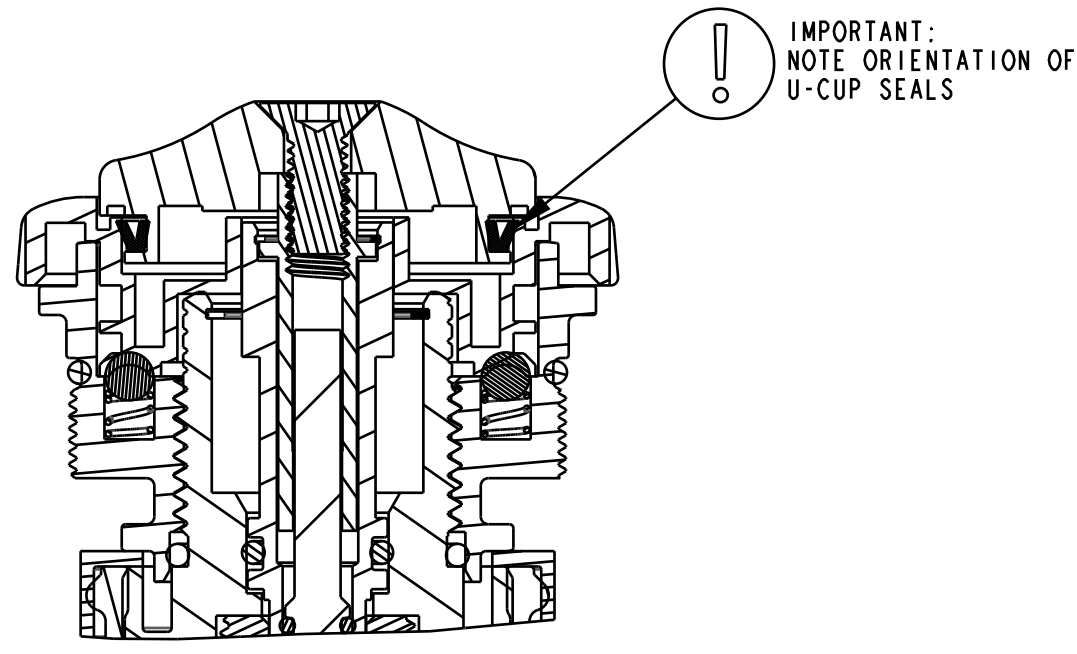

4

3

2

1

- PROPRIETARY -
THIS DOCUMENT CONTAINS CONFIDENTIAL, PROPRIETARY INFORMATION
THAT IS FOX PROPERTY. DO NOT DISCLOSE TO OR DUPLICATE
FOR OTHERS EXCEPT AS AUTHORIZED BY FOX.

		FOX Factory, Inc.	Ph 831-768-1100
		130 Hangar Way, Watsonville, CA 95076 USA	Fax 831-768-9312
TITLE		2016 36 RC2 Cartridge, Complete	
SIZE	DWG. NO.	820-08-664-KIT	
C			
PLOT SCALE 0.50:1		SHEET 1 OF 1	