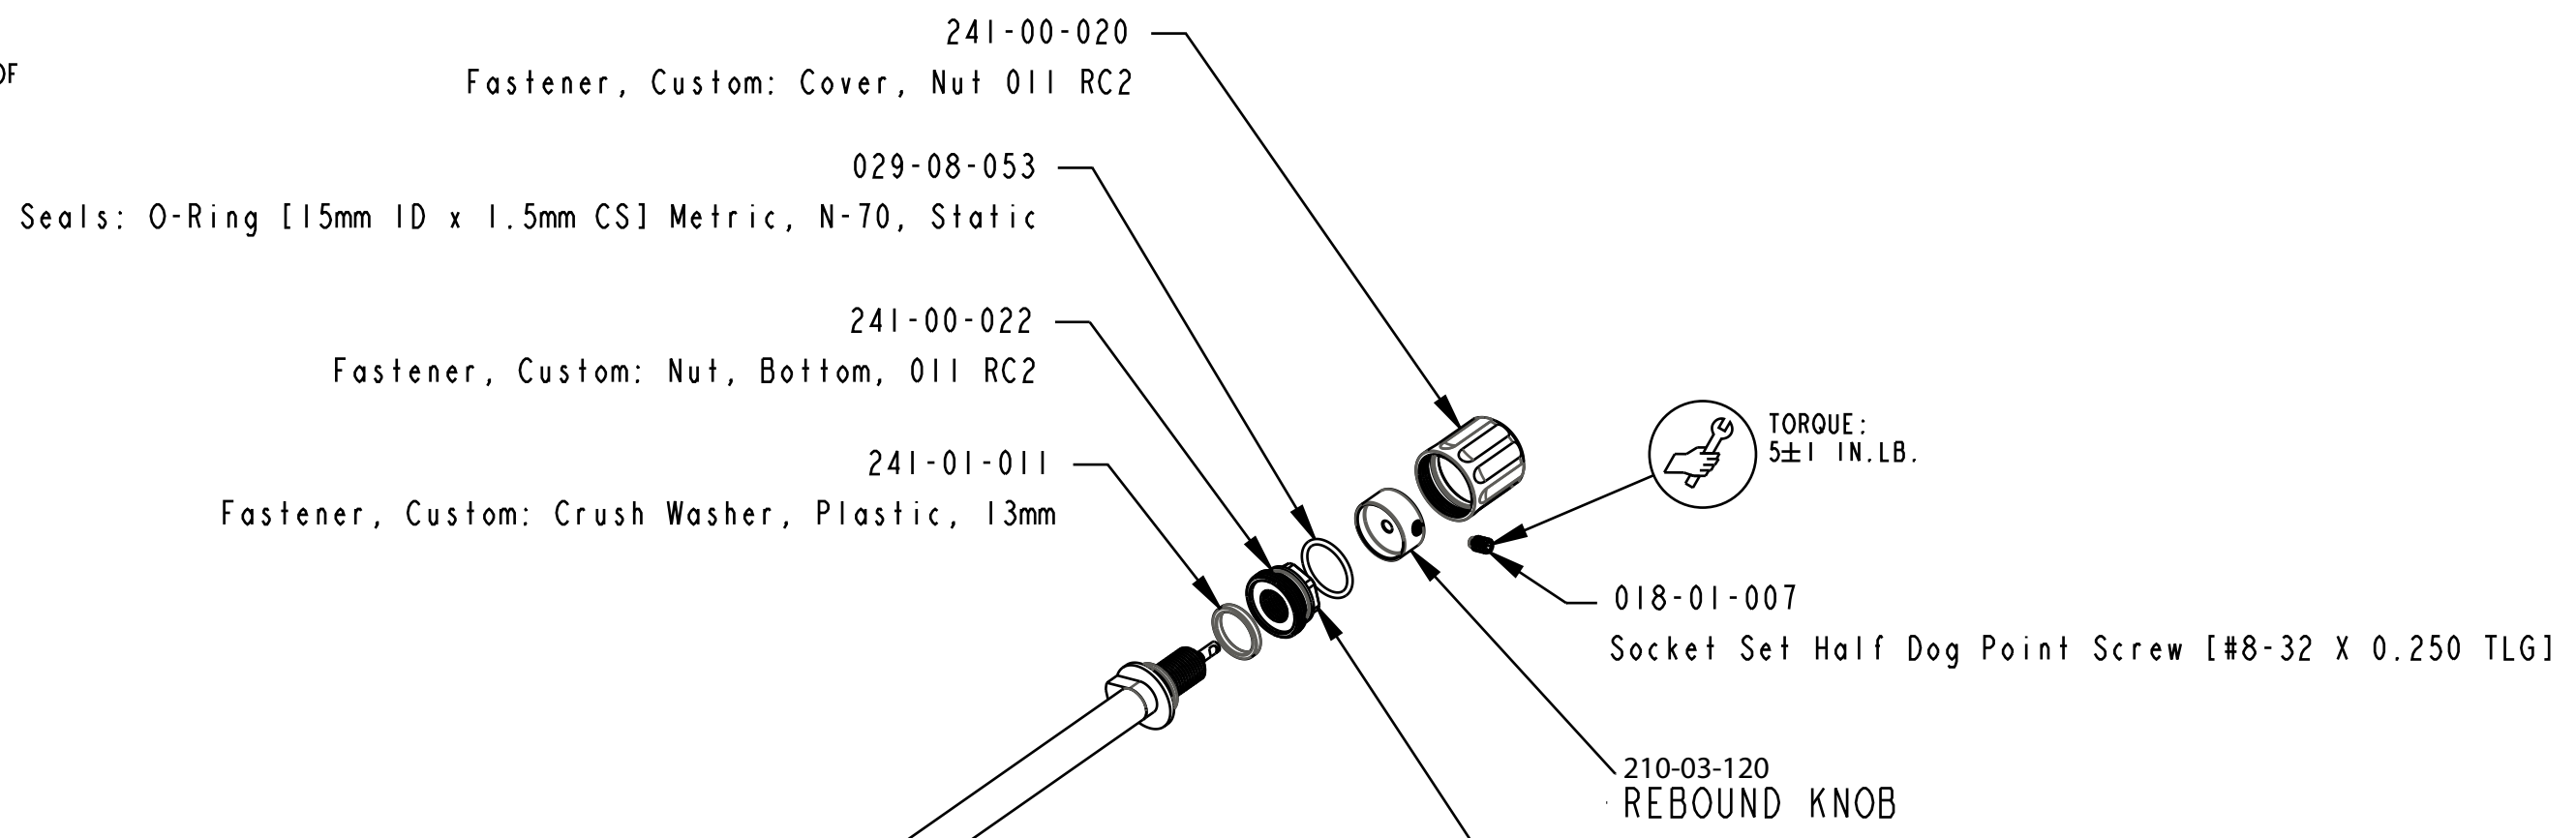

4

3

2

1

- PROPRIETARY -
THIS DOCUMENT CONTAINS CONFIDENTIAL, PROPRIETARY INFORMATION
THAT IS FOX PROPERTY. DO NOT DISCLOSE TO OR DUPLICATE
FOR OTHERS EXCEPT AS AUTHORIZED BY FOX.

		FOX Factory, Inc.	Ph 831-768-1100
		130 Hangar Way, Watsonville, CA 95076 USA	Fax 831-768-9312
TITLE		2016 36 RC2 Cartridge, Complete	
SIZE	DWG. NO.	820-08-664-KIT	
C			
PLOT SCALE 0.50:1		SHEET 1 OF 1	