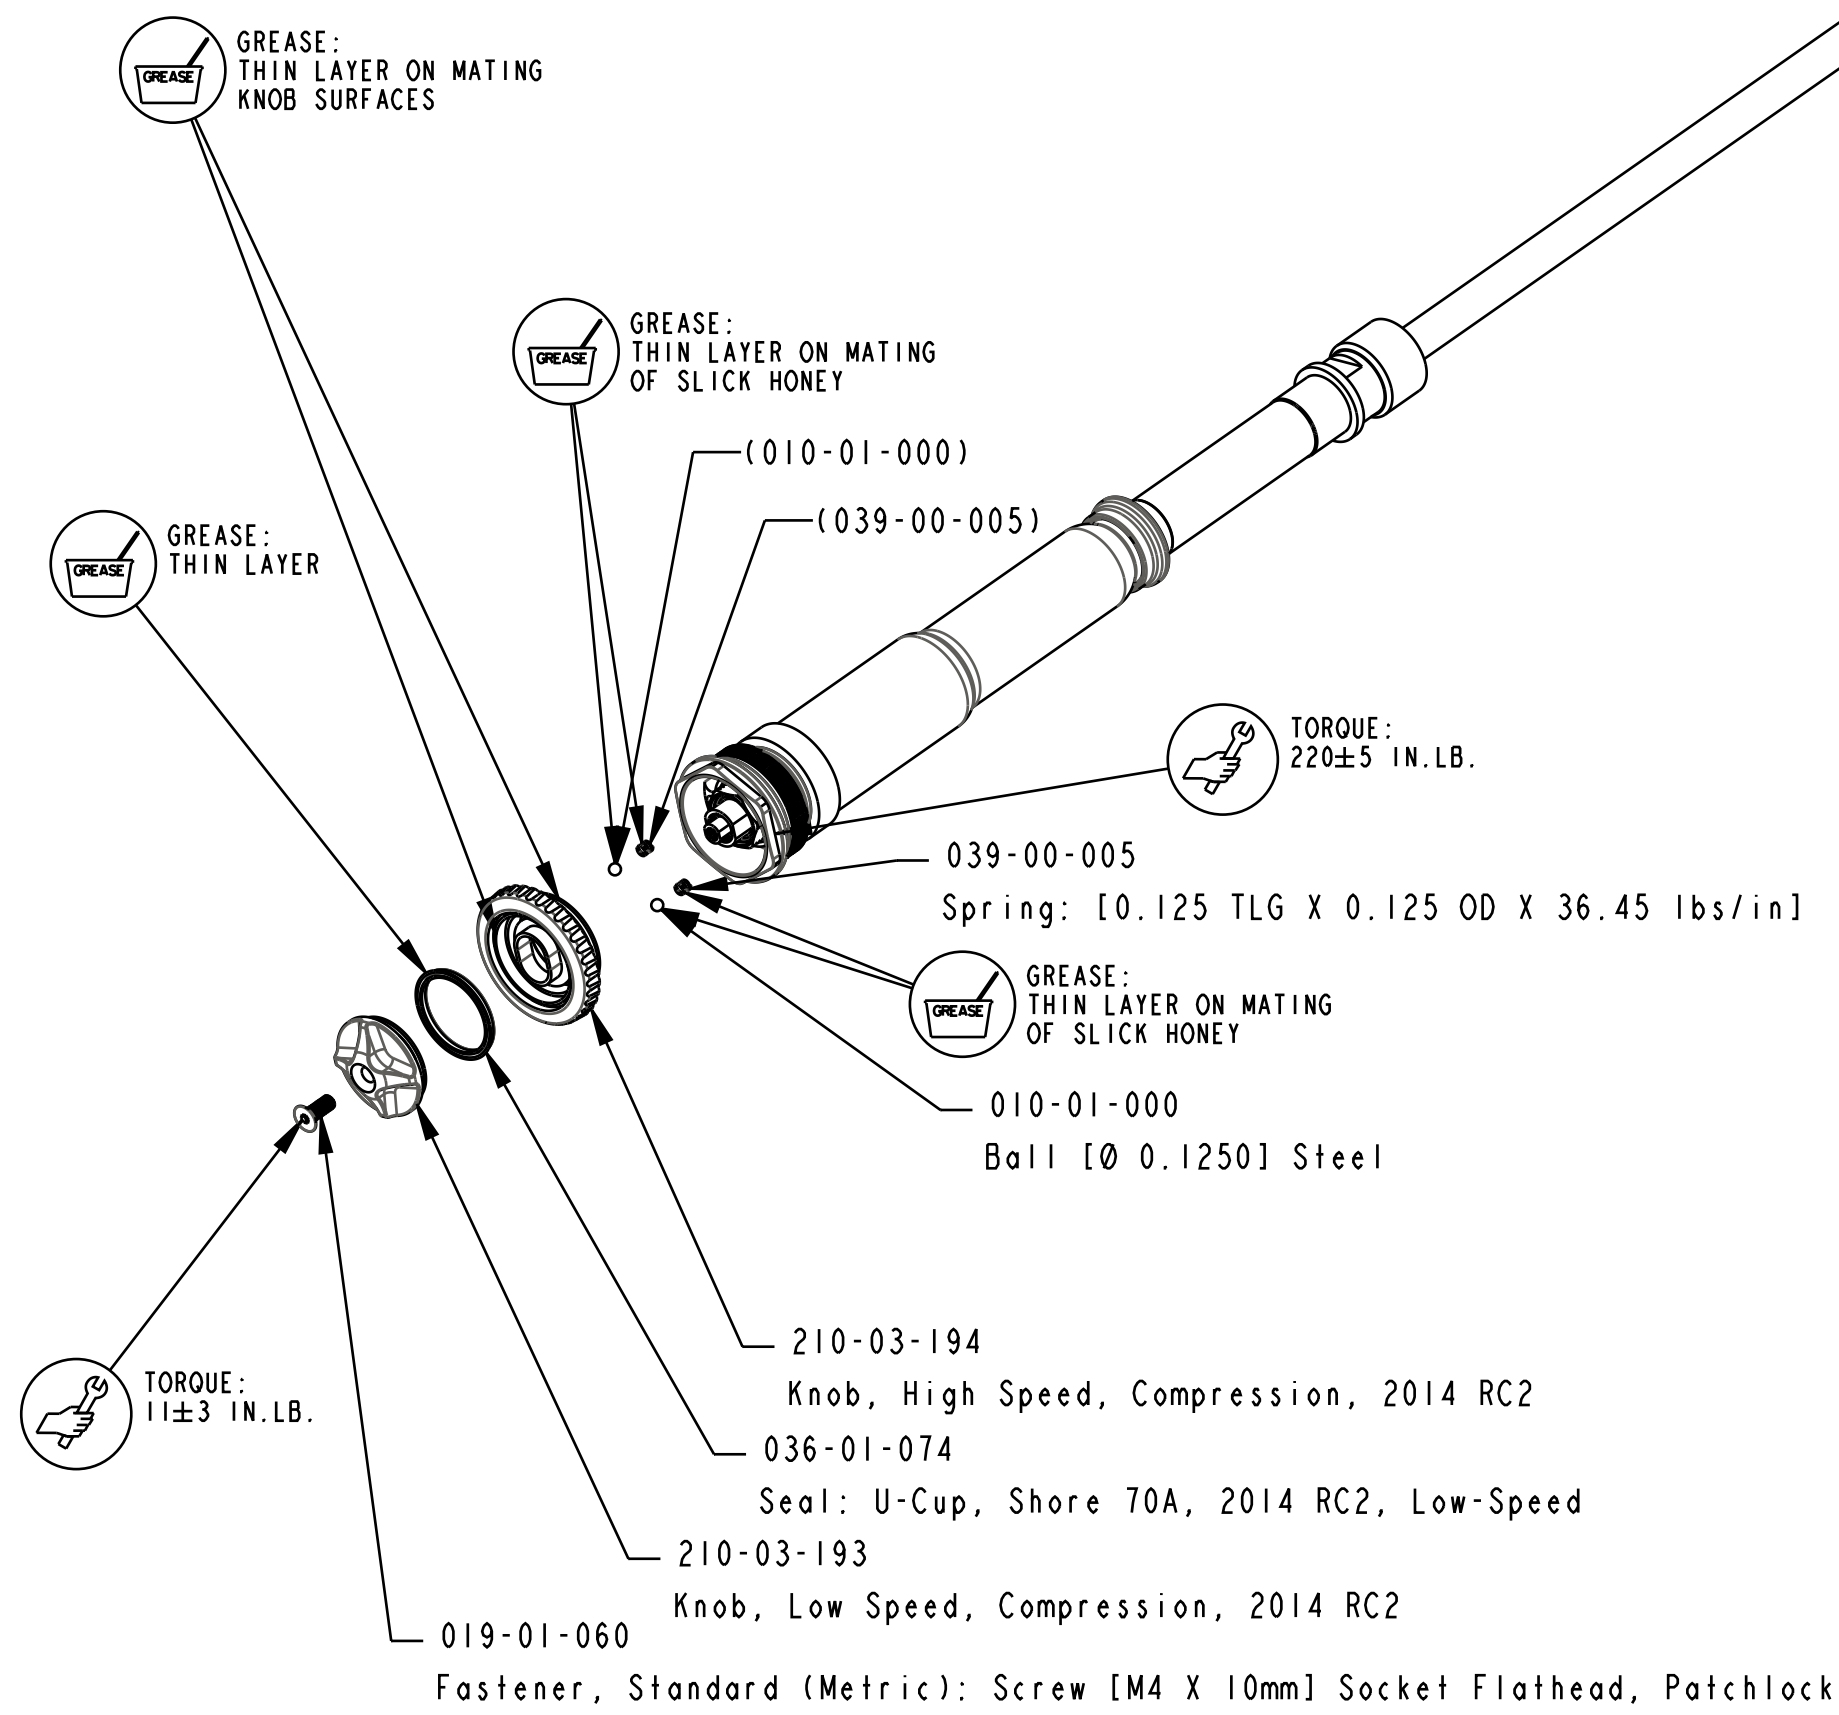

4

3

2

1

- PROPRIETARY -
THIS DOCUMENT CONTAINS CONFIDENTIAL, PROPRIETARY INFORMATION
THAT IS FOX PROPERTY. DO NOT DISCLOSE TO OR DUPLICATE
FOR OTHERS EXCEPT AS AUTHORIZED BY FOX.

		FOX Factory, Inc.	Ph 831-768-1100
		130 Hangar Way, Watsonville, CA 95076 USA	Fax 831-768-9312
TITLE		2016 36 RC2 Cartridge, Complete	
SIZE	DWG. NO.	820-08-664-KIT	
C			
PLOT SCALE 0.50:1		SHEET 1 OF 1	