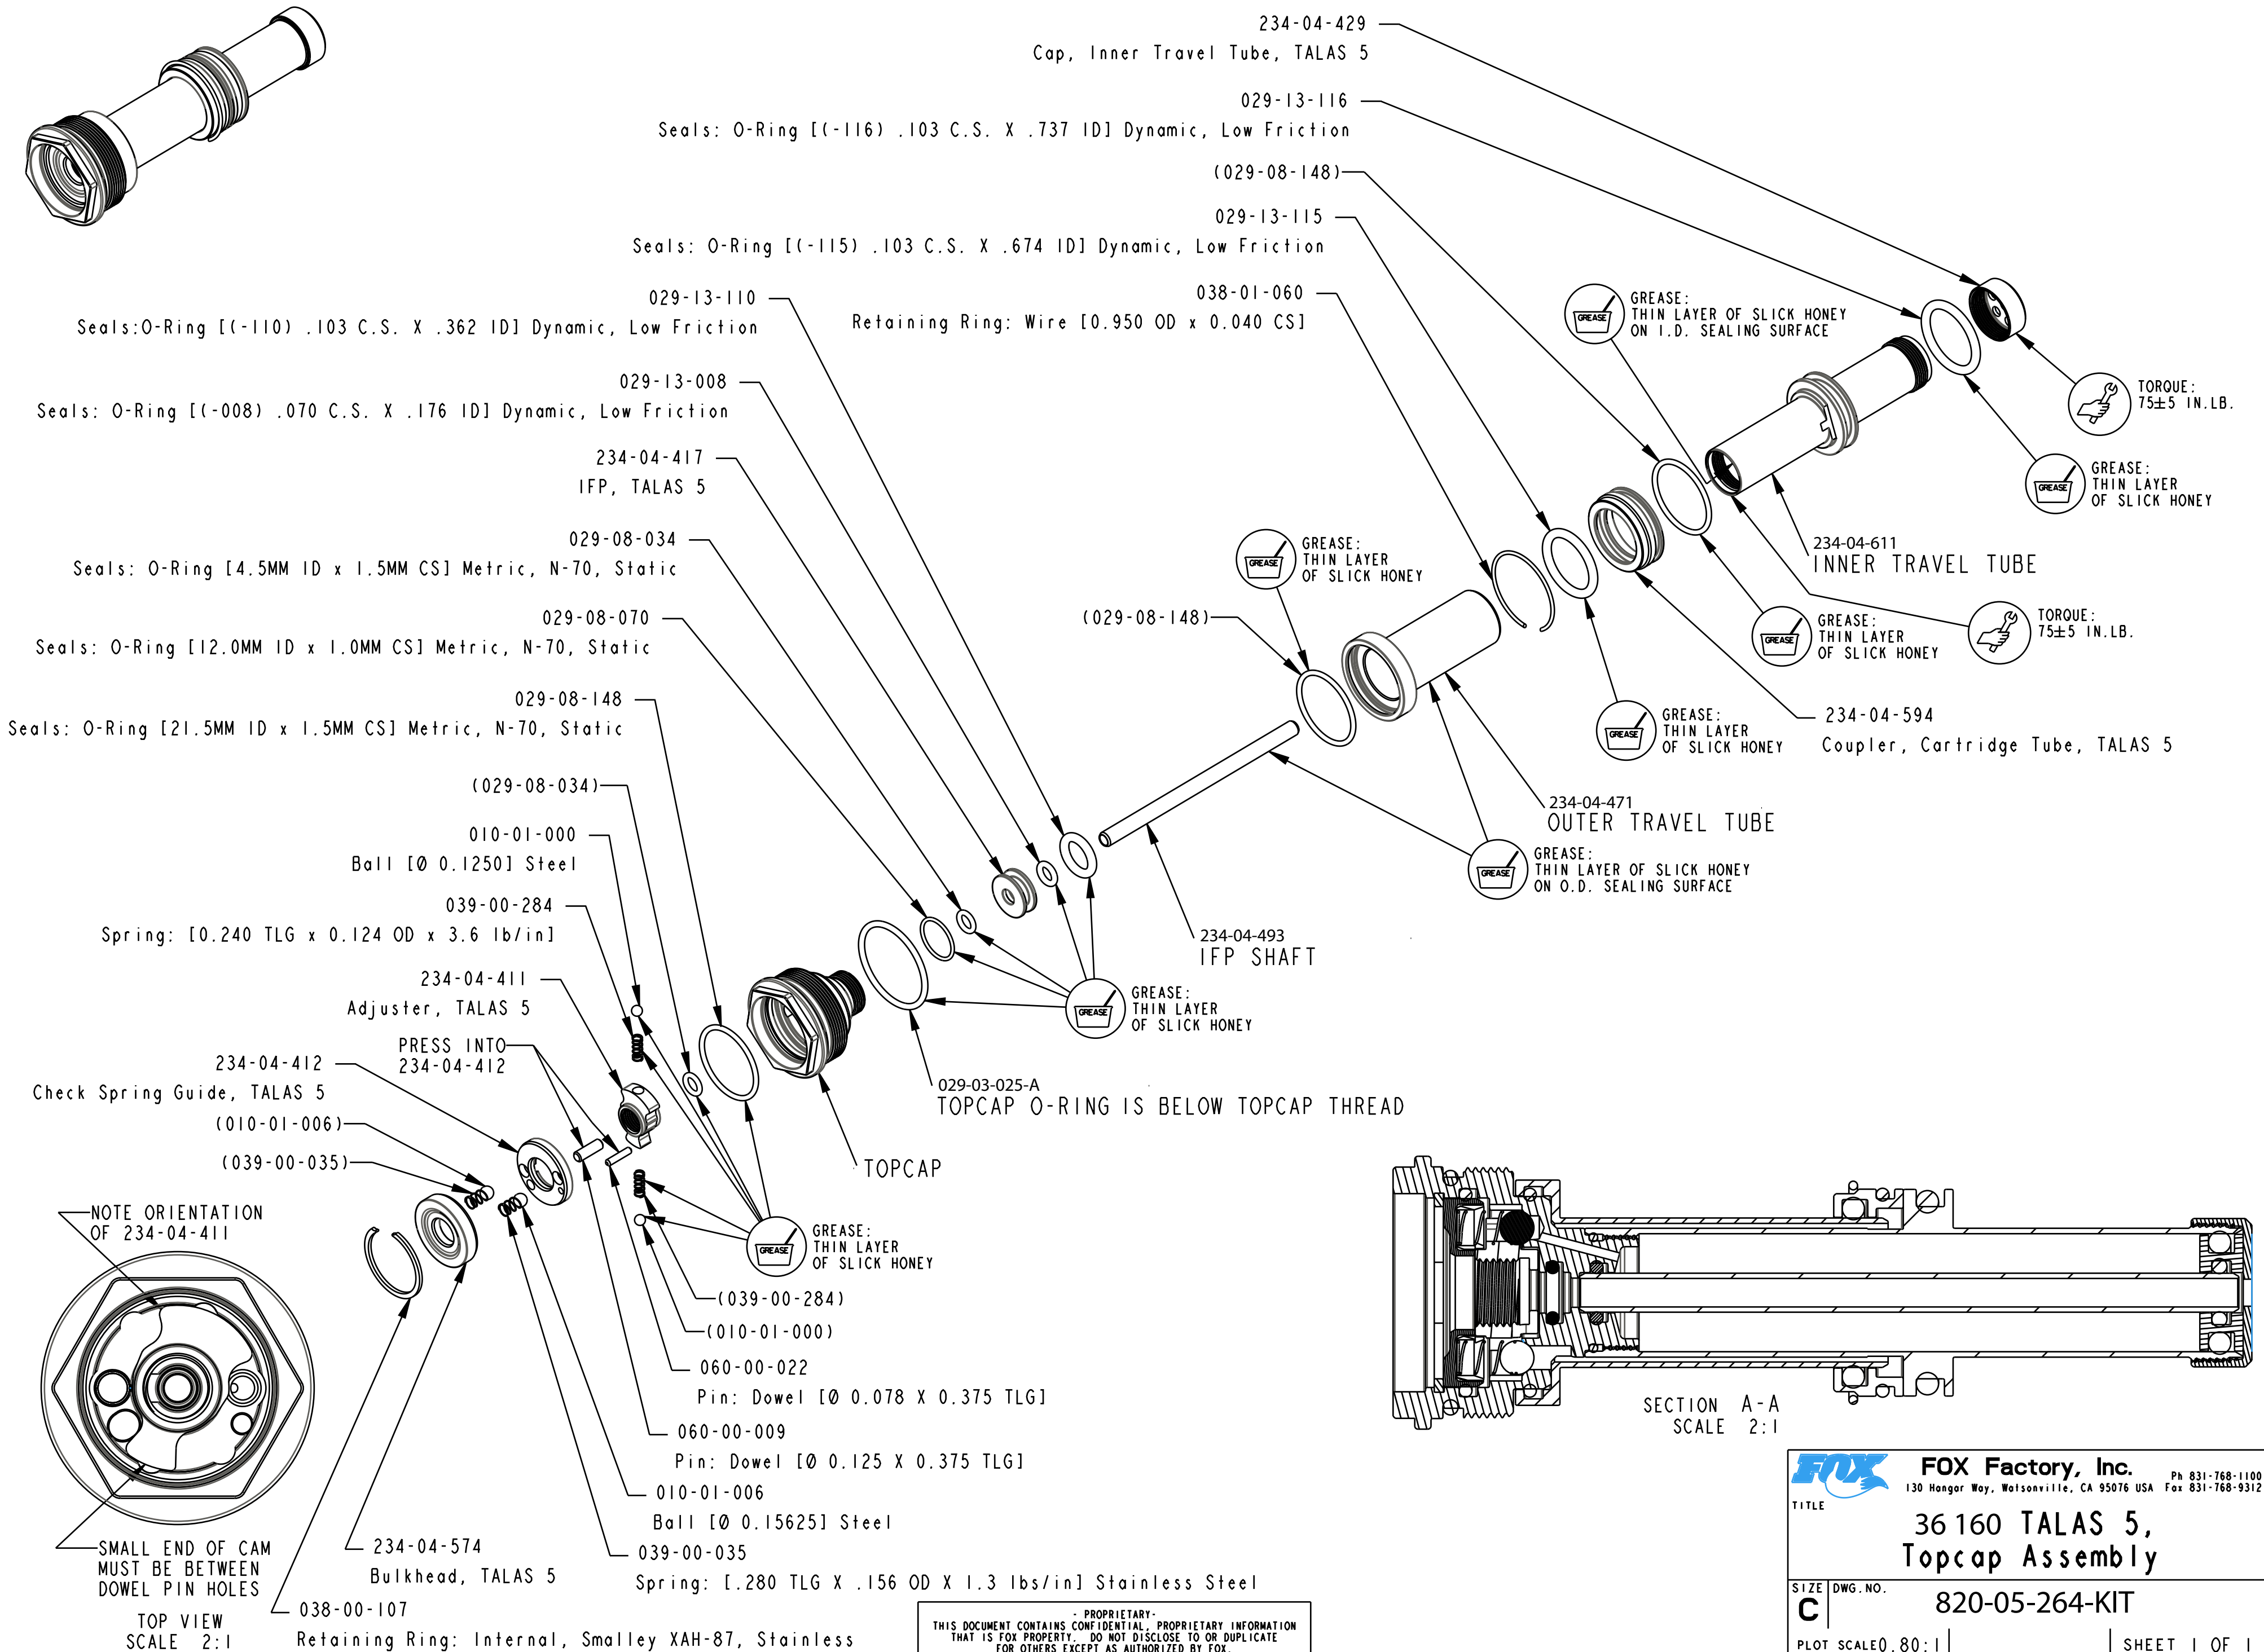

4

3

2

1

PROPRIETARY - THIS DOCUMENT CONTAINS CONFIDENTIAL, PROPRIETARY INFORMATION THAT IS FOX PROPERTY. DO NOT DISCLOSE TO OR DUPLICATE FOR OTHERS EXCEPT AS AUTHORIZED BY FOX.

		FOX Factory, Inc. 130 Hangar Way, Watsonville, CA 95076 USA Ph 831-768-1100 Fax 831-768-9312
TITLE 36160 TALAS 5, Topcap Assembly		
SIZE DWG. NO. C 820-05-264-KIT		
PLOT SCALE 0.80:1		SHEET 1 OF 1