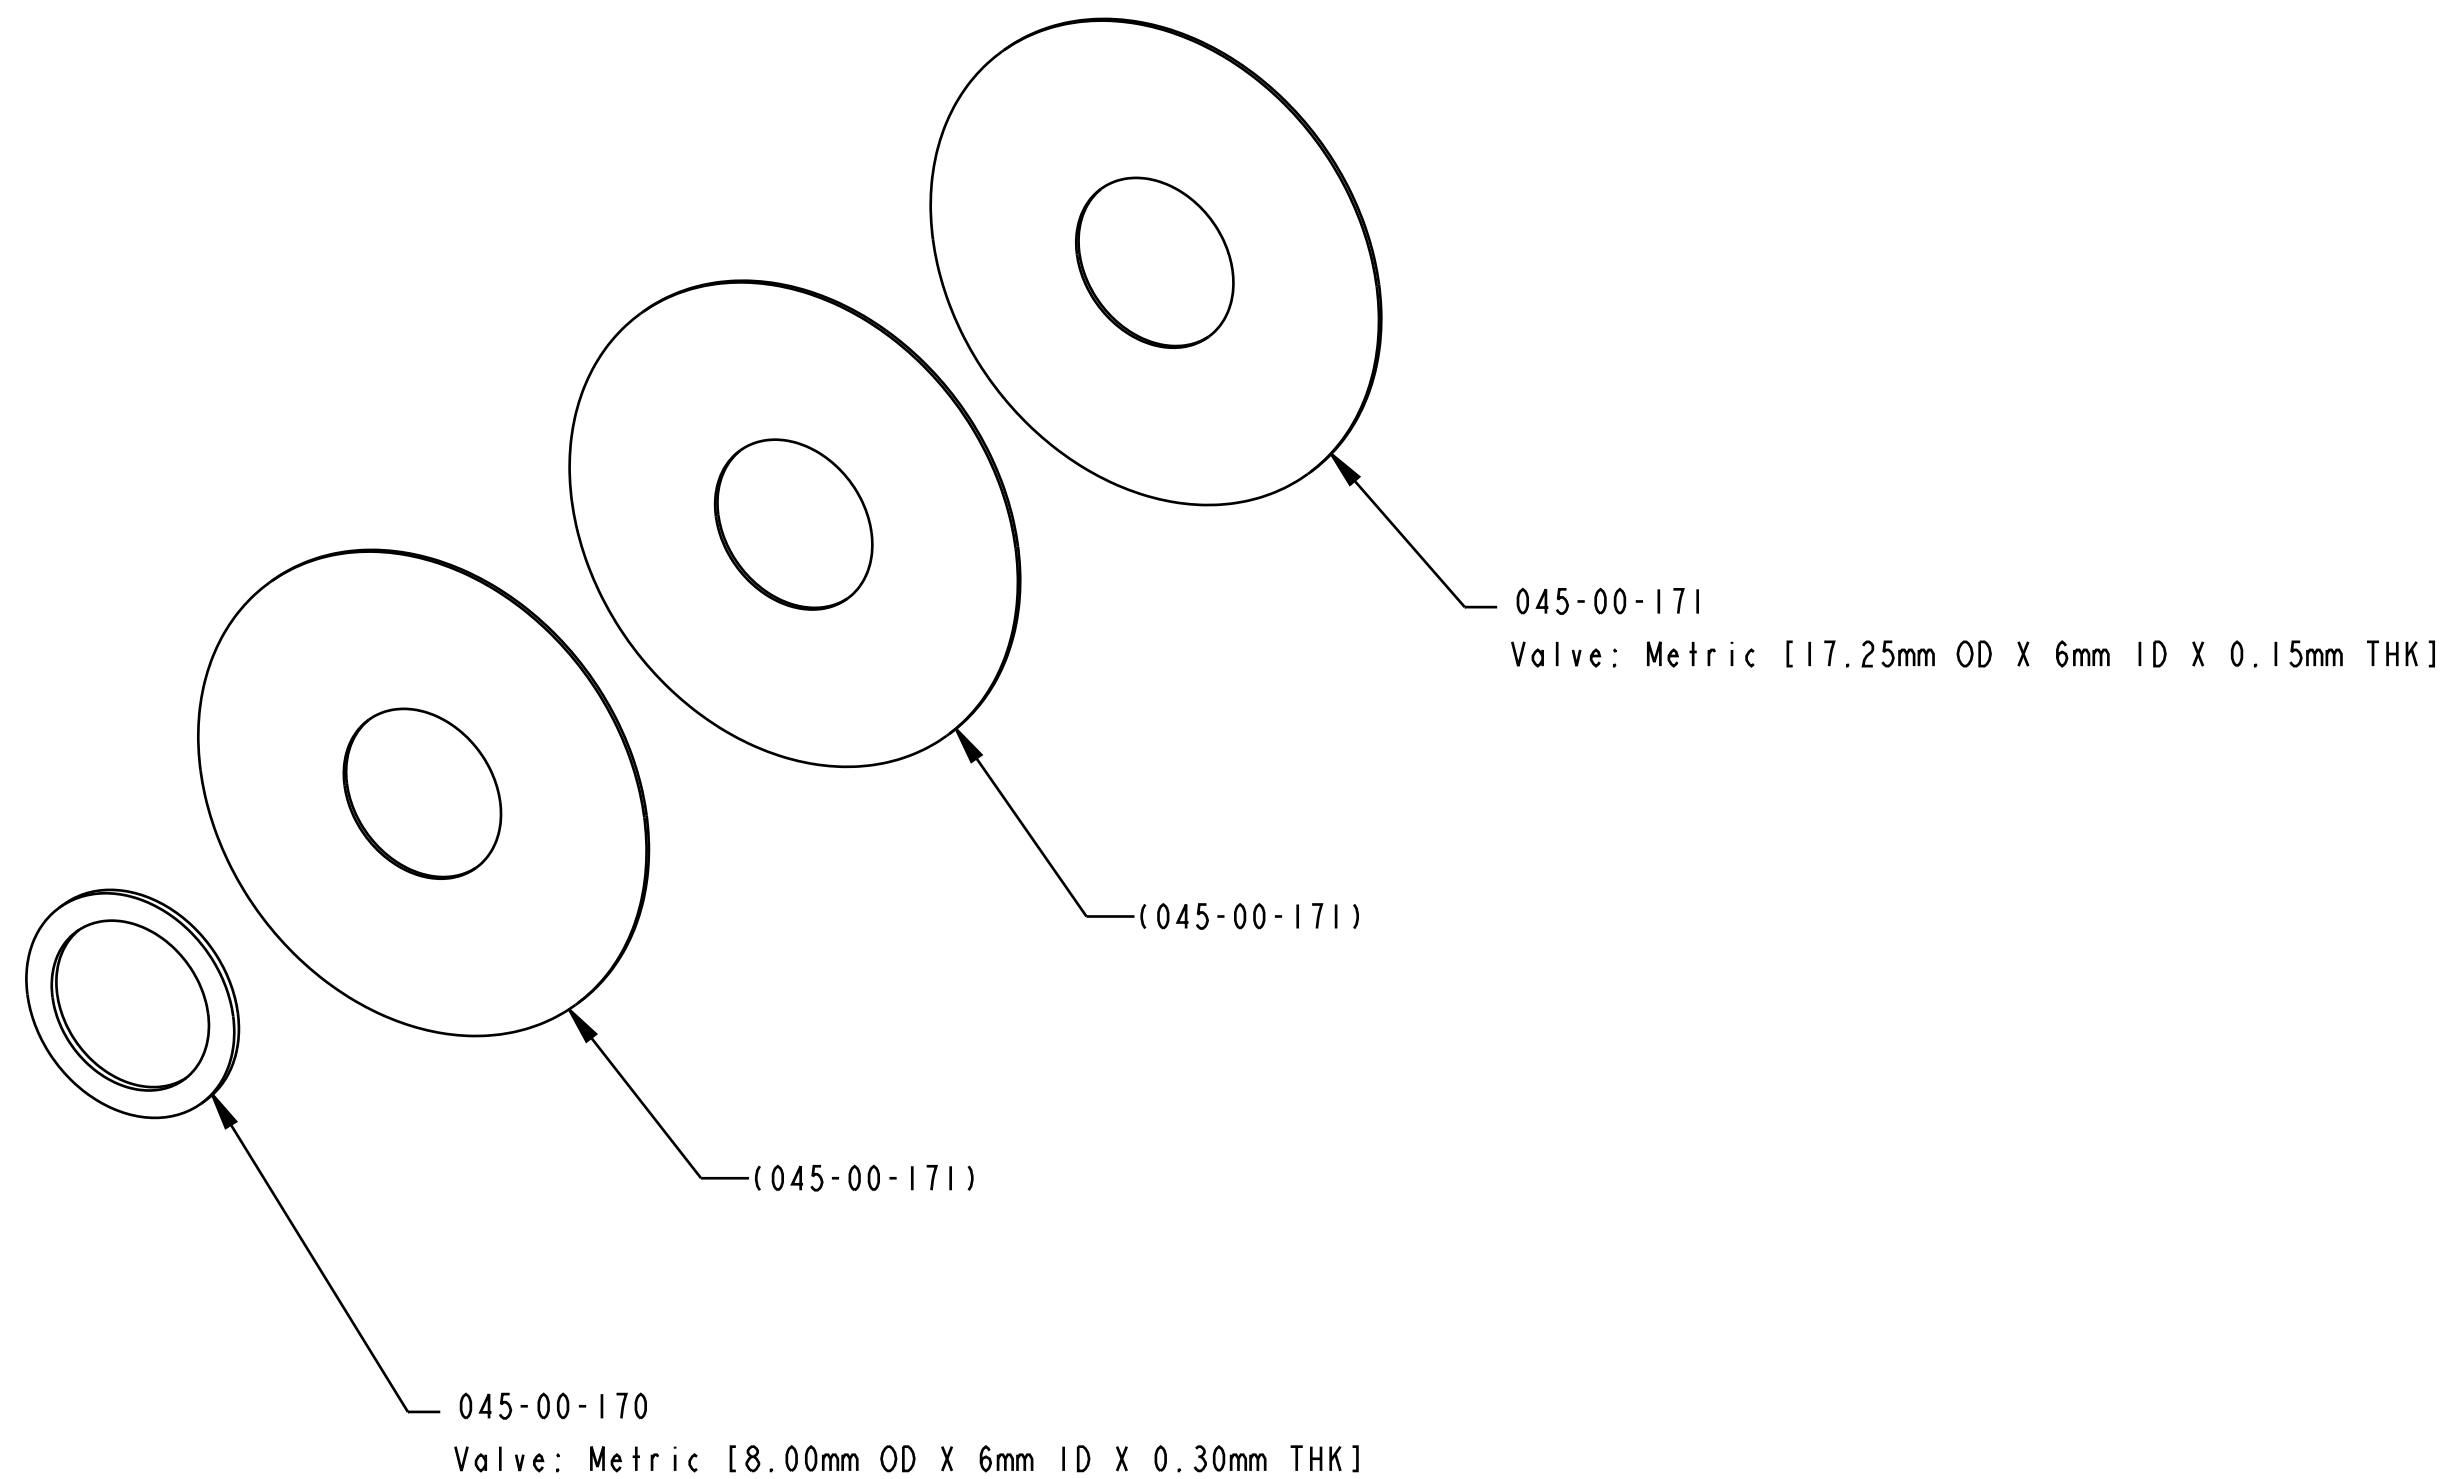

4

3

2

1

D

D

C

C

B

B

A

A

- PROPRIETARY -
 THIS DOCUMENT CONTAINS CONFIDENTIAL, PROPRIETARY INFORMATION
 THAT IS FOX PROPERTY. DO NOT DISCLOSE TO OR DUPLICATE
 FOR OTHERS EXCEPT AS AUTHORIZED BY FOX.

FOX		FOX Factory, Inc.	Ph 831-768-1100
		130 Hangar Way, Watsonville, CA 95076 USA	Fax 831-768-9312
TITLE 2017 Grip Rebound Valving, Long Travel			
SIZE	DWG. NO.		
C	820-03-457-KIT		
PLOT SCALE 4.00:1		SHEET 1 OF 1	