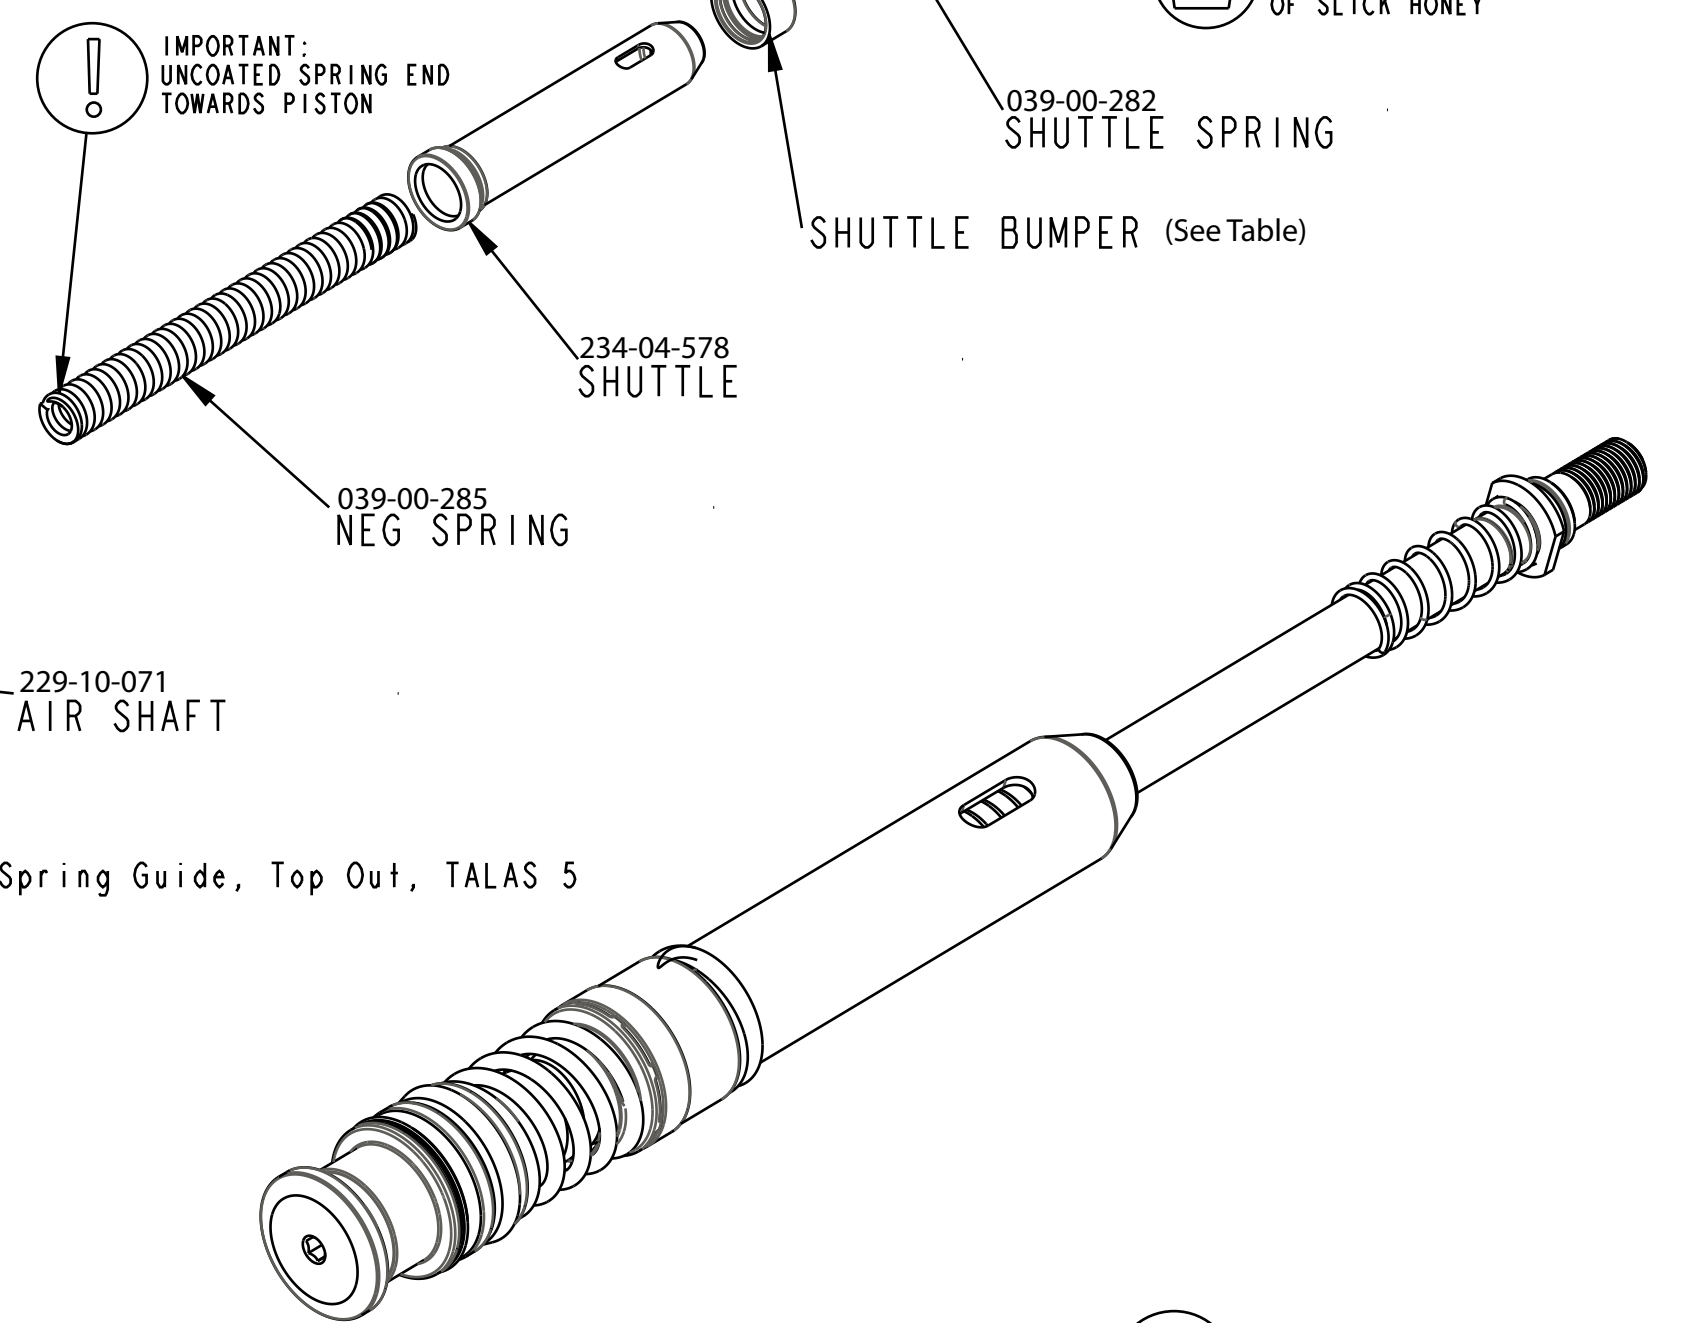

Part	Description	Shuttle Bumper
820-02-355-KIT	Service Set: Air Shaft Assy, TALAS 5, 34, 26/27.5/29 2016 130	234-23-013
820-02-257-KIT	Service Set: Air Shaft Assy, TALAS 5, 34, 26/27.5 & 2015 36, 140	234-23-012
820-02-256-KIT	Service Set: Air Shaft Assy, TALAS 5, 34, 26/27.5 & 2015 36, 150	234-23-011
820-02-255-KIT	Service Set: Air Shaft Assy, TALAS 5, 34, 26/27.5 & 2015 36, 160	234-23-010

TITLE  
**2016 34mm, TALAS 5,  
 Air Shaft Assembly, SS Piston Bolt**

SIZE DWG. NO.  
**C**

PLOT SCALE 1:2 SHEET 1 OF 1