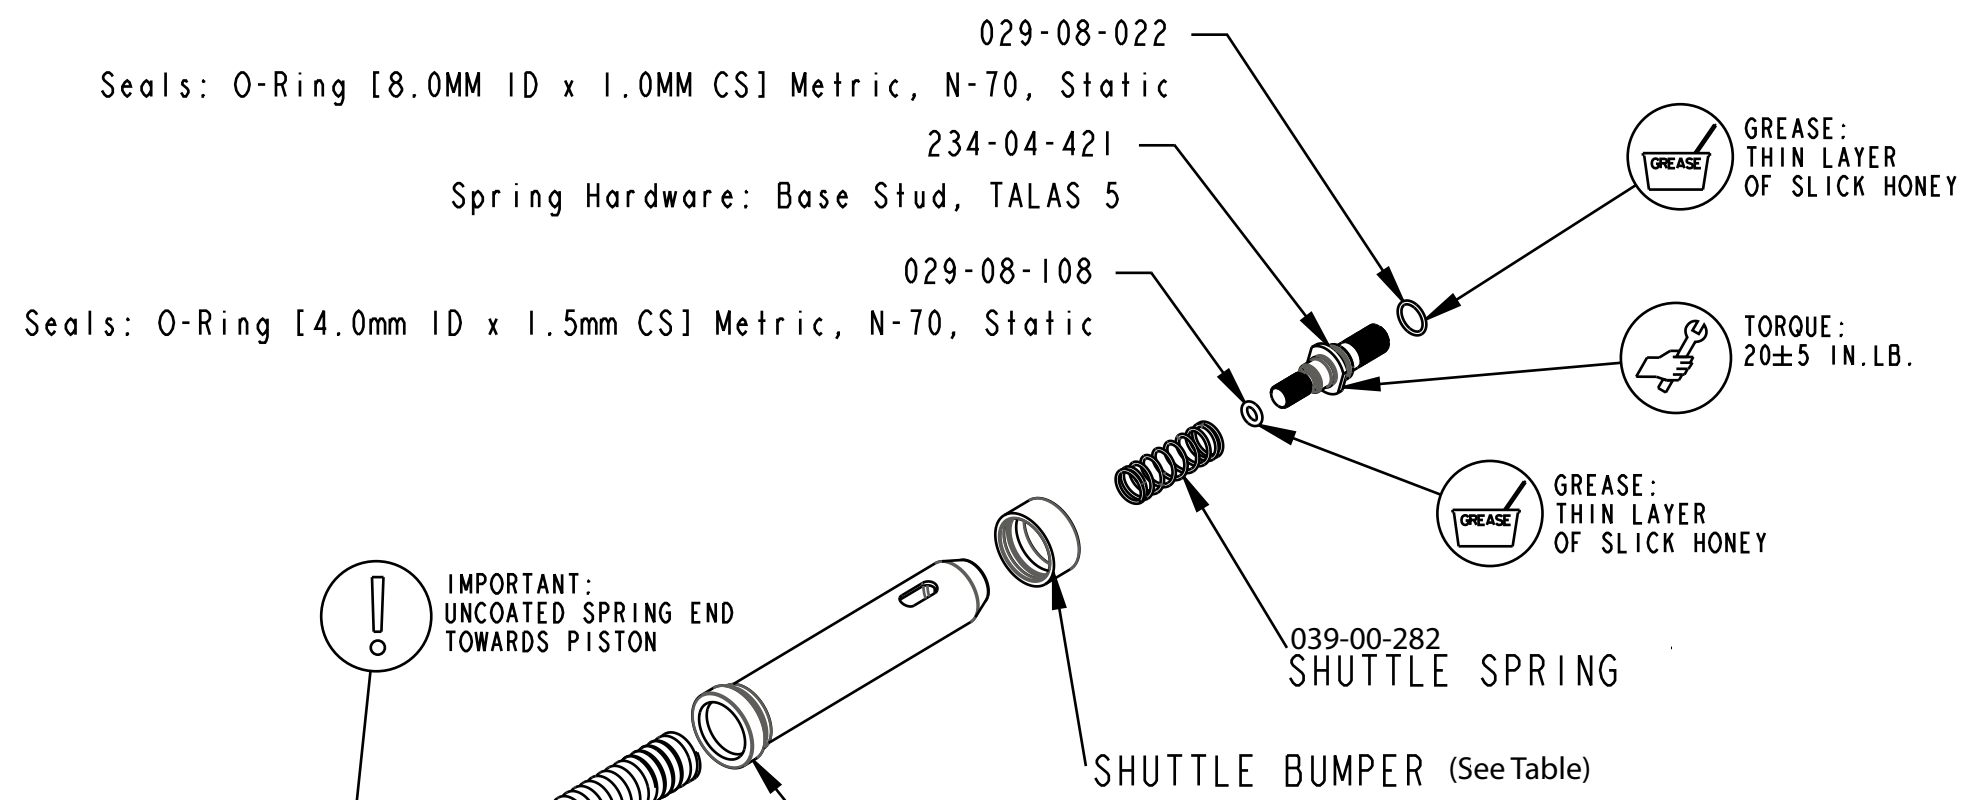

Part	Description	Shuttle Bumper
820-02-355-KIT	Service Set: Air Shaft Assy, TALAS 5, 34, 26/27.5/29 2016 130	234-23-013
820-02-257-KIT	Service Set: Air Shaft Assy, TALAS 5, 34, 26/27.5 & 2015 36, 140	234-23-012
820-02-256-KIT	Service Set: Air Shaft Assy, TALAS 5, 34, 26/27.5 & 2015 36, 150	234-23-011
820-02-255-KIT	Service Set: Air Shaft Assy, TALAS 5, 34, 26/27.5 & 2015 36, 160	234-23-010

TITLE  
**2016 34mm, TALAS 5,  
 Air Shaft Assembly, SS Piston Bolt**

SIZE DWG. NO.  
**C**

PLOT SCALE 1:2 SHEET 1 OF 1