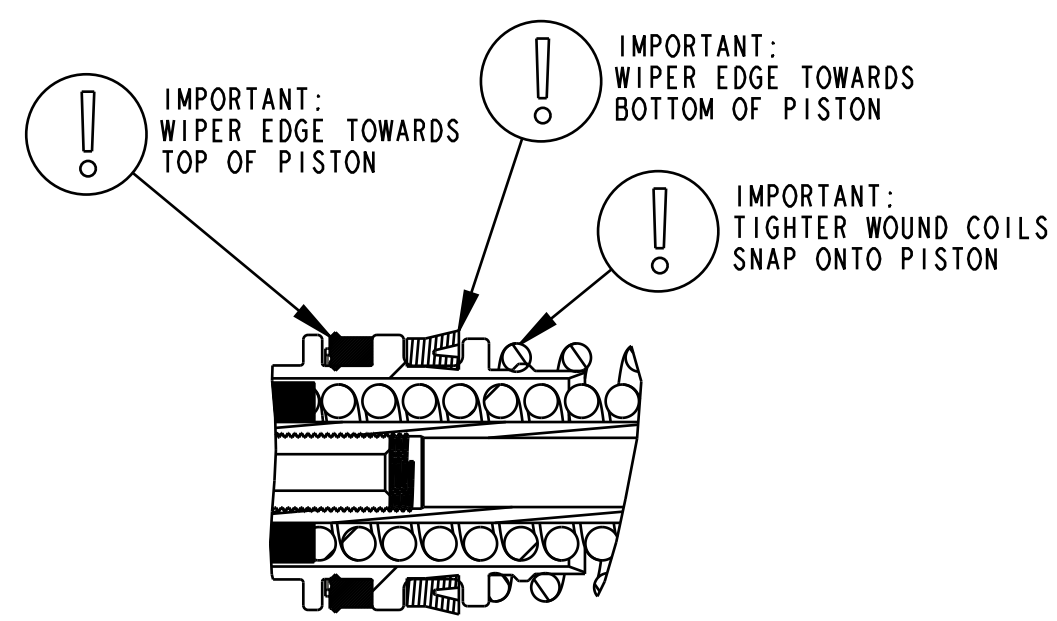

Part	Description	Shuttle Bumper
820-02-355-KIT	Service Set: Air Shaft Assy, TALAS 5, 34, 26/27.5/29 2016 130	234-23-013
820-02-257-KIT	Service Set: Air Shaft Assy, TALAS 5, 34, 26/27.5 & 2015 36, 140	234-23-012
820-02-256-KIT	Service Set: Air Shaft Assy, TALAS 5, 34, 26/27.5 & 2015 36, 150	234-23-011
820-02-255-KIT	Service Set: Air Shaft Assy, TALAS 5, 34, 26/27.5 & 2015 36, 160	234-23-010

TITLE  
**2016 34mm, TALAS 5,  
 Air Shaft Assembly, SS Piston Bolt**

SIZE DWG. NO.  
**C**

PLOT SCALE 1:2 SHEET 1 OF 1