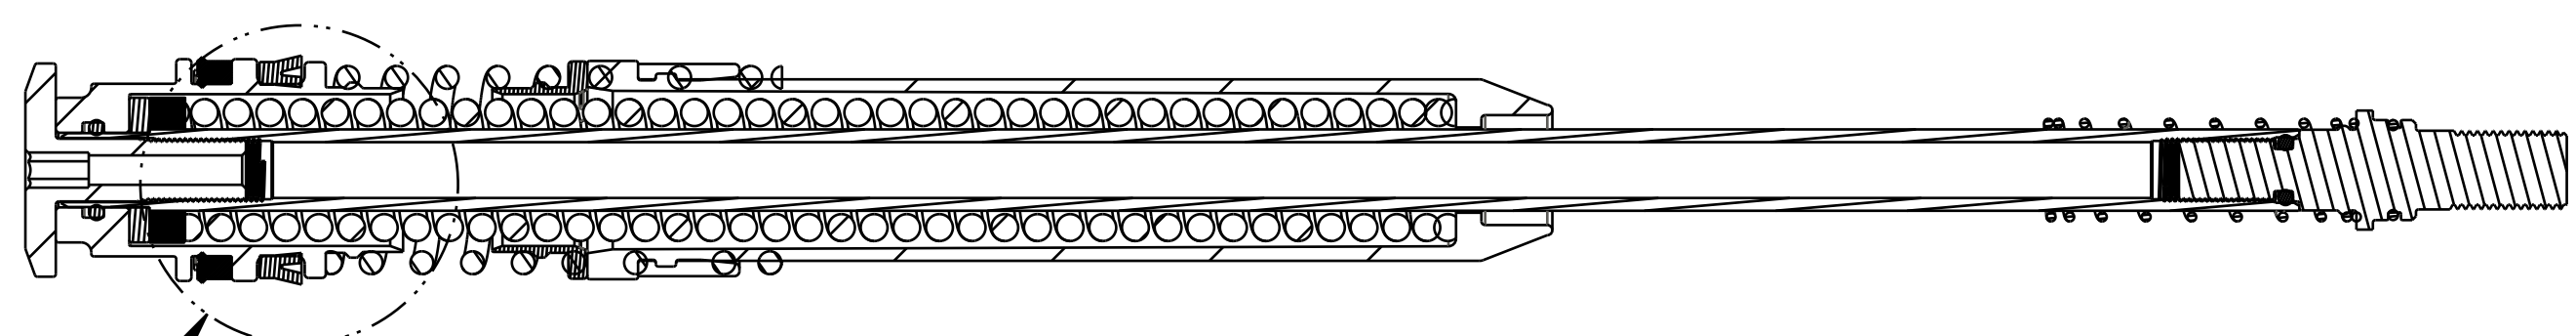

Part	Description	Shuttle Bumper
820-02-355-KIT	Service Set: Air Shaft Assy, TALAS 5, 34, 26/27.5/29 2016 130	234-23-013
820-02-257-KIT	Service Set: Air Shaft Assy, TALAS 5, 34, 26/27.5 & 2015 36, 140	234-23-012
820-02-256-KIT	Service Set: Air Shaft Assy, TALAS 5, 34, 26/27.5 & 2015 36, 150	234-23-011
820-02-255-KIT	Service Set: Air Shaft Assy, TALAS 5, 34, 26/27.5 & 2015 36, 160	234-23-010

TITLE  
**2016 34mm, TALAS 5,  
 Air Shaft Assembly, SS Piston Bolt**

SIZE DWG. NO.  
**C**

PLOT SCALE 1:2 SHEET 1 OF 1