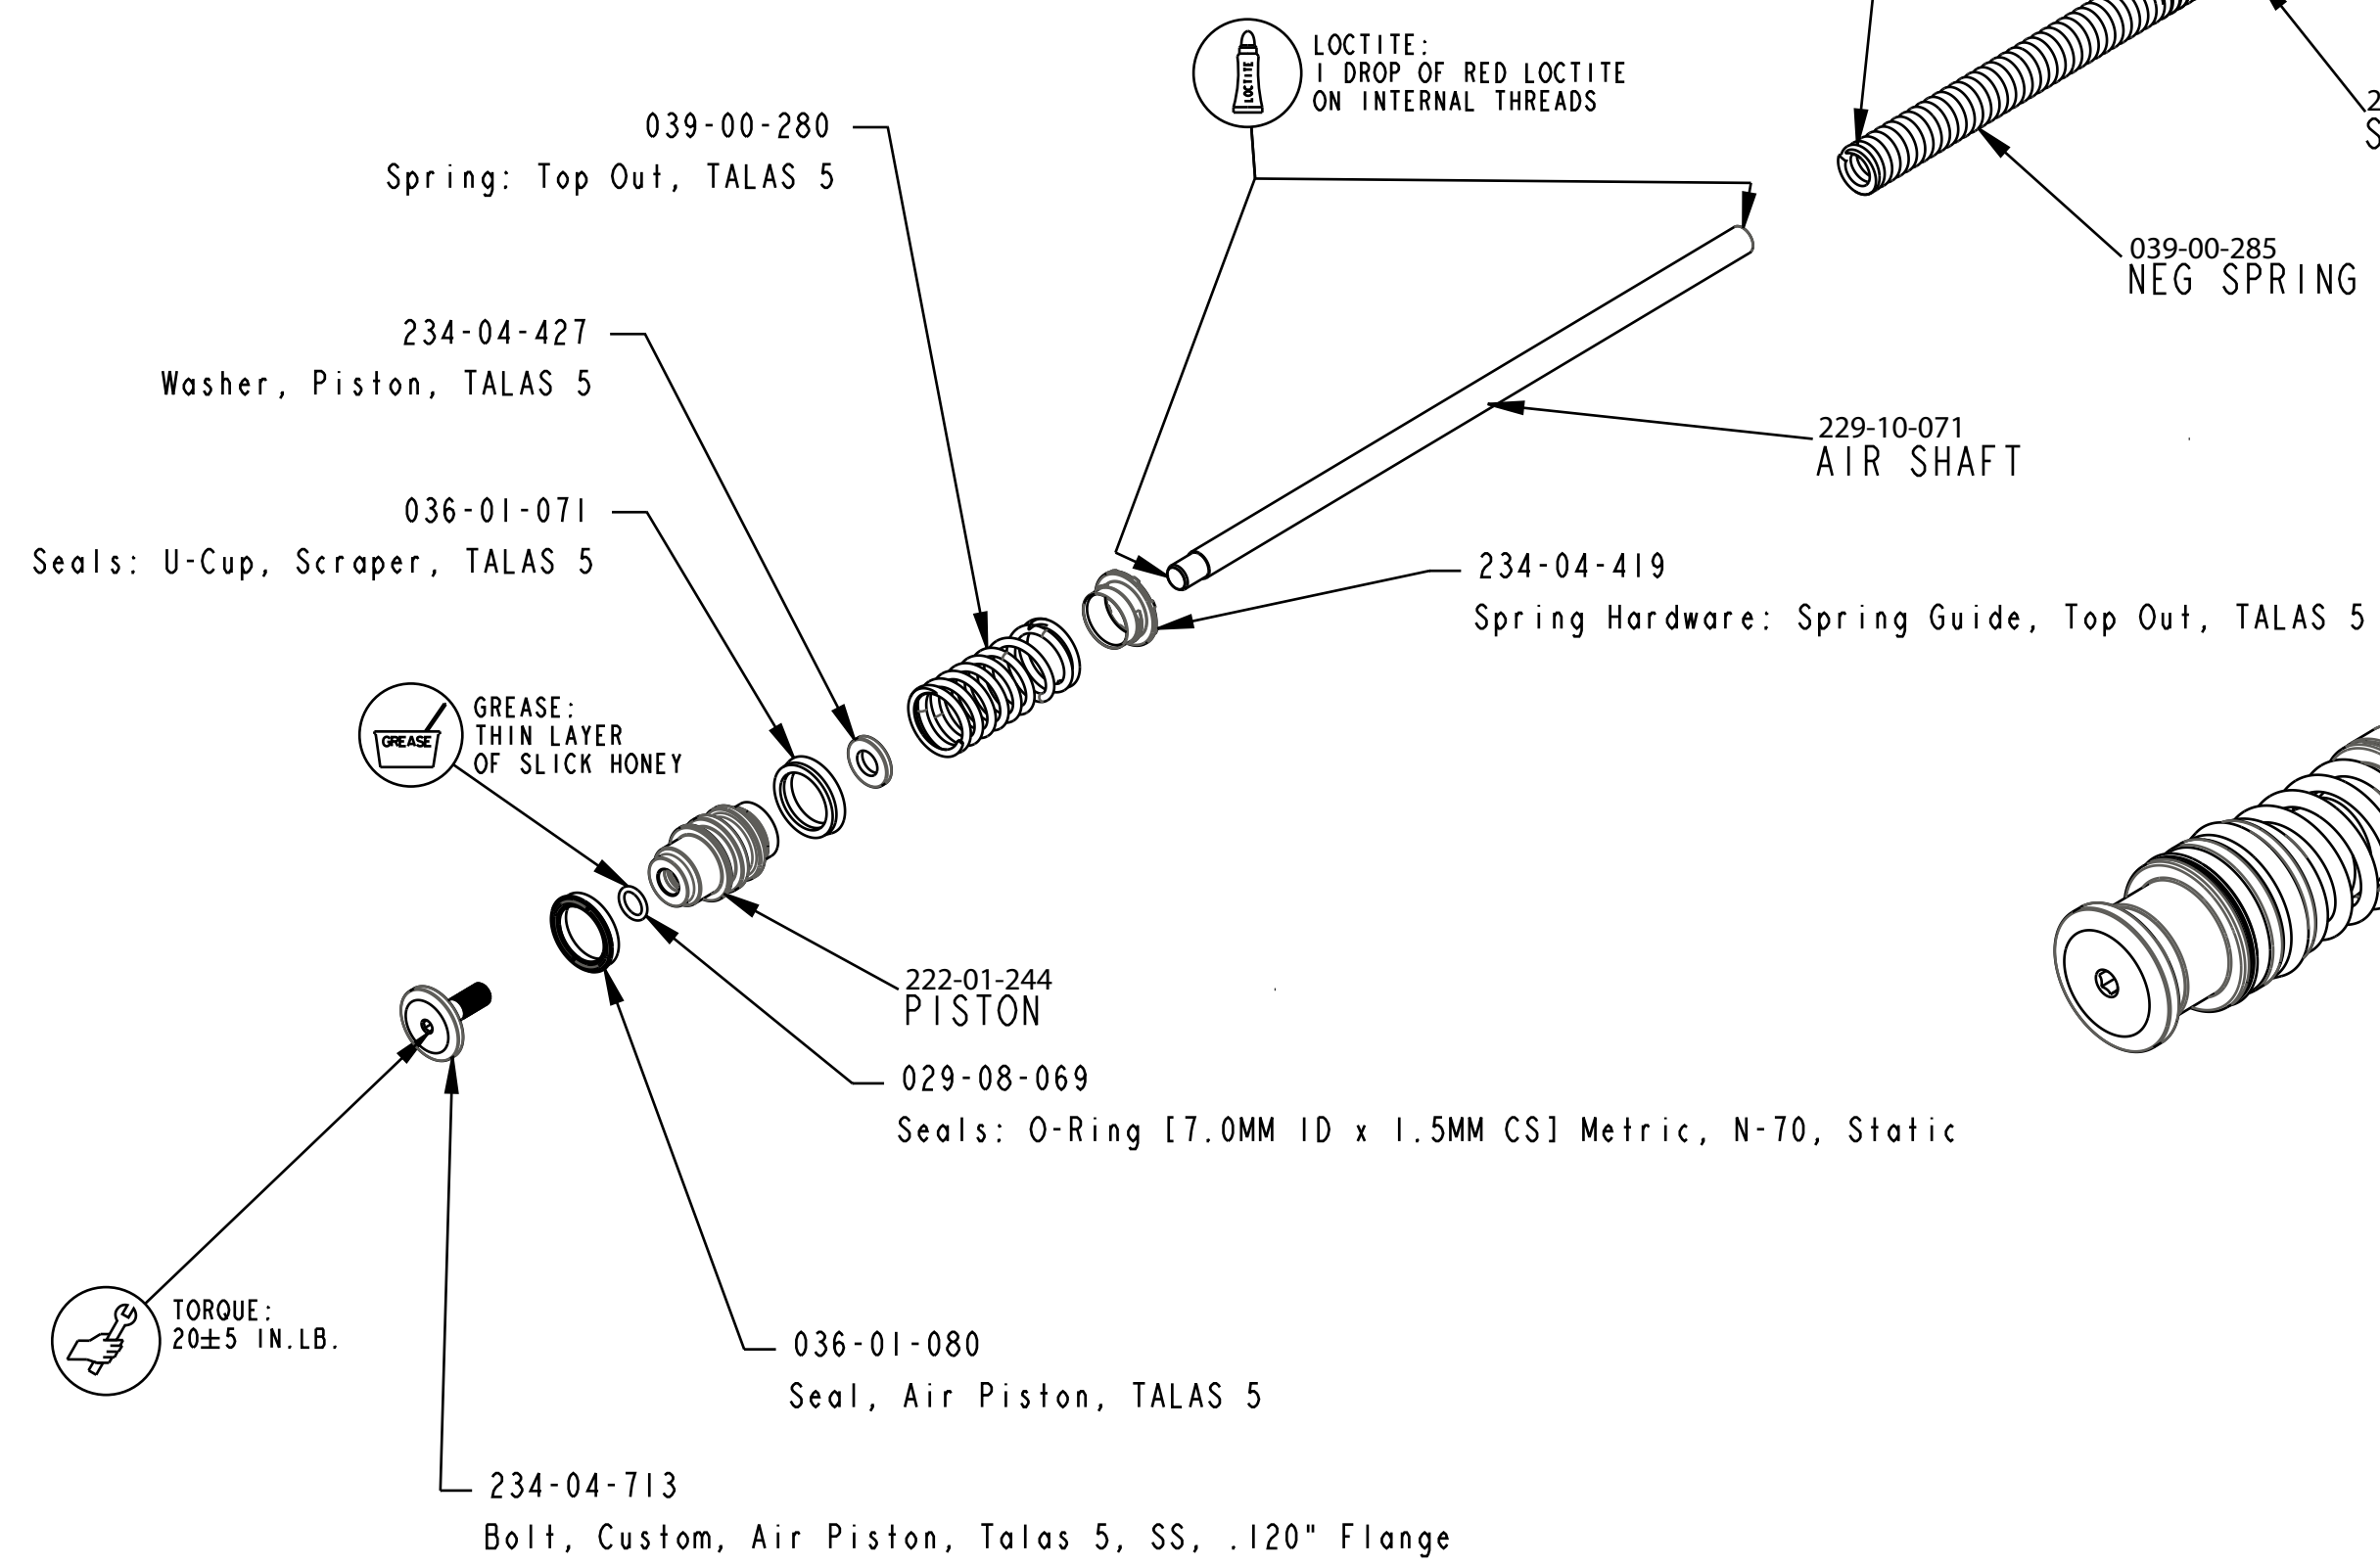

Part	Description	Shuttle Bumper
820-02-355-KIT	Service Set: Air Shaft Assy, TALAS 5, 34, 26/27.5/29 2016 130	234-23-013
820-02-257-KIT	Service Set: Air Shaft Assy, TALAS 5, 34, 26/27.5 & 2015 36, 140	234-23-012
820-02-256-KIT	Service Set: Air Shaft Assy, TALAS 5, 34, 26/27.5 & 2015 36, 150	234-23-011
820-02-255-KIT	Service Set: Air Shaft Assy, TALAS 5, 34, 26/27.5 & 2015 36, 160	234-23-010

TITLE  
**2016 34mm, TALAS 5,  
 Air Shaft Assembly, SS Piston Bolt**

SIZE DWG. NO.  
**C**

PLOT SCALE 1:2 SHEET 1 OF 1