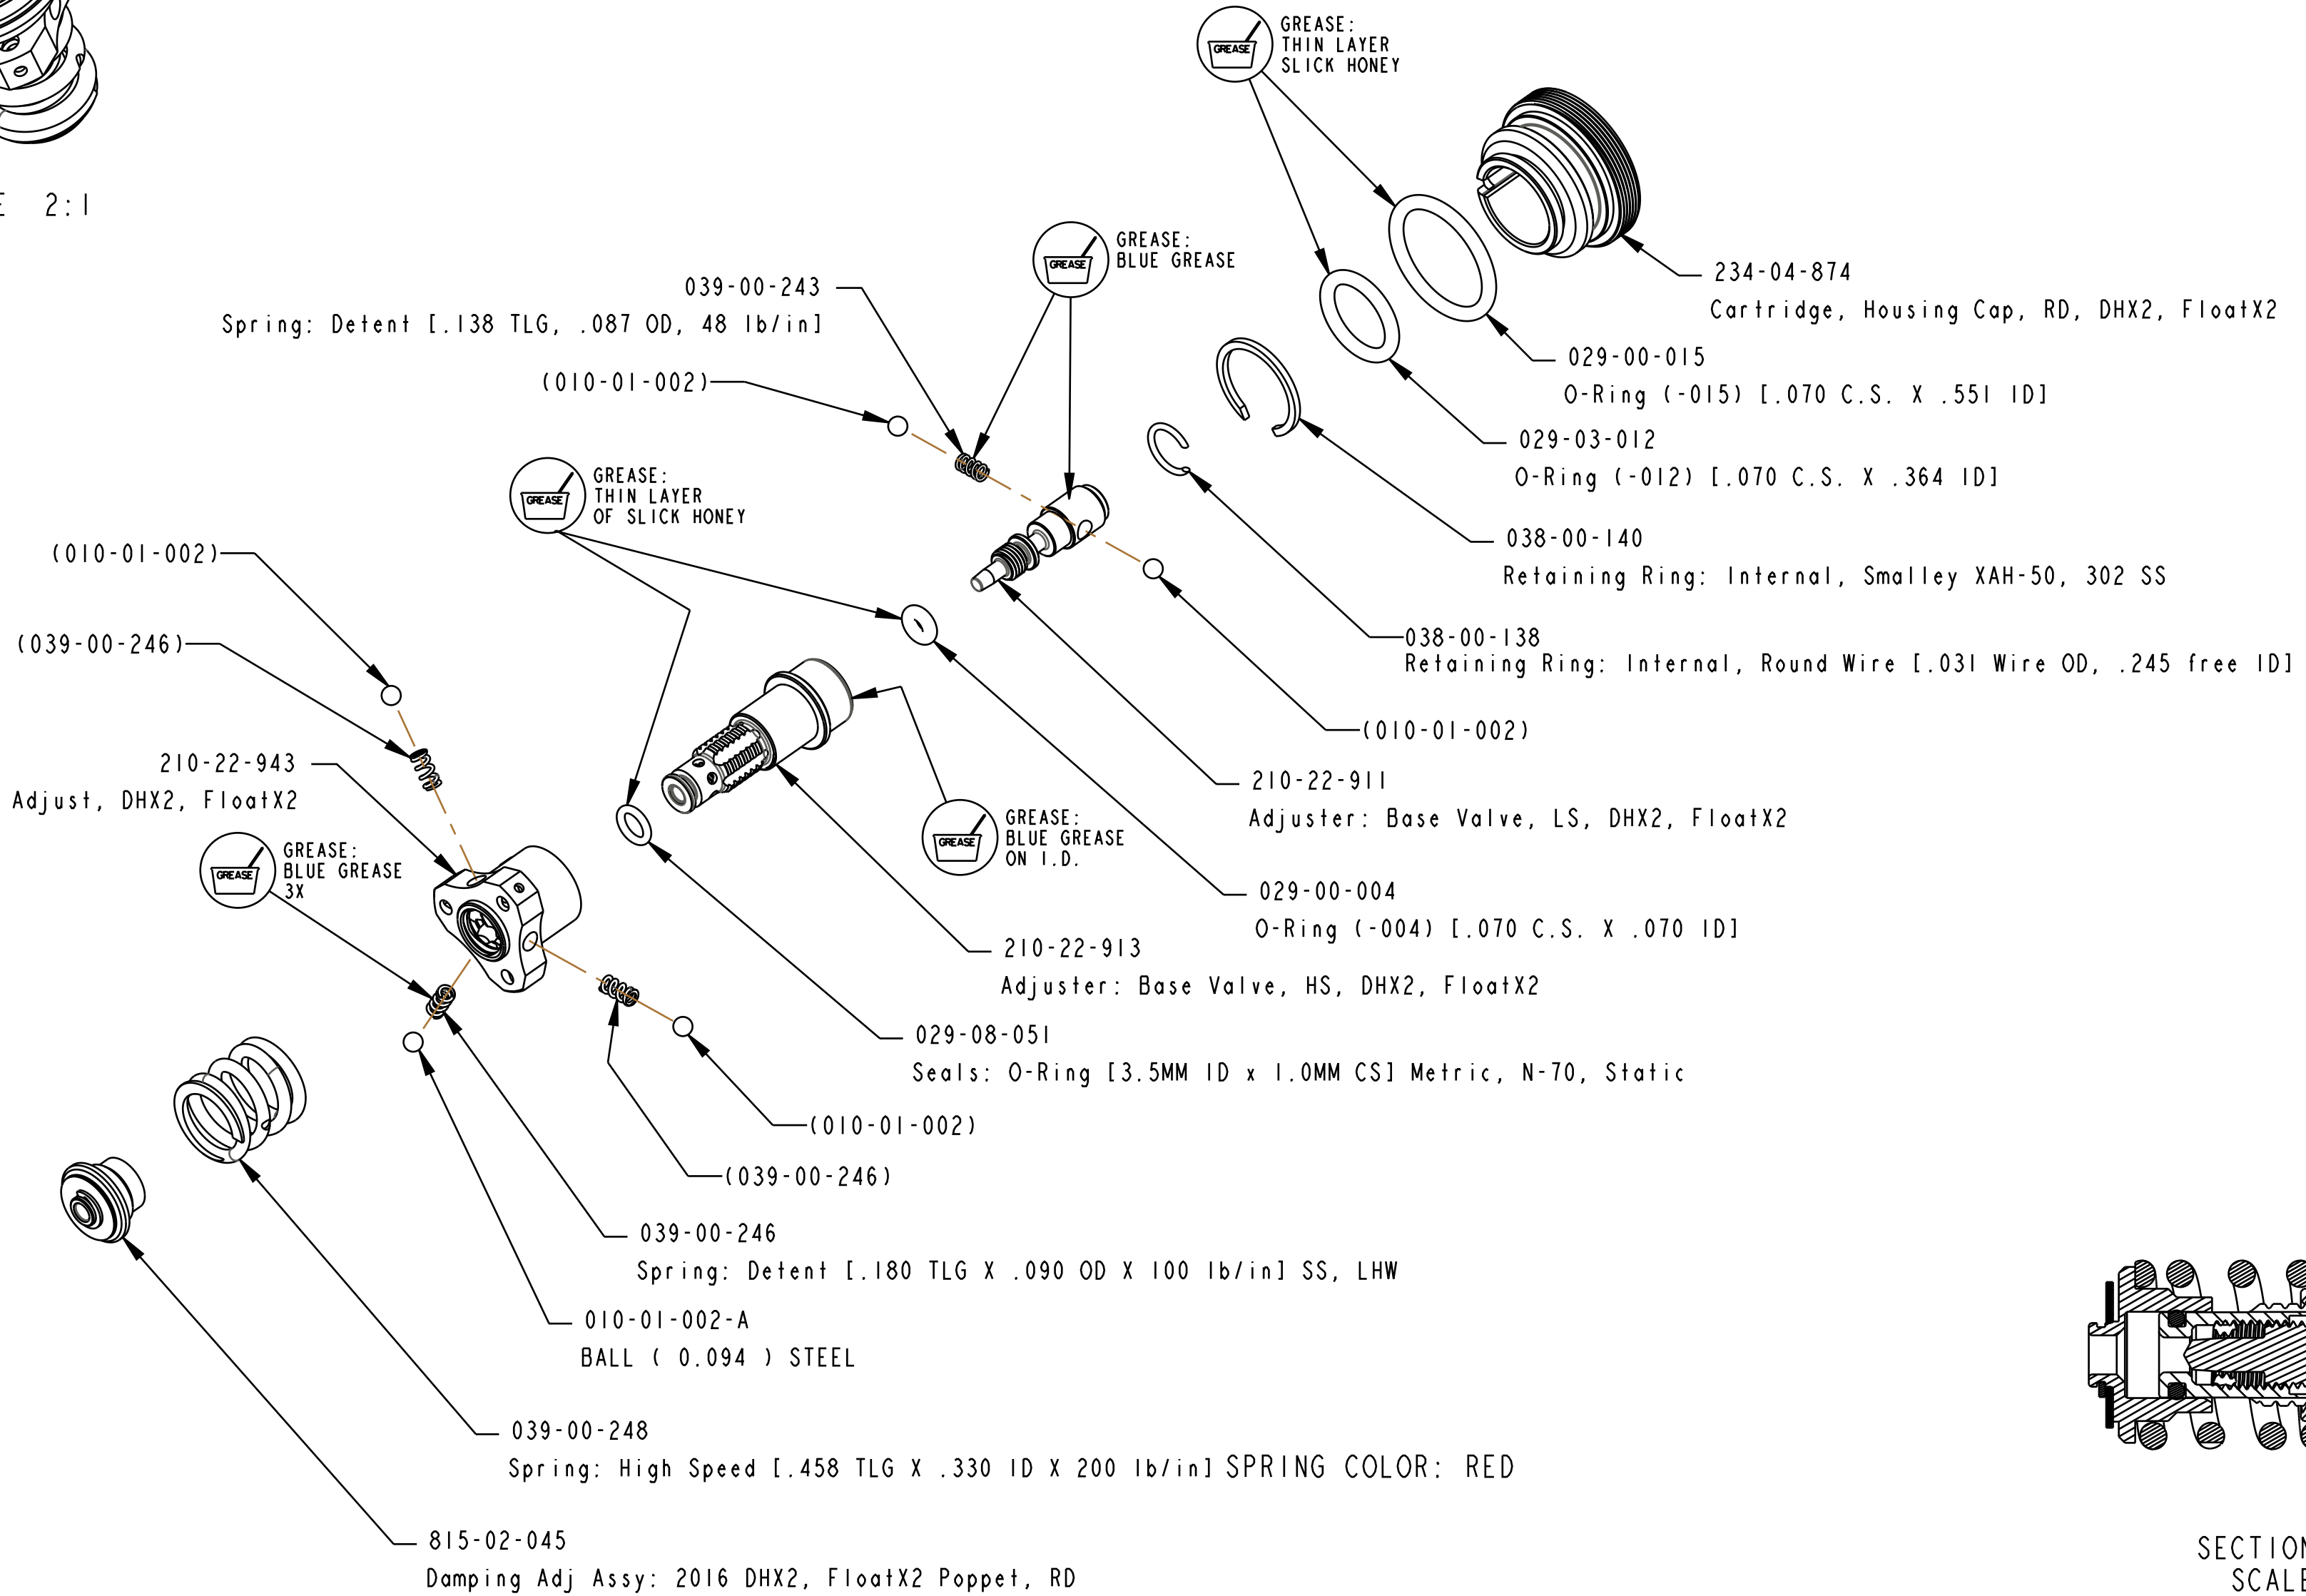

4

3

2

1

SCALE 2:1

SECTION A-A  
SCALE 3:1

**FOX** **FOX Factory, Inc.** Ph 831-768-1100  
 130 Hangar Way, Watsonville, CA 95076 USA Fax 831-768-9312

TITLE Damping Adj Assy: 2016 DHX2, FloatX2 Cartridge, RD

SIZE DWG. NO. **815-02-043-KIT**  
 C PLOT SCALE | .50:1 | SHEET 1 OF 1

PROPRIETARY - THIS DOCUMENT CONTAINS CONFIDENTIAL, PROPRIETARY INFORMATION THAT IS FOX PROPERTY. DO NOT DISCLOSE TO OR DUPLICATE FOR OTHERS EXCEPT AS AUTHORIZED BY FOX.