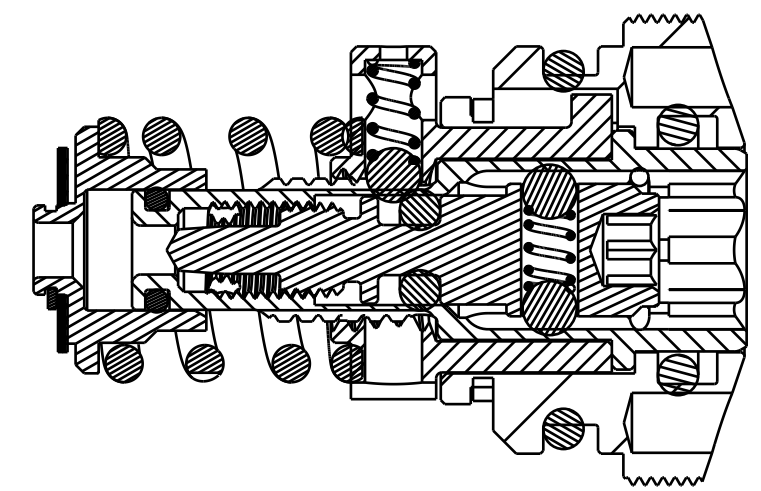

4

3

2

1

SCALE 2:1

SECTION A-A  
SCALE 3:1

**FOX** **FOX Factory, Inc.** Ph 831-768-1100  
 130 Hangar Way, Watsonville, CA 95076 USA Fax 831-768-9312

TITLE Damping Adj Assy: 2016 DHX2, FloatX2 Cartridge, RD

SIZE DWG. NO. **815-02-043-KIT**  
 C PLOT SCALE | .50:1 | SHEET 1 OF 1

PROPRIETARY - THIS DOCUMENT CONTAINS CONFIDENTIAL, PROPRIETARY INFORMATION THAT IS FOX PROPERTY. DO NOT DISCLOSE TO OR DUPLICATE FOR OTHERS EXCEPT AS AUTHORIZED BY FOX.