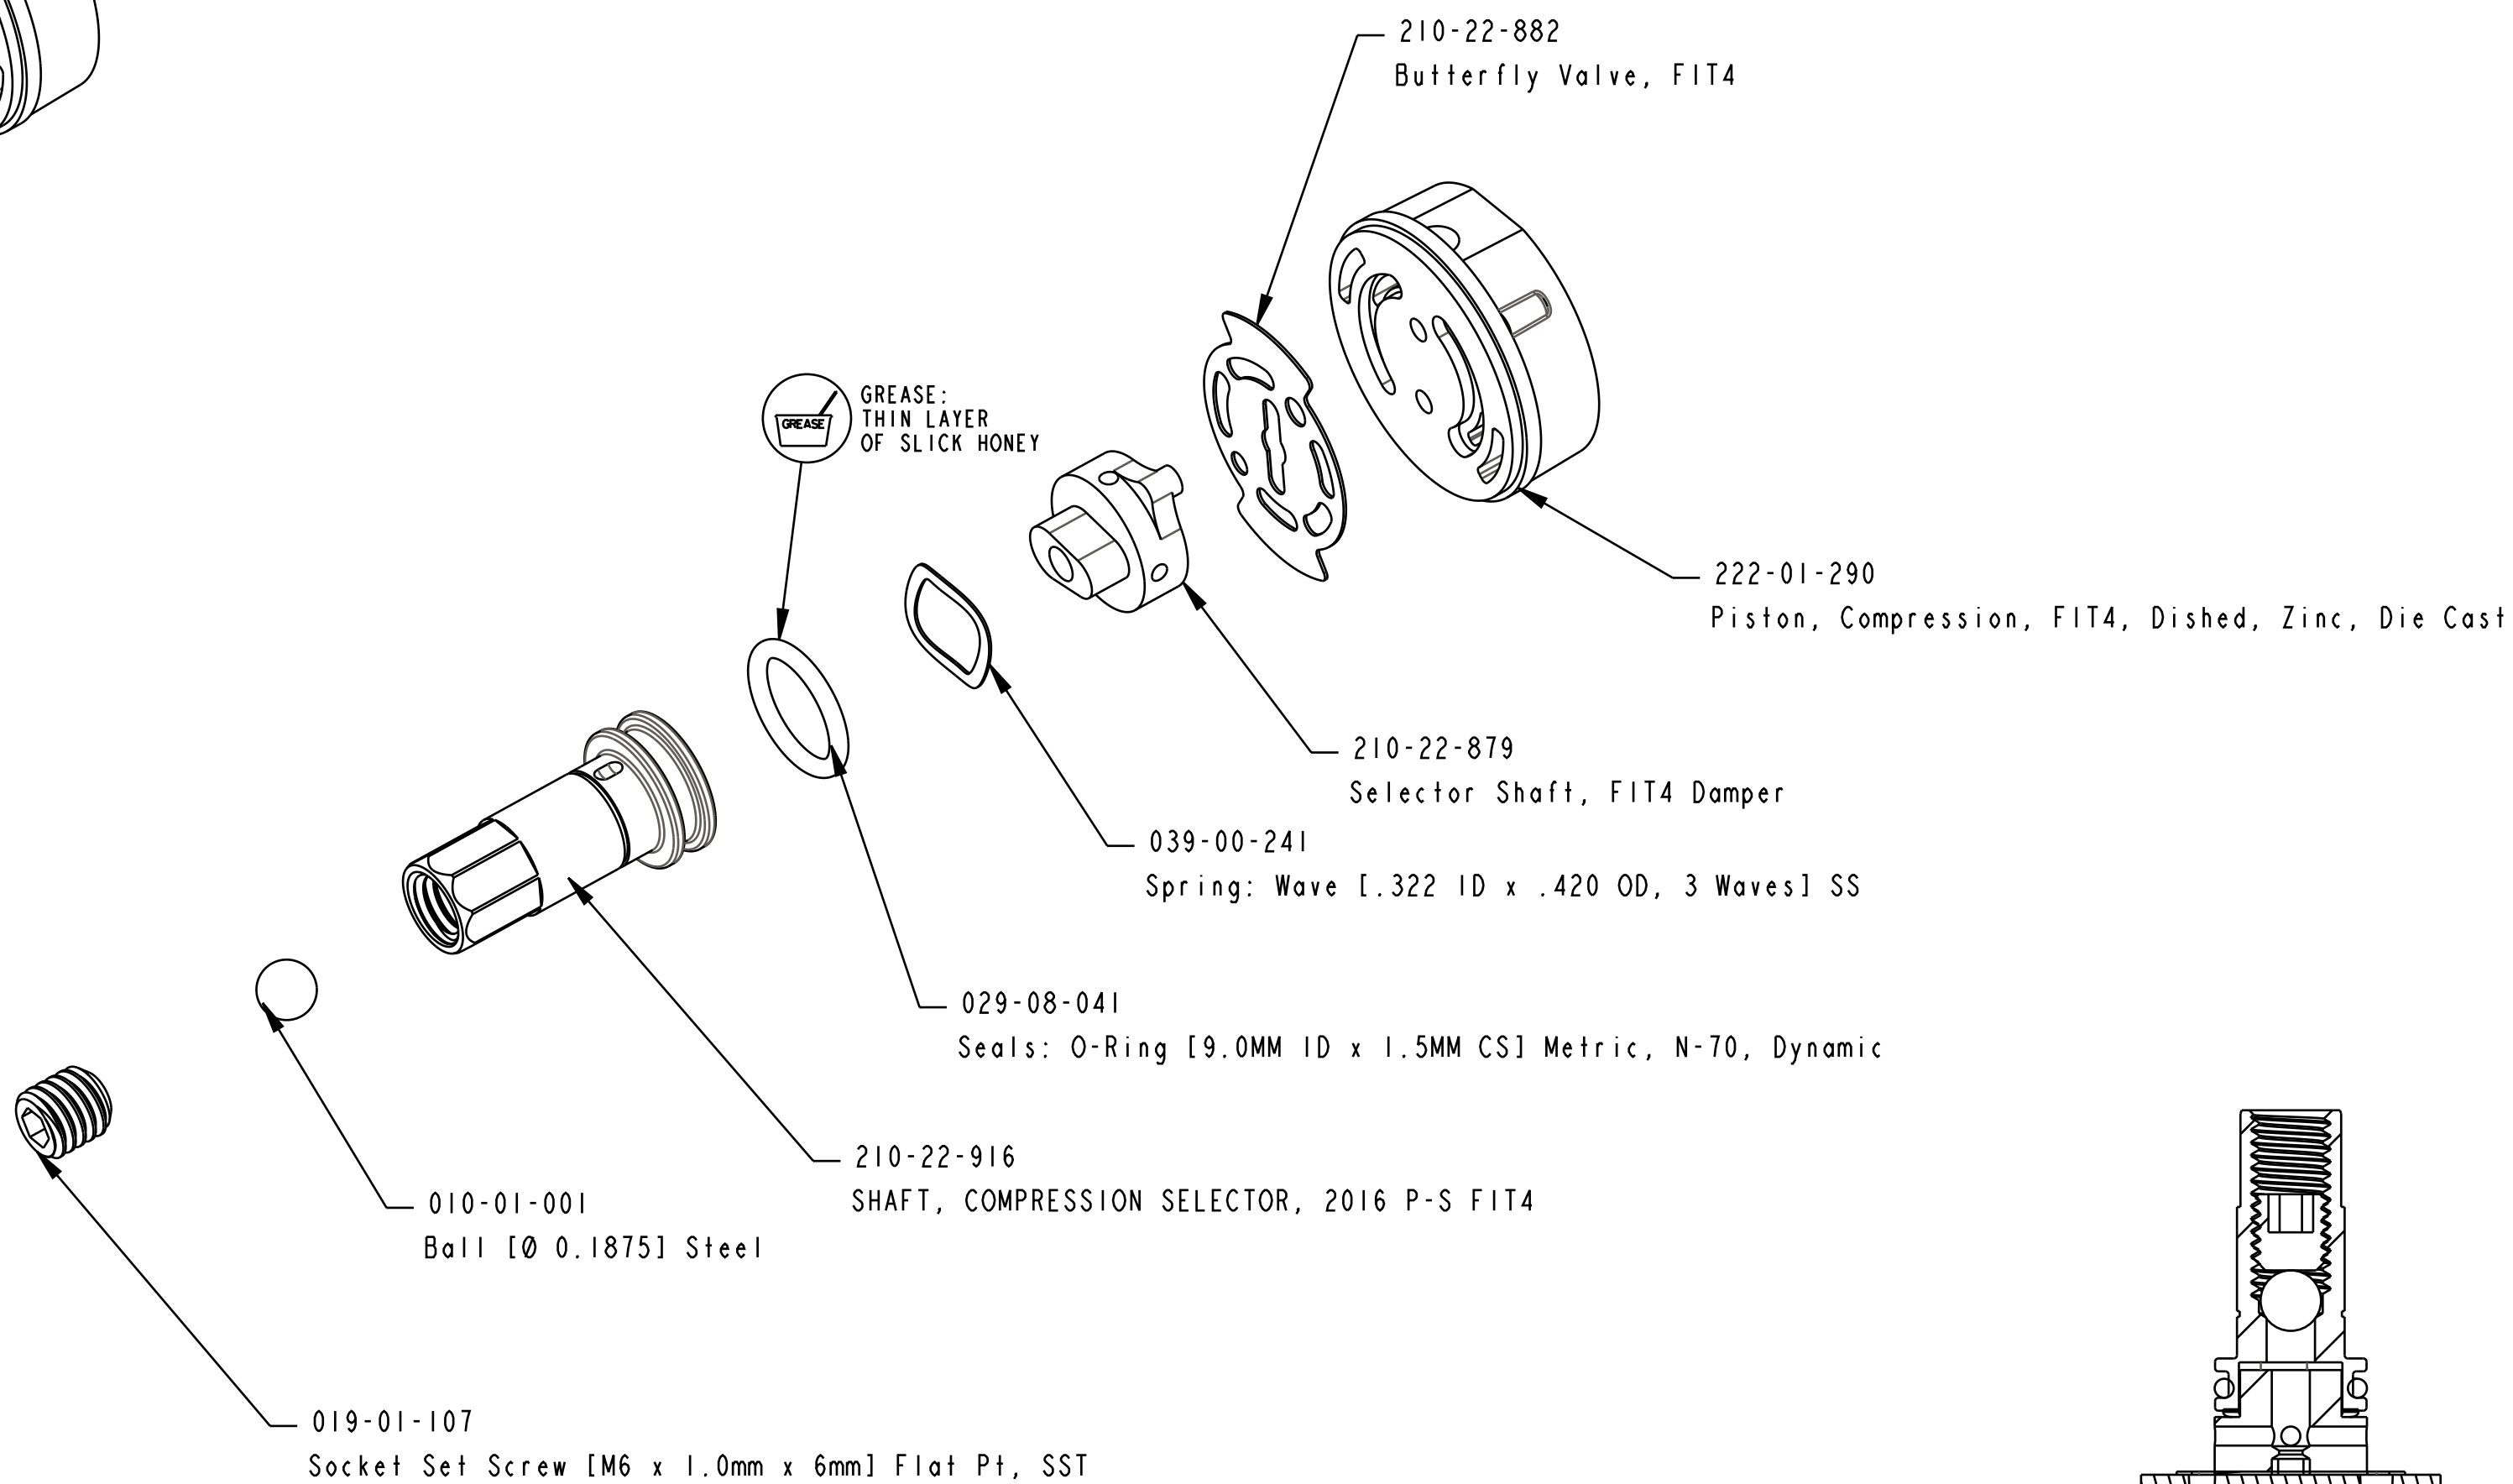

4

3

2

1

- PROPRIETARY -
THIS DOCUMENT CONTAINS CONFIDENTIAL, PROPRIETARY INFORMATION
THAT IS FOX PROPERTY. DO NOT DISCLOSE TO OR DUPLICATE
FOR OTHERS EXCEPT AS AUTHORIZED BY FOX.

FOX **FOX Factory, Inc.** Ph 831-768-1100
130 Hangar Way, Watsonville, CA 95076 USA Fax 831-768-9312

TITLE
**2016 32mm FIT4 P-S
TOP CAP PARTS**

SIZE DWG. NO.
C 820-03-463-KIT

PLOT SCALE 2.00:1 SHEET 1 OF 1