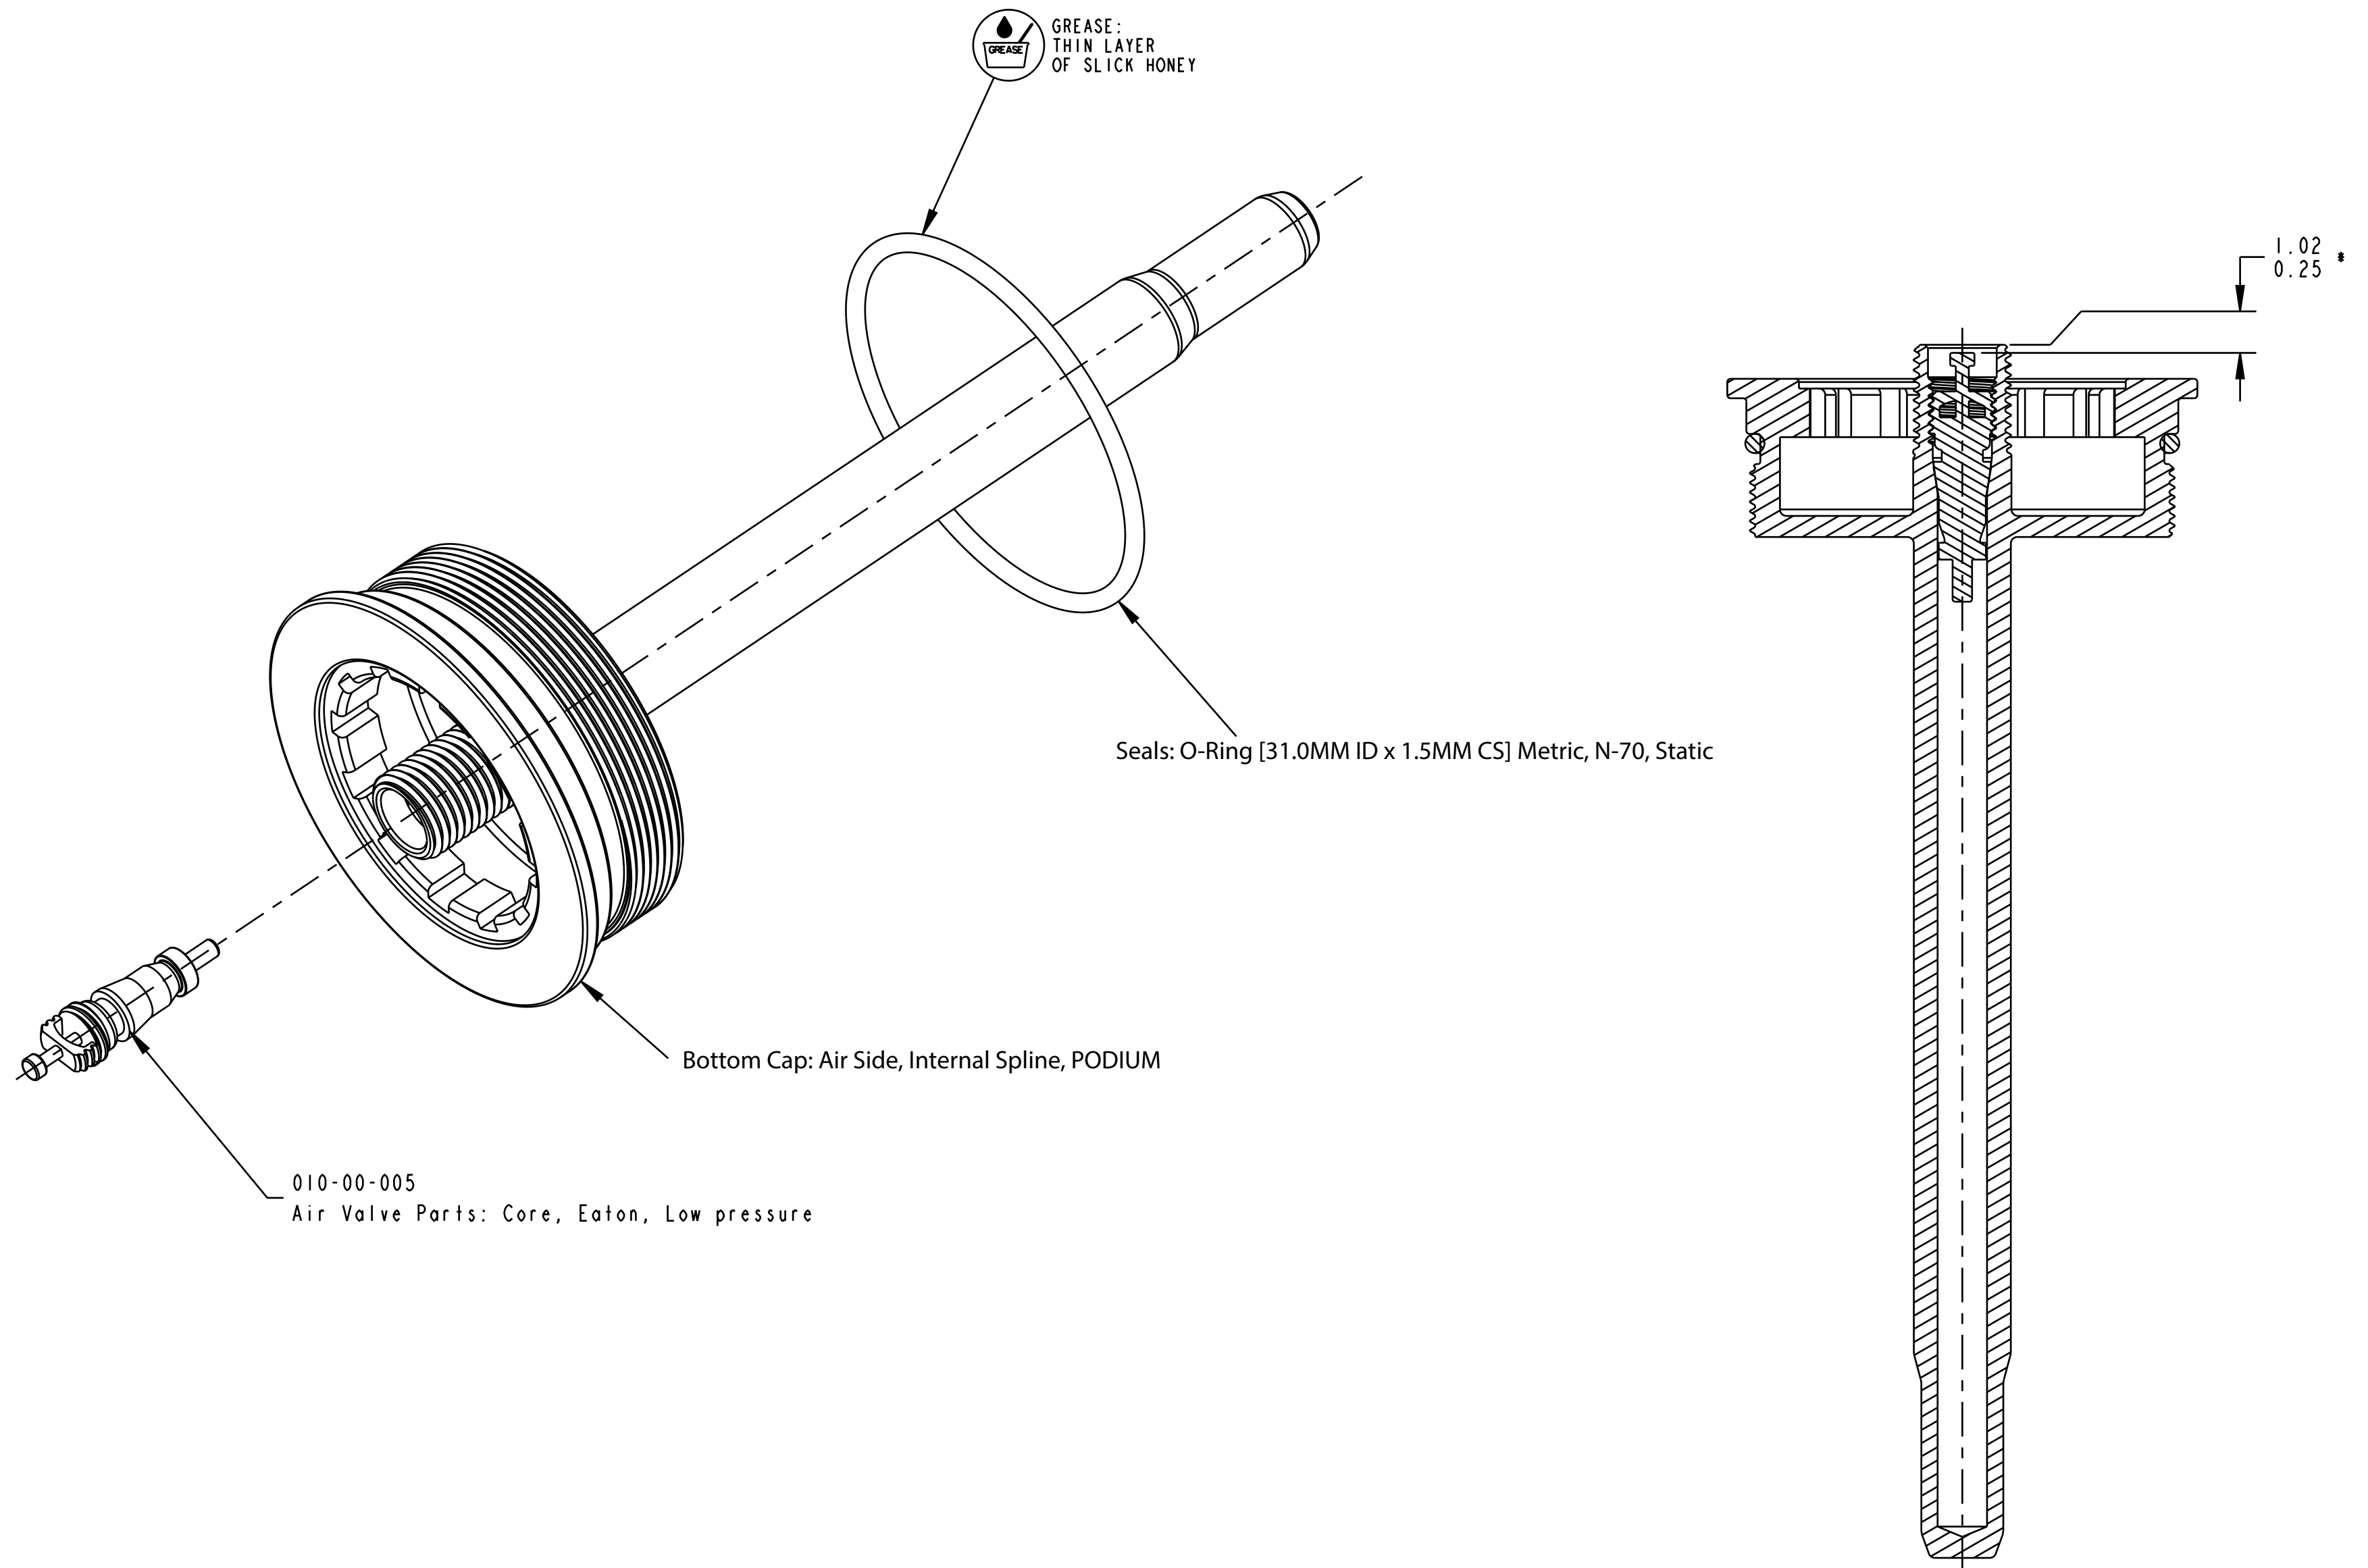

4

3

2

1

— PROPRIETARY —  
 THIS DOCUMENT CONTAINS CONFIDENTIAL, PROPRIETARY  
 INFORMATION THAT IS FOX PROPERTY. DO NOT DISCLOSE TO  
 OR DUPLICATE FOR OTHERS EXCEPT AS AUTHORIZED BY FOX.

		<b>FOX Factory, Inc.</b> 2055 Sugarloaf Circle, Suite 300 Duluth, Ga 30097 USA Phone 800-369-7469	
TITLE Bottom Cap Assy, 2026 Podium Float NA3 Glidecore			
SIZE C	DWG. NO. 820-05-818-KIT	REV A	
PLOT SCALE: 2.5:1		SHEET: 1 OF 1	

4

3

2

1