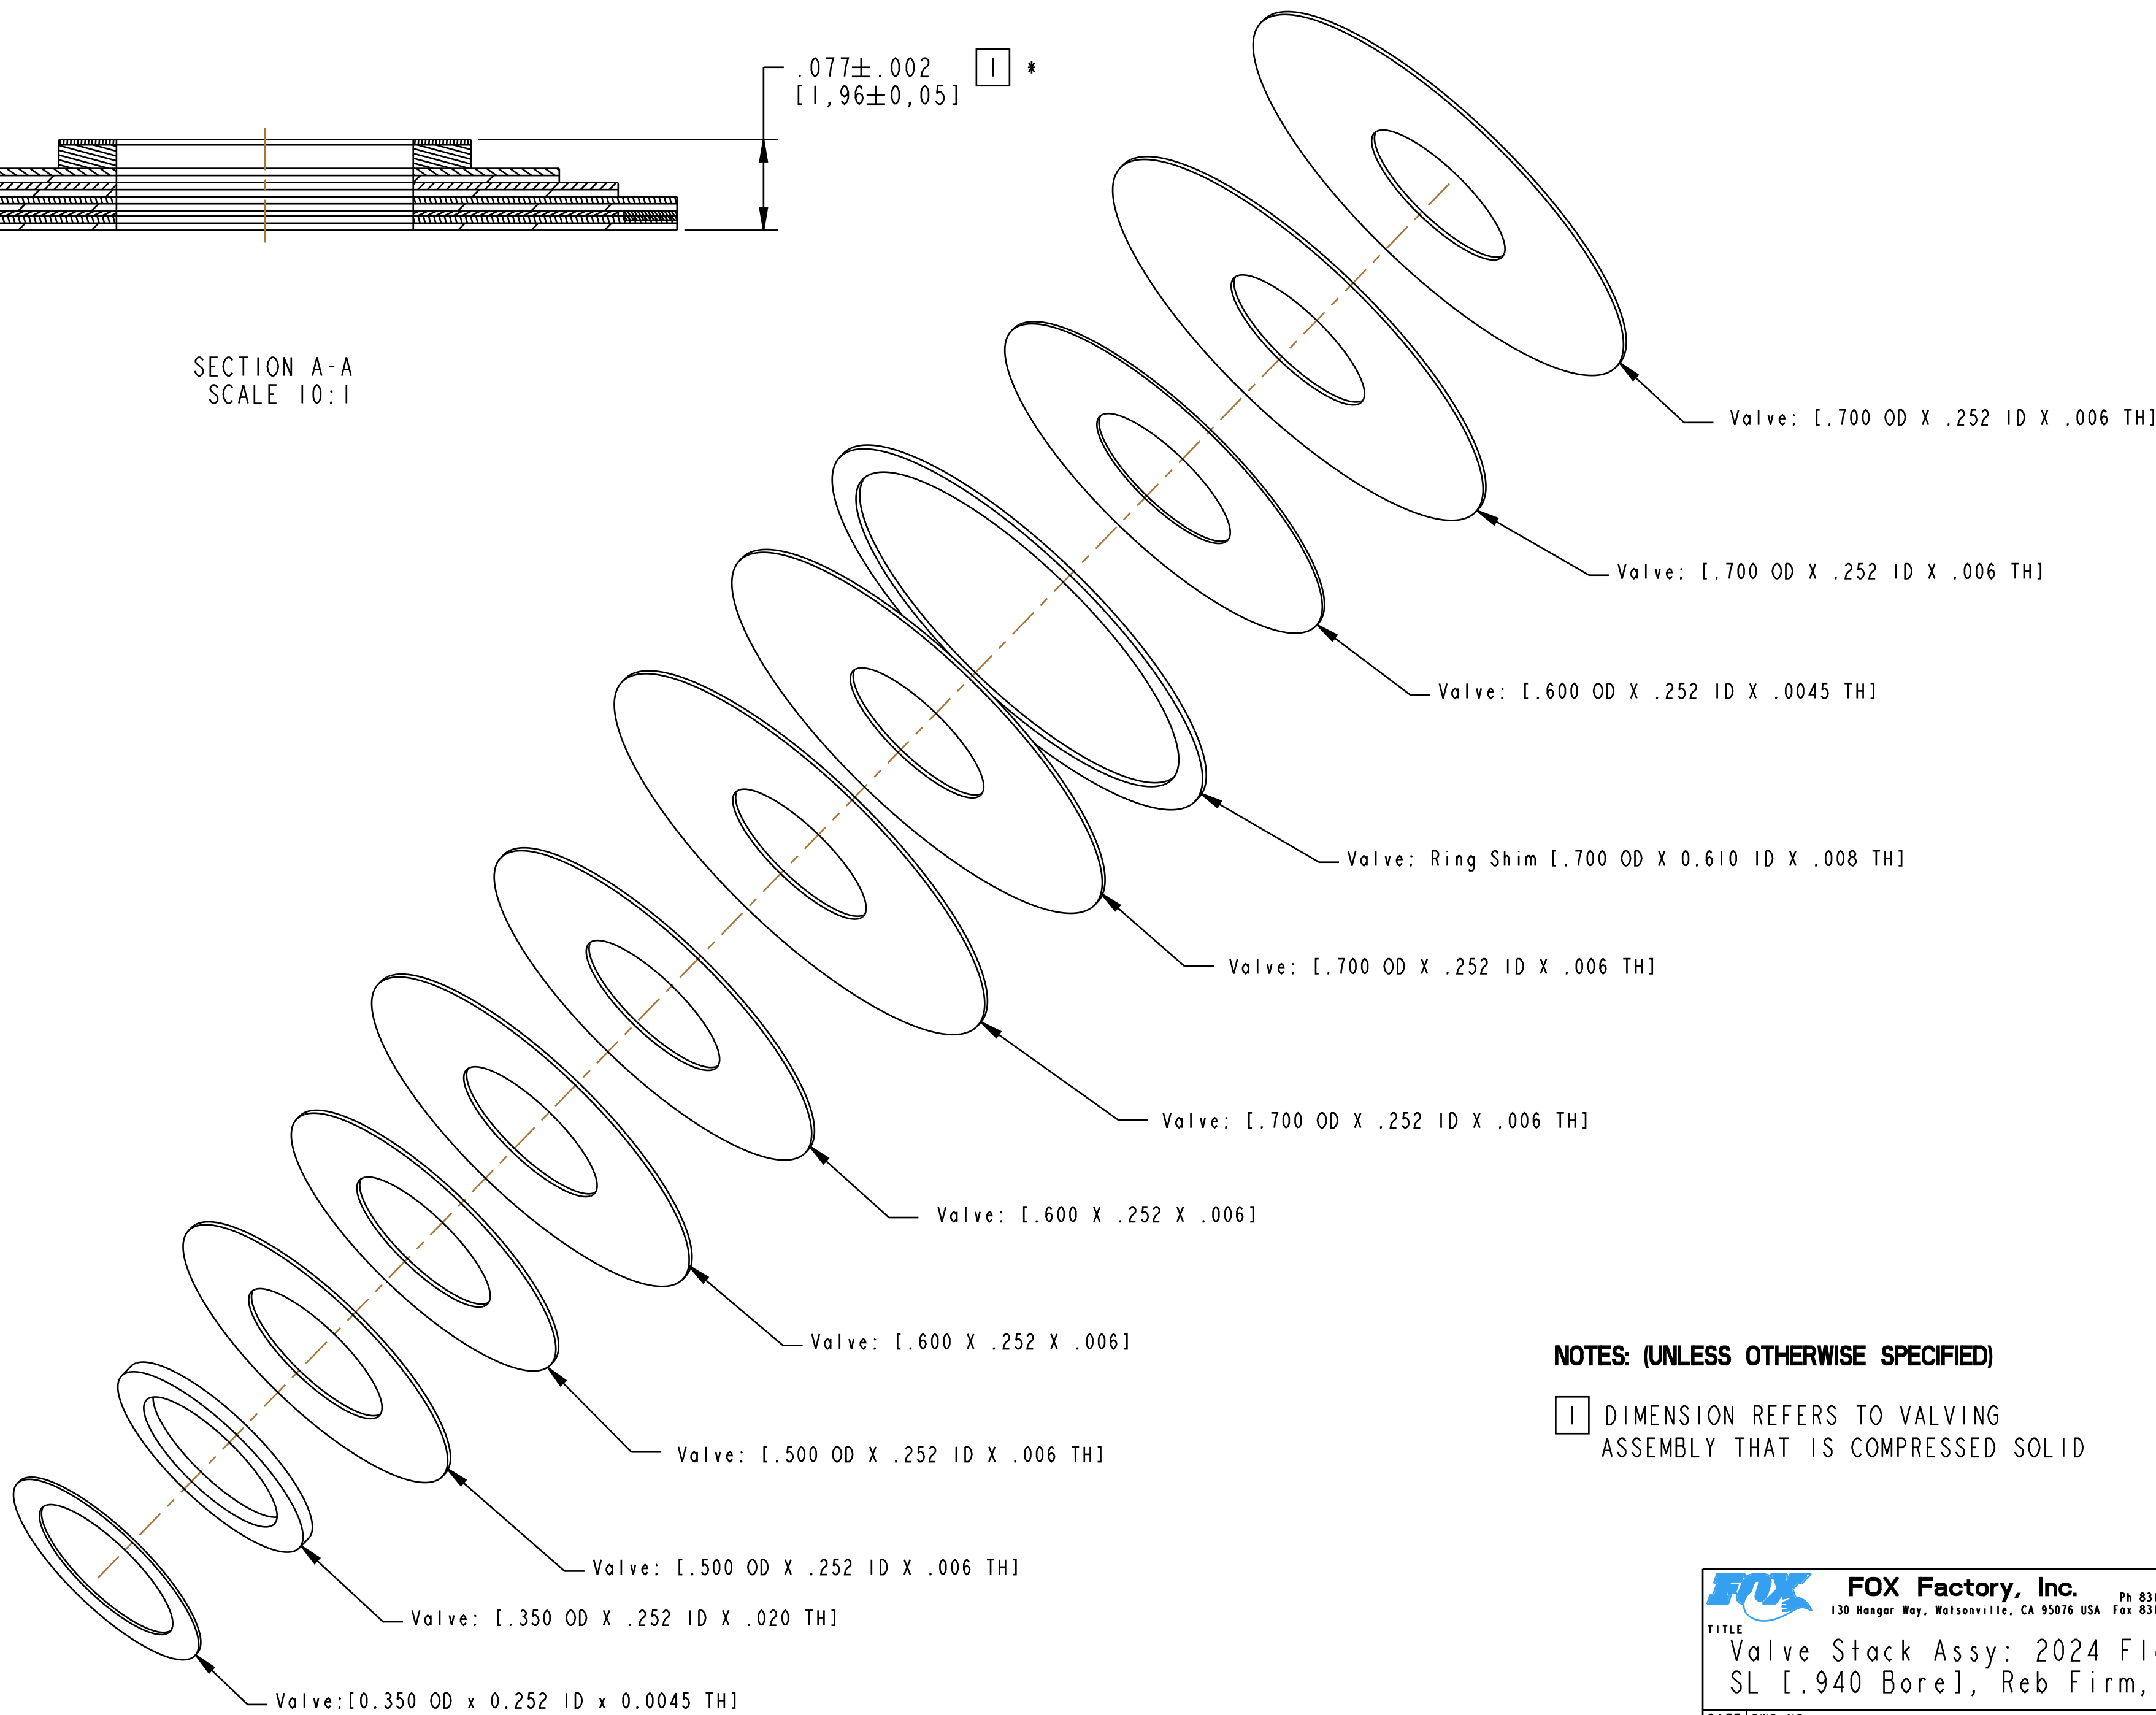

4

3

2

1

SECTION A-A
SCALE 10:1

NOTES: (UNLESS OTHERWISE SPECIFIED)

1 DIMENSION REFERS TO VALVING ASSEMBLY THAT IS COMPRESSED SOLID

PROPRIETARY - THIS DOCUMENT CONTAINS CONFIDENTIAL, PROPRIETARY INFORMATION THAT IS FOX PROPERTY. DO NOT DISCLOSE TO OR DUPLICATE FOR OTHERS EXCEPT AS AUTHORIZED BY FOX.

		FOX Factory, Inc.	Ph 831-768-1100 Fax 831-768-9312
130 Hangar Way, Watsonville, CA 95076 USA			
TITLE Valve Stack Assy: 2024 Float SL [.940 Bore], Reb Firm, RF			
SIZE C	DWG. NO. 805-05-591-KIT		
PLOT SCALE 6:1	SHEET 1 OF 1		