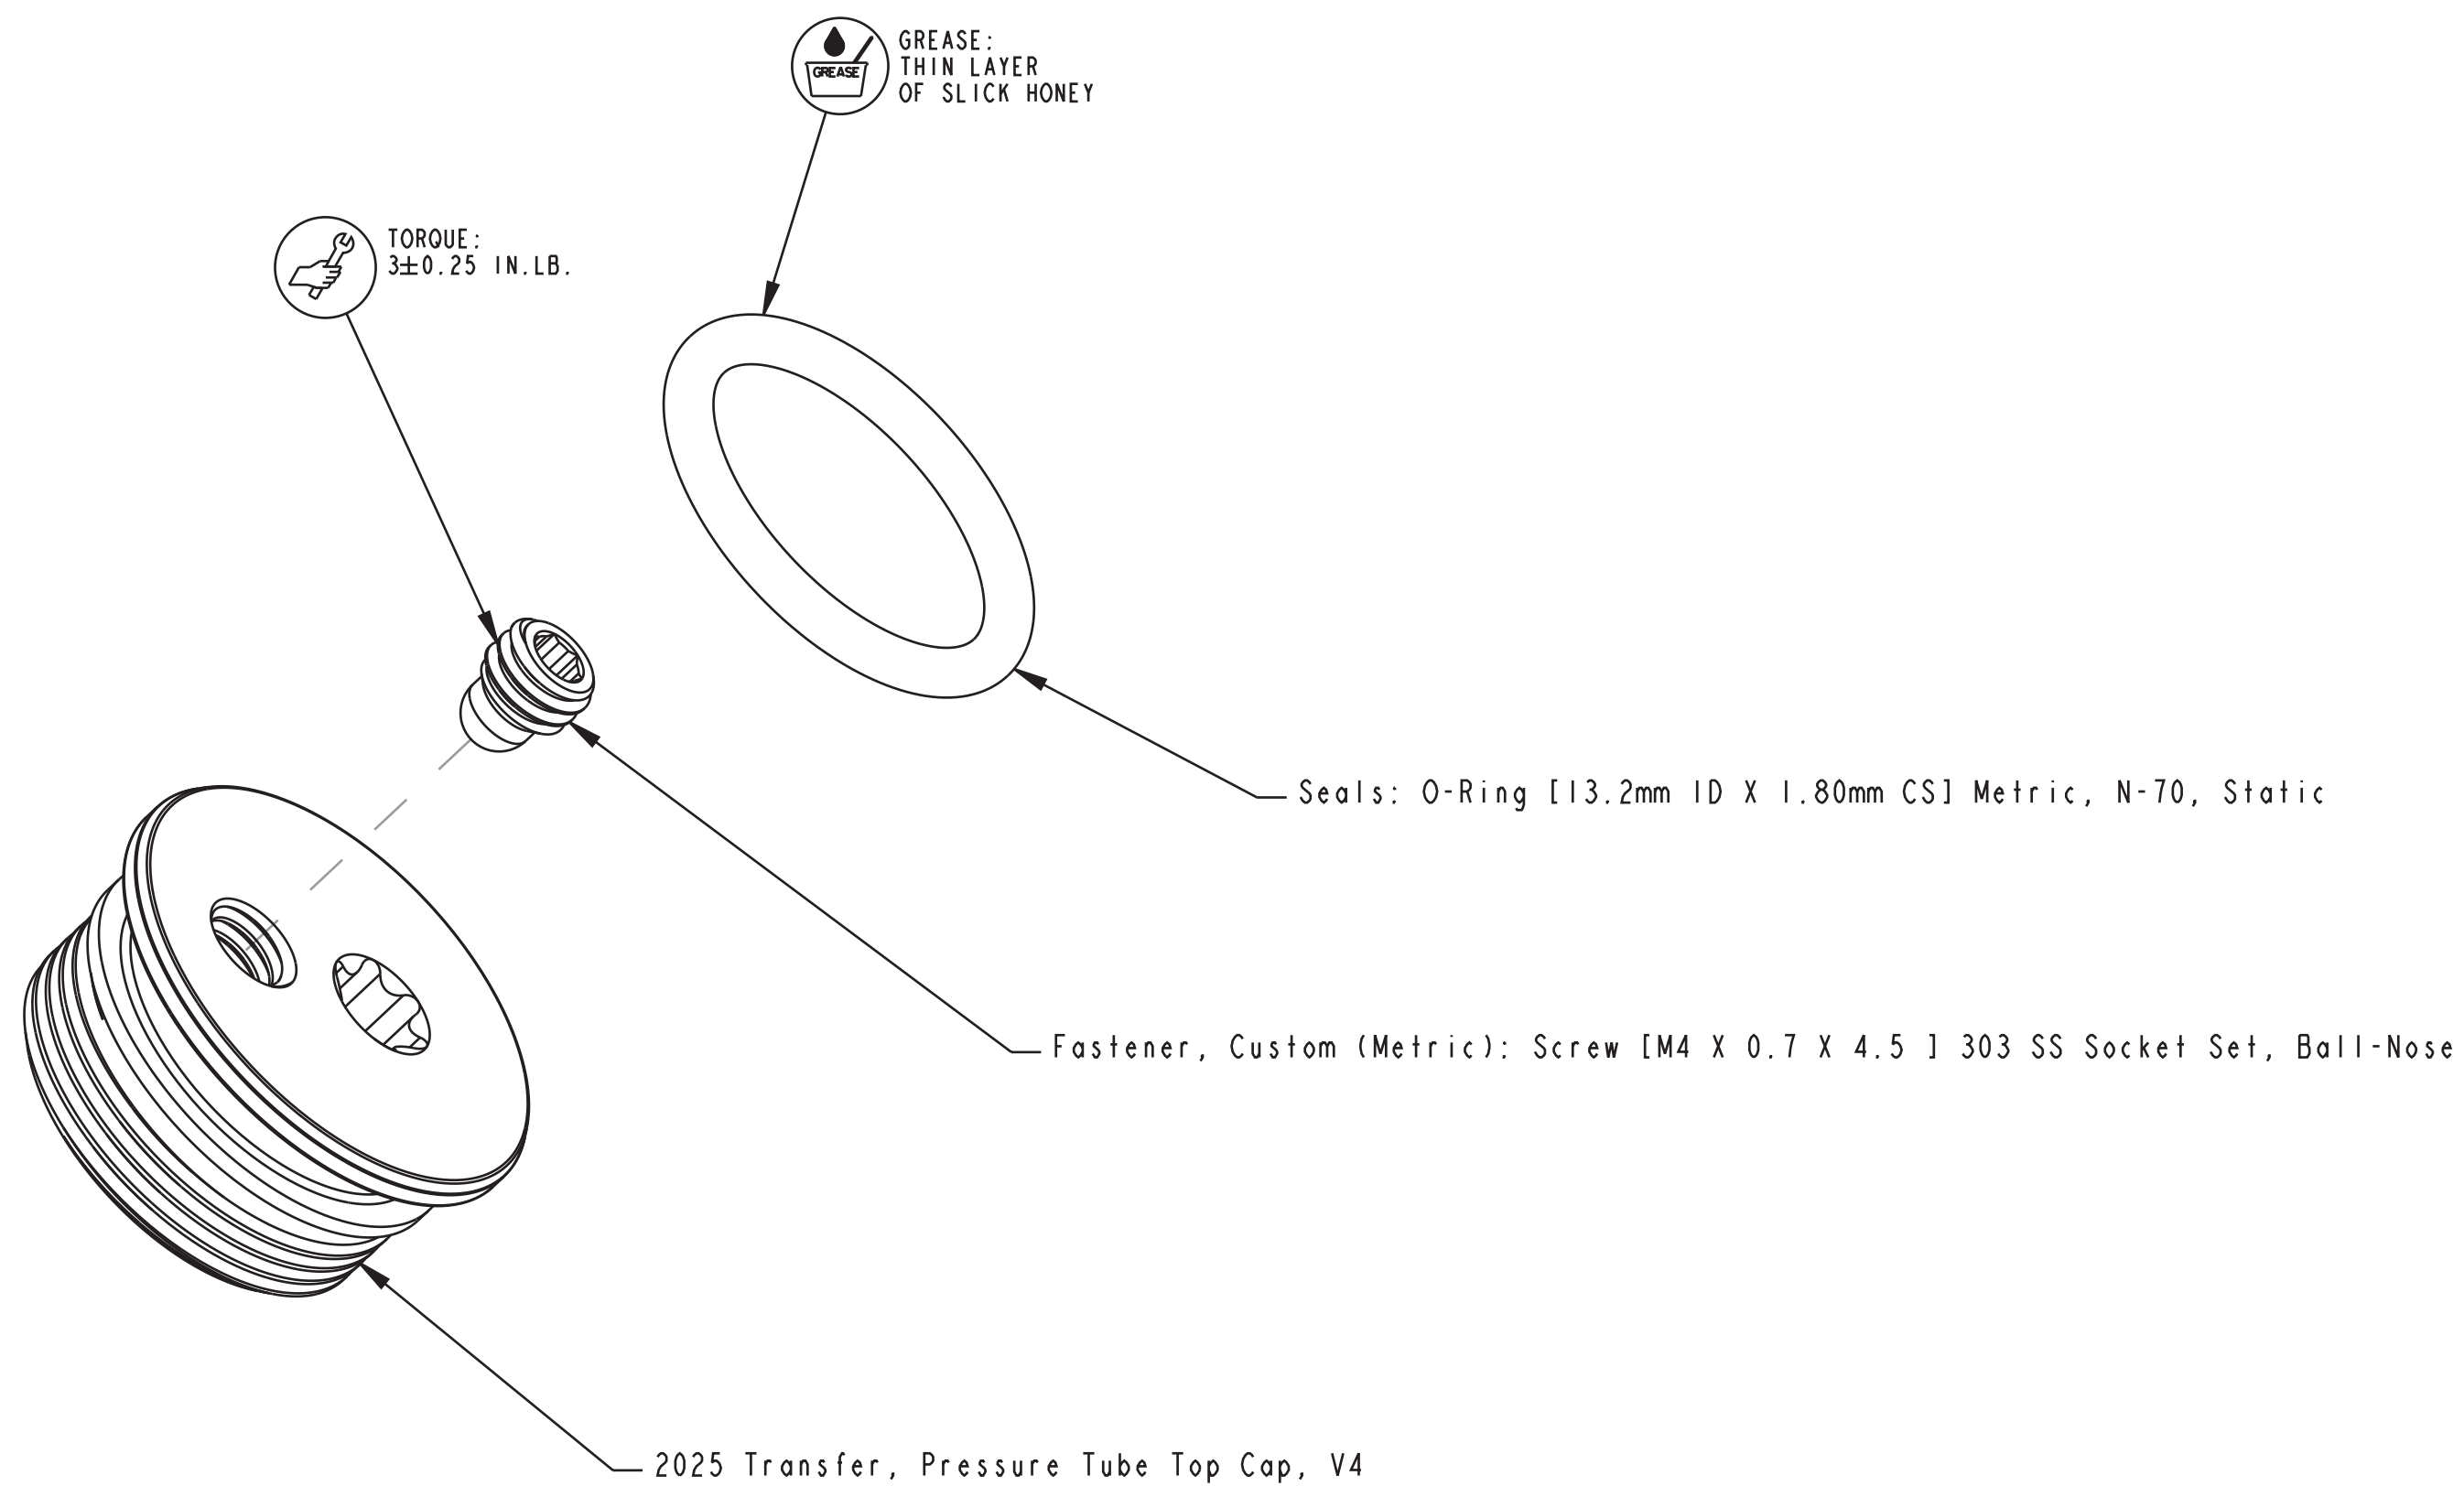

SECTION A-A
SCALE 3:1

FOX FOX Factory, Inc. Ph 831-768-1100
130 Hangar Way, Watsonville, CA 95076 USA Fax 831-768-9312

TITLE
2025 Transfer, Top Seal Head

SIZE DWG. NO. 825-03-021-KIT

PLOT SCALE 4:1 SHEET 1 OF 1