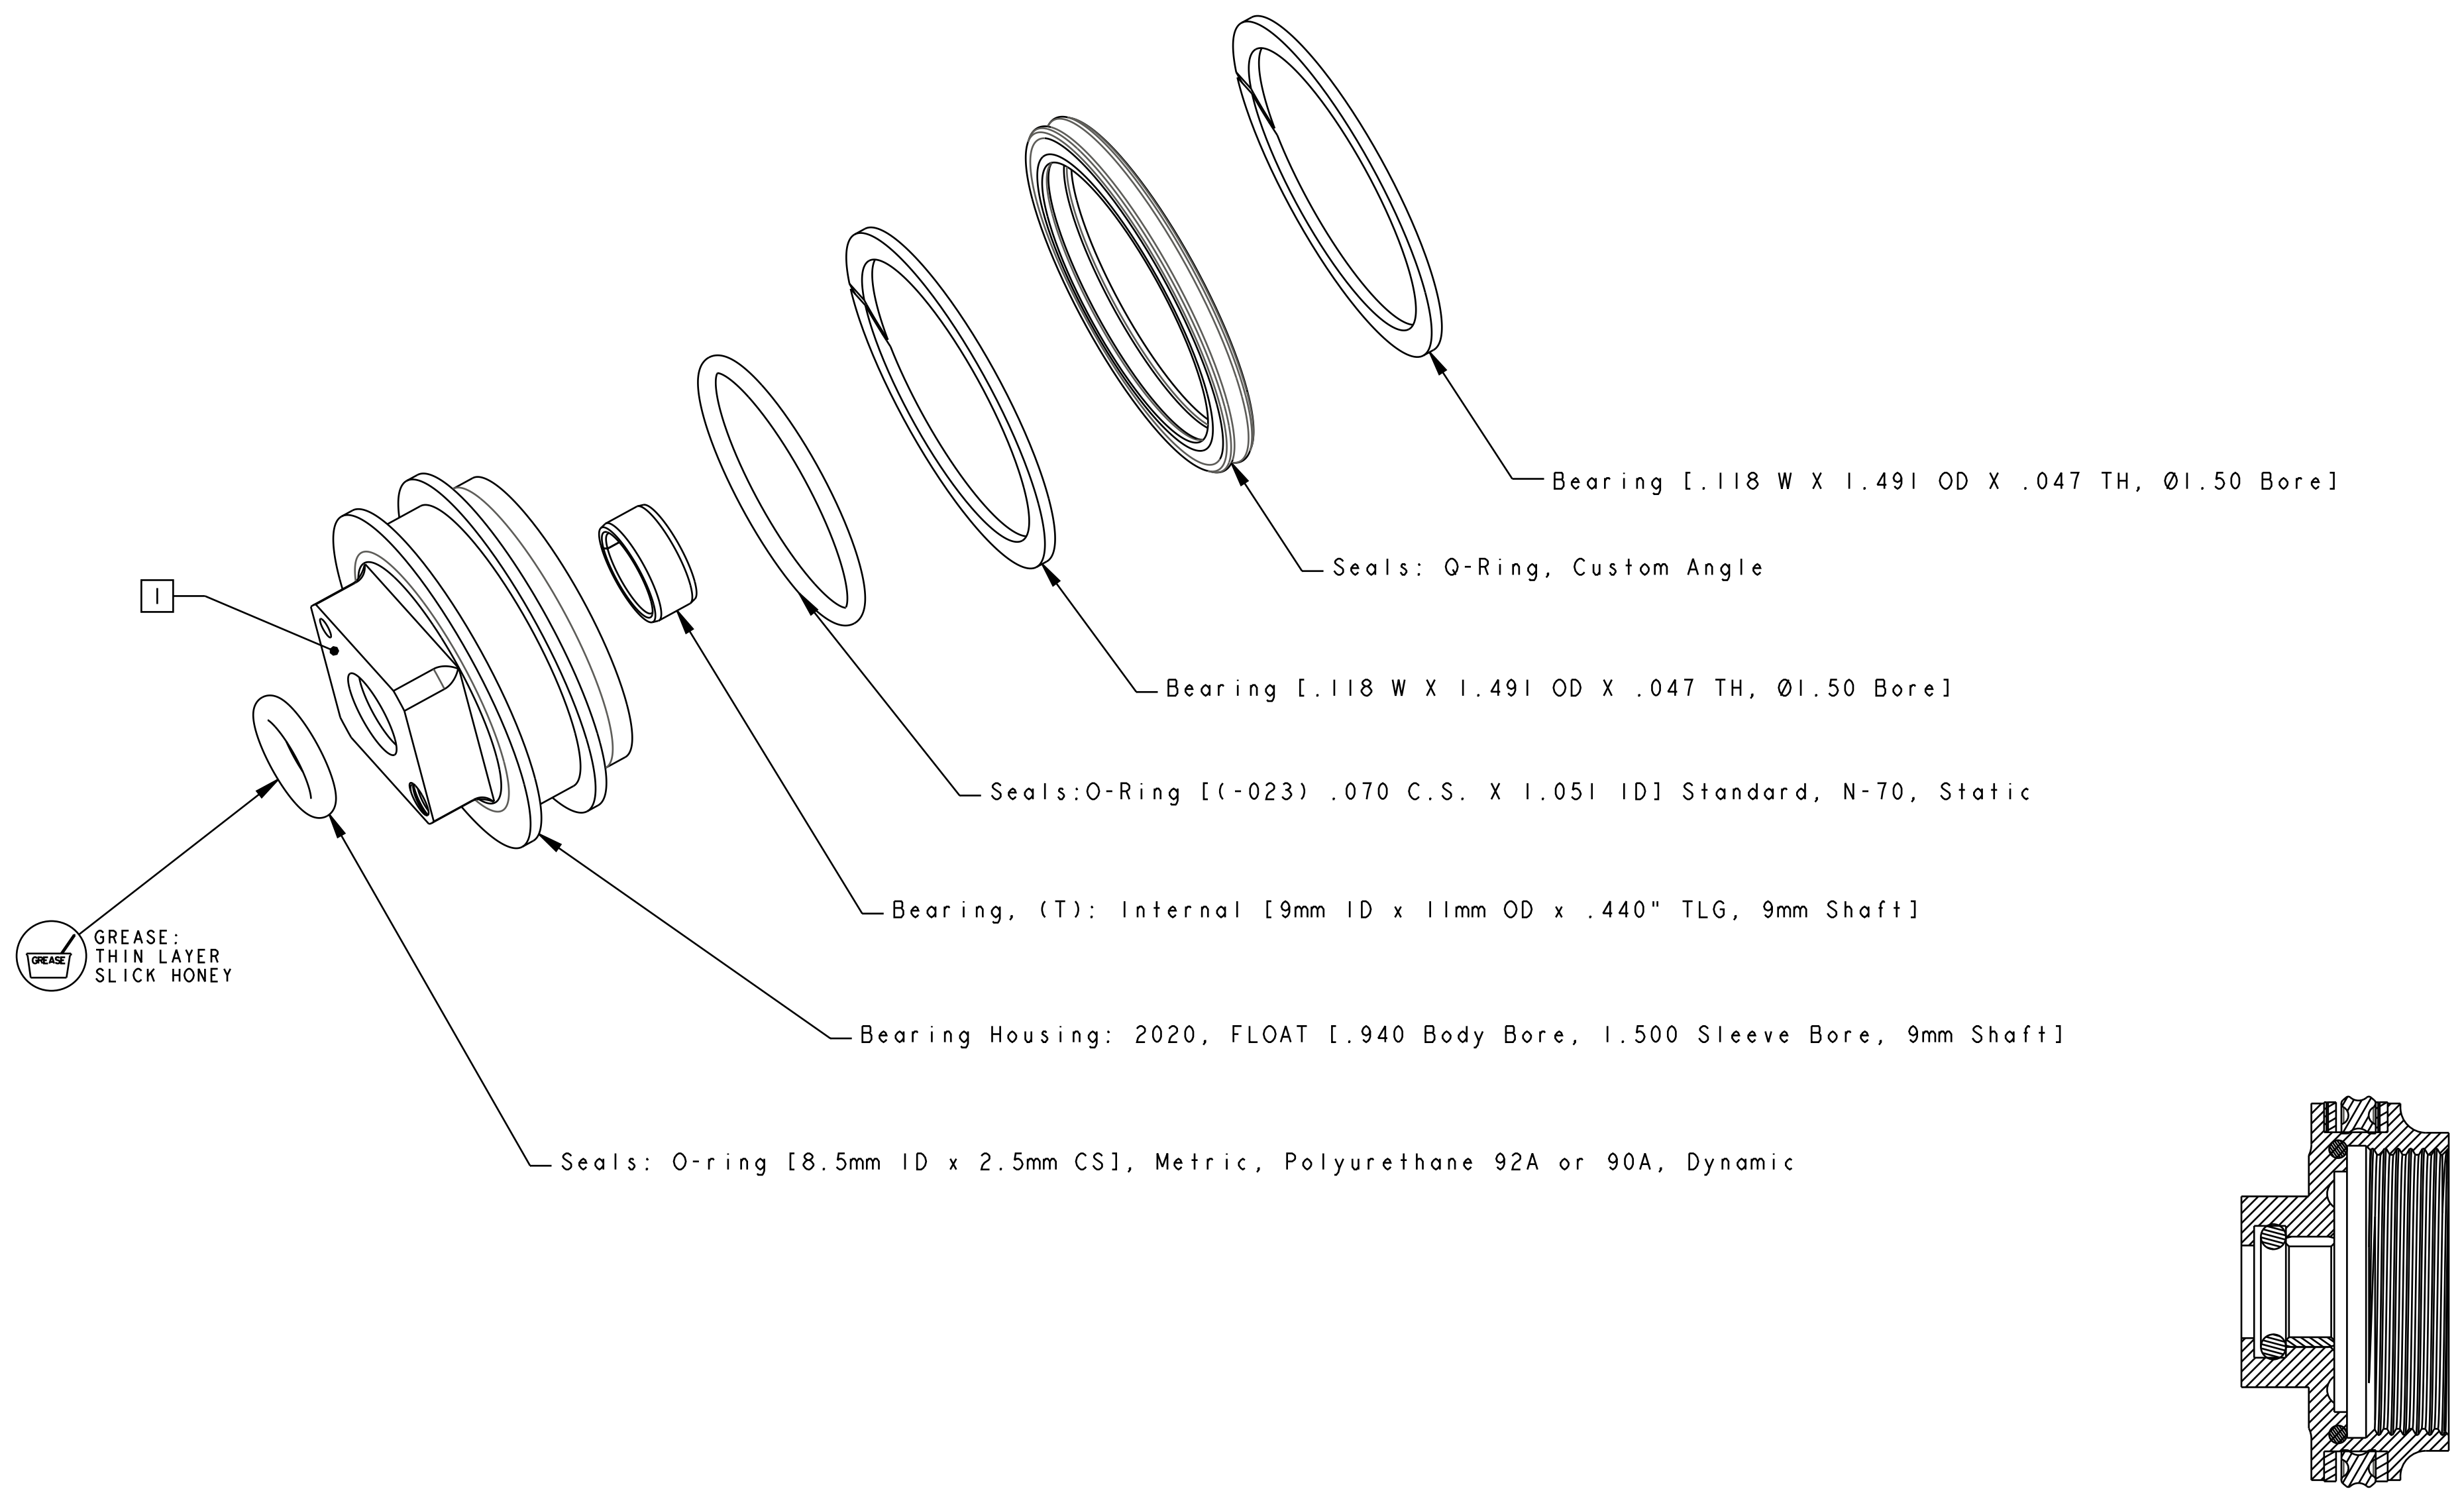

B

B

A

A

- PROPRIETARY -
 THIS DOCUMENT CONTAINS CONFIDENTIAL, PROPRIETARY INFORMATION
 THAT IS FOX PROPERTY. DO NOT DISCLOSE TO OR DUPLICATE
 FOR OTHERS EXCEPT AS AUTHORIZED BY FOX.

FOX		FOX Factory, Inc.		Ph 831-768-1100
		130 Hangar Way, Watsonville, CA 95076 USA		Fax 831-768-9312
TITLE				
BEARING ASSY: FLOAT, 2018, SHORT [.940 BORE, 1.500 BORE, 9mm SHAFT]				
SIZE	DWG. NO.	812-06-087-KIT		
PLOT SCALE	2:1	SHEET 1 OF 1		