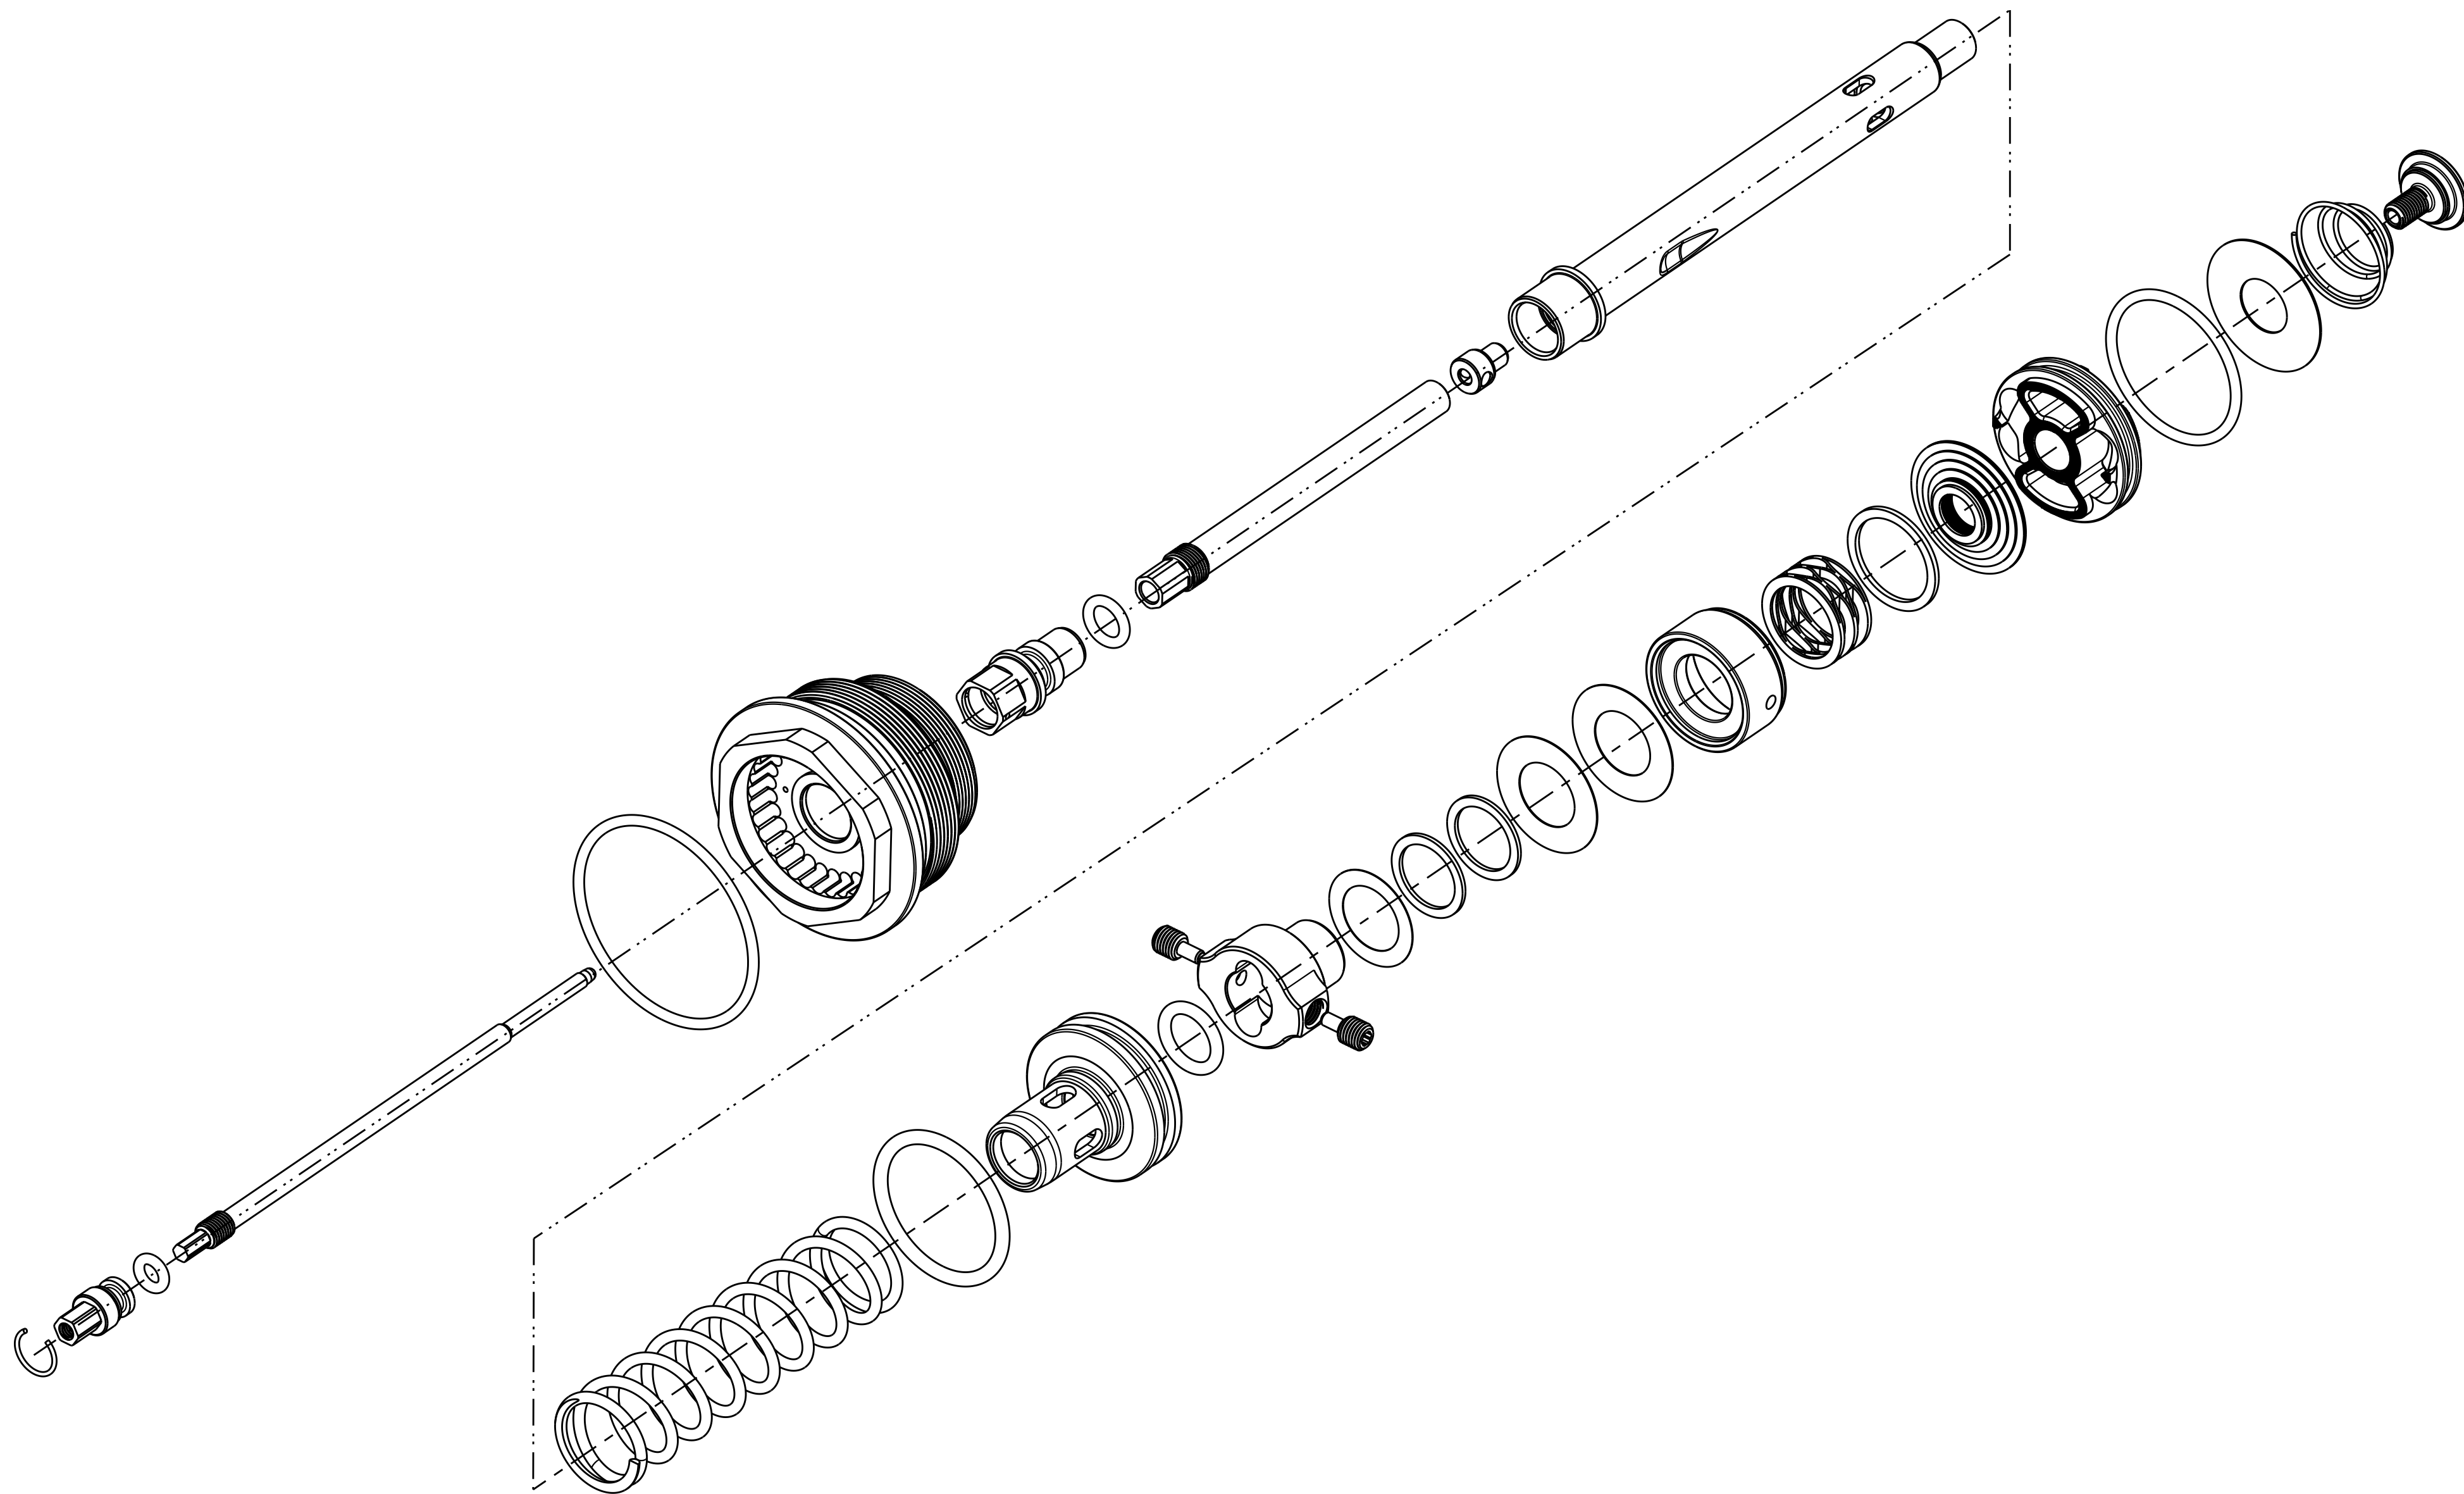

4

3

2

1

D

D

C

C

B

B

A

A

- PROPRIETARY -
THIS DOCUMENT CONTAINS CONFIDENTIAL, PROPRIETARY INFORMATION
THAT IS FOX PROPERTY. DO NOT DISCLOSE TO OR DUPLICATE
FOR OTHERS EXCEPT AS AUTHORIZED BY FOX.

SIZE	DWG. NO.	REV.
C	820-05-747-KIT	B
PLOT SCALE		1.5:1 SHEET
		3 OF 3