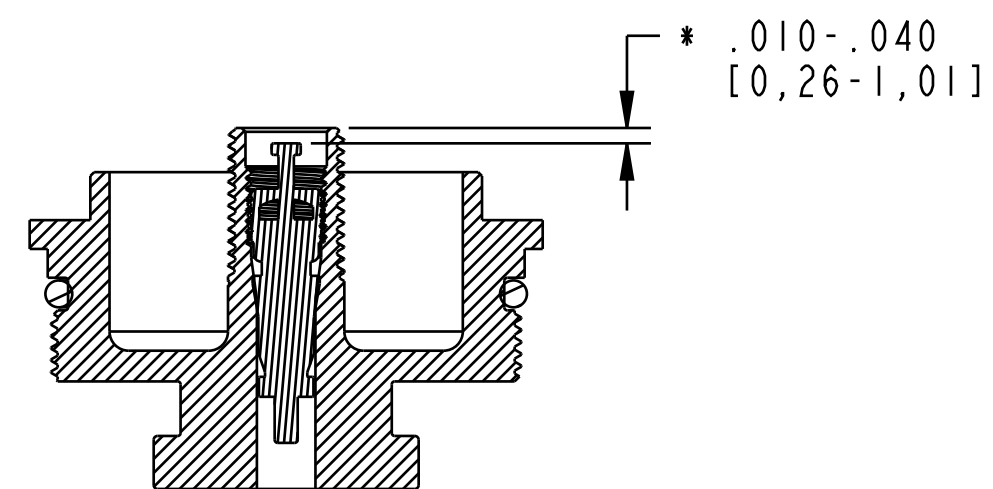

B

B

A

A

SECTION A-A

- PROPRIETARY -  
THIS DOCUMENT CONTAINS CONFIDENTIAL, PROPRIETARY INFORMATION  
THAT IS FOX PROPERTY. DO NOT DISCLOSE TO OR DUPLICATE  
FOR OTHERS EXCEPT AS AUTHORIZED BY FOX.

<b>FOX</b>		<b>FOX Factory, Inc.</b>	Ph 831-768-1100
		130 Hangar Way, Watsonville, CA 95076 USA	Fax 831-768-9312
TITLE			
Topcap Assy, 2025, FLOAT LC NA 2,			
32, Black, SC, Internal Spline			
SIZE	DWG. NO.		
<b>C</b>	820-05-752-KIT		
PLOT SCALE 2.00:1		SHEET 1 OF 1	