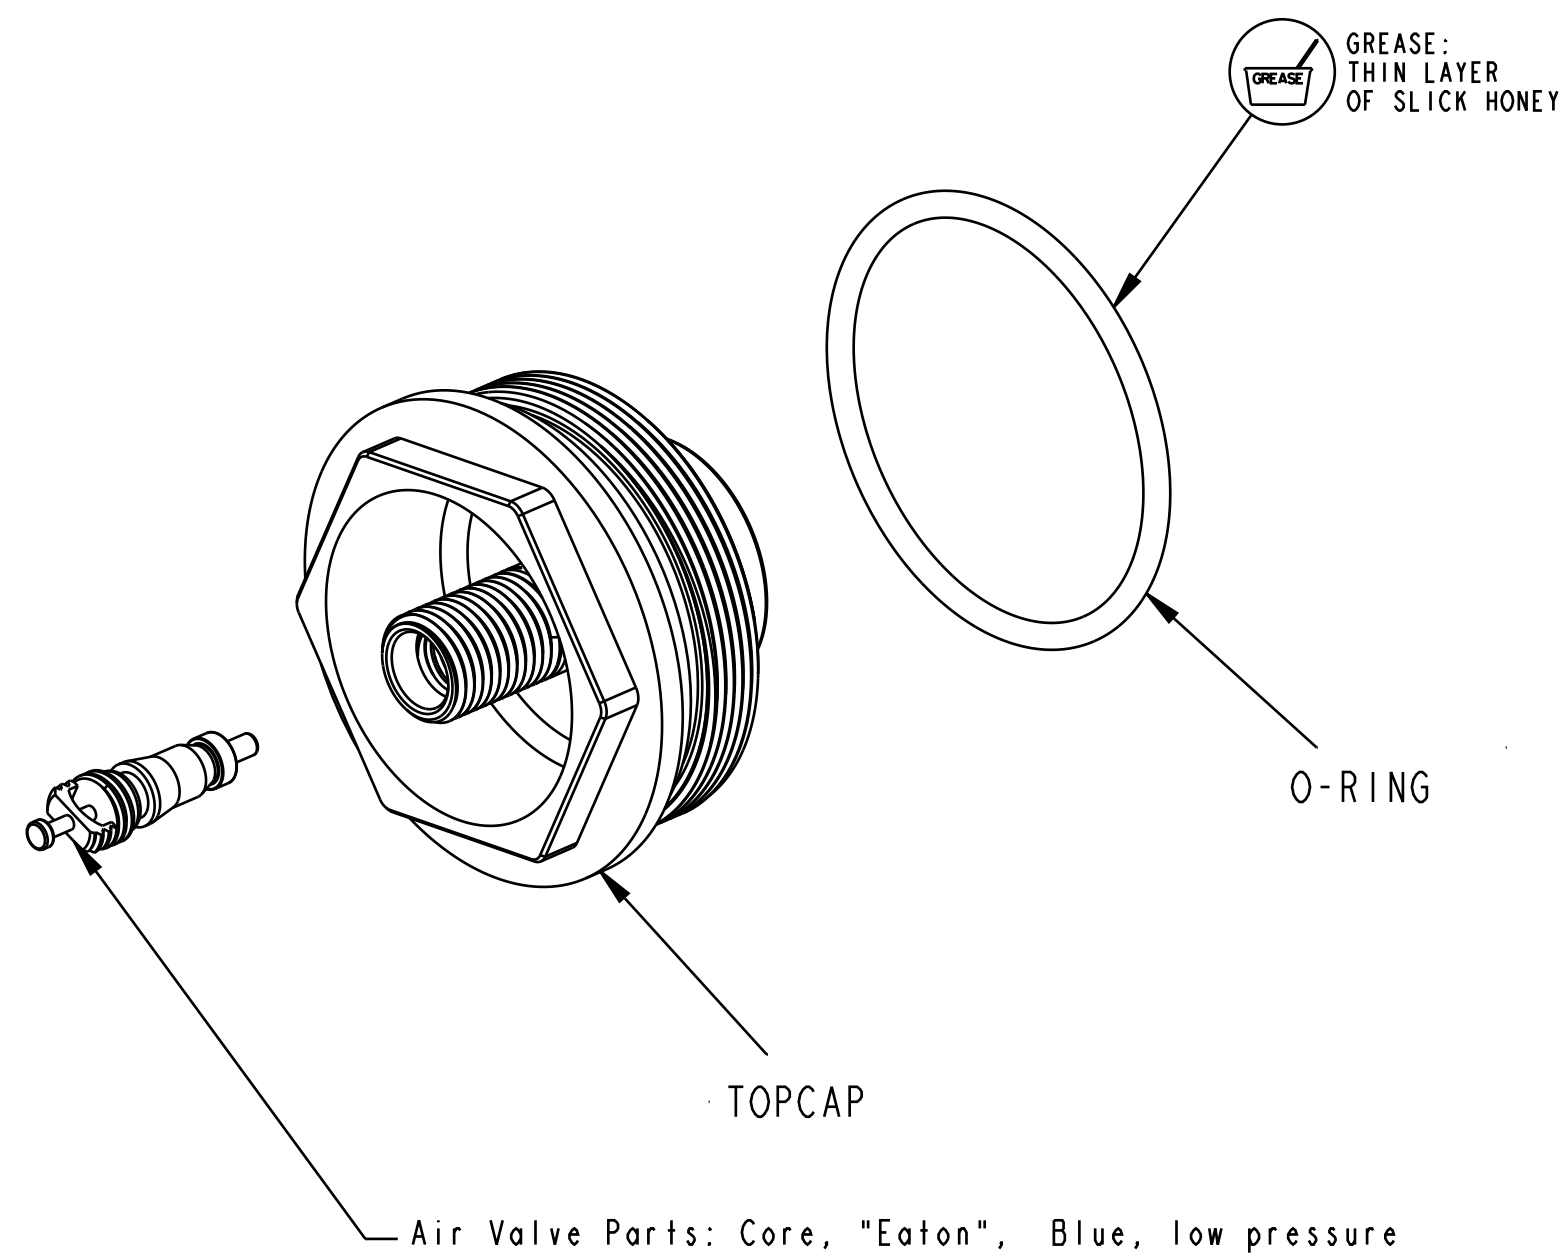

B

B

A

A

SECTION A-A

- PROPRIETARY -  
THIS DOCUMENT CONTAINS CONFIDENTIAL, PROPRIETARY INFORMATION  
THAT IS FOX PROPERTY. DO NOT DISCLOSE TO OR DUPLICATE  
FOR OTHERS EXCEPT AS AUTHORIZED BY FOX.

<b>FOX</b>		<b>FOX Factory, Inc.</b>	Ph 831-768-1100
		130 Hangar Way, Watsonville, CA 95076 USA	Fax 831-768-9312
TITLE			
Topcap Assy, 2025, FLOAT LC NA 2,			
32, Black, SC, Internal Spline			
SIZE	DWG. NO.		
<b>C</b>	820-05-752-KIT		
PLOT SCALE 2.00:1		SHEET 1 OF 1	