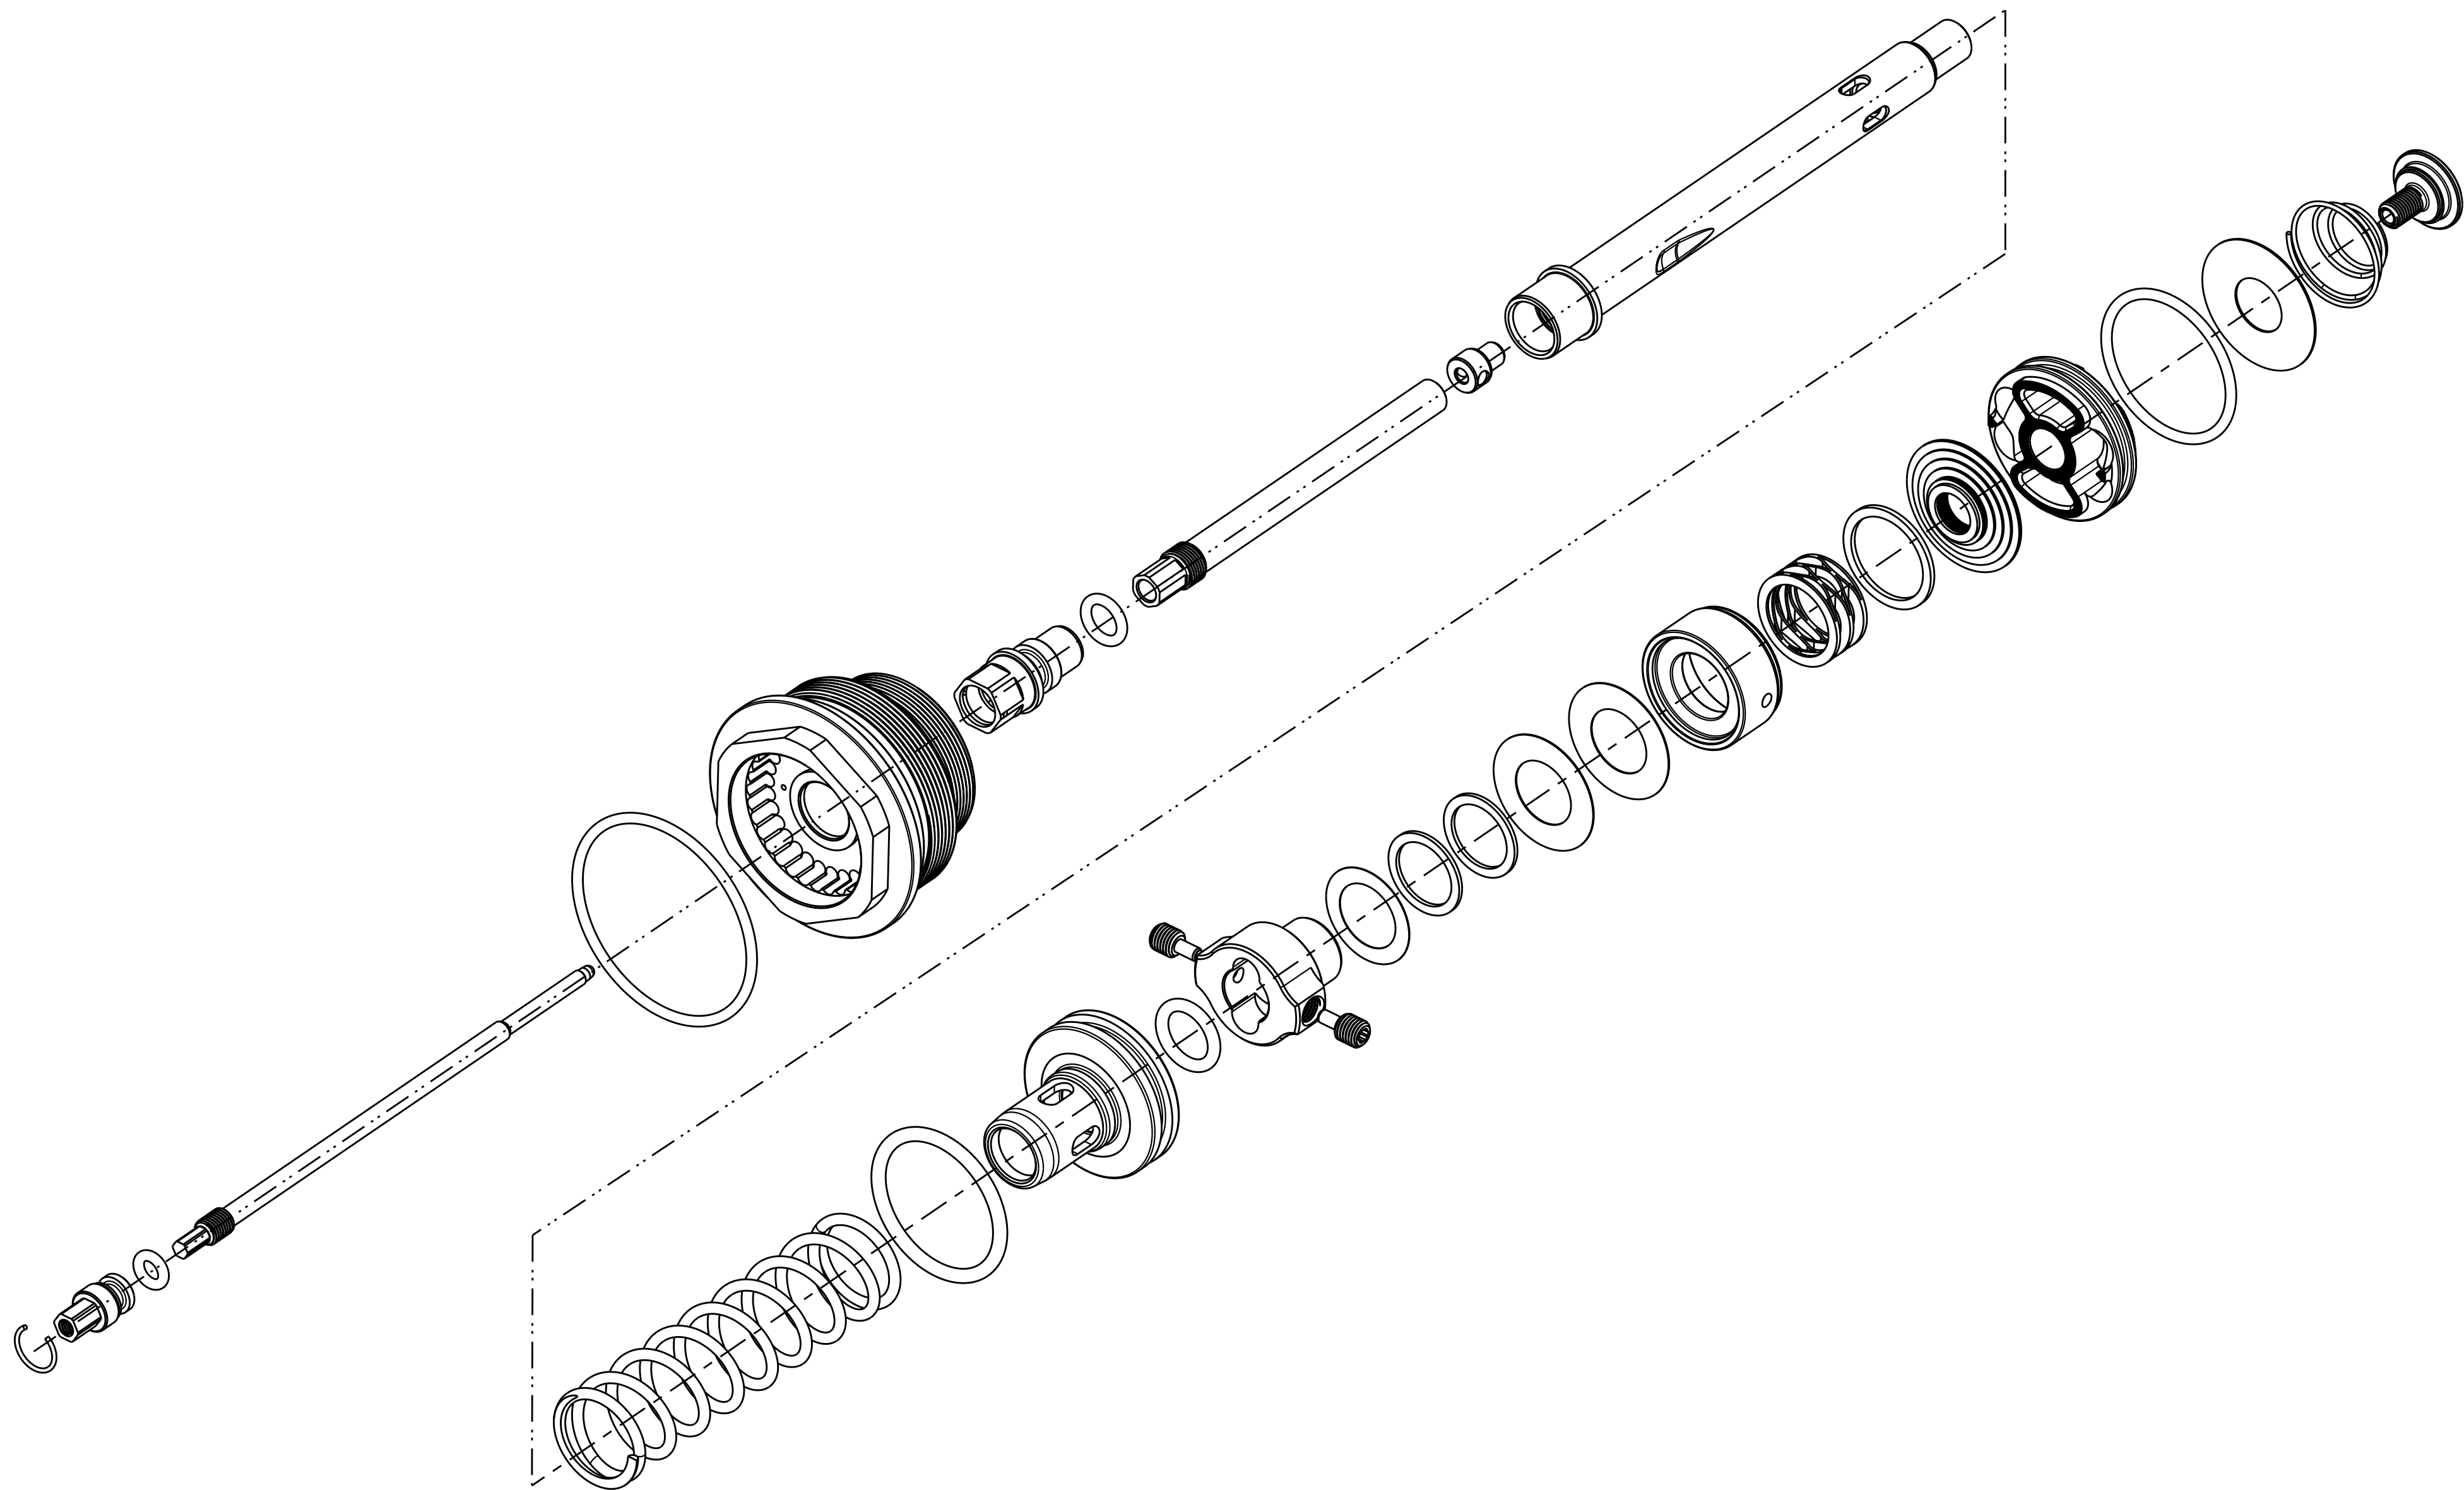

4

3

2

1

D

D

C

C

B

B

A

A

- PROPRIETARY -
 THIS DOCUMENT CONTAINS CONFIDENTIAL, PROPRIETARY INFORMATION
 THAT IS FOX PROPERTY. DO NOT DISCLOSE TO OR DUPLICATE
 FOR OTHERS EXCEPT AS AUTHORIZED BY FOX.

SIZE C	DWG. NO. 820-05-749-KIT	REV. B
PLOT SCALE 1.5:1 SHEET		3 OF 3