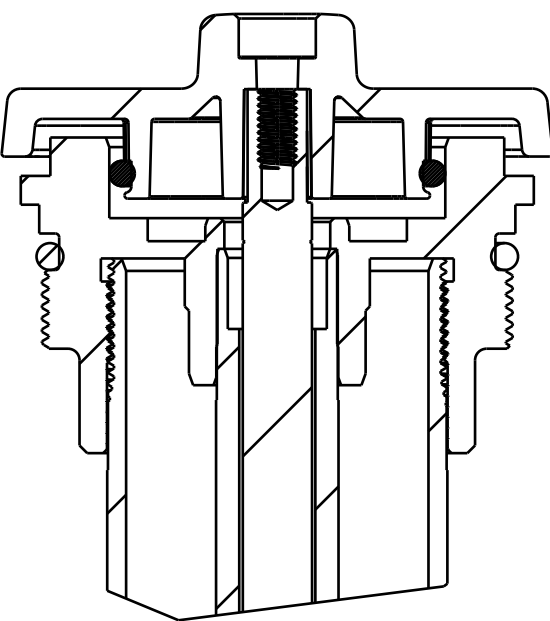

4

3

2

1

SECTION A-A  
SCALE 2:1

PROPRIETARY  
THIS DOCUMENT CONTAINS CONFIDENTIAL, PROPRIETARY INFORMATION  
THAT IS FOX PROPERTY. DO NOT DISCLOSE TO OR DUPLICATE  
FOR OTHERS EXCEPT AS AUTHORIZED BY FOX.

<b>FOX</b>		<b>FOX Factory, Inc.</b>	Ph 831-768-1100
		130 Hangar Way, Watsonville, CA 95076 USA	Fax 831-768-9312
TITLE			
2025 34 150, Rail 2.0			
AWL Cart Assy Complete			
SIZE DWG. NO.		820-18-526-KIT	
C			
PLOT SCALE 0.75:1		SHEET 1 OF 2	