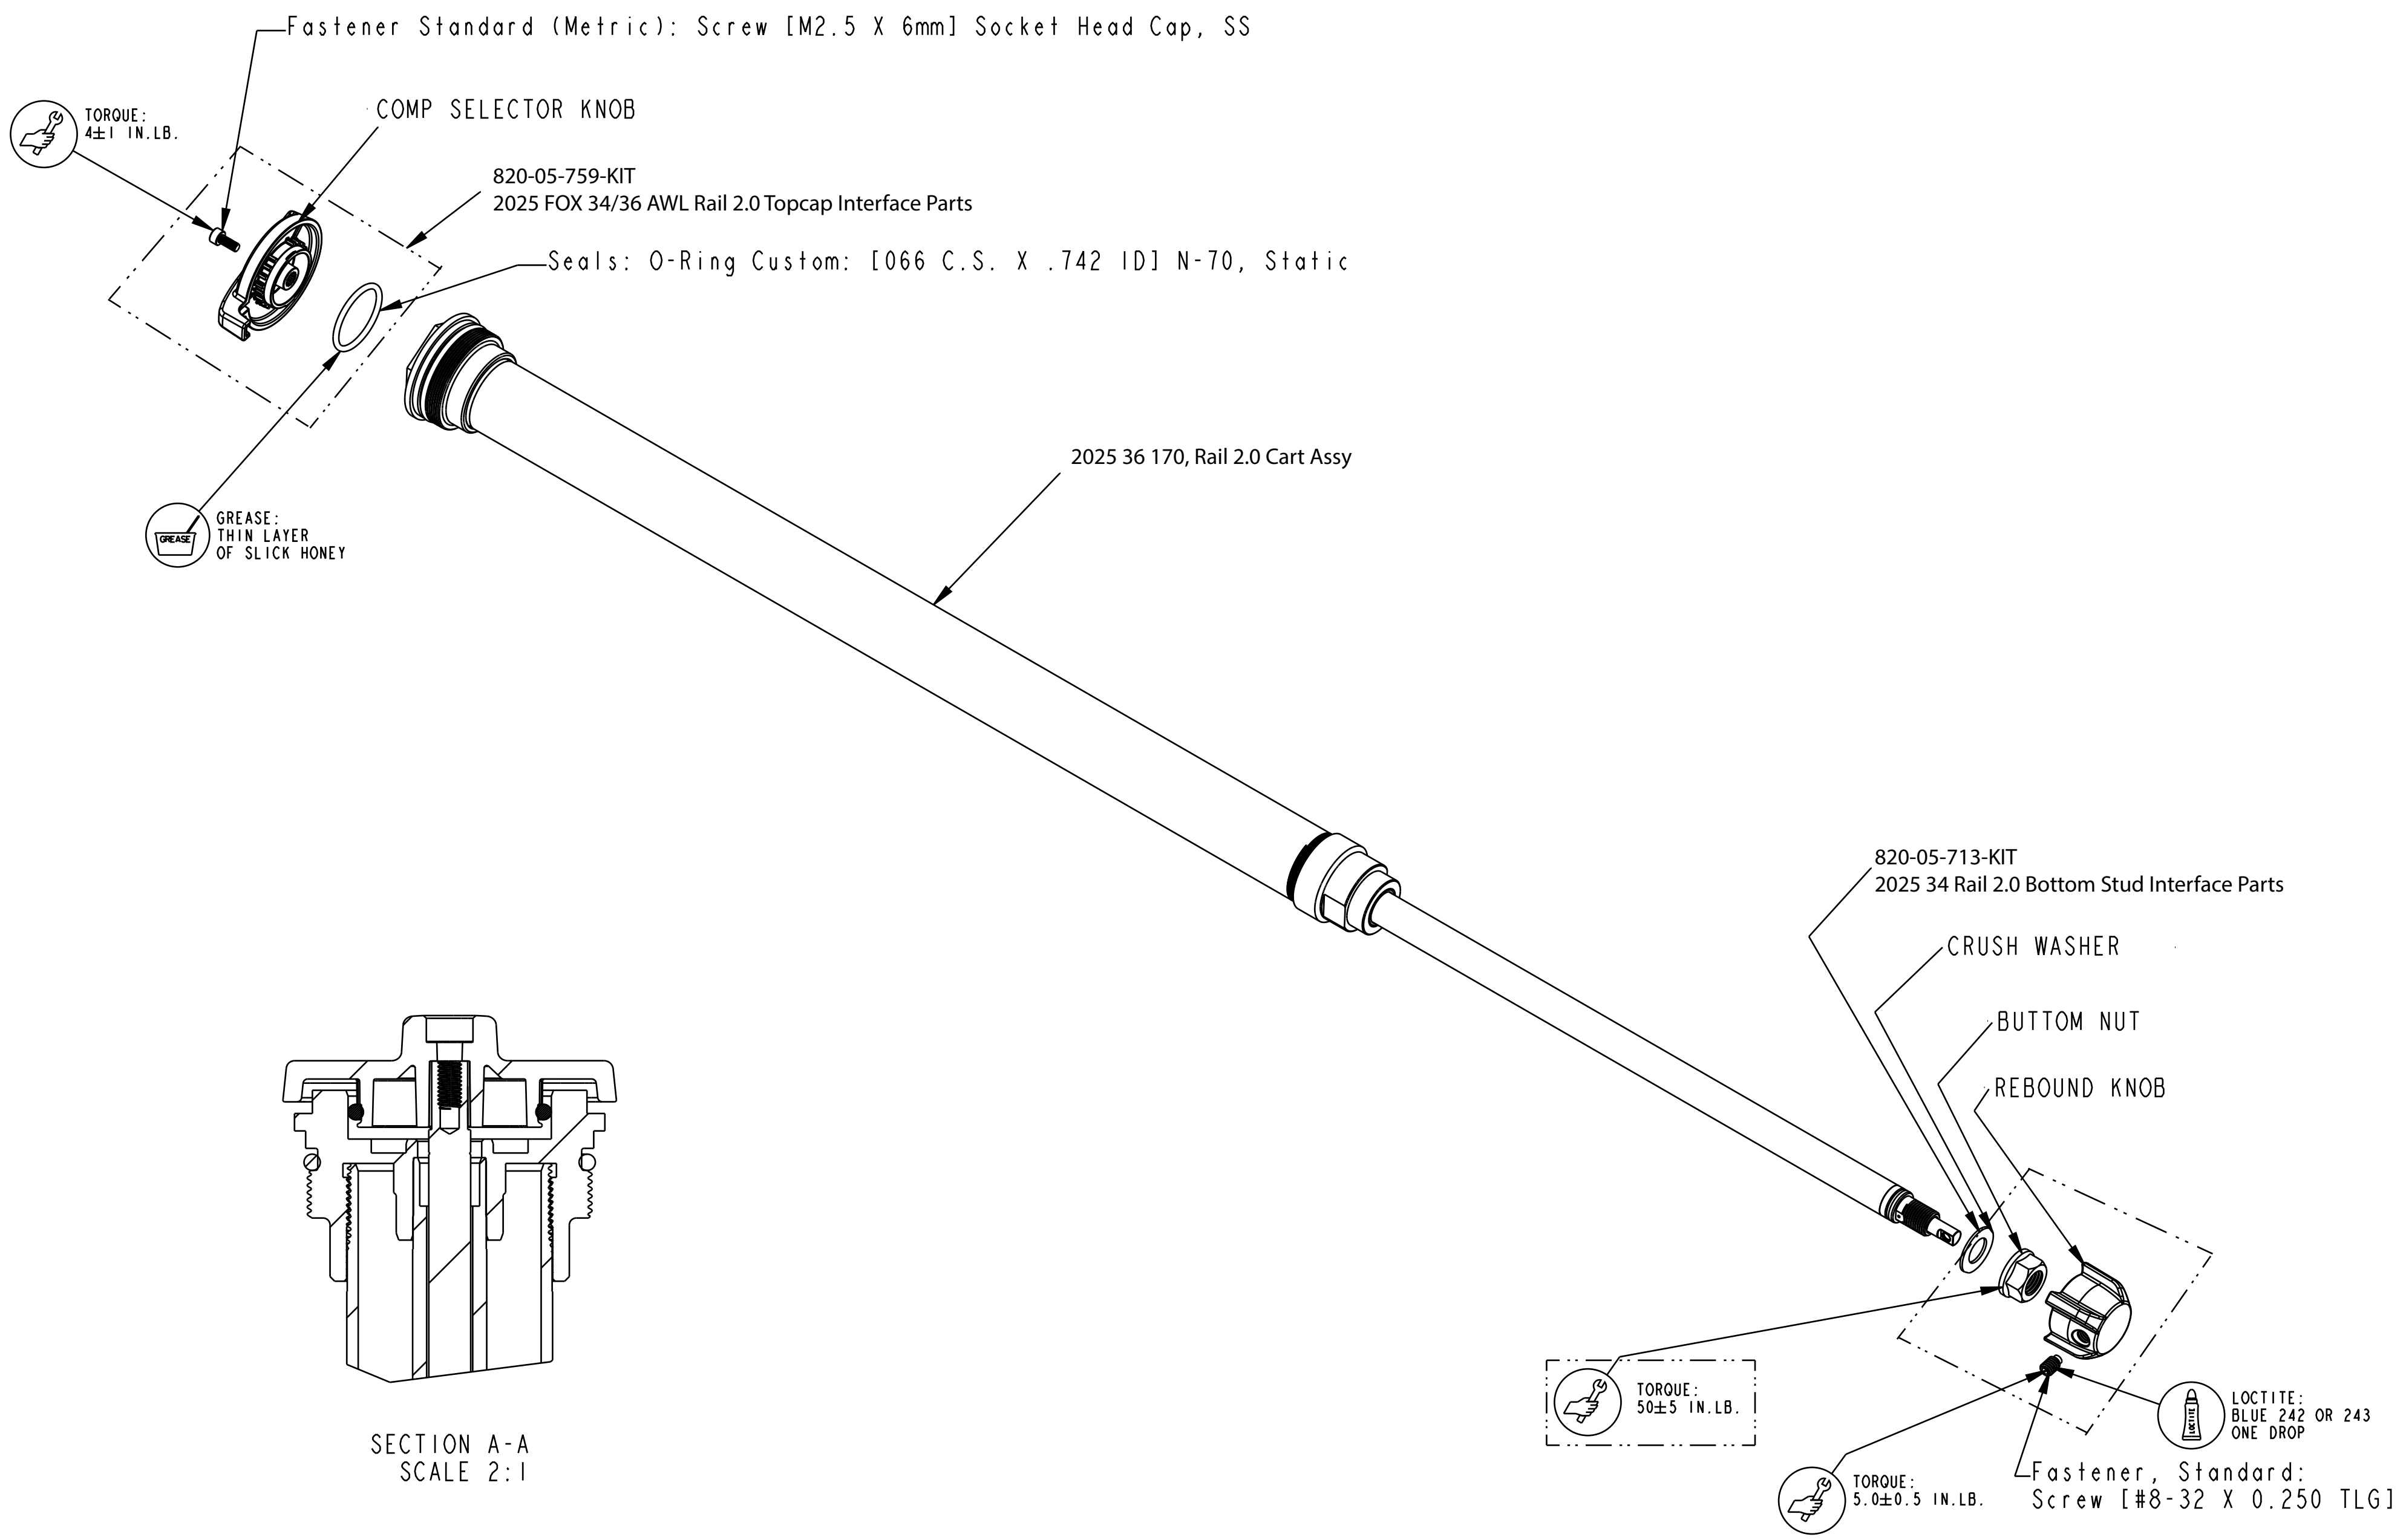

4

3

2

1

SECTION A-A  
SCALE 2:1

PROPRIETARY  
THIS DOCUMENT CONTAINS CONFIDENTIAL, PROPRIETARY INFORMATION  
THAT IS FOX PROPERTY. DO NOT DISCLOSE TO OR DUPLICATE  
FOR OTHERS EXCEPT AS AUTHORIZED BY FOX.

<b>FOX</b>		<b>FOX Factory, Inc.</b>	Ph 831-768-1100
		130 Hangar Way, Watsonville, CA 95076 USA	Fax 831-768-9312
TITLE			
2025 34 150, Rail 2.0			
AWL Cart Assy Complete			
SIZE DWG. NO.		820-18-526-KIT	
C			
PLOT SCALE 0.75:1		SHEET 1 OF 2	