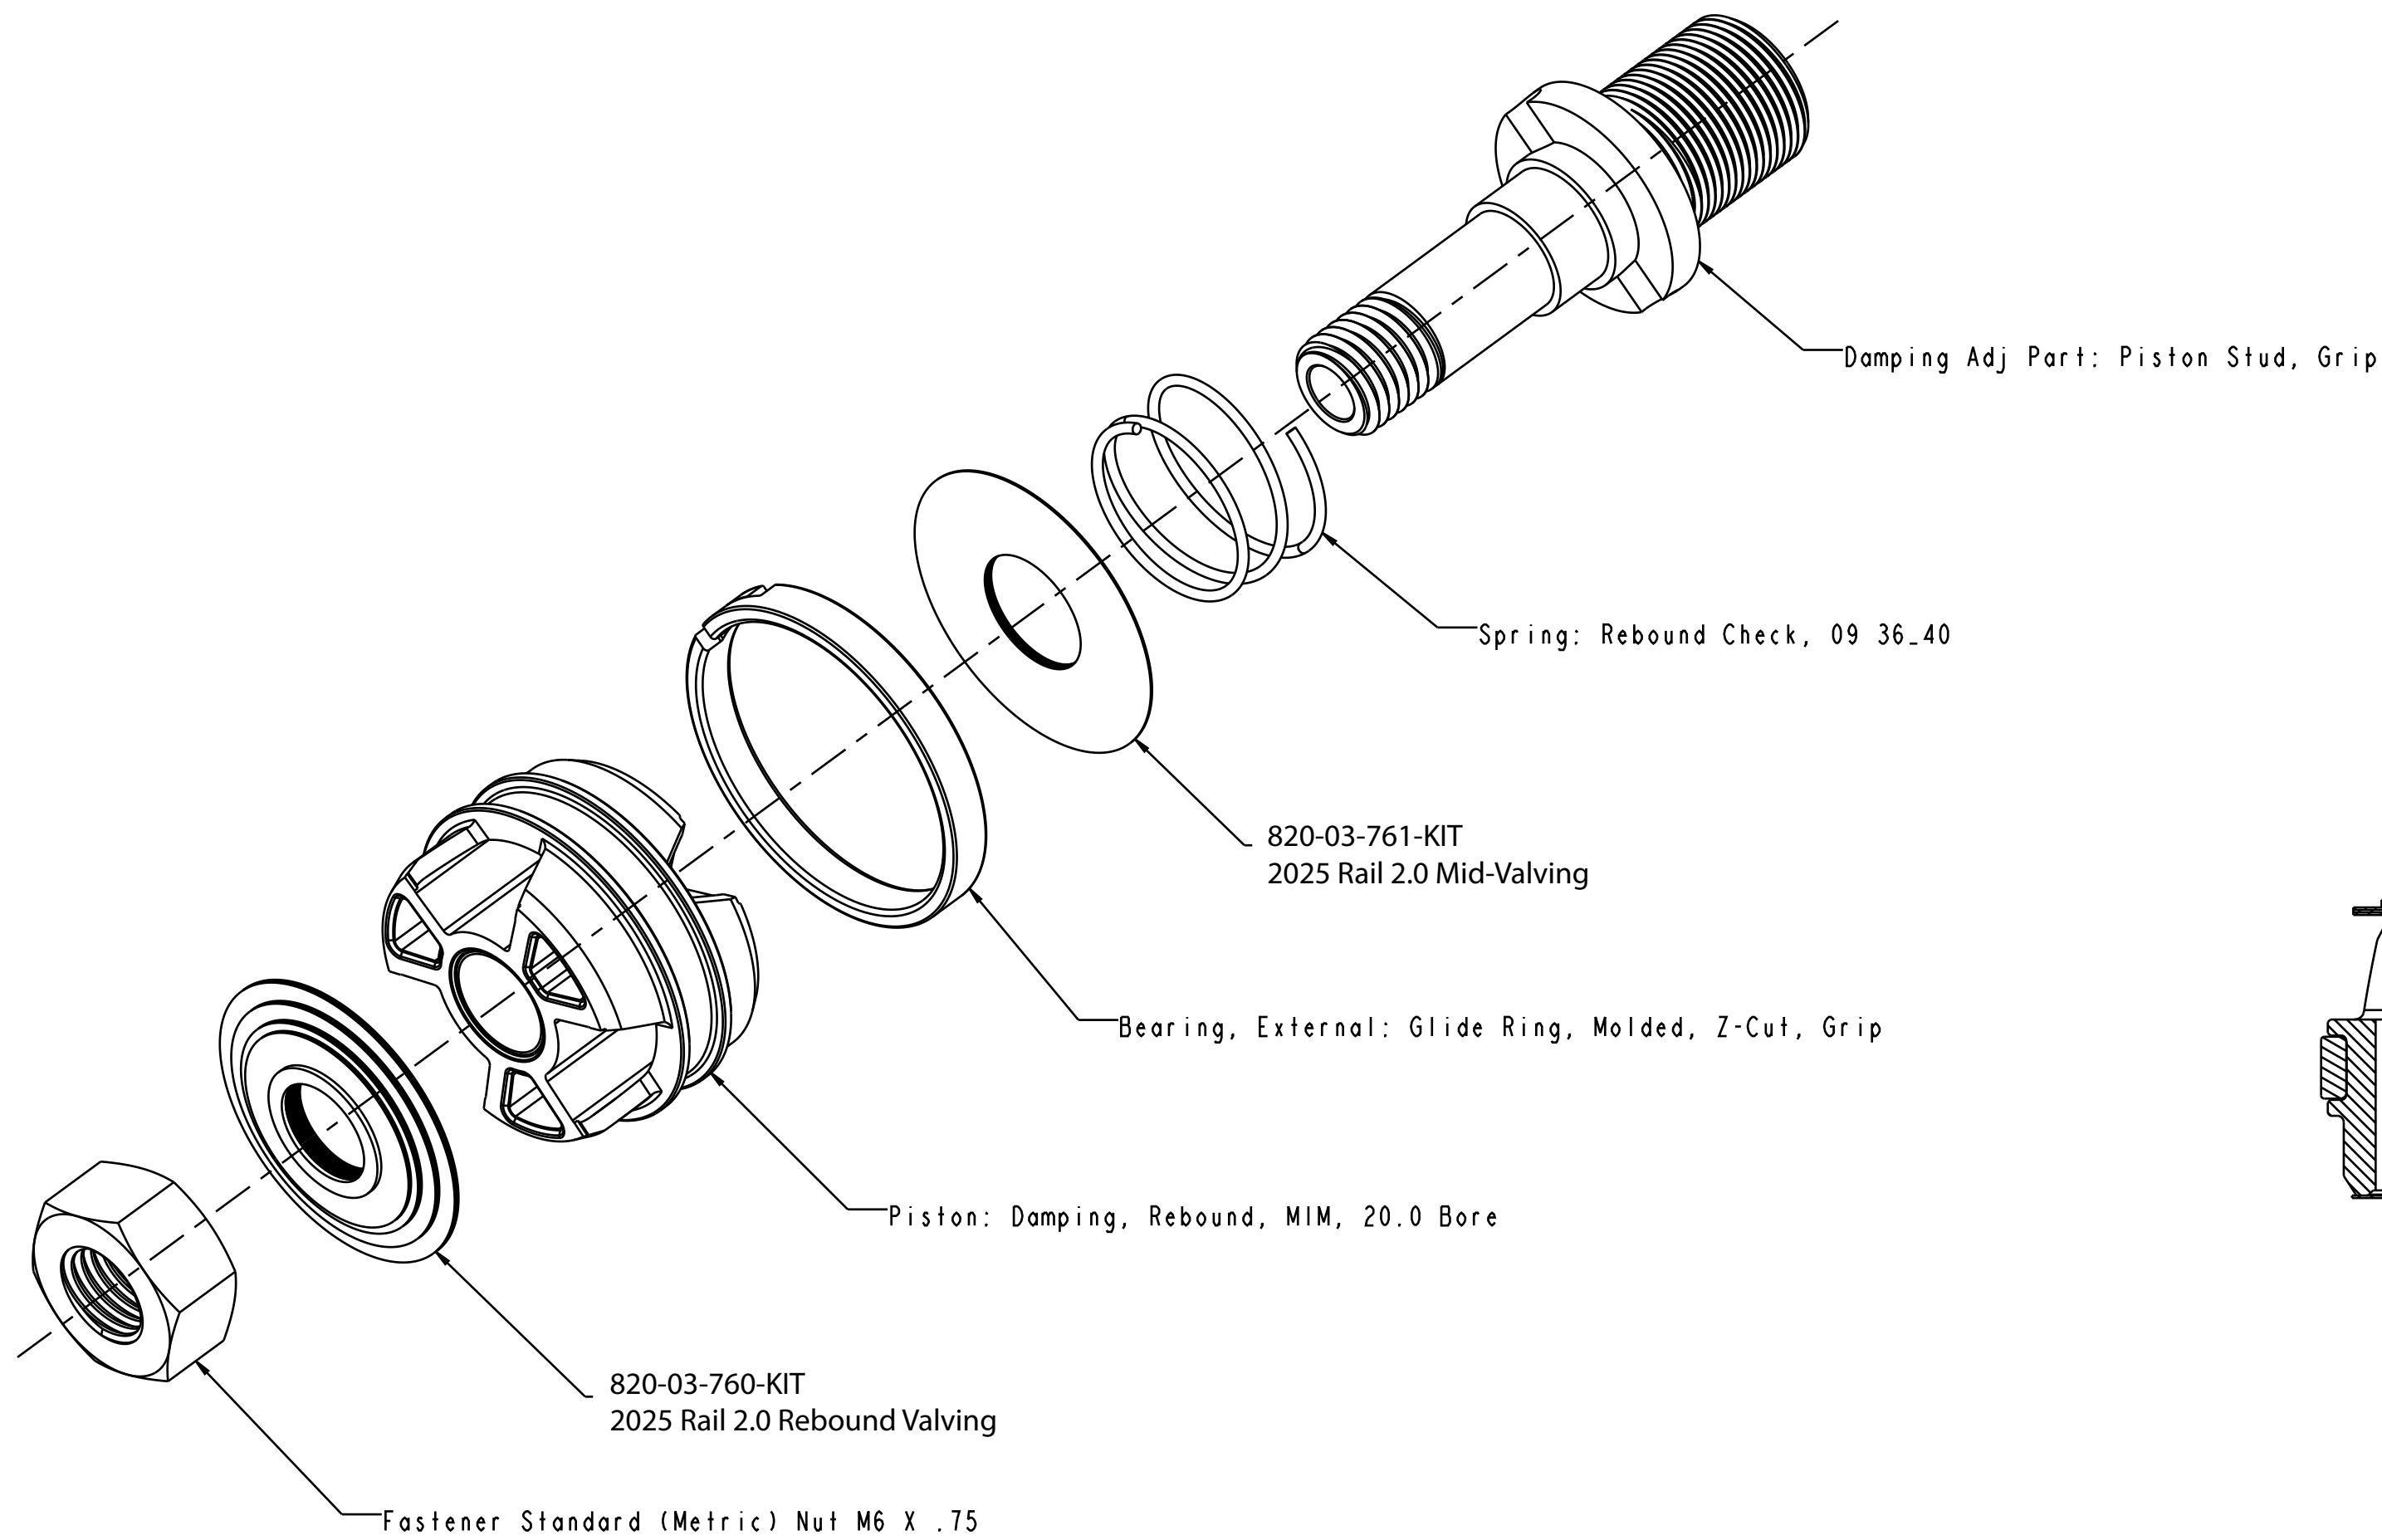

4

3

2

1

— PROPRIETARY —
THIS DOCUMENT CONTAINS CONFIDENTIAL, PROPRIETARY INFORMATION THAT IS FOX PROPERTY. DO NOT DISCLOSE TO OR DUPLICATE FOR OTHERS EXCEPT AS AUTHORIZED BY FOX.

SECTION A-A
SCALE 4:1

		FOX Factory, Inc. 2055 Sugarloaf Circle, Suite 300 Duluth, Ga 30097 USA Phone 800-369-7469	
TITLE Assy Dwg: 2025 Rail 2.0 Rebound Piston Assembly			
SIZE C	DWG. NO. 820-03-762-KIT	REV A	
PLOT SCALE: 3:1		SHEET: 1 OF 1	