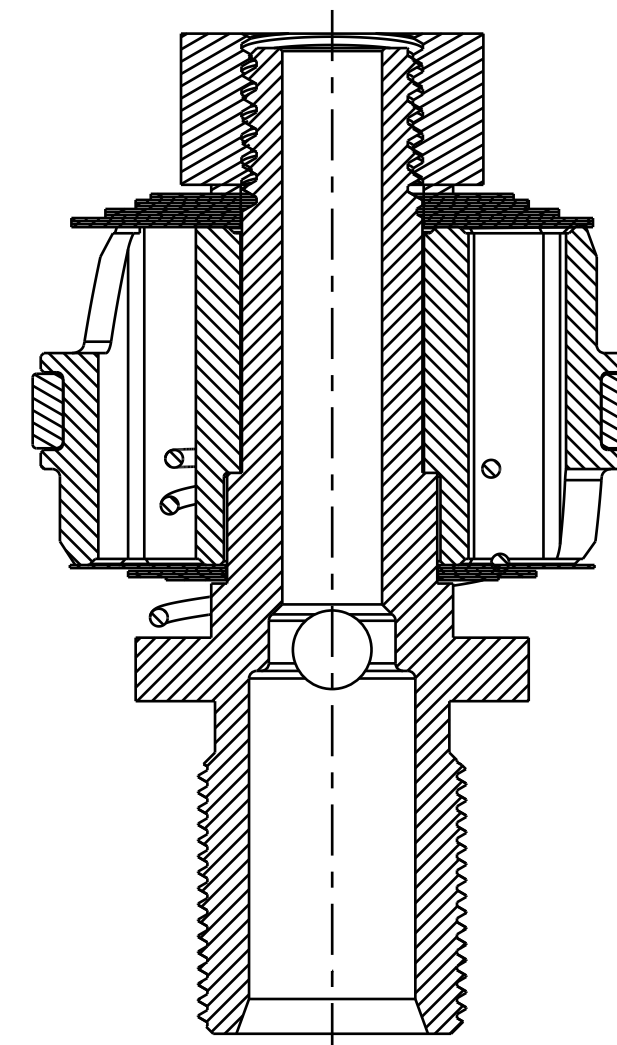

4

3

2

1

— PROPRIETARY —
THIS DOCUMENT CONTAINS CONFIDENTIAL, PROPRIETARY INFORMATION THAT IS FOX PROPERTY. DO NOT DISCLOSE TO OR DUPLICATE FOR OTHERS EXCEPT AS AUTHORIZED BY FOX.

SECTION A-A
SCALE 4:1

		FOX Factory, Inc. 2055 Sugarloaf Circle, Suite 300 Duluth, Ga 30097 USA Phone 800-369-7469	
TITLE Assy Dwg: 2025 Rail 2.0 Rebound Piston Assembly			
SIZE C	DWG. NO. 820-03-762-KIT	REV A	
PLOT SCALE: 3:1		SHEET: 1 OF 1	

4

3

2

1