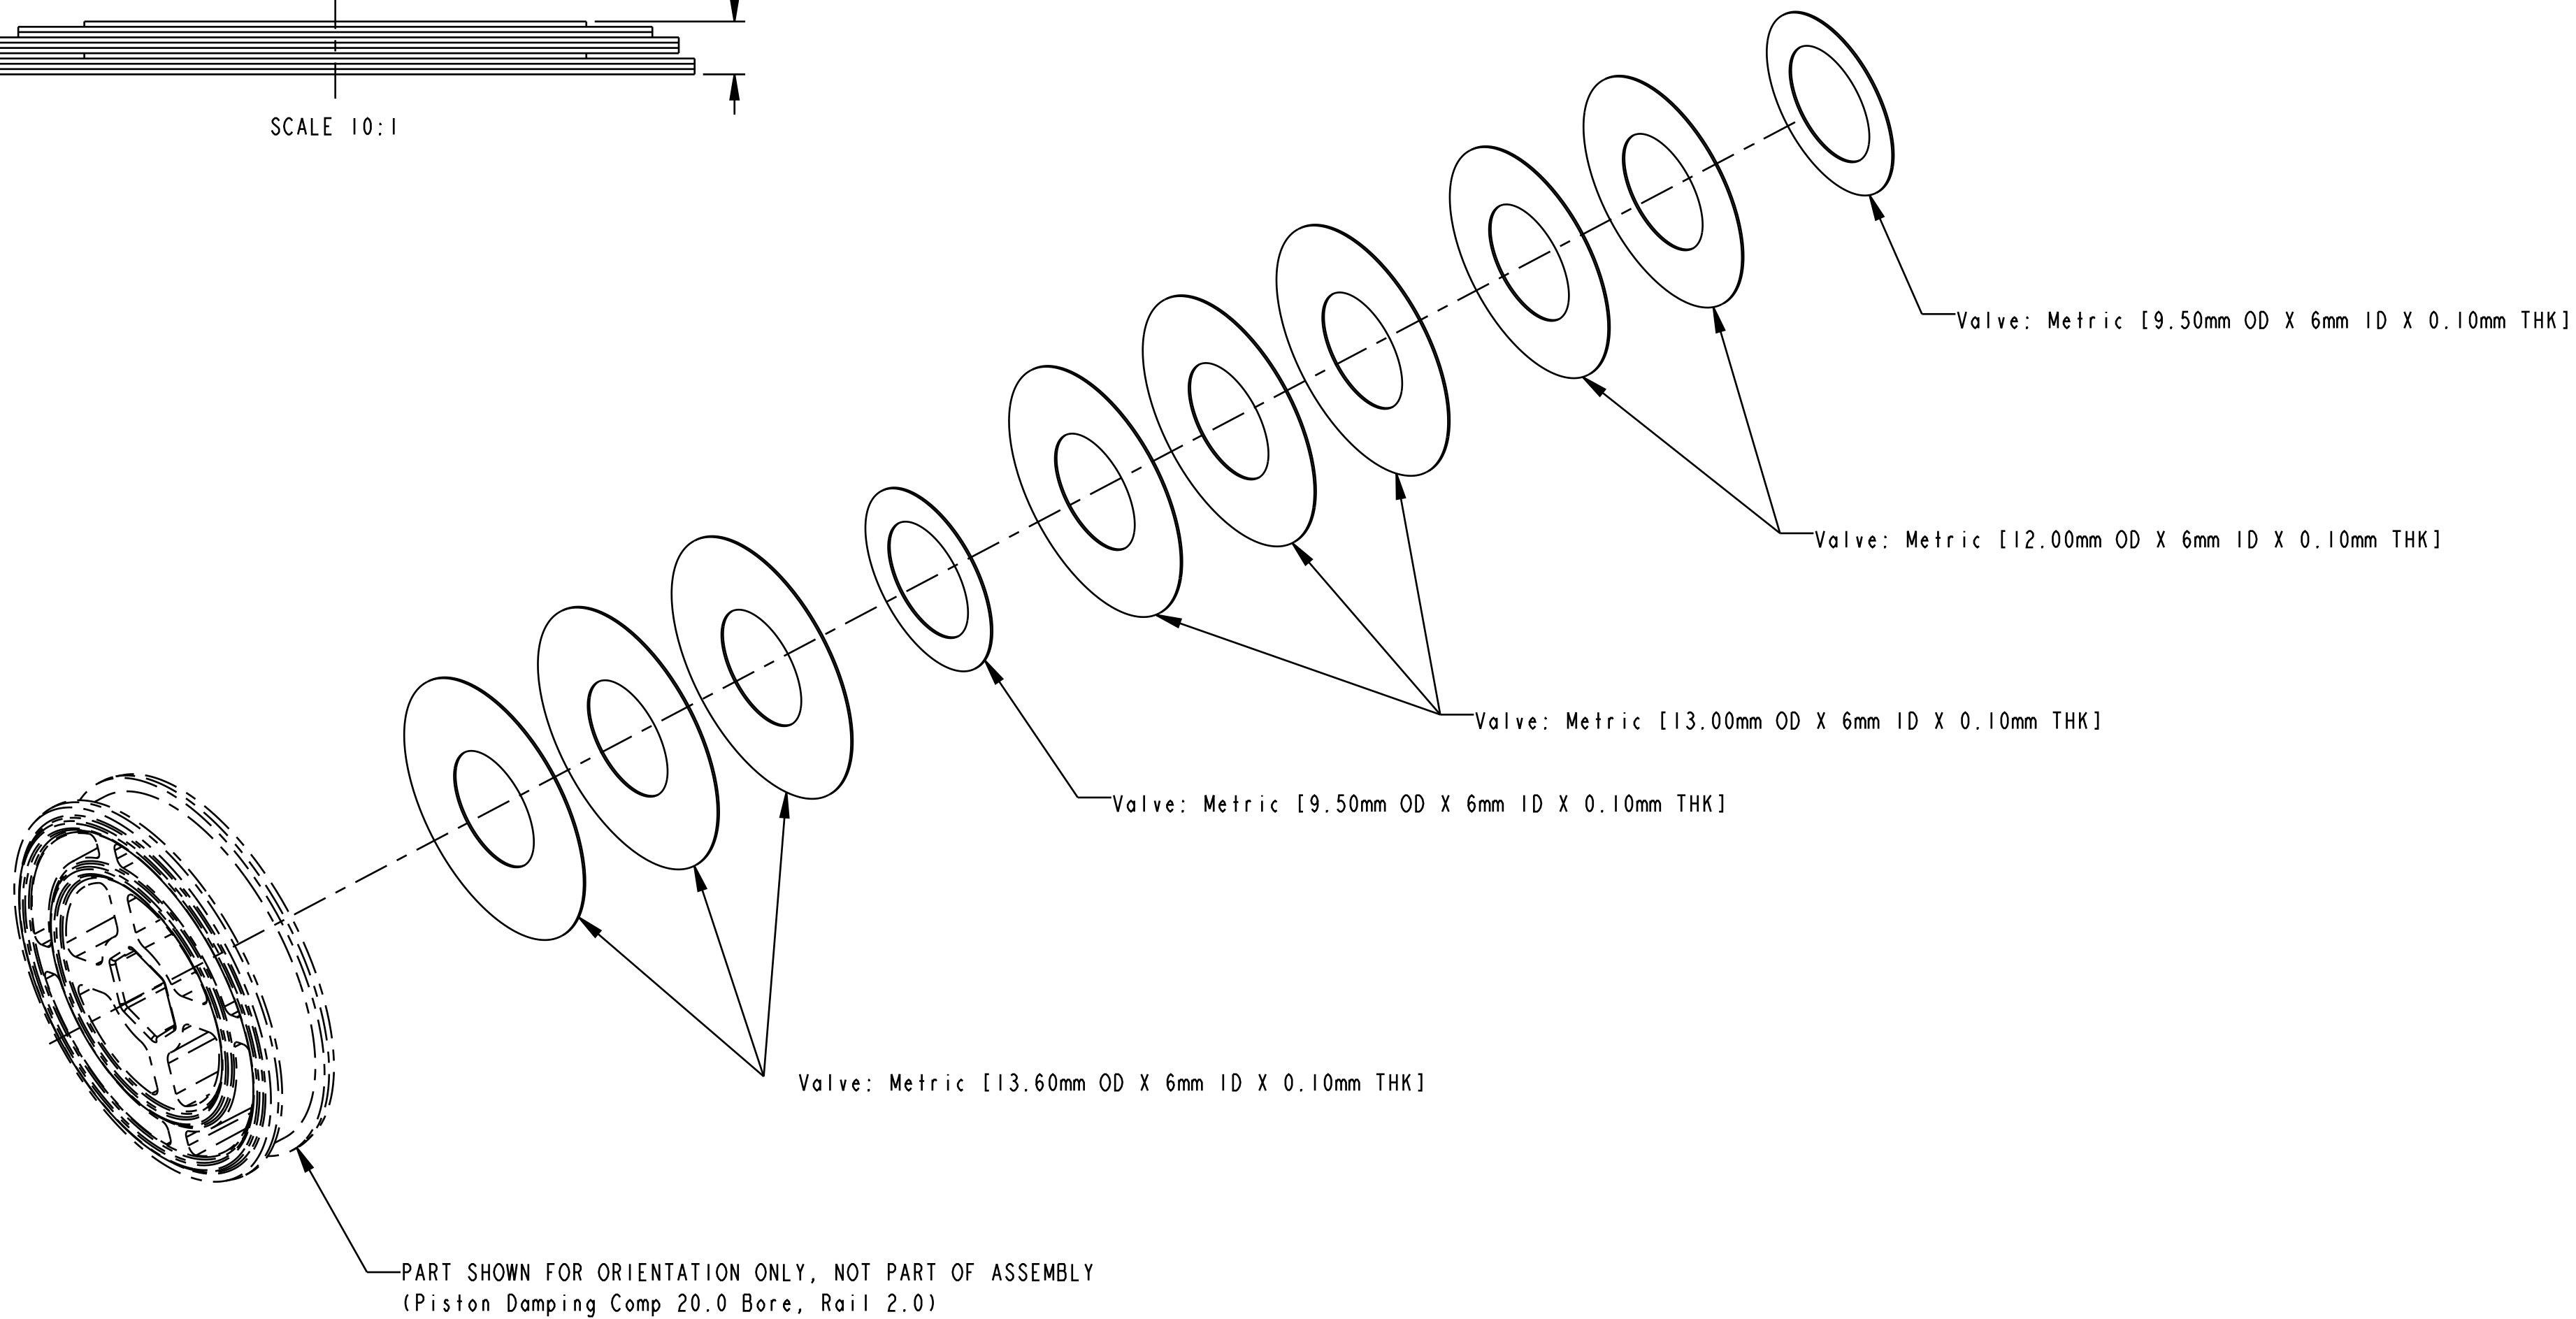

4

3

2

1

☐ PROPRIETARY ☐

THIS DOCUMENT CONTAINS CONFIDENTIAL, PROPRIETARY INFORMATION THAT IS FOX PROPERTY. DO NOT DISCLOSE TO OR DUPLICATE FOR OTHERS EXCEPT AS AUTHORIZED BY FOX.

FOX Factory, Inc.
 2055 Sugarloaf Circle, Suite 300
 Duluth, Ga 30097 USA Phone 800-369-7469

TITLE		
2025 Rail 2.0 Compression Valving		
SIZE	DWG. NO.	REV
C	820-03-759-KIT	A
PLOT SCALE: 4:1		SHEET: 1 OF 1

4

3

2

1