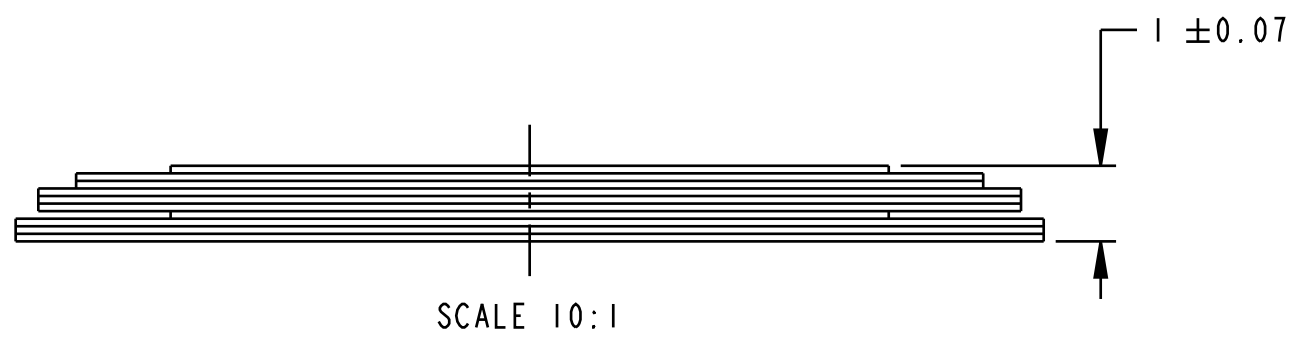

4

3

2

1

☐ PROPRIETARY ☐

THIS DOCUMENT CONTAINS CONFIDENTIAL, PROPRIETARY INFORMATION THAT IS FOX PROPERTY. DO NOT DISCLOSE TO OR DUPLICATE FOR OTHERS EXCEPT AS AUTHORIZED BY FOX.

FOX Factory, Inc.
 2055 Sugarloaf Circle, Suite 300
 Duluth, Ga 30097 USA Phone 800-369-7469

TITLE		
2025 Rail 2.0 Compression Valving		
SIZE	DWG. NO.	REV
C	820-03-759-KIT	A
PLOT SCALE: 4:1		SHEET: 1 OF 1

4

3

2

1