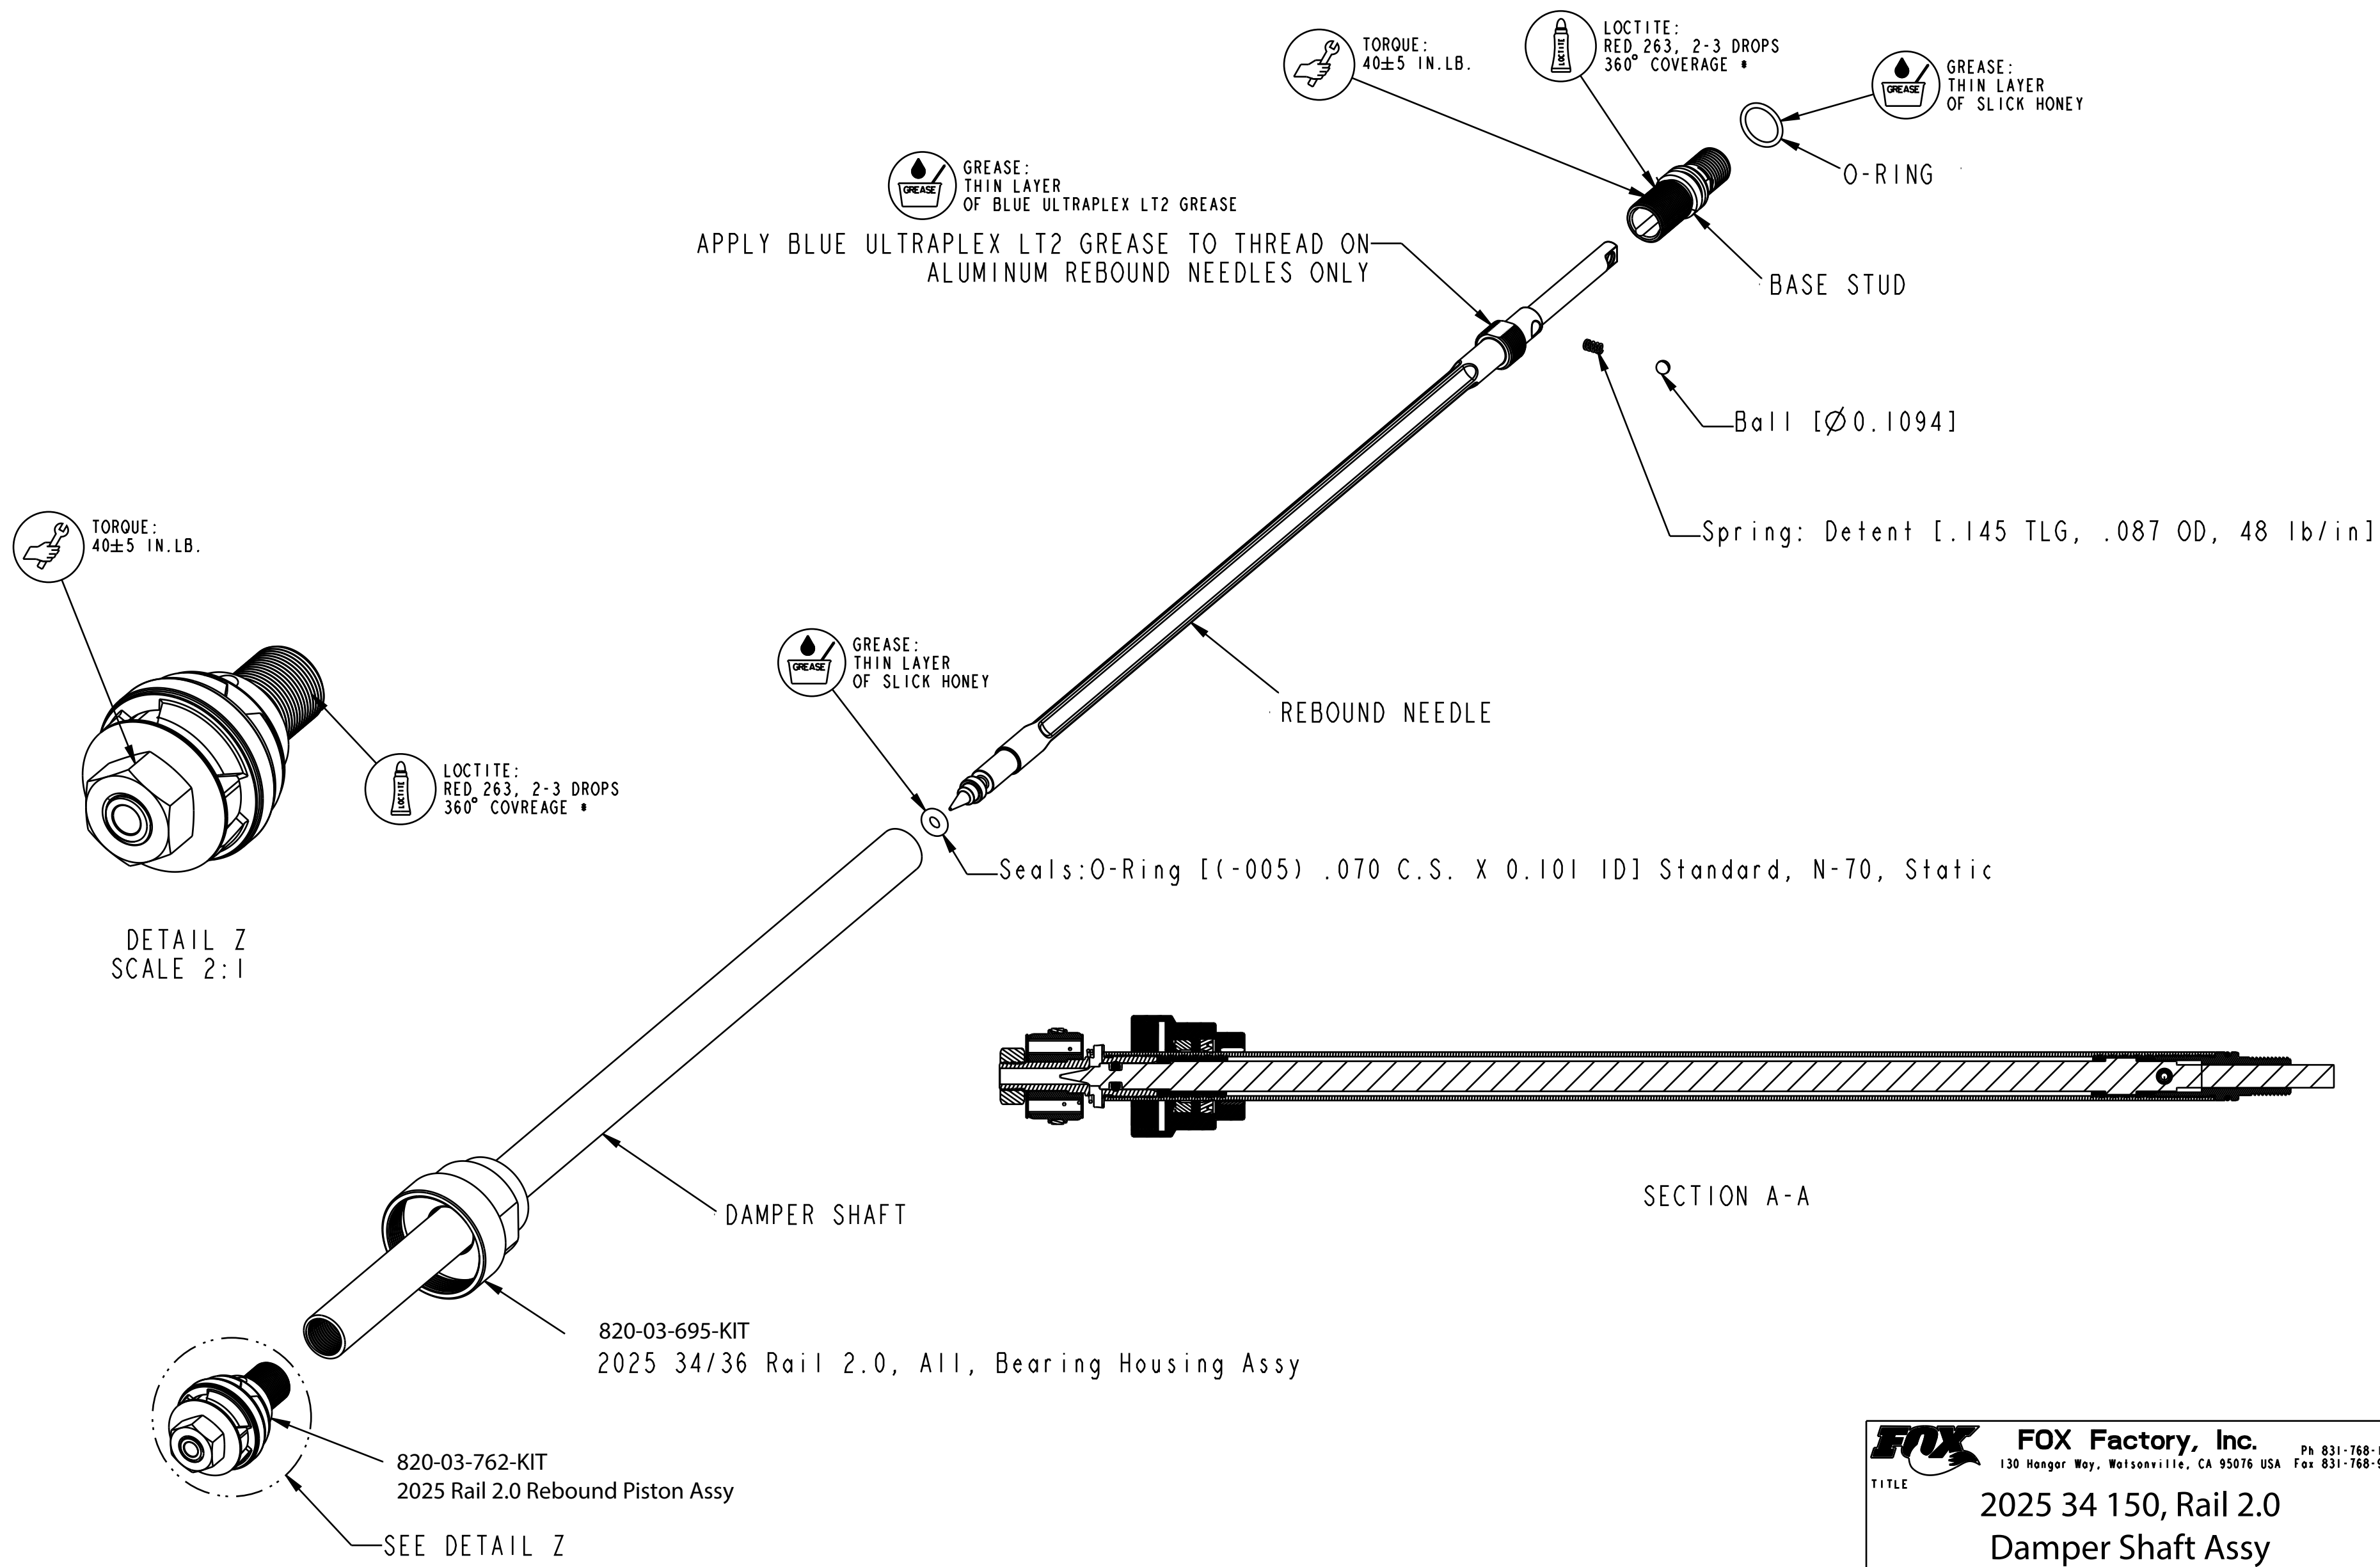

B

B

A

A

PROPRIETARY
 THIS DOCUMENT CONTAINS CONFIDENTIAL, PROPRIETARY INFORMATION
 THAT IS FOX PROPERTY. DO NOT DISCLOSE TO OR DUPLICATE
 FOR OTHERS EXCEPT AS AUTHORIZED BY FOX.

FOX		FOX Factory, Inc.		Ph 831-768-1100
TITLE		130 Hangar Way, Watsonville, CA 95076 USA		Fax 831-768-9312
2025 34 150, Rail 2.0		Damper Shaft Assy		
SIZE	DWG. NO.	820-03-739-KIT		
C				
PLOT SCALE	1:1	SHEET 1 OF 1		