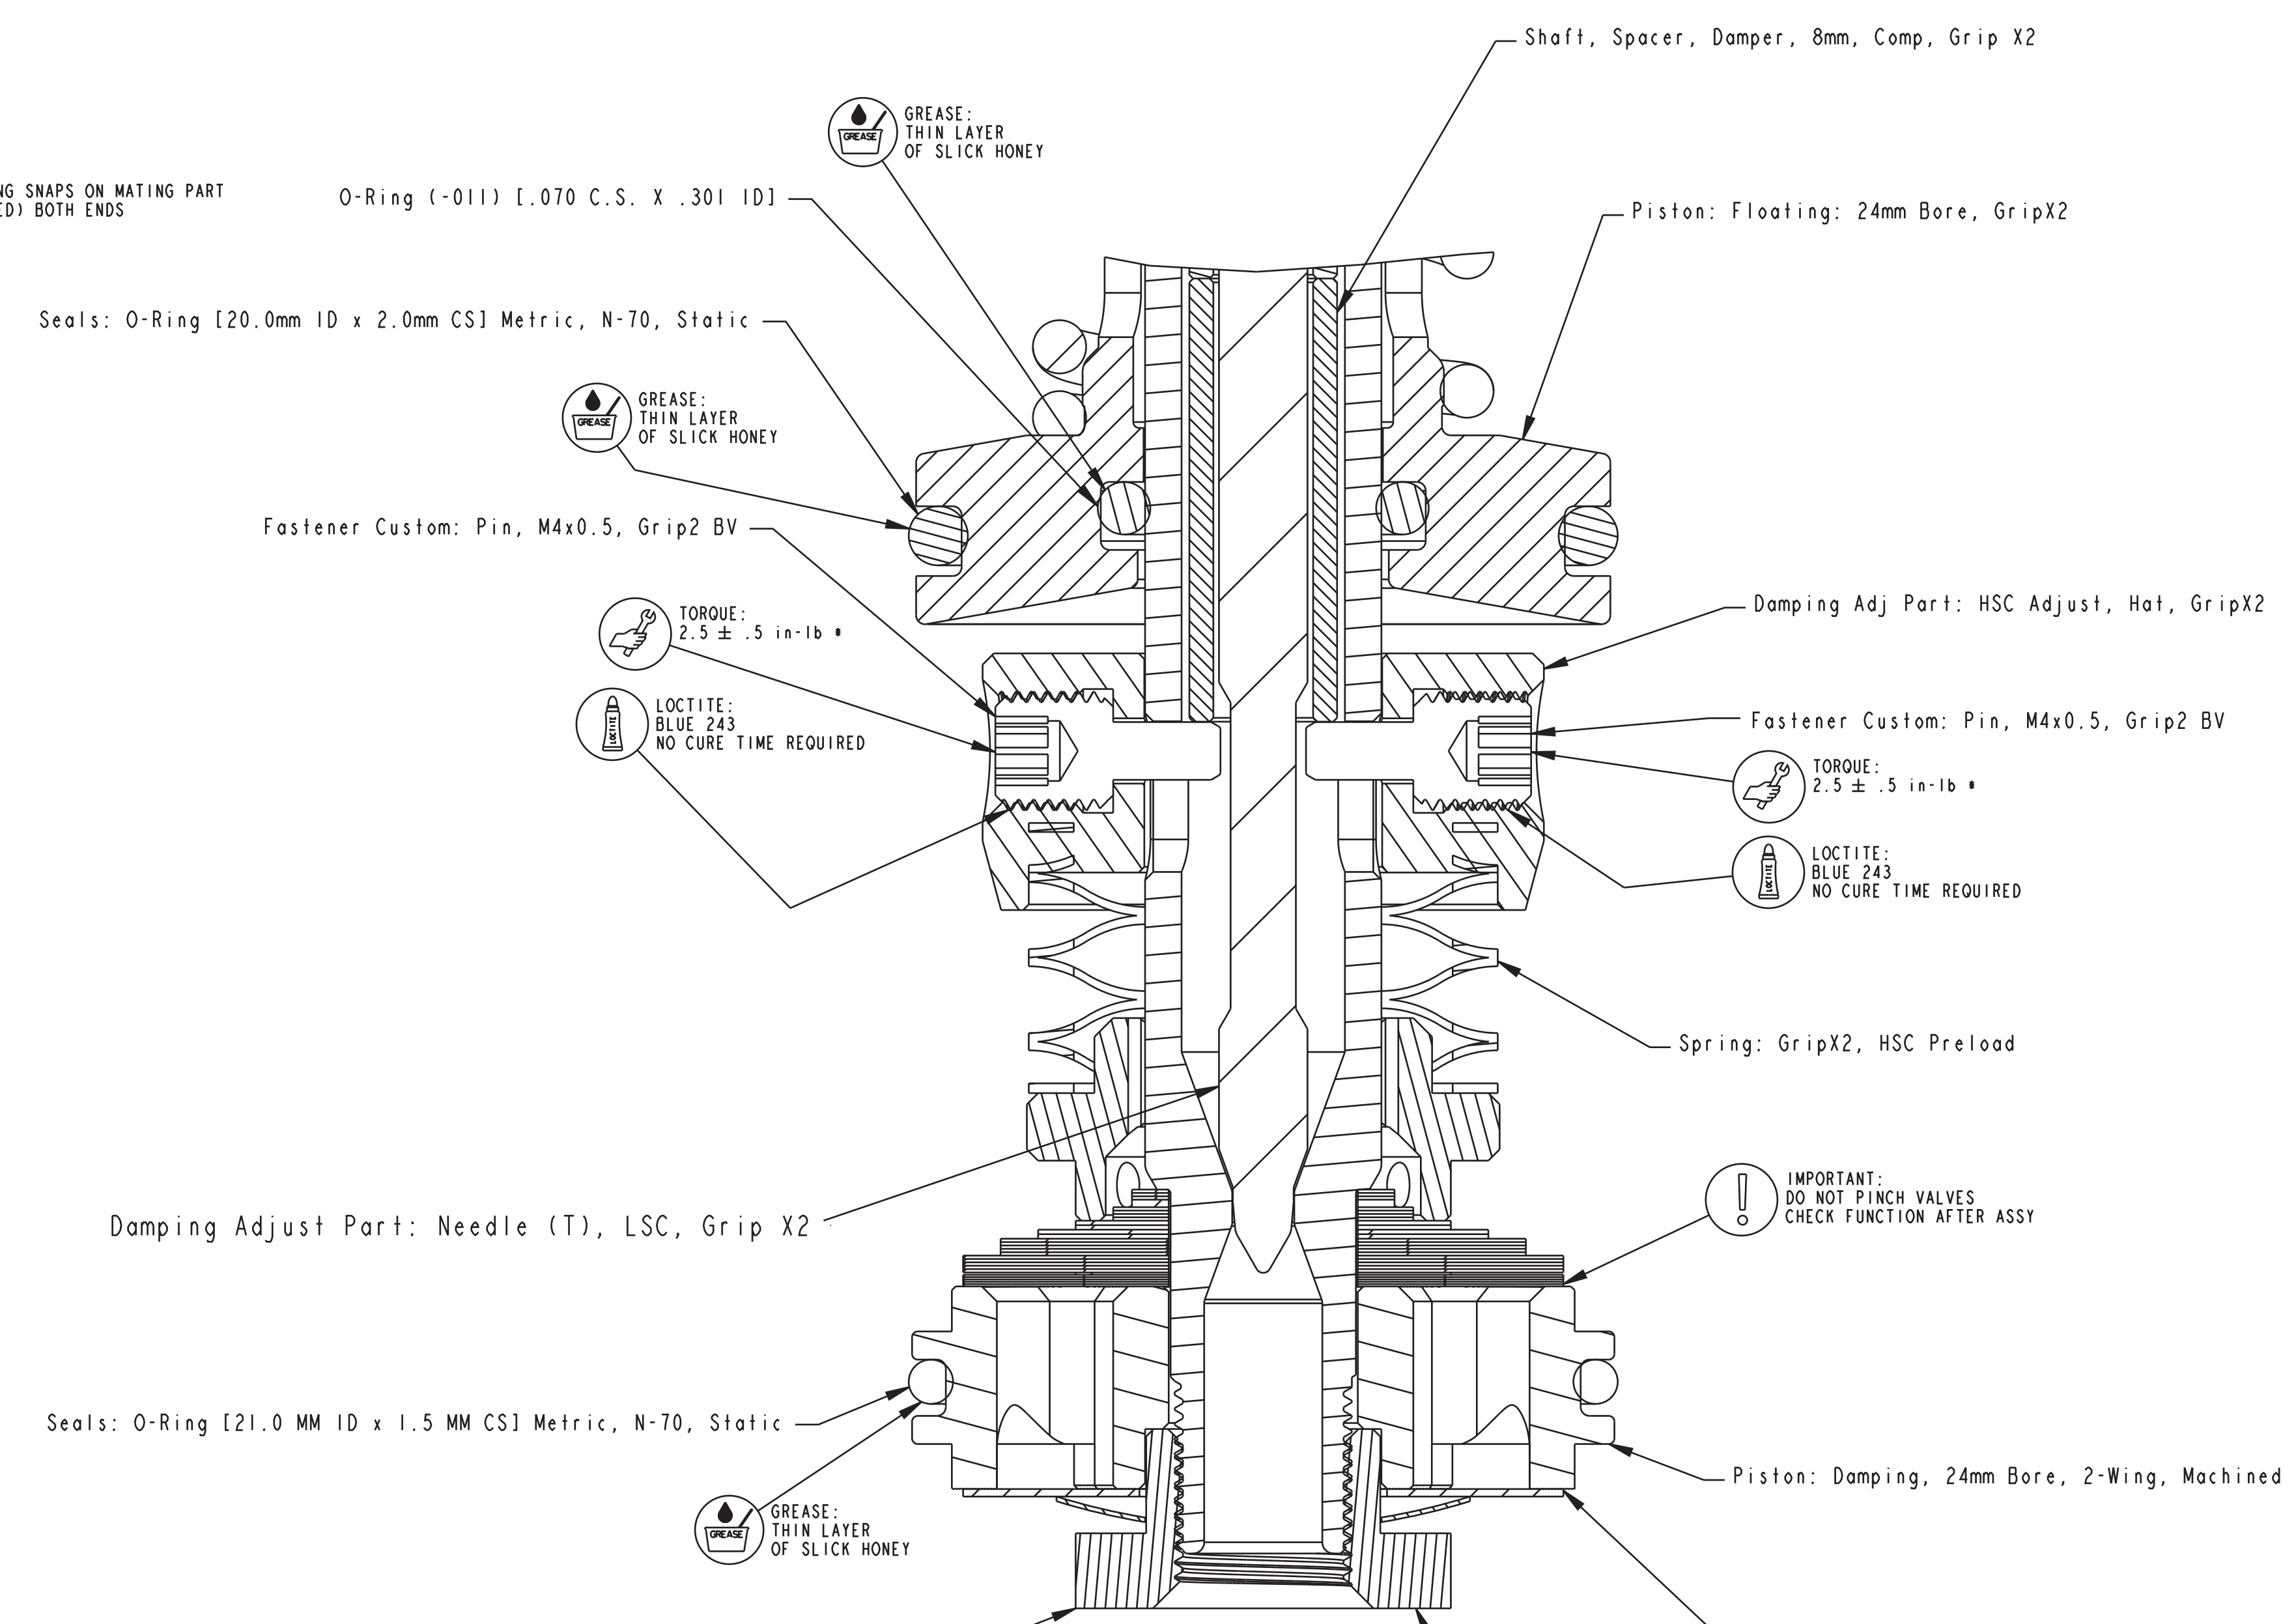

DETAIL Z
SCALE 6:1

DETAIL Y
SCALE 6:1

— PROPRIETARY —
THIS DOCUMENT CONTAINS CONFIDENTIAL, PROPRIETARY INFORMATION THAT IS FOX PROPERTY. DO NOT DISCLOSE TO OR DUPLICATE FOR OTHERS EXCEPT AS AUTHORIZED BY FOX.

SIZE D	CAGE NO. NONE	DWG. NO. 820-05-723-KIT	REV. A
PLOT SCALE	2:1	INCHES	SHEET 2 OF 3