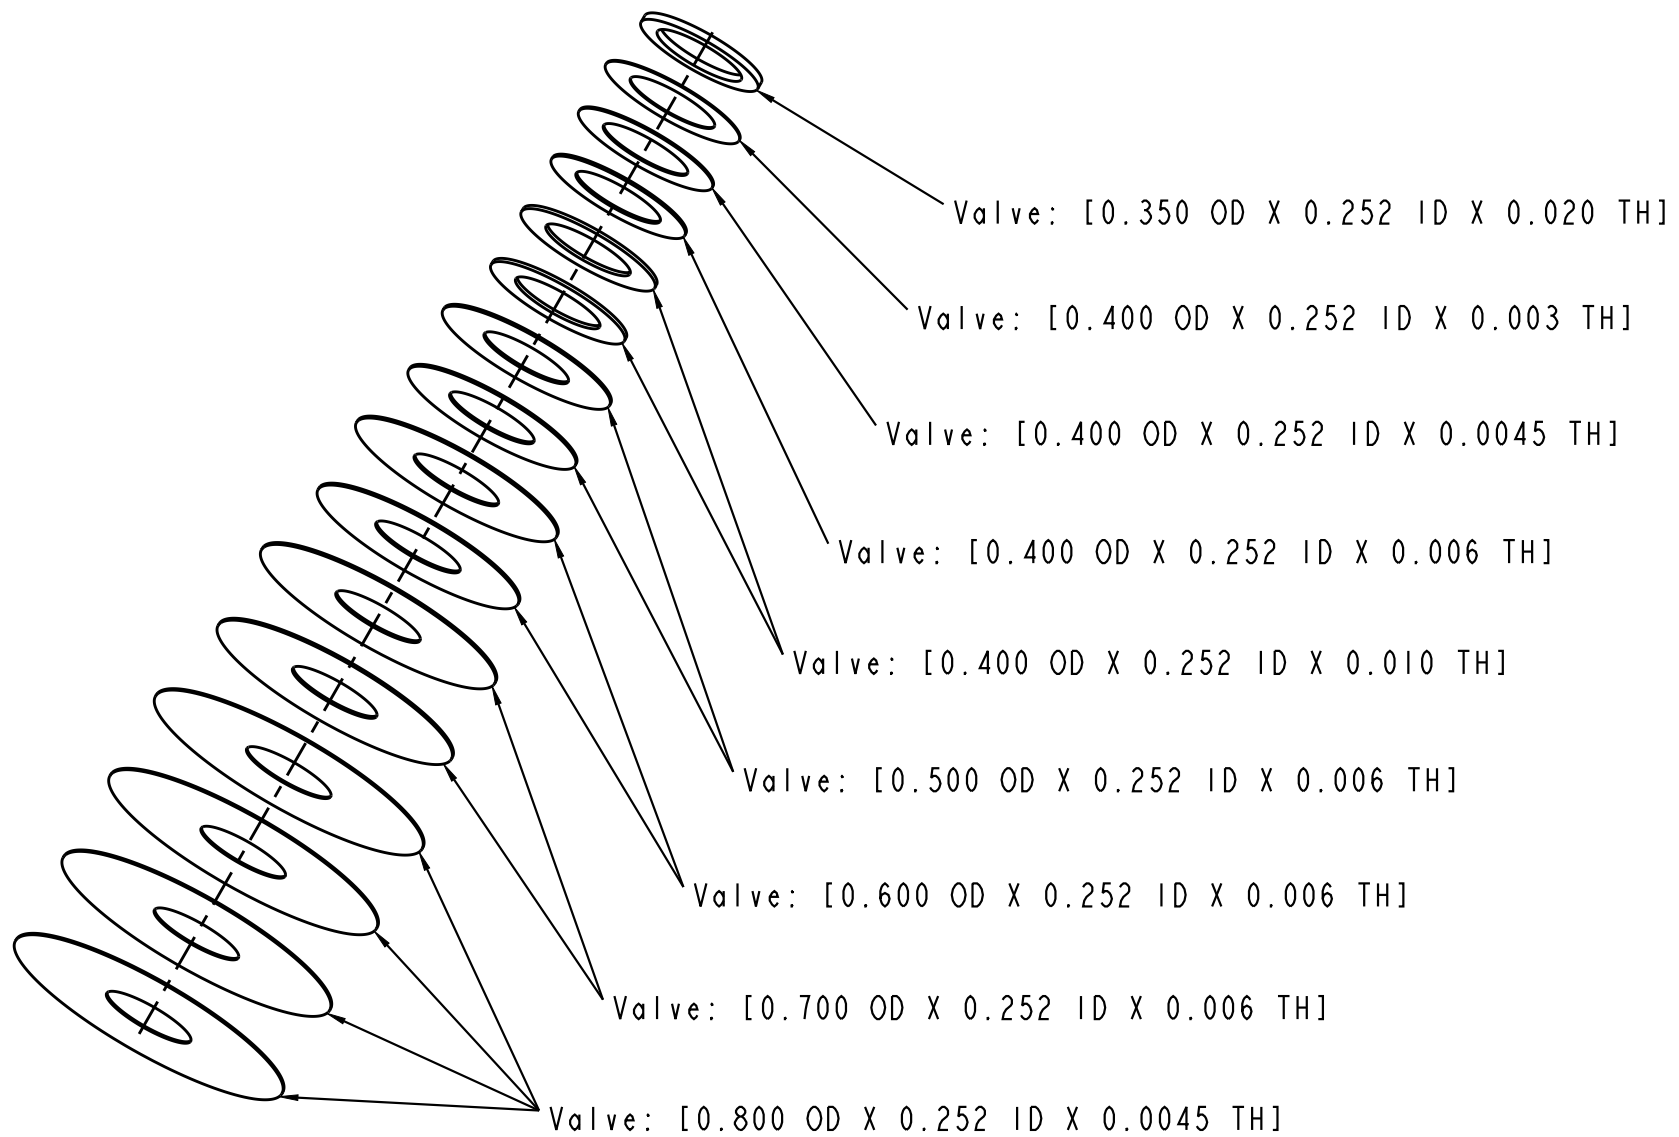

— PROPRIETARY —

THIS DOCUMENT CONTAINS CONFIDENTIAL, PROPRIETARY INFORMATION THAT IS FOX PROPERTY. DO NOT DISCLOSE TO OR DUPLICATE FOR OTHERS EXCEPT AS AUTHORIZED BY FOX.

FOX Factory, Inc.

2055 Sugarloaf Circle, Suite 300
Duluth, Ga 30097 USA Phone 800-369-7469

PLOT SCALE: 2:1

SHEET: 1 OF 1