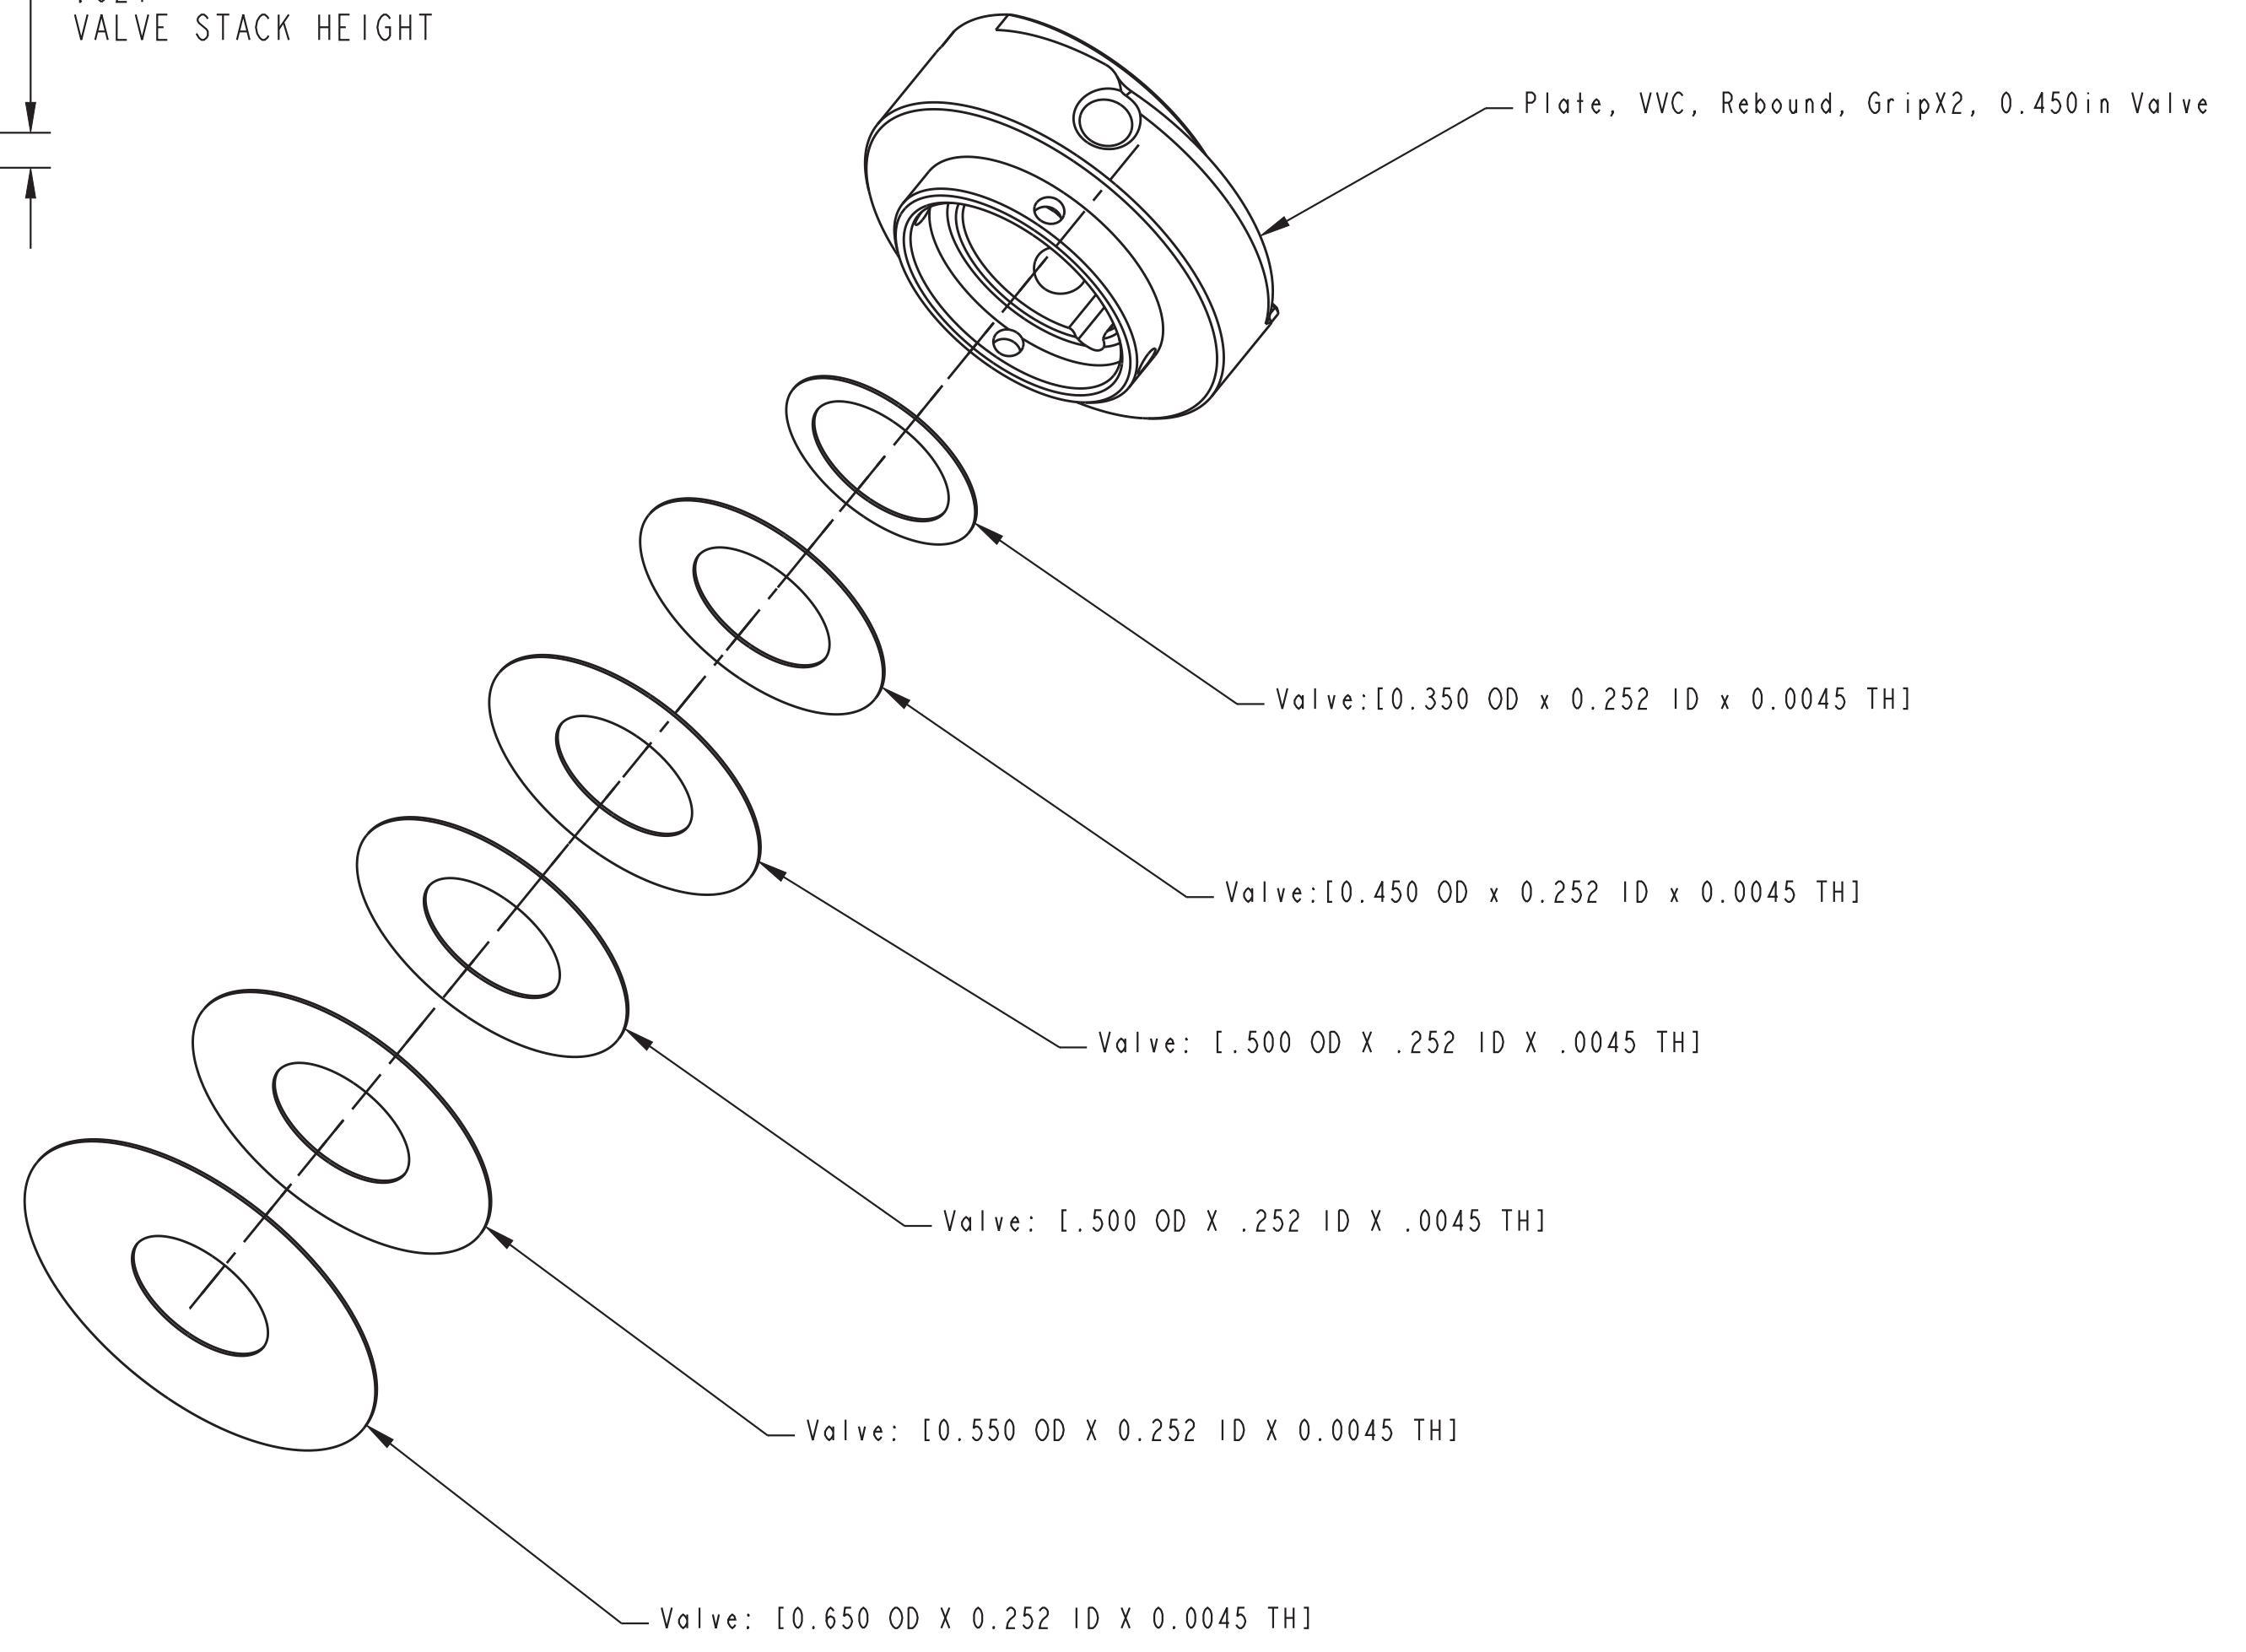

.027
VALVE STACK HEIGHT

SECTION A-A
SCALE 8:1

- PROPRIETARY -
THIS DOCUMENT CONTAINS CONFIDENTIAL, PROPRIETARY INFORMATION
THAT IS FOX PROPERTY. DO NOT DISCLOSE TO OR DUPLICATE
FOR OTHERS EXCEPT AS AUTHORIZED BY FOX.

		FOX Factory, Inc.	Ph 831-768-1100
		130 Hangar Way, Watsonville, CA 95076 USA	Fax 831-768-9312
TITLE			
Valve Stack Assy: 2025 Grip X2, Rebound Valving, Med			
SIZE		DWG. NO.	
C		820-03-701-KIT	
PLOT SCALE		SHEET	
4:1		1 OF 1	