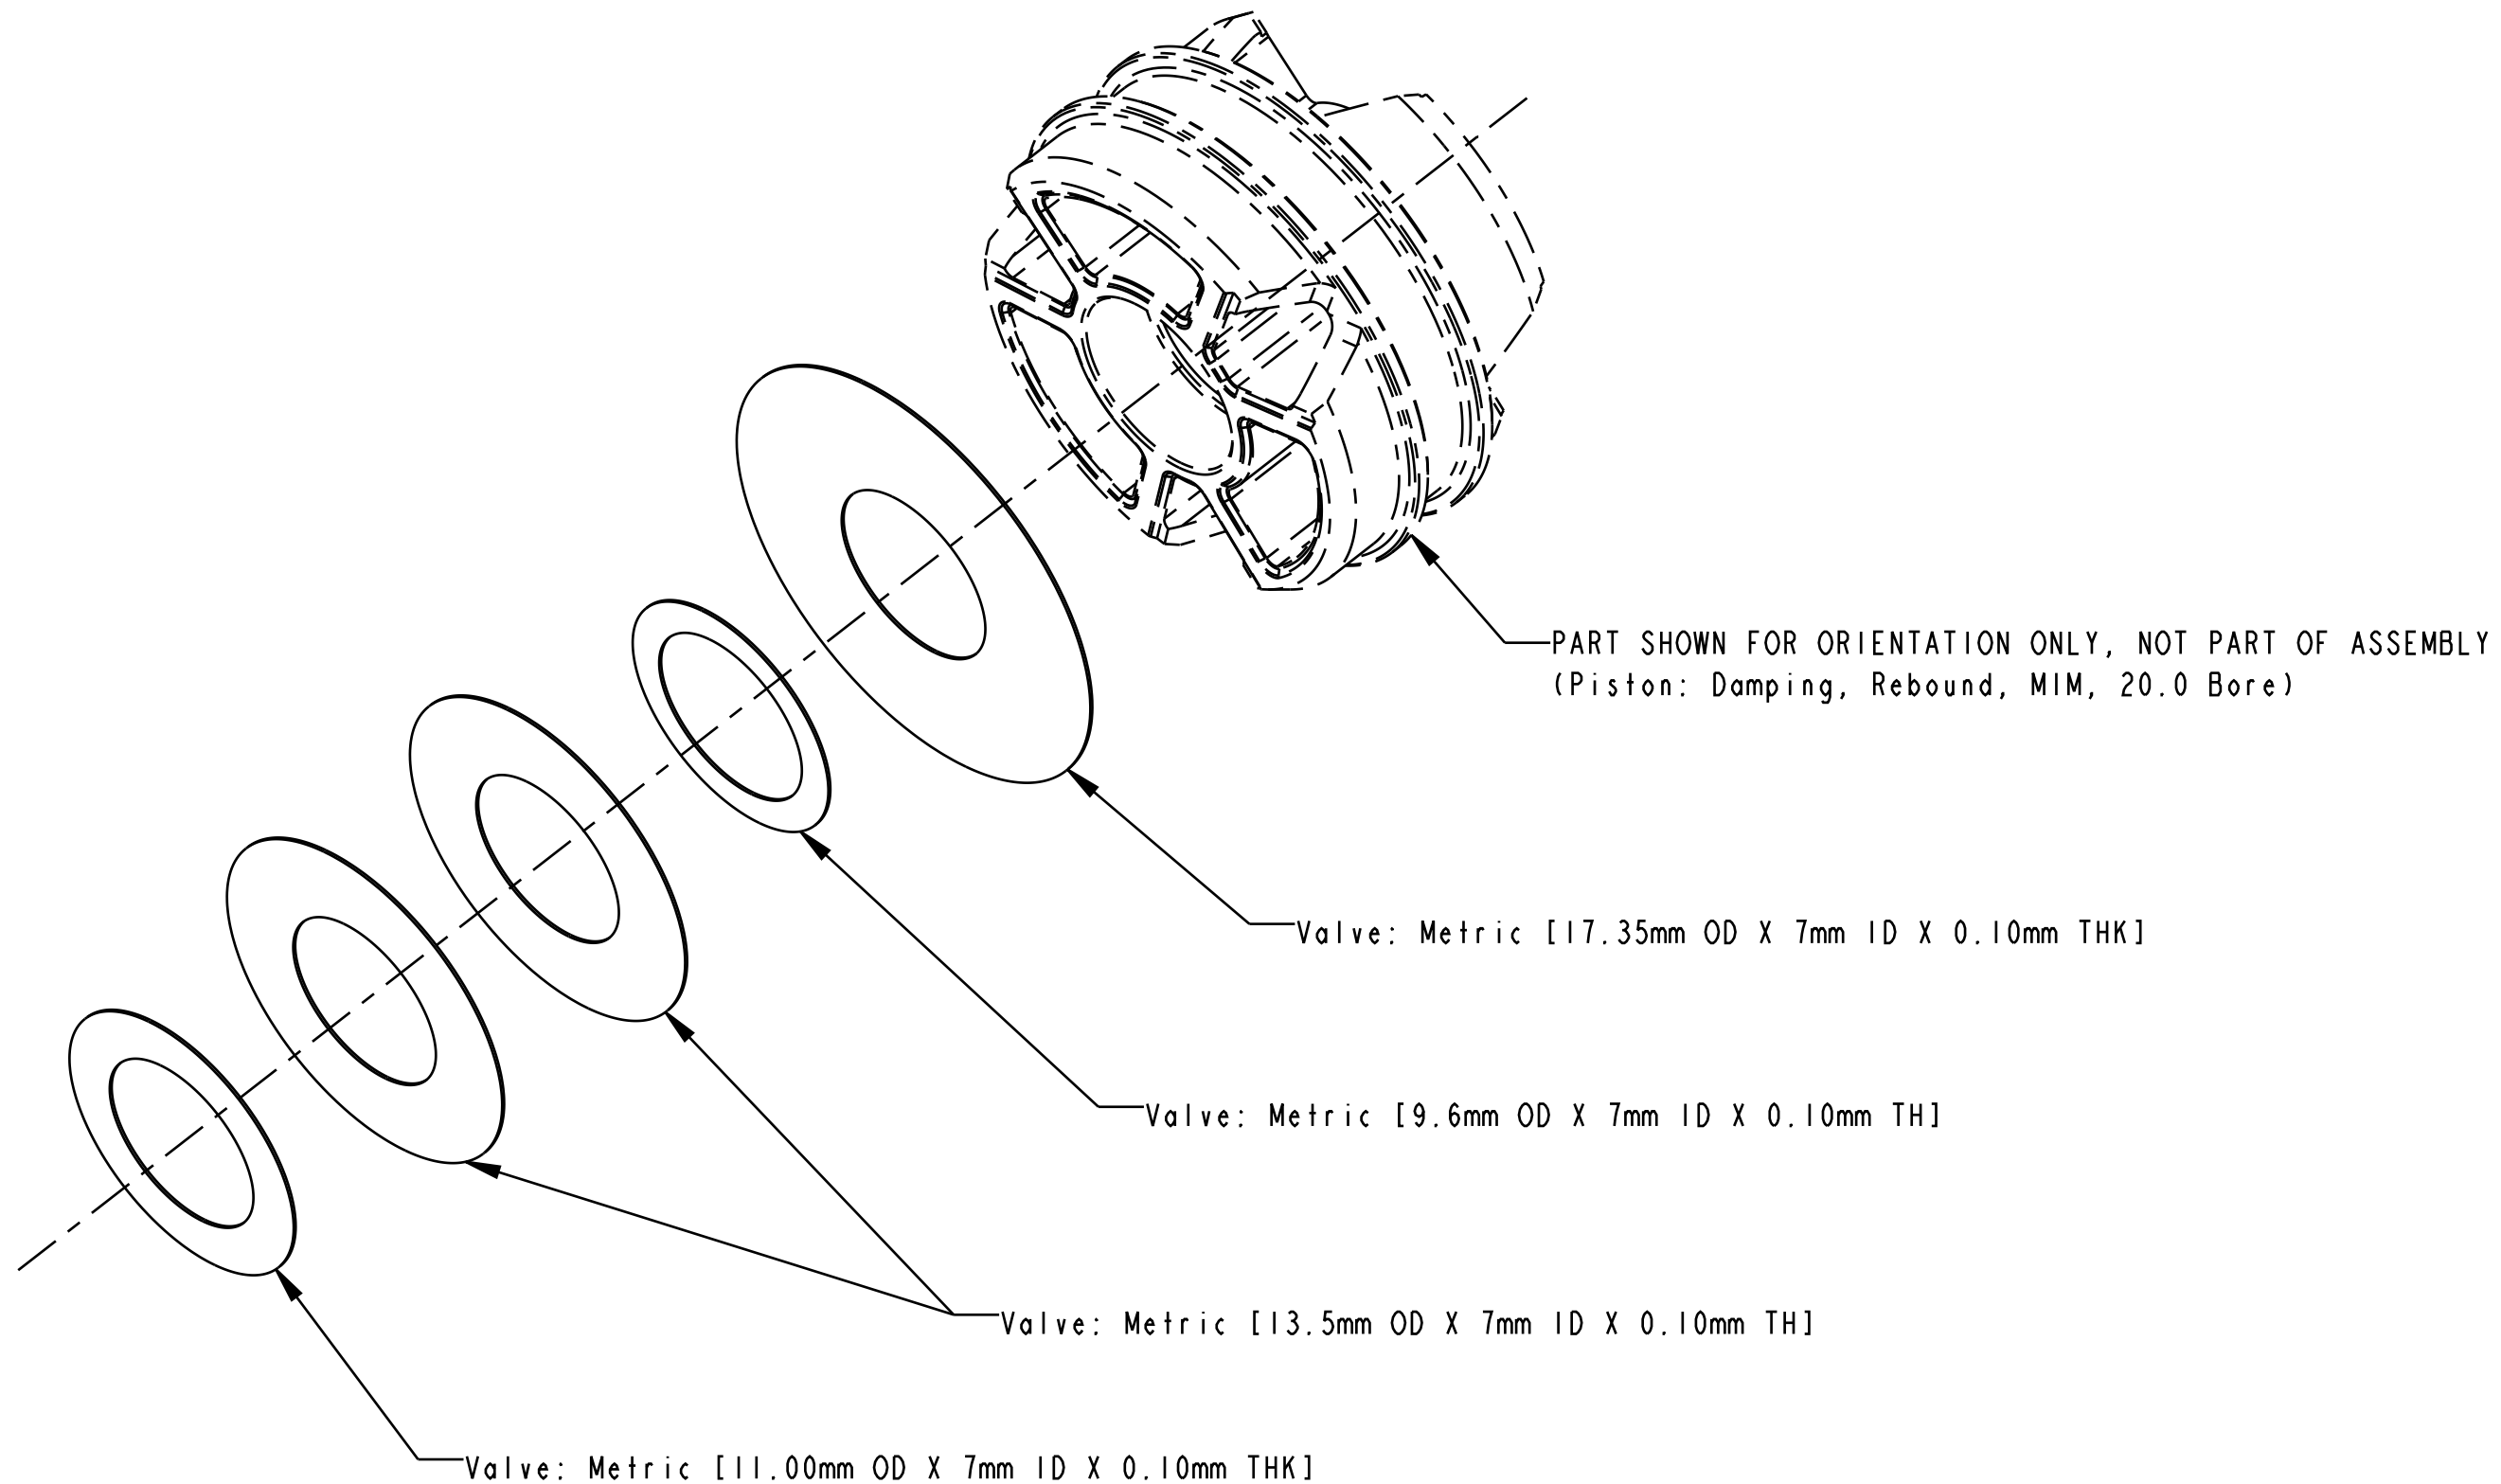

4

3

2

1

□ PROPRIETARY □

THIS DOCUMENT CONTAINS CONFIDENTIAL, PROPRIETARY INFORMATION THAT IS FOX PROPERTY. DO NOT DISCLOSE TO OR DUPLICATE FOR OTHERS EXCEPT AS AUTHORIZED BY FOX.

| | | | |
|--|----------|---|----------|
| | | FOX Factory, Inc. 2055 Sugarloaf Circle, Suite 300 Duluth, Ga 30097 USA Phone 800-369-7469 | |
| TITLE Assy Dwg: 2025 Rail 2.0 Rebound Piston Assembly | | | |
| SIZE C | DWG. NO. | 820-03-761-KIT | REV A |
| PLOT SCALE: 4:1 | | SHEET: 1 OF 1 | |

4

3

2

1