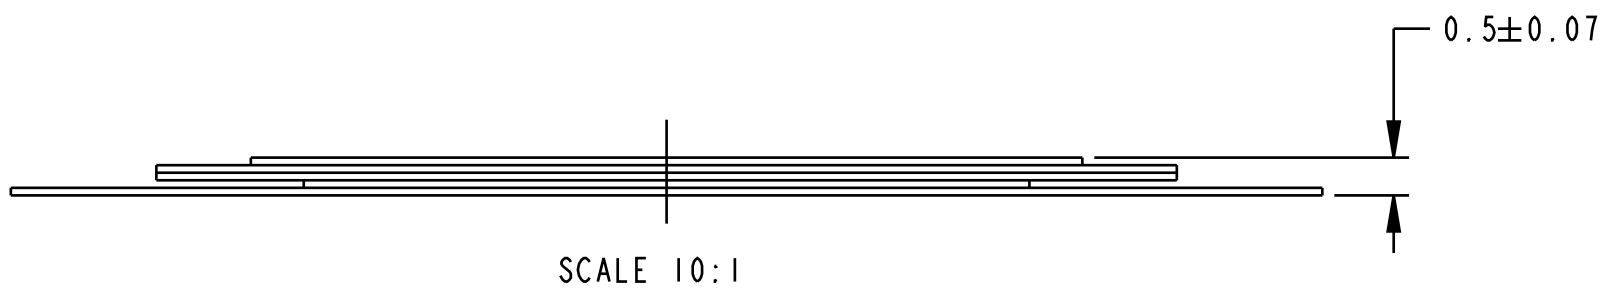

4

3

2

1

□ PROPRIETARY □

THIS DOCUMENT CONTAINS CONFIDENTIAL, PROPRIETARY INFORMATION THAT IS FOX PROPERTY. DO NOT DISCLOSE TO OR DUPLICATE FOR OTHERS EXCEPT AS AUTHORIZED BY FOX.

| | | | |
|--|----------|---|----------|
| | | FOX Factory, Inc. 2055 Sugarloaf Circle, Suite 300 Duluth, Ga 30097 USA Phone 800-369-7469 | |
| TITLE Assy Dwg: 2025 Rail 2.0 Rebound Piston Assembly | | | |
| SIZE C | DWG. NO. | 820-03-761-KIT | REV A |
| PLOT SCALE: 4:1 | | SHEET: 1 OF 1 | |