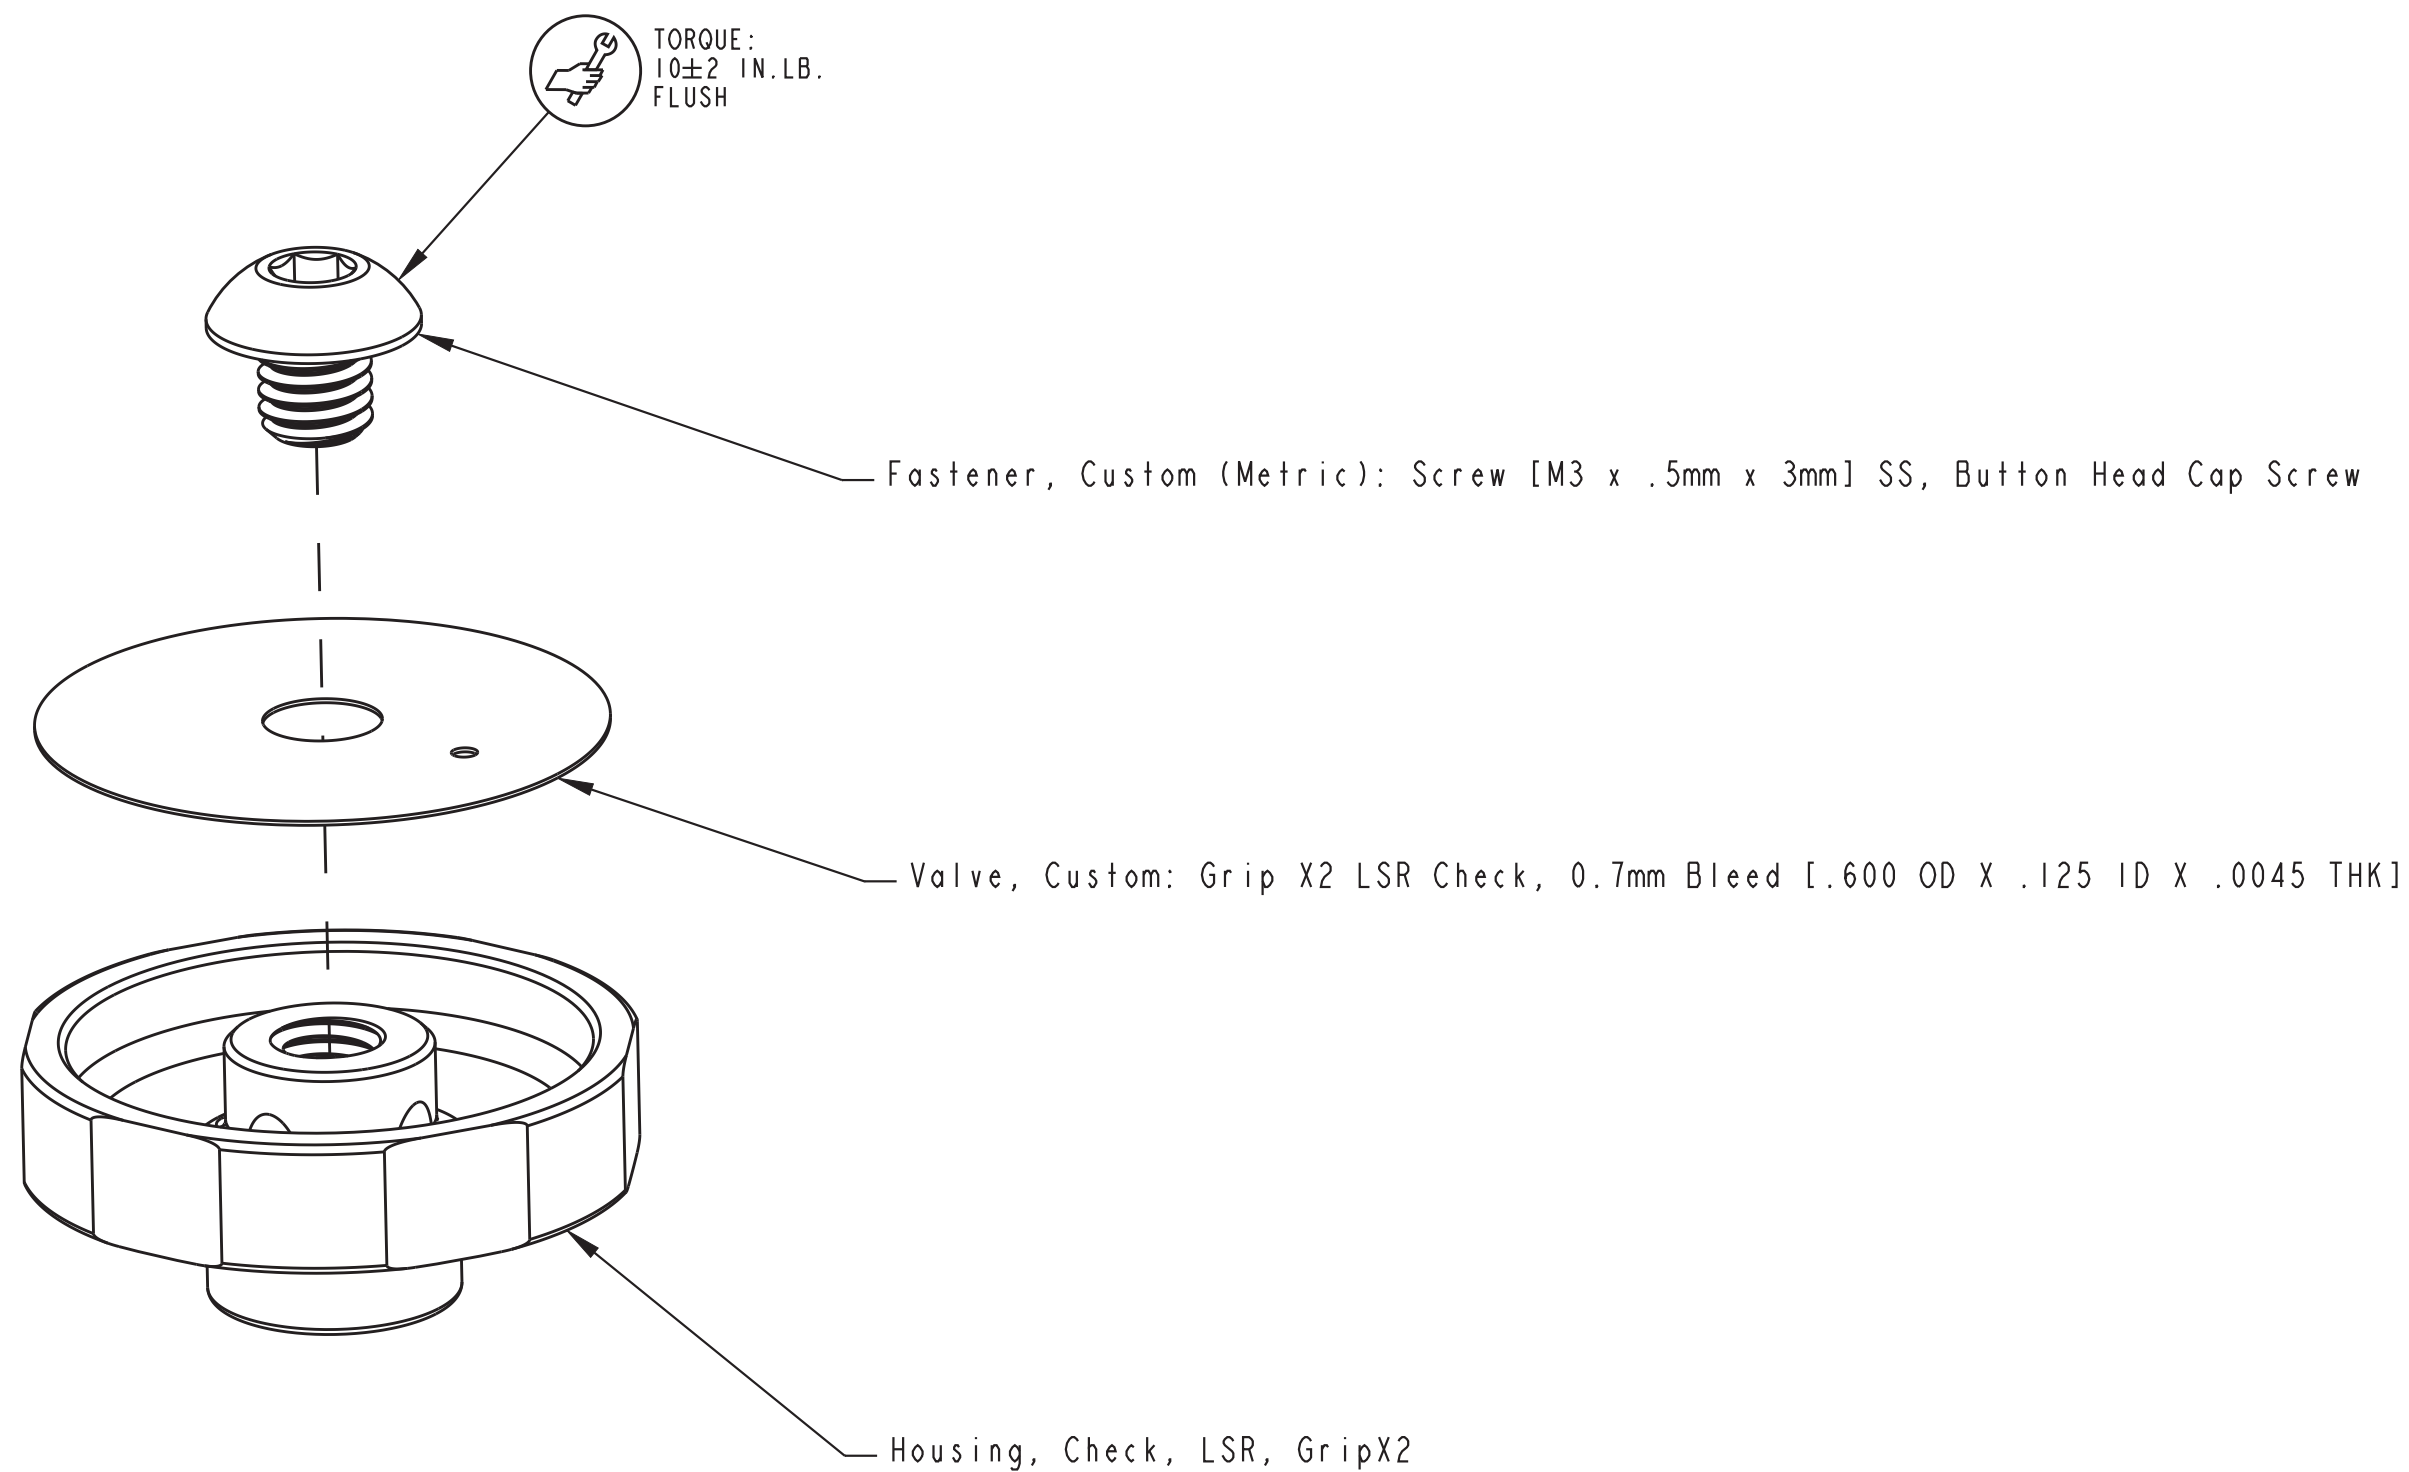

SECTION A-A

FOX FOX Factory, Inc. Ph 831-768-1100
130 Hangar Way, Watsonville, CA 95076 USA Fax 831-768-9312

TITLE
Assy Dwg: 2025 Grip X2,
Rebound Check Valve Assy

SIZE DWG. NO. 820-03-732-KIT
C
PLOT SCALE 5:1 SHEET 1 OF 1