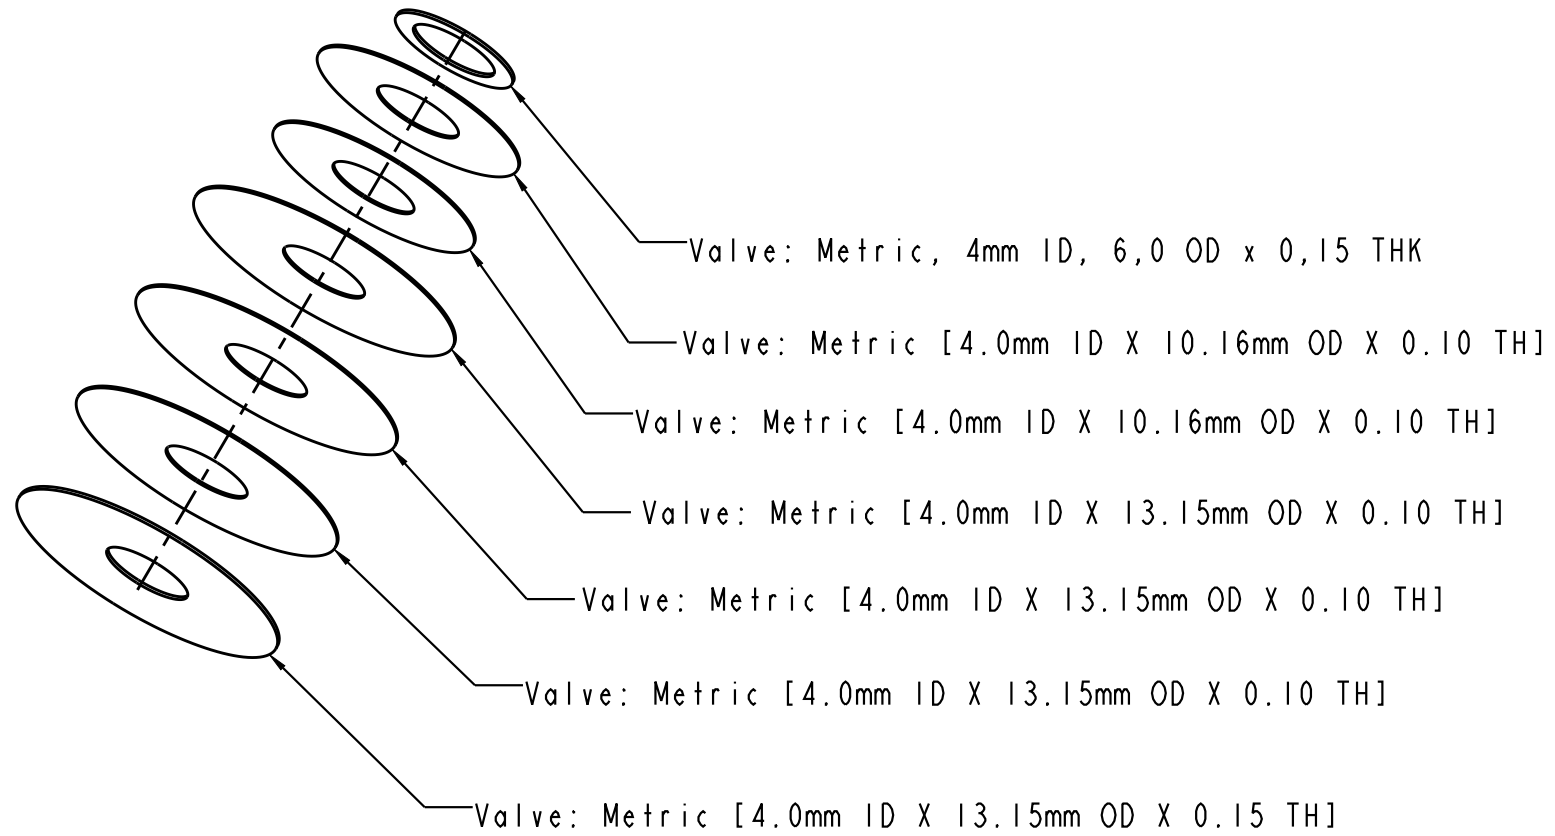

— PROPRIETARY —

THIS DOCUMENT CONTAINS CONFIDENTIAL, PROPRIETARY INFORMATION THAT IS FOX PROPERTY. DO NOT DISCLOSE TO OR DUPLICATE FOR OTHERS EXCEPT AS AUTHORIZED BY FOX.

**FOX Factory, Inc.**

2055 Sugarloaf Circle, Suite 300  
Duluth, Ga 30097 USA Phone 800-369-7469

TITLE

2025 GRIP X Rebound Valving, RF

SIZE

B

DWG. NO.

820-03-727-KIT

REV

A

PLOT SCALE: 3:1

SHEET: 1 OF 1