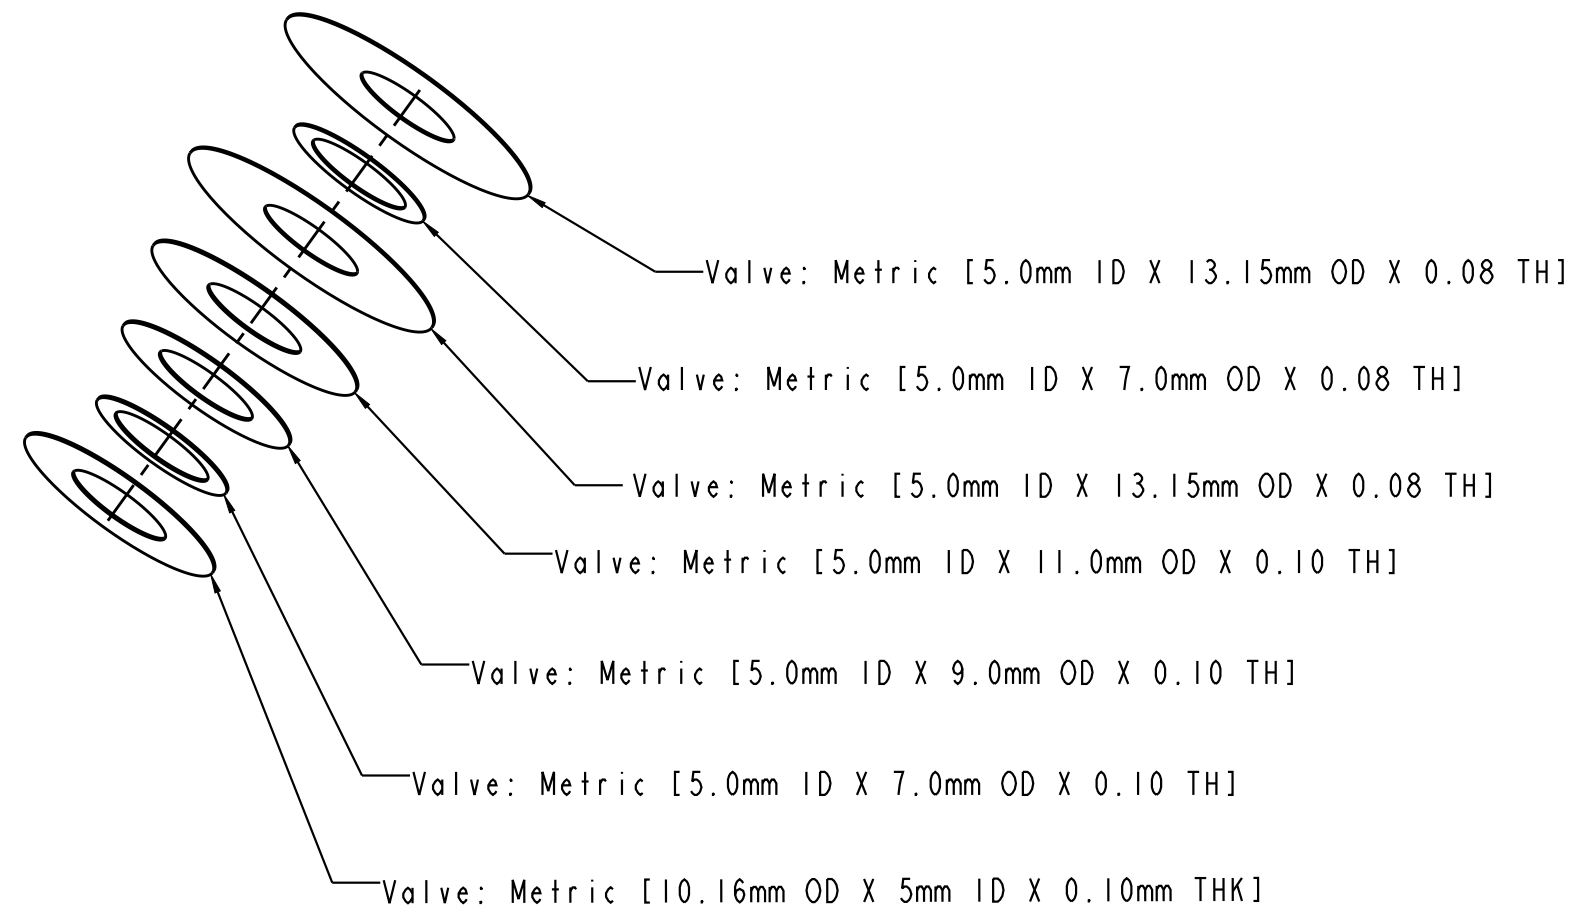

— PROPRIETARY —

THIS DOCUMENT CONTAINS CONFIDENTIAL, PROPRIETARY INFORMATION THAT IS FOX PROPERTY. DO NOT DISCLOSE TO OR DUPLICATE FOR OTHERS EXCEPT AS AUTHORIZED BY FOX.

FOX Factory, Inc.

2055 Sugarloaf Circle, Suite 300
Duluth, Ga 30097 USA Phone 800-369-7469

TITLE	Valve Stack Assy: 2025 GRIP X, Mid Valve, CM
-------	---

SIZE	DWG. NO.	REV
B	820-03-726-KIT	A

PLOT SCALE: 3:1	SHEET: 1 OF 1
-----------------	---------------