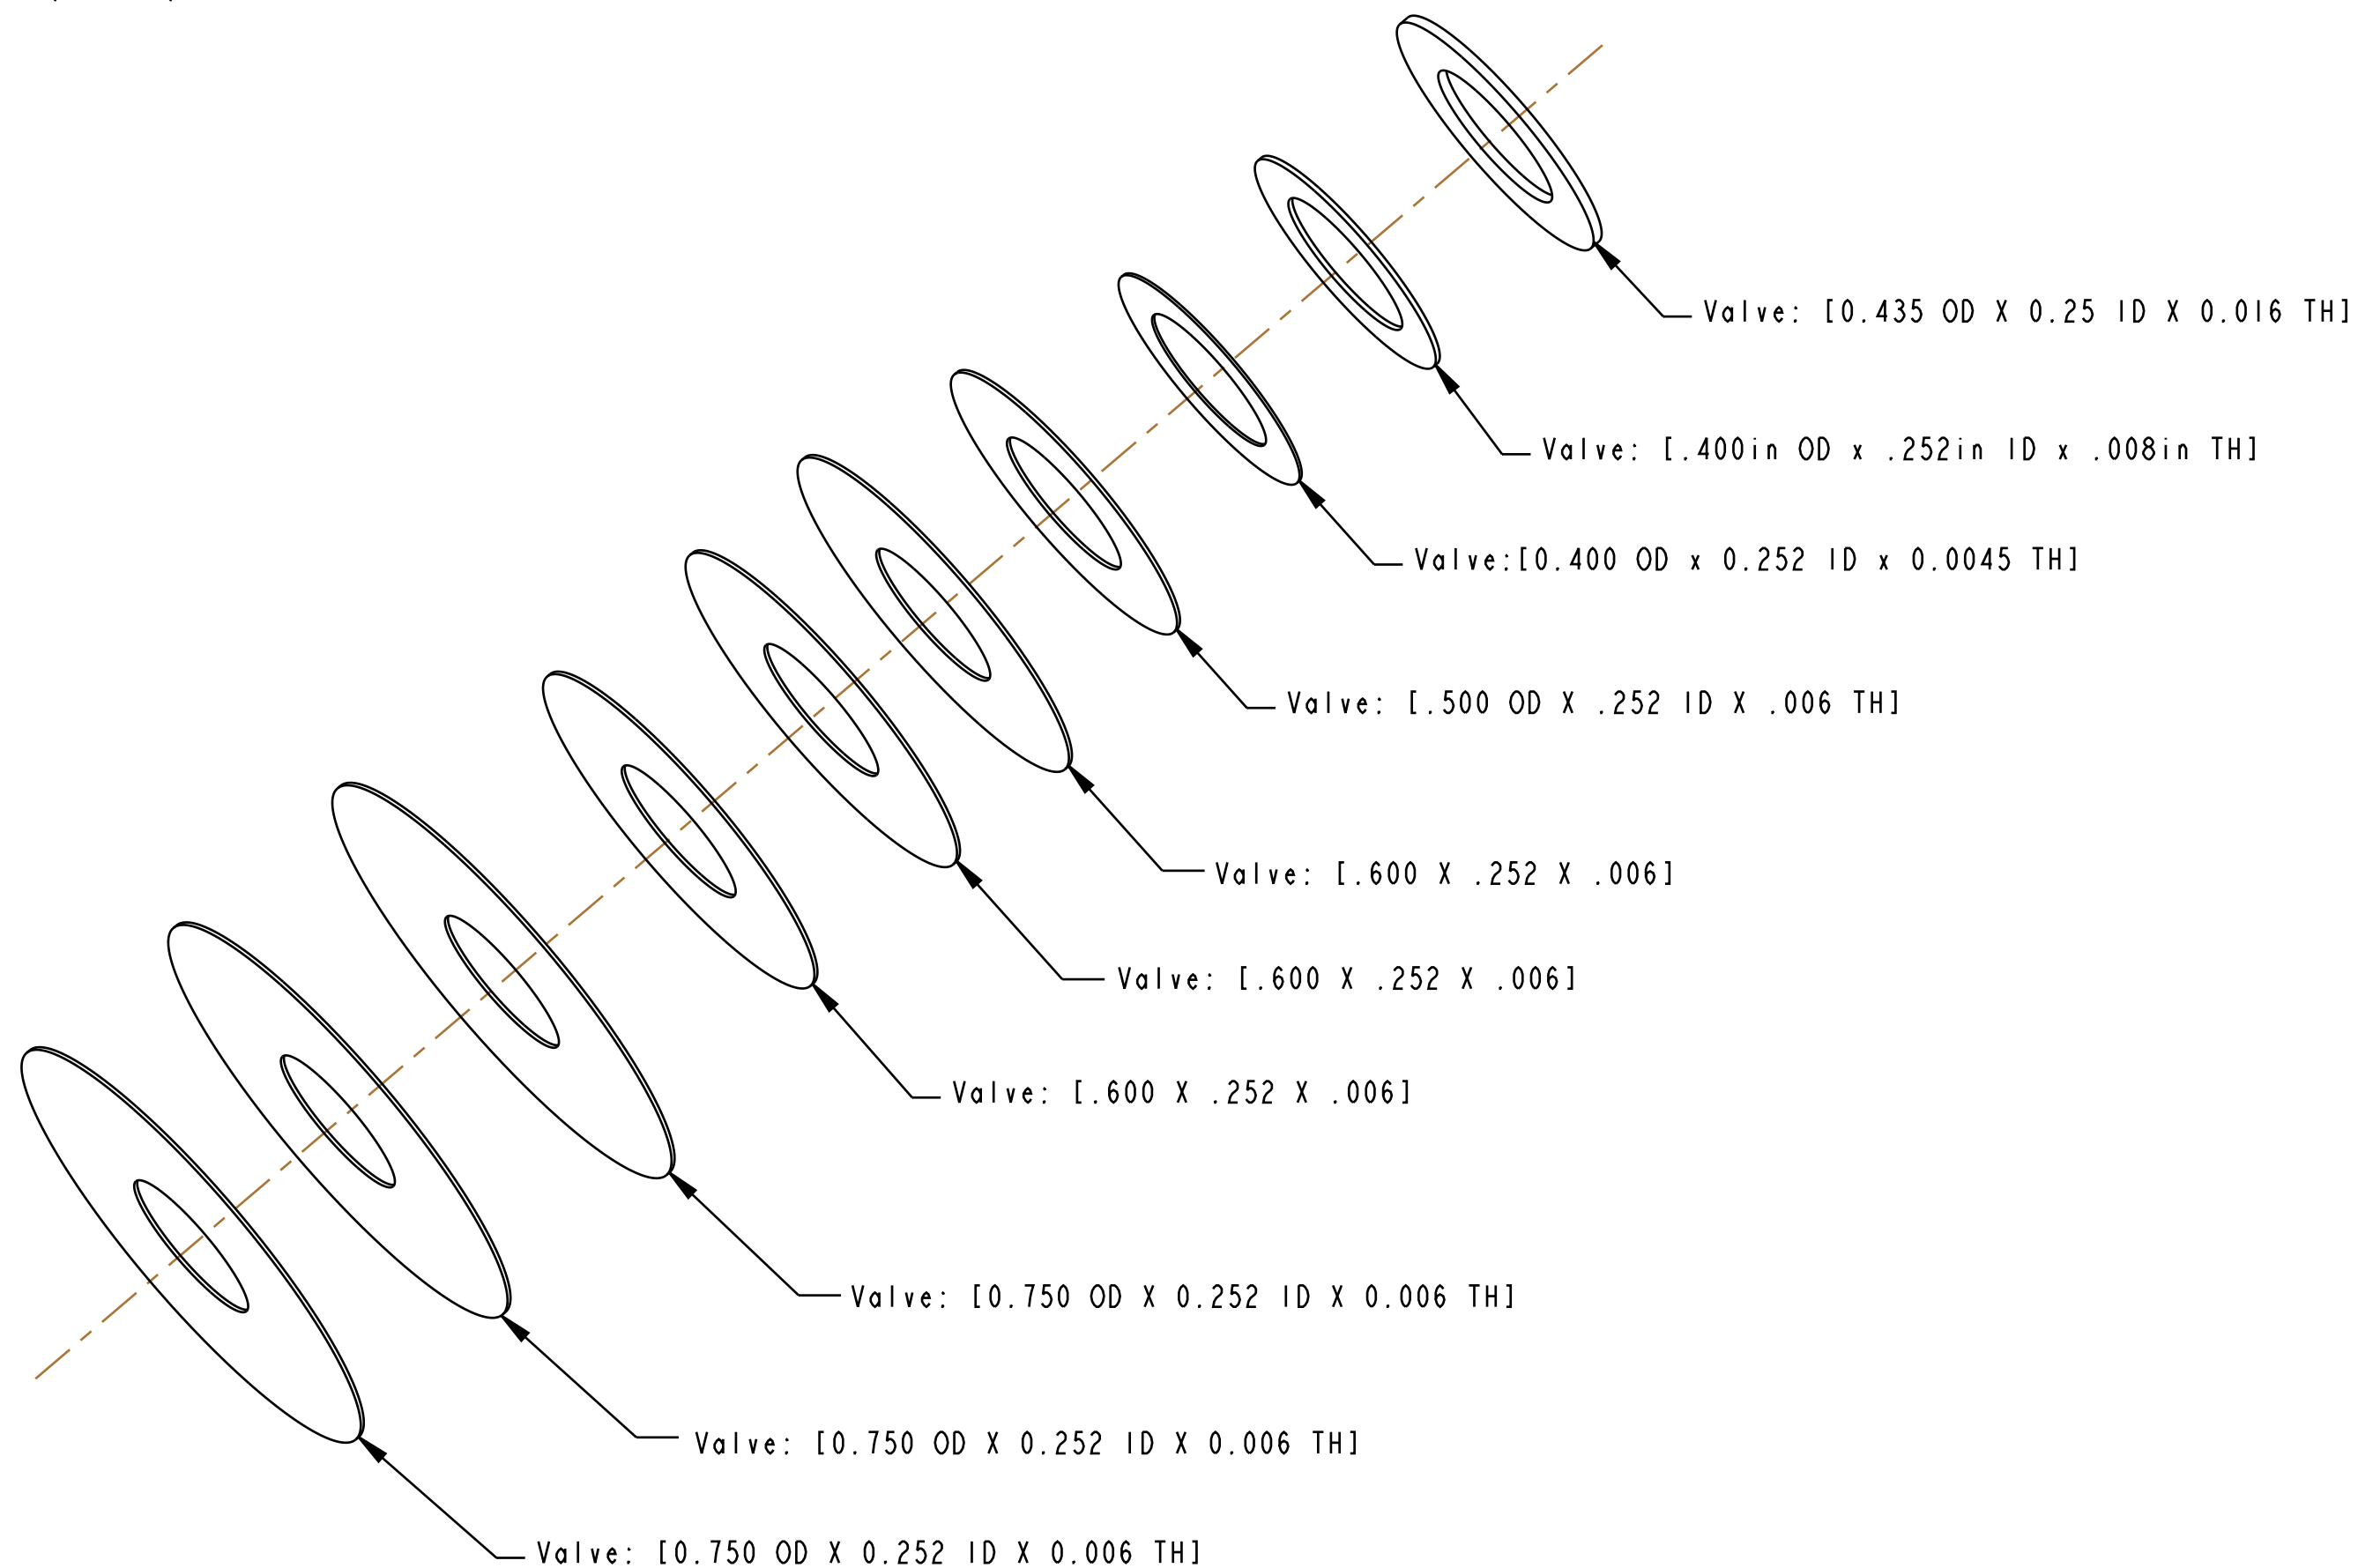

4

3

2

1

FOX **FOX Factory, Inc.** Ph 831-768-1100
 130 Hangar Way, Watsonville, CA 95076 USA Fax 831-768-9312

TITLE
 Valve Stack Assy: 2024
 Float, Rebound, SSR01

SIZE DWG. NO.
C 805-05-605-KIT

PLOT SCALE 4:1 SHEET 1 OF 1