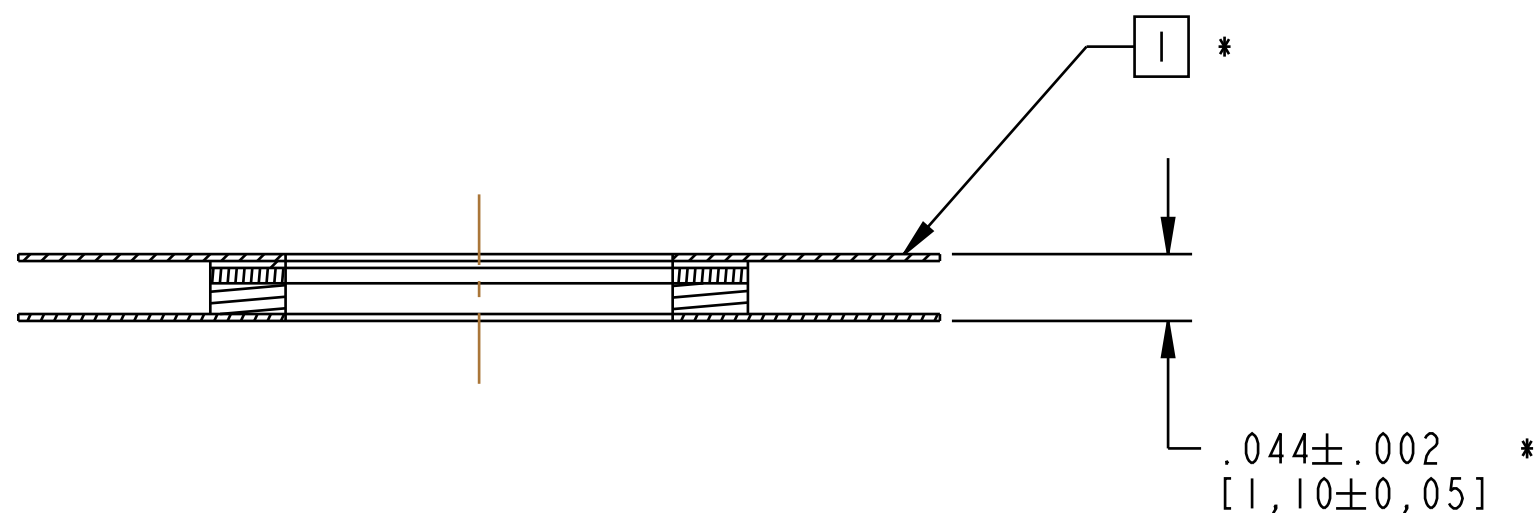

4

3

2

1

NOTES: (UNLESS OTHERWISE SPECIFIED)

1 THIS VALVE FACES LOCKOUT PISTON *

- PROPRIETARY -
THIS DOCUMENT CONTAINS CONFIDENTIAL, PROPRIETARY INFORMATION
THAT IS FOX PROPERTY. DO NOT DISCLOSE TO OR DUPLICATE
FOR OTHERS EXCEPT AS AUTHORIZED BY FOX.

FOX FOX Factory, Inc. Ph 831-768-1100
130 Hangar Way, Watsonville, CA 95076 USA Fax 831-768-9312

TITLE Valve Stack Assy: 2024
Float, Lockout Light, CML

SIZE DWG. NO. **C** 805-05-551-KIT

PLOT SCALE 6:1 SHEET 1 OF 1