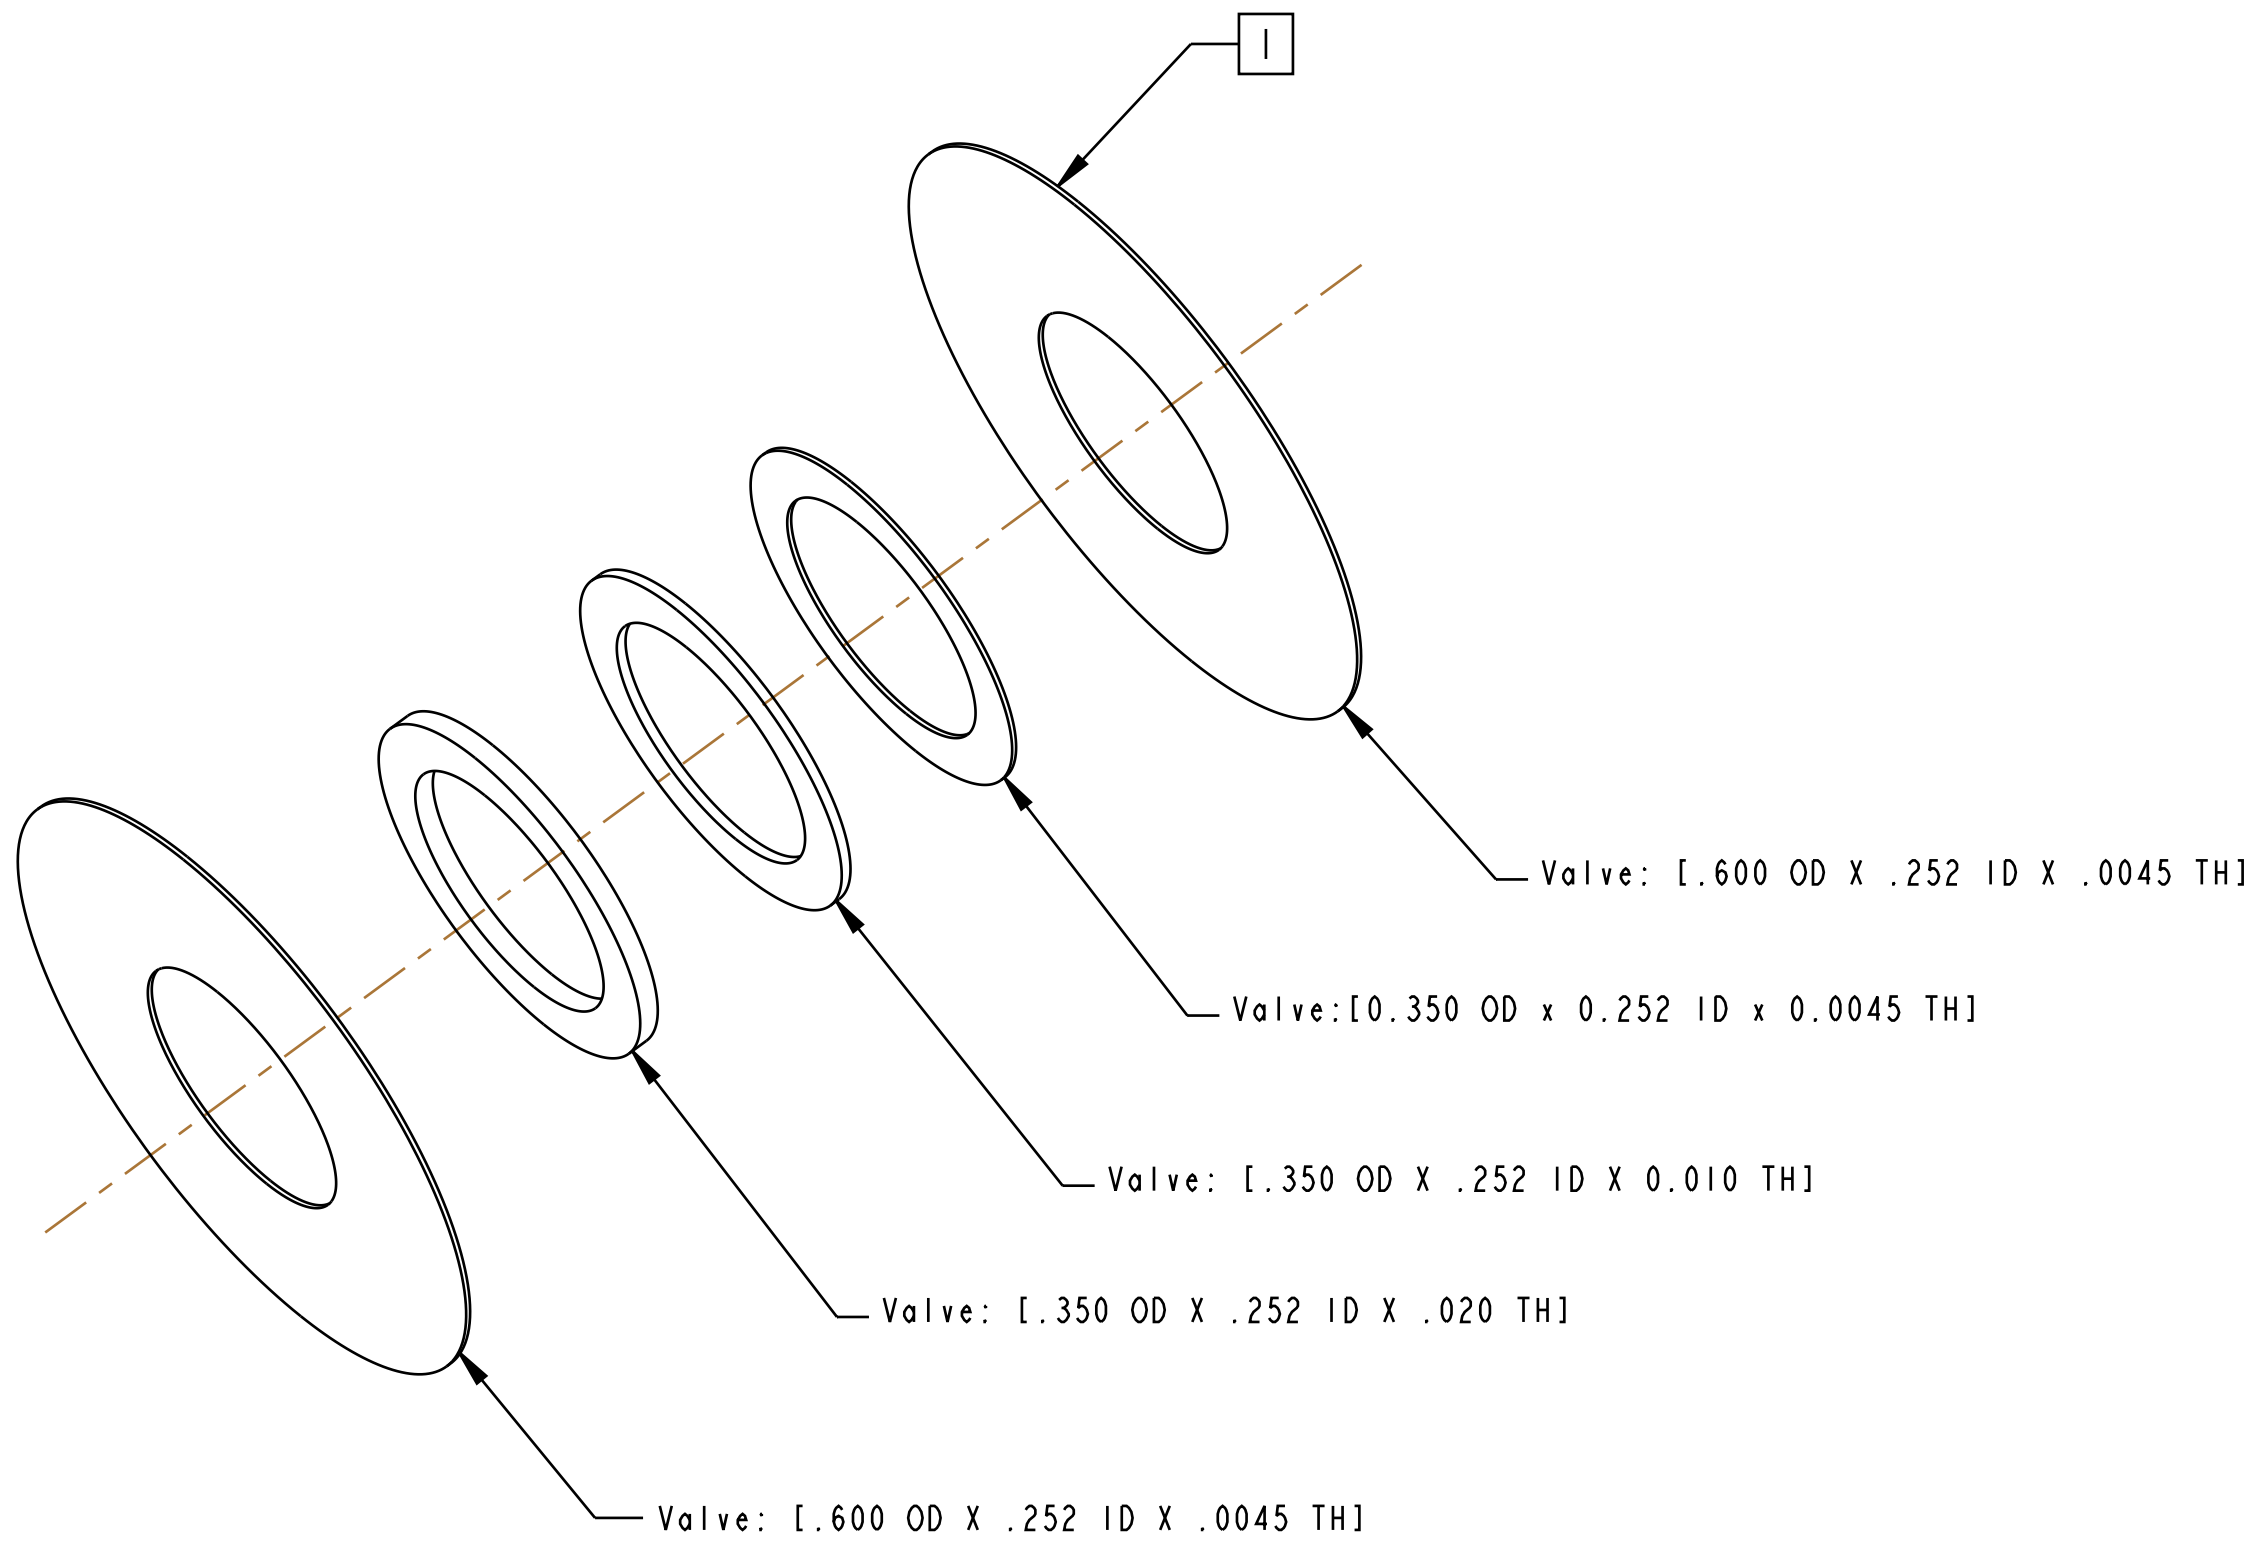

4

3

2

1

NOTES: (UNLESS OTHERWISE SPECIFIED)

1 THIS VALVE FACES LOCKOUT PISTON *

- PROPRIETARY -
THIS DOCUMENT CONTAINS CONFIDENTIAL, PROPRIETARY INFORMATION
THAT IS FOX PROPERTY. DO NOT DISCLOSE TO OR DUPLICATE
FOR OTHERS EXCEPT AS AUTHORIZED BY FOX.

FOX FOX Factory, Inc. Ph 831-768-1100
130 Hangar Way, Watsonville, CA 95076 USA Fax 831-768-9312

TITLE Valve Stack Assy: 2024
Float, Lockout Light, CML

SIZE DWG. NO. **C** 805-05-551-KIT

PLOT SCALE 6:1 SHEET 1 OF 1