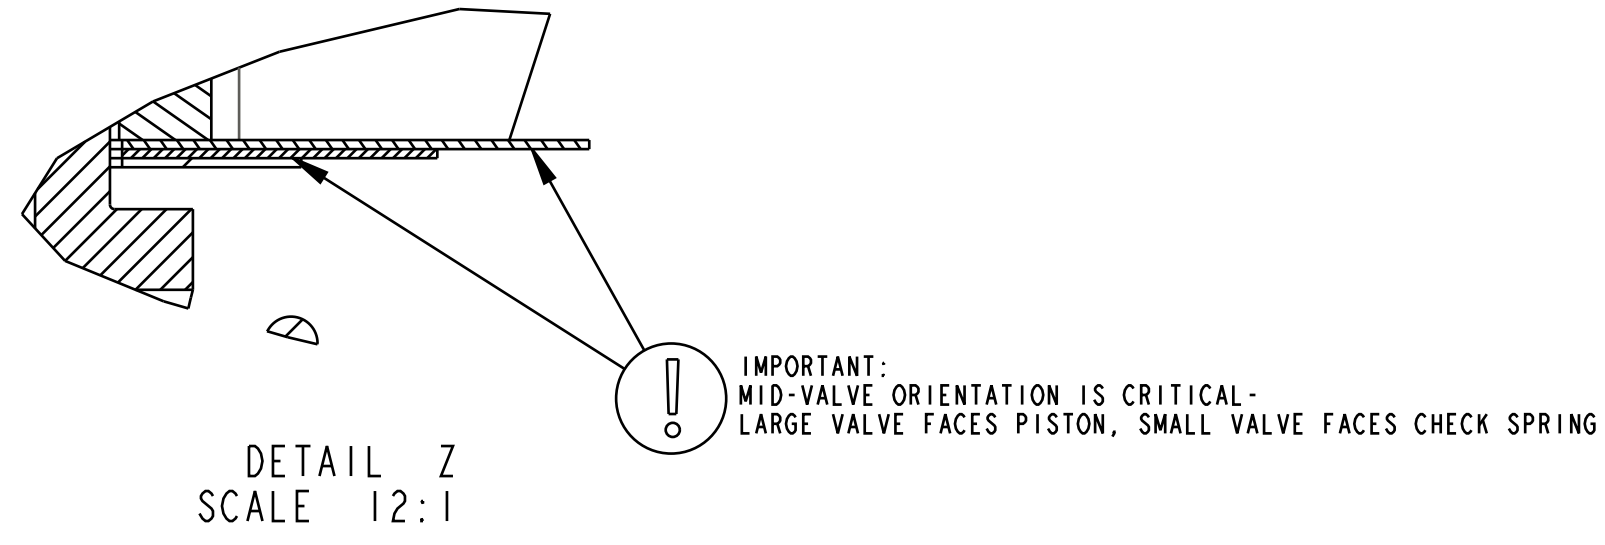

4

3

2

1

SECTION A-A  
SCALE 5:1

PROPRIETARY - THIS DOCUMENT CONTAINS CONFIDENTIAL, PROPRIETARY INFORMATION THAT IS FOX PROPERTY. DO NOT DISCLOSE TO OR DUPLICATE FOR OTHERS EXCEPT AS AUTHORIZED BY FOX.

		<b>FOX Factory, Inc.</b>	Ph 831-768-1100
		130 Hangar Way, Watsonville, CA 95076 USA	Fax 831-768-9312
TITLE	2024 GRIP2 HSR/LSR REBOUND PISTON ASSEMBLY		
SIZE	DWG. NO.	820-03-717-KIT	
PLOT SCALE	3:1	SHEET 1 OF 1	