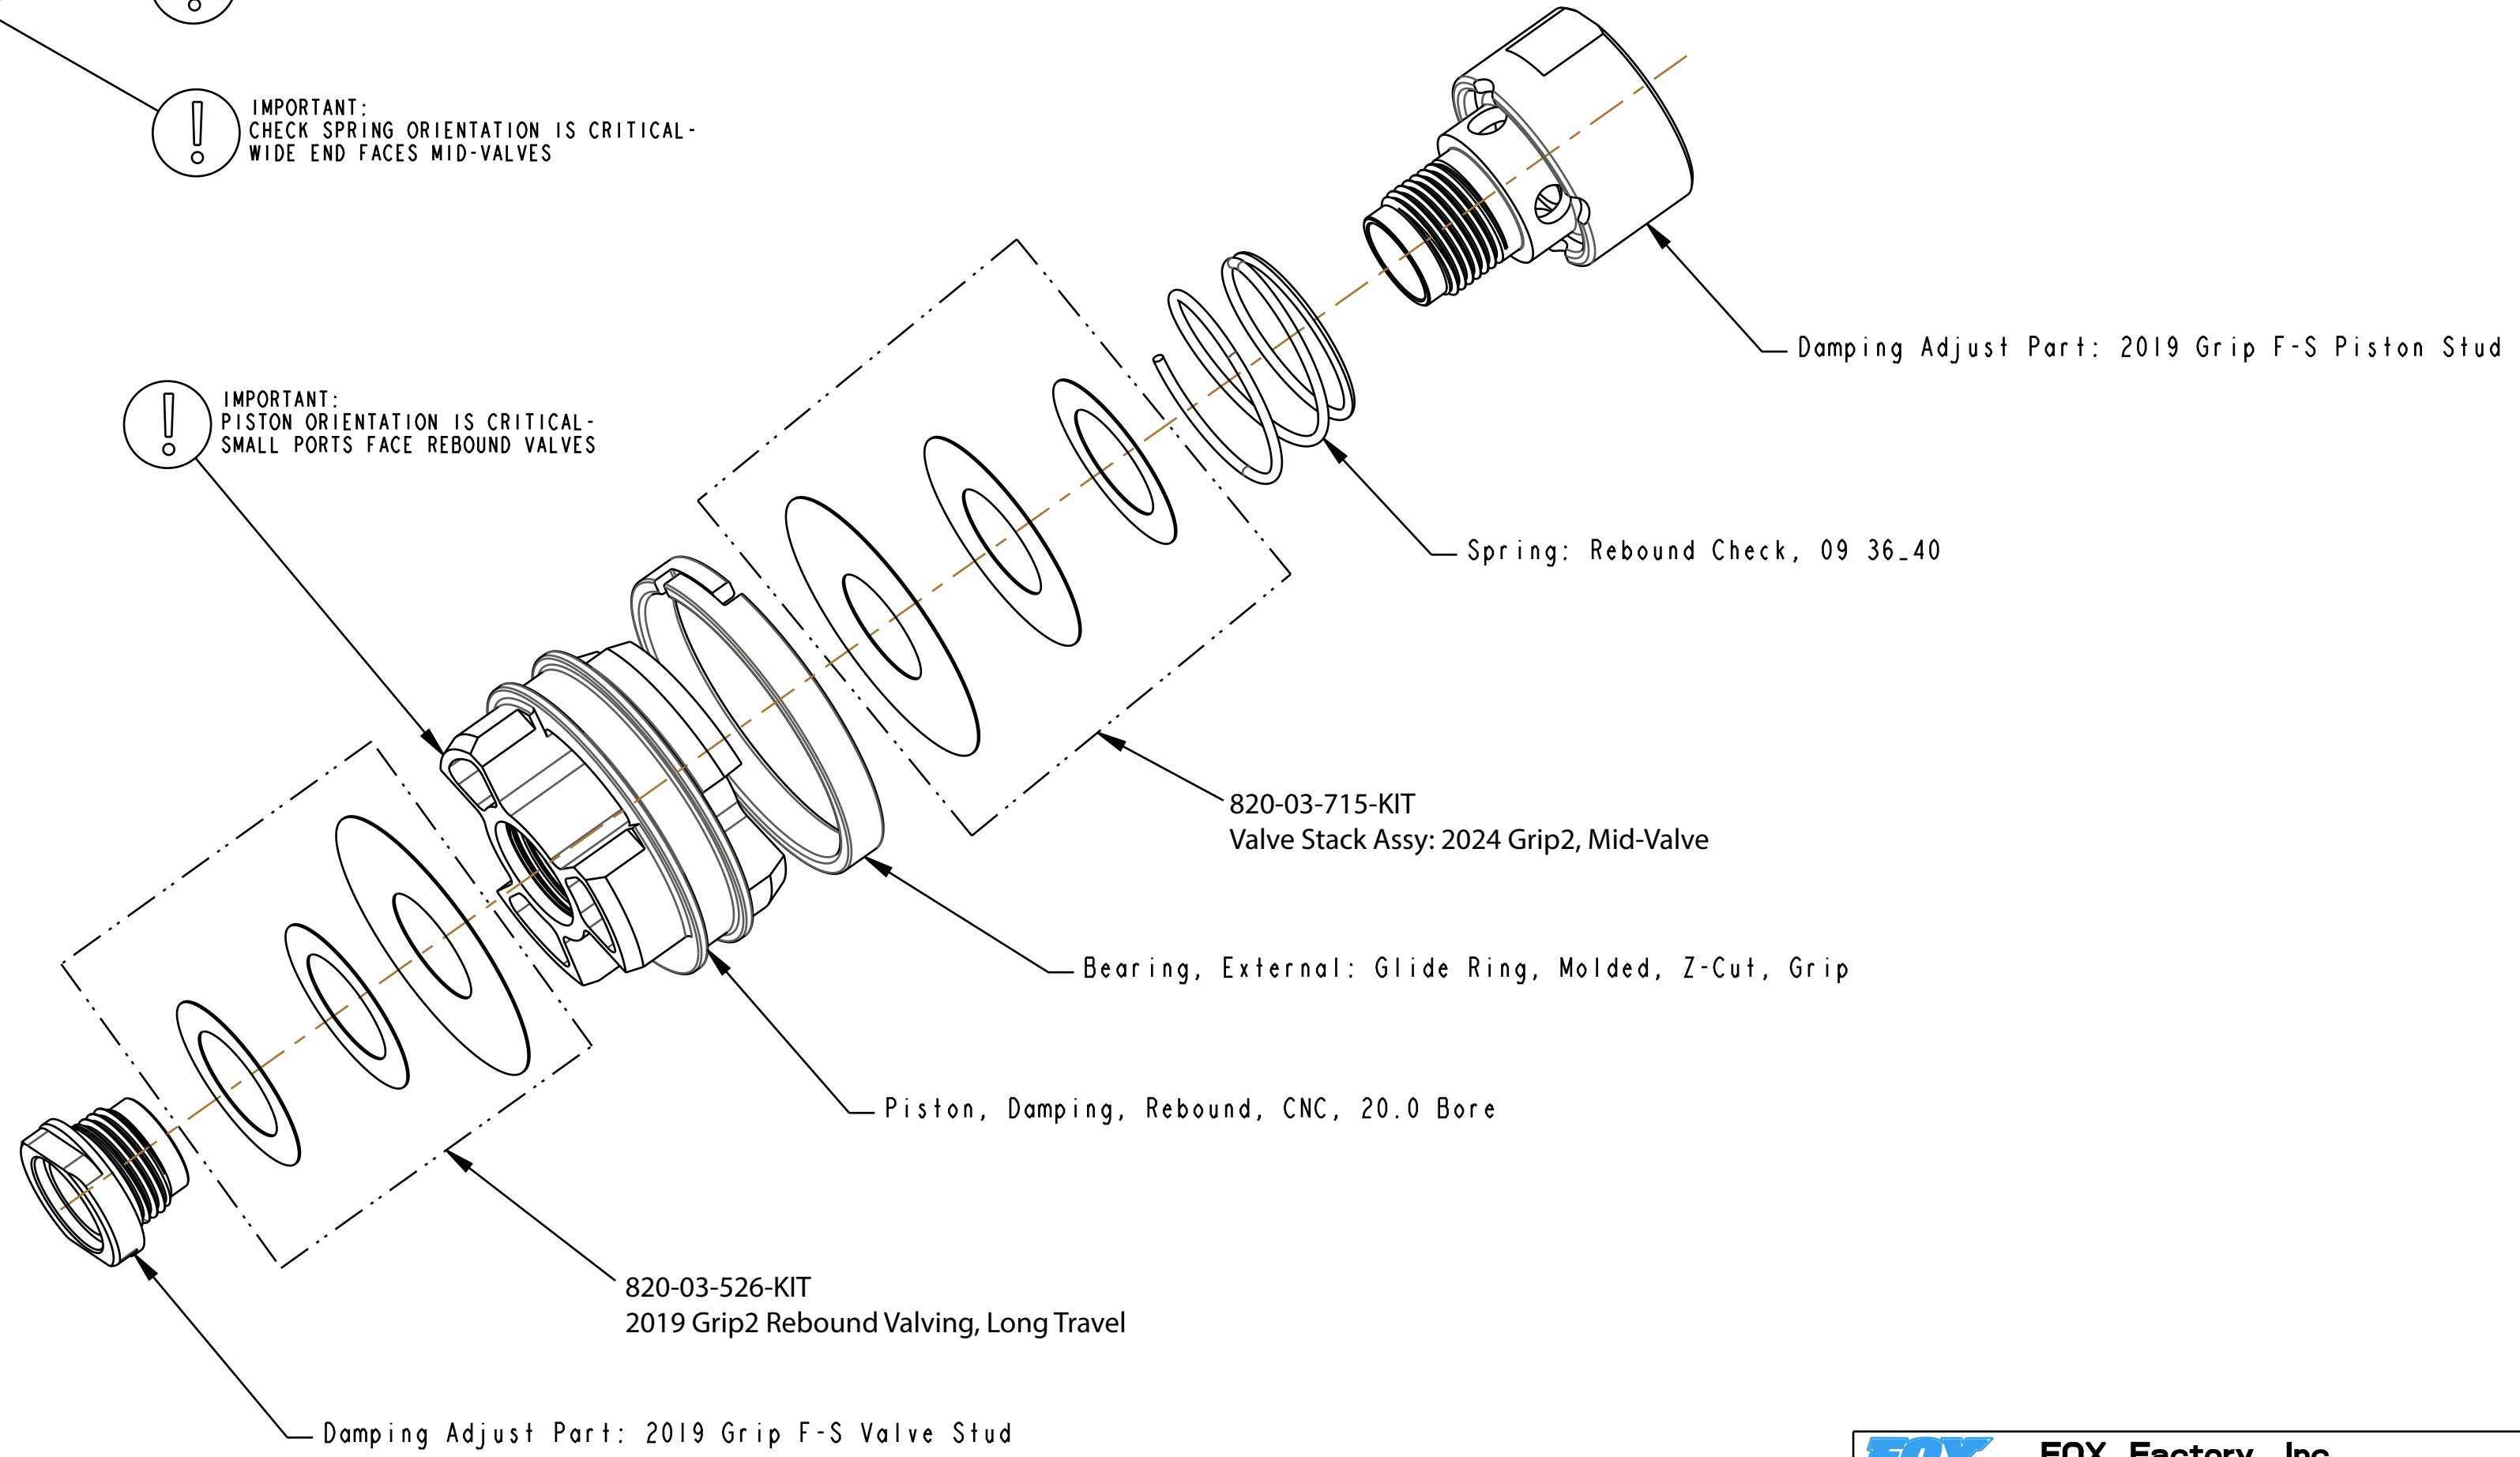

4

3

2

1

SECTION A-A  
SCALE 5:1

PROPRIETARY - THIS DOCUMENT CONTAINS CONFIDENTIAL, PROPRIETARY INFORMATION THAT IS FOX PROPERTY. DO NOT DISCLOSE TO OR DUPLICATE FOR OTHERS EXCEPT AS AUTHORIZED BY FOX.

		<b>FOX Factory, Inc.</b>	Ph 831-768-1100
		130 Hangar Way, Watsonville, CA 95076 USA	Fax 831-768-9312
TITLE	2024 GRIP2 HSR/LSR REBOUND PISTON ASSEMBLY		
SIZE	DWG. NO.	820-03-717-KIT	
PLOT SCALE	3:1	SHEET 1 OF 1	