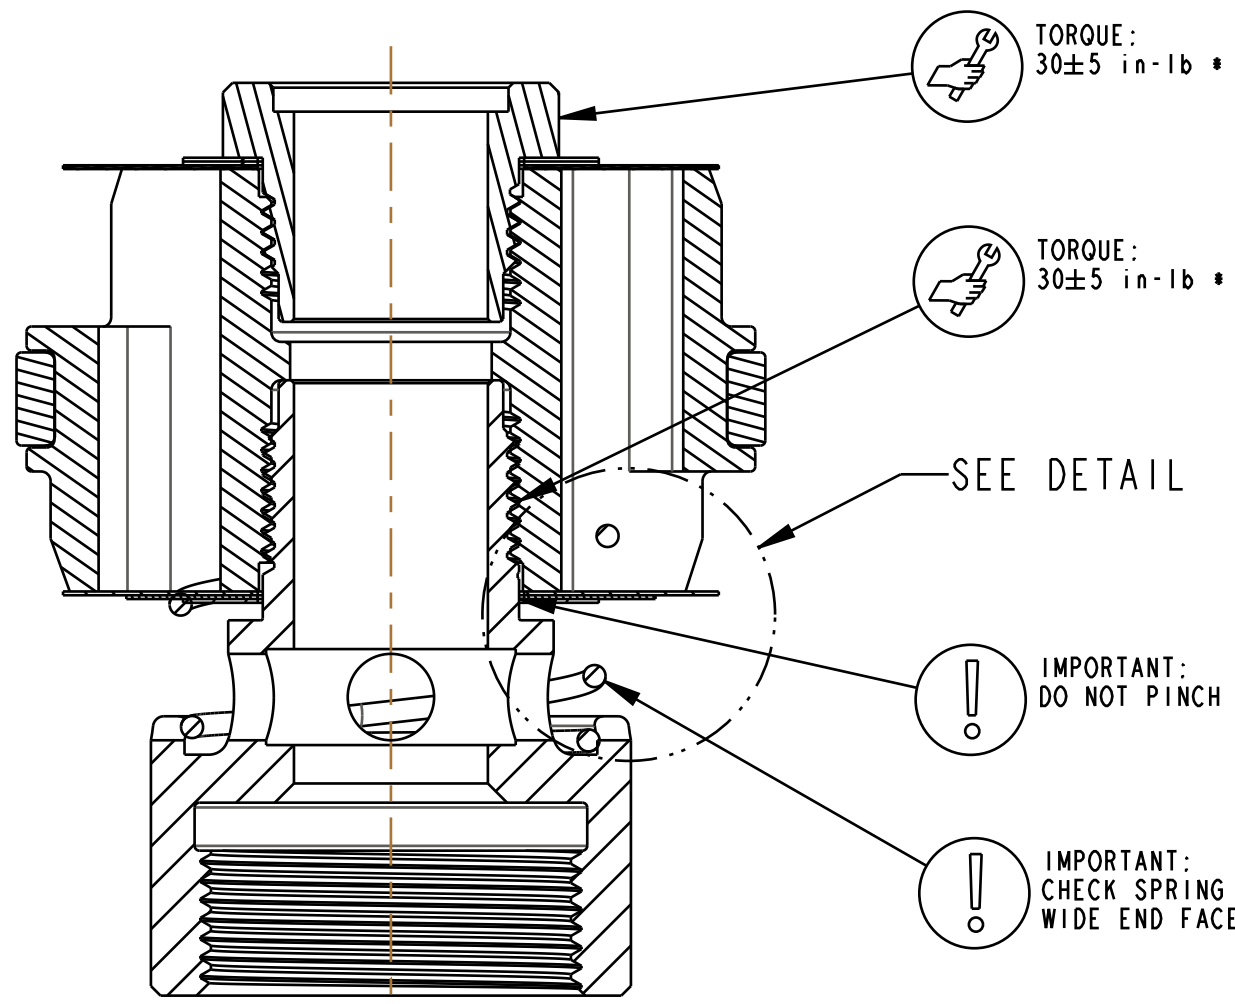

4

3

2

1

SECTION A-A  
SCALE 5:1

PROPRIETARY - THIS DOCUMENT CONTAINS CONFIDENTIAL, PROPRIETARY INFORMATION THAT IS FOX PROPERTY. DO NOT DISCLOSE TO OR DUPLICATE FOR OTHERS EXCEPT AS AUTHORIZED BY FOX.

		<b>FOX Factory, Inc.</b>	Ph 831-768-1100
		130 Hangar Way, Watsonville, CA 95076 USA	Fax 831-768-9312
TITLE	2024 GRIP2 HSR/LSR REBOUND PISTON ASSEMBLY		
SIZE	DWG. NO.	820-03-717-KIT	
PLOT SCALE	3:1	SHEET 1 OF 1	