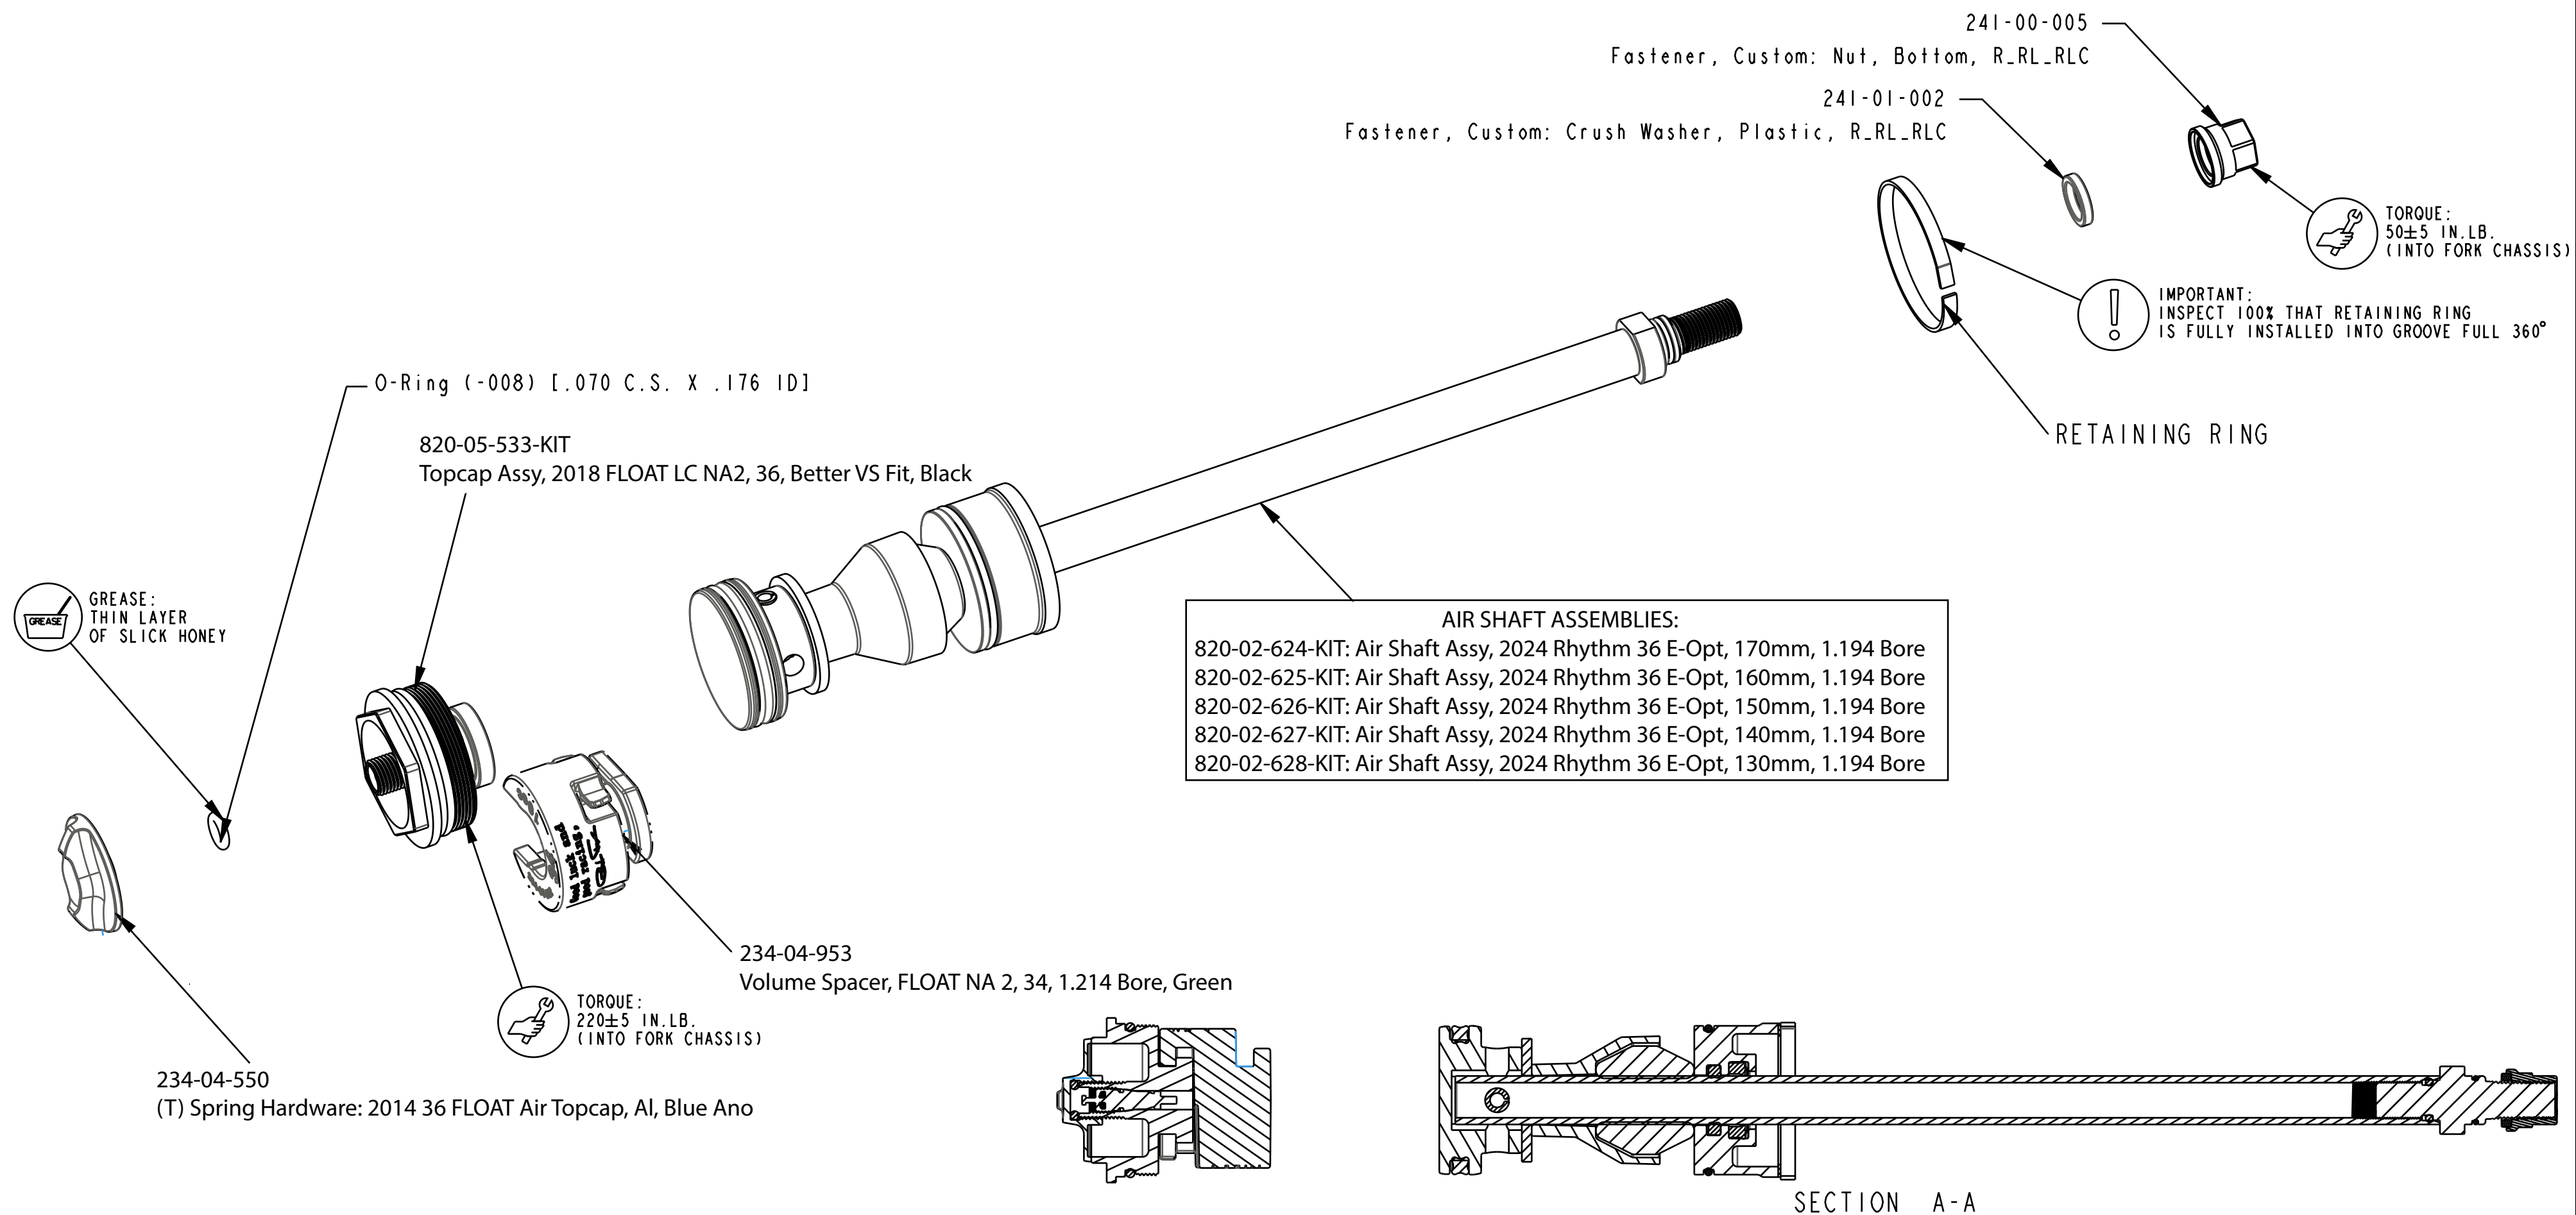

B

B

A

A

- PROPRIETARY -  
THIS DOCUMENT CONTAINS CONFIDENTIAL, PROPRIETARY INFORMATION  
THAT IS FOX PROPERTY. DO NOT DISCLOSE TO OR DUPLICATE  
FOR OTHERS EXCEPT AS AUTHORIZED BY FOX.

<b>FOX</b> <b>FOX Factory, Inc.</b>		Ph 831-768-1100
130 Hangar Way, Watsonville, CA 95076 USA		Fax 831-768-9312
TITLE <b>2024 36 E-BIKE+ FLOAT NA2 AIR SPRING ASSEMBLIES</b>		
SIZE	DWG. NO.	
<b>C</b>		
PLOT SCALE   .00 : 1	SHEET   OF	