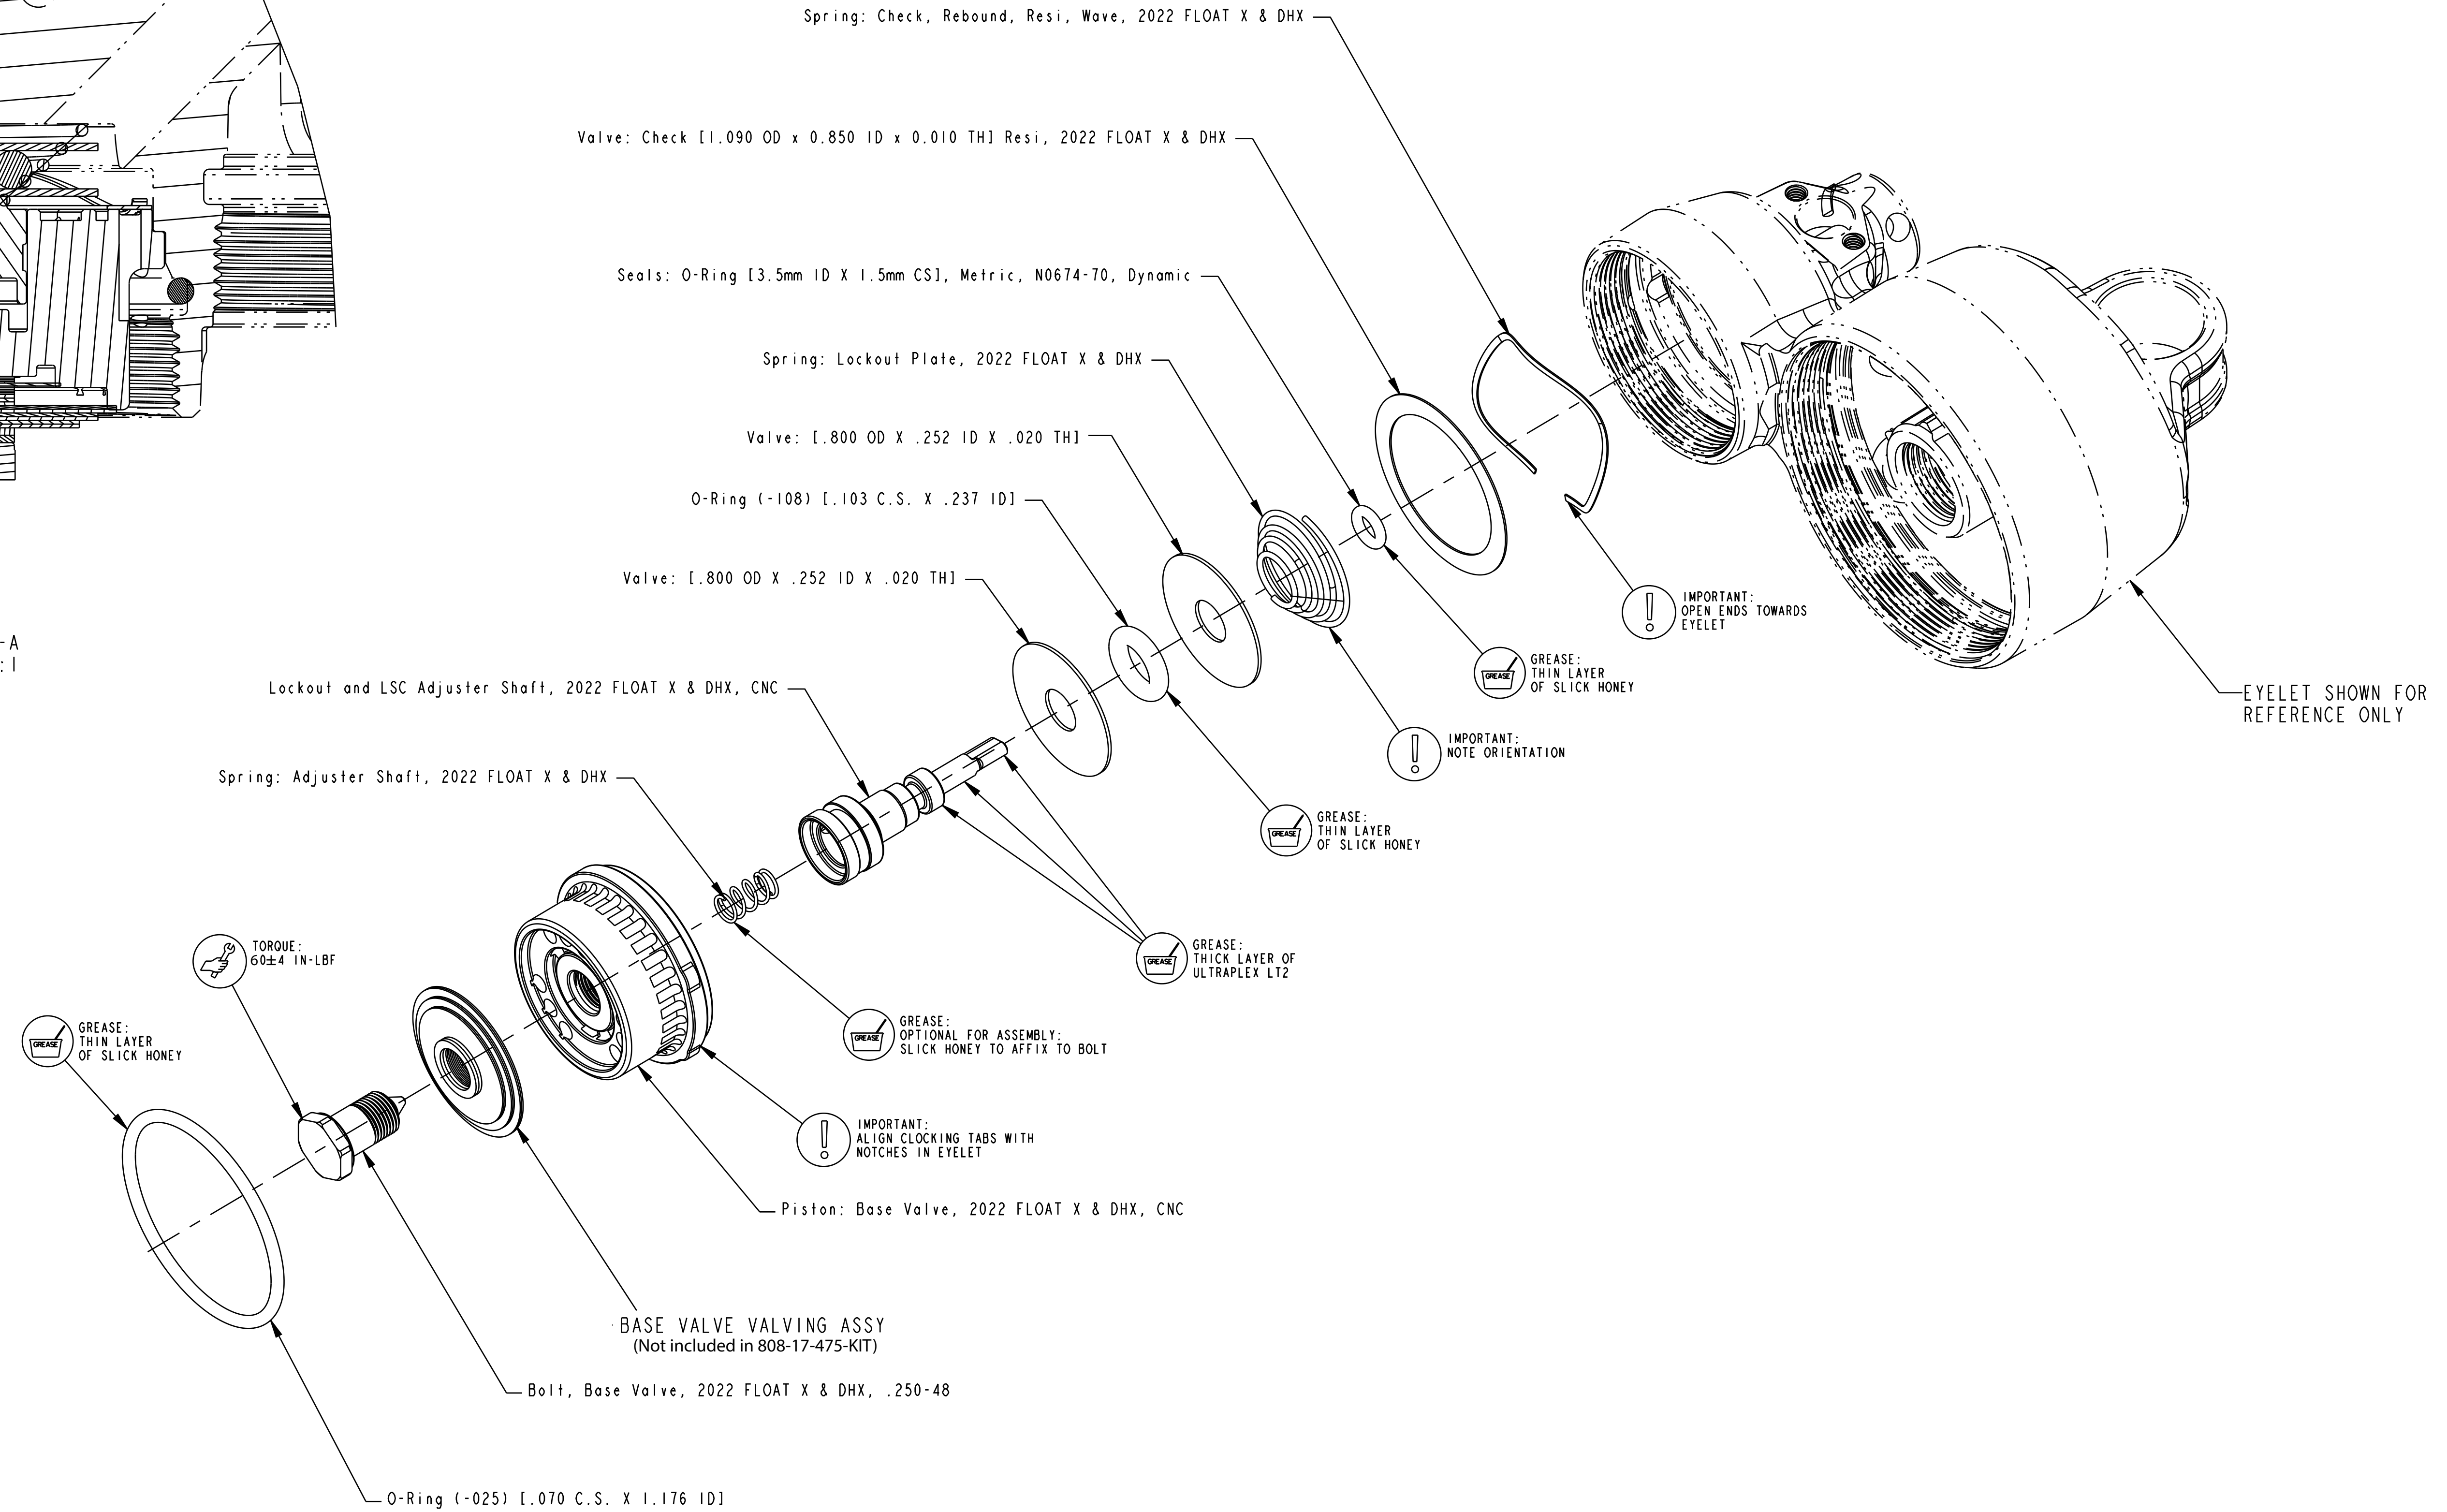

SECTION A-A  
SCALE 4:1

PROPRIETARY  
THIS DOCUMENT CONTAINS CONFIDENTIAL, PROPRIETARY INFORMATION  
THAT IS FOR PROPERTY. DO NOT DISCLOSE TO OR DUPLICATE  
FOR OTHERS EXCEPT AS AUTHORIZED BY FOX.

**FOX** FOX Factory, Inc. Ph 831-768-1100  
130 Hangar Way, Watsonville, CA 95076 USA Fax 831-768-9312

TITLE  
Eyelet Sub Assy: Base Valve,  
2022 FLOAT X & DHX

SIZE DWG. NO. 808-17-475-KIT  
D

PLOT SCALE 2:1 SHEET 1 OF 1