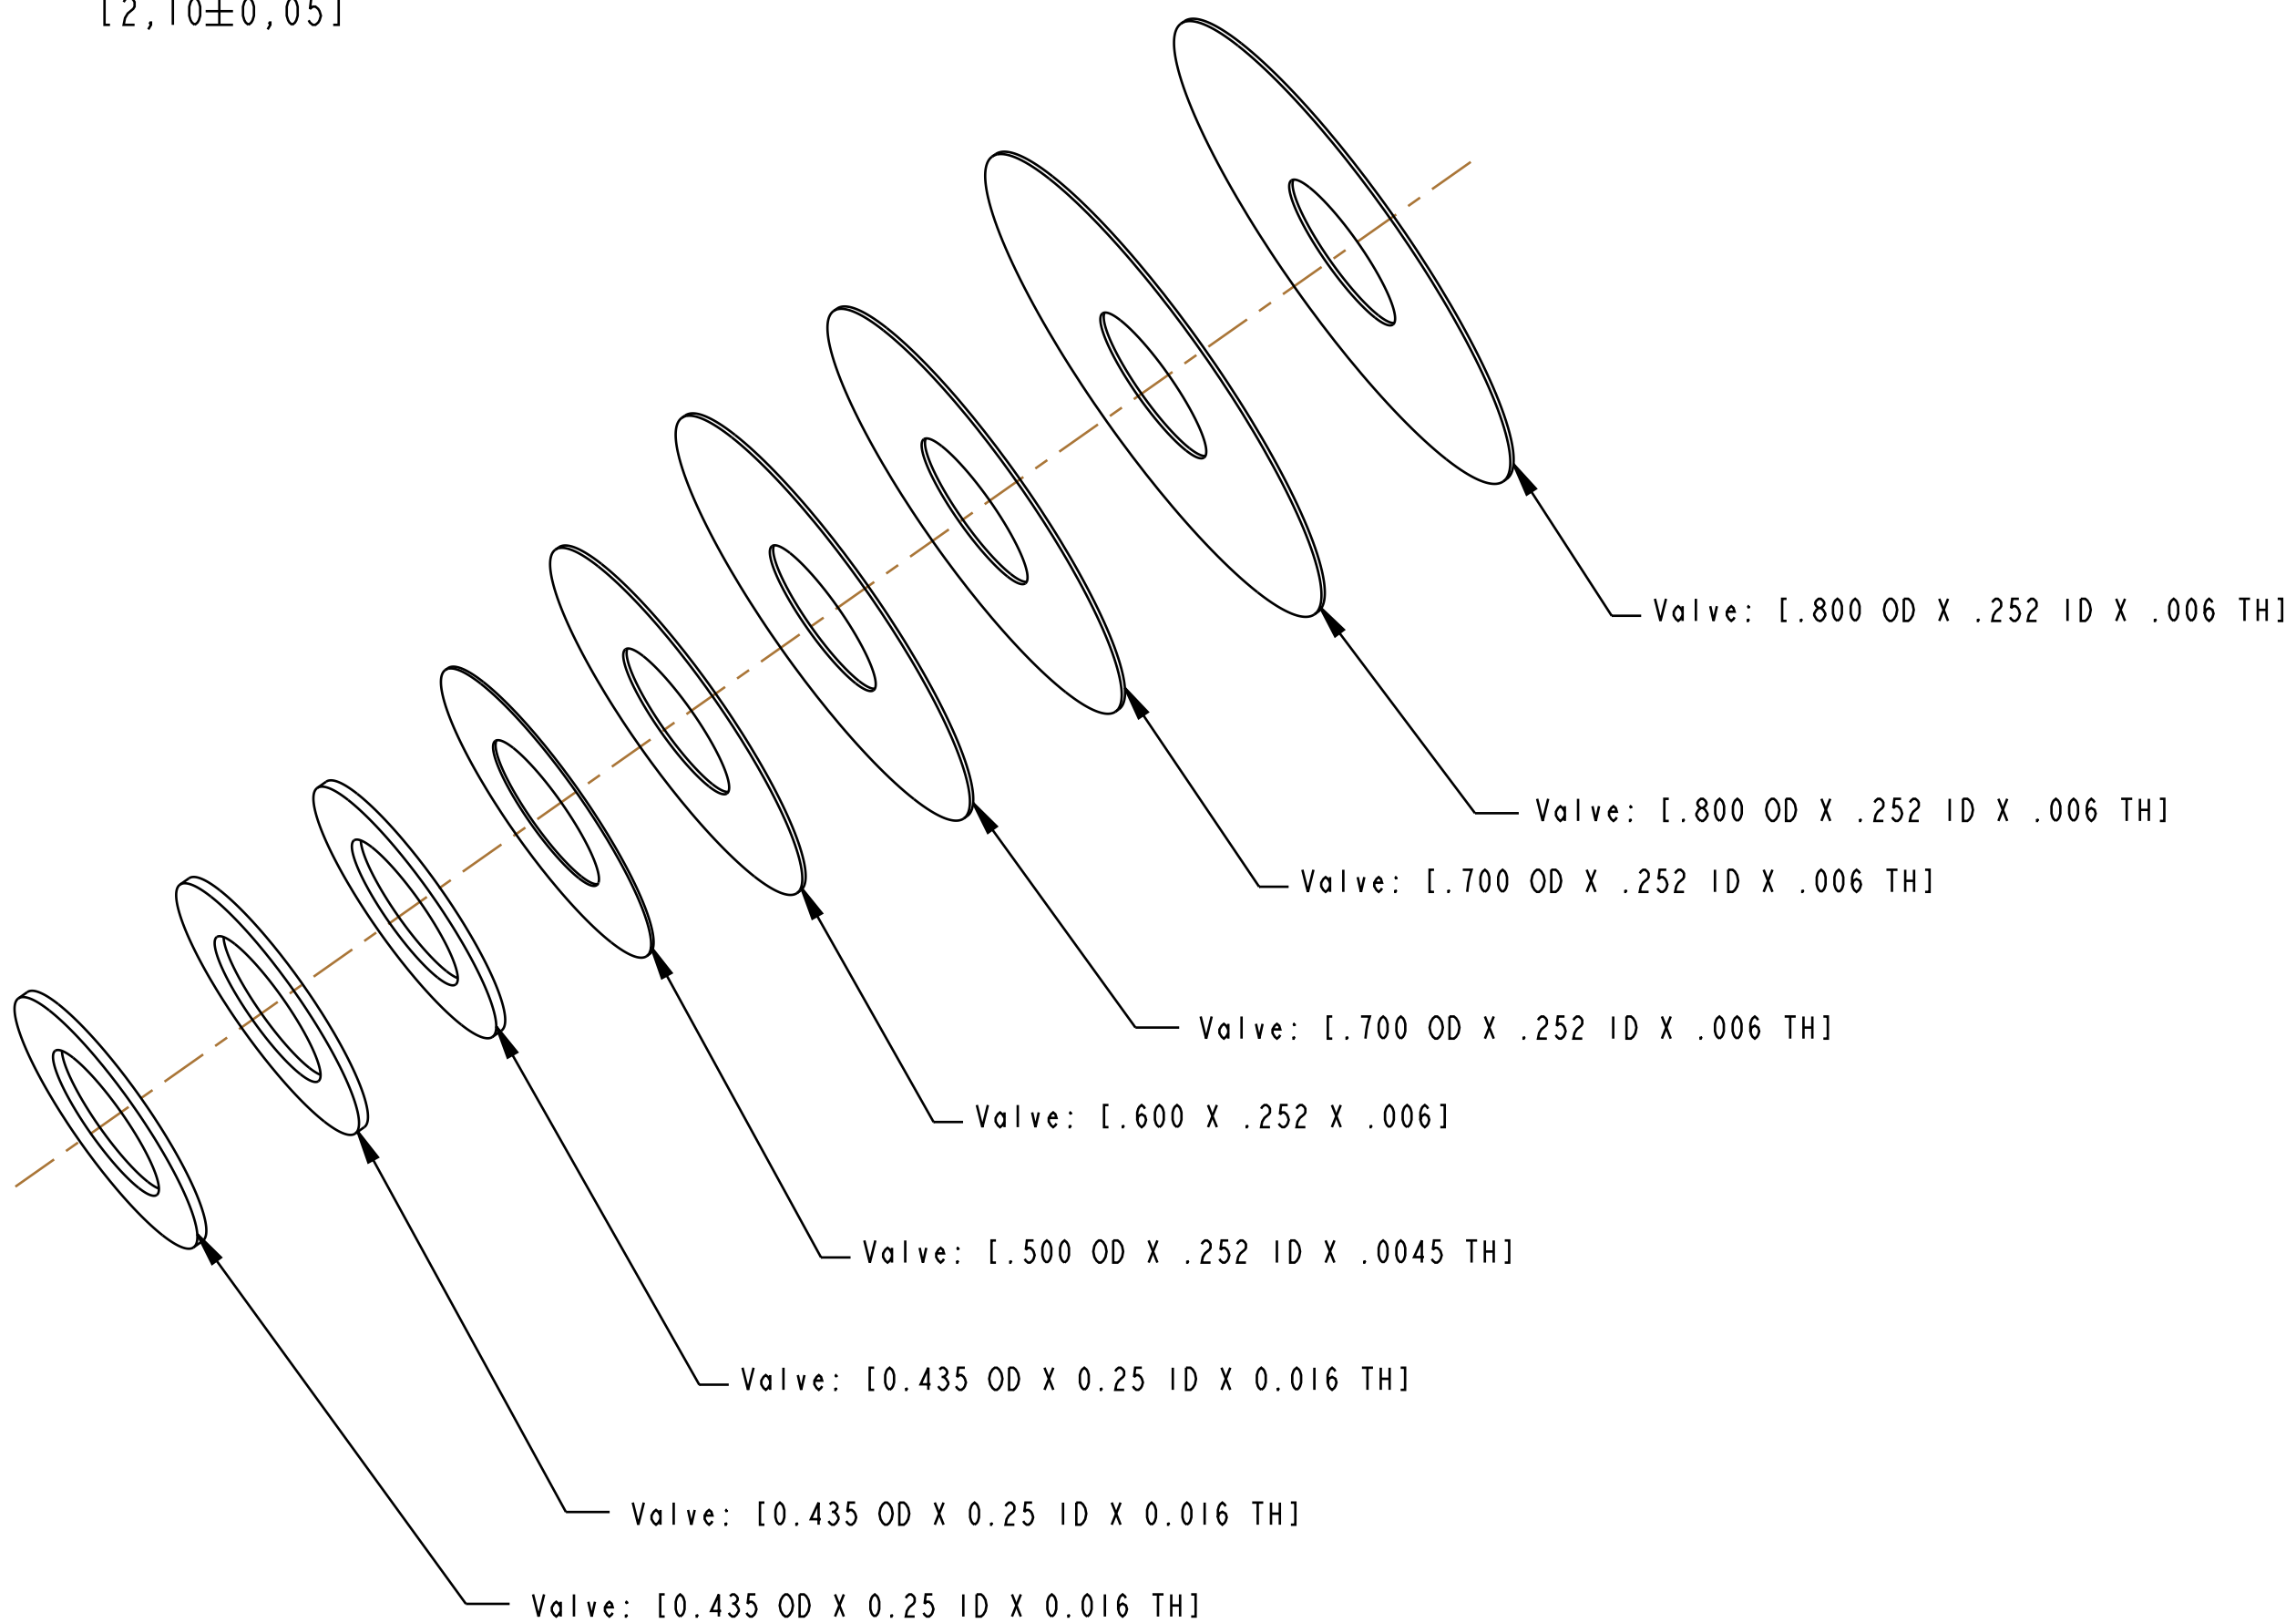

4

3

2

1

D

D

**FOX** FOX Factory, Inc. Ph 831-768-1100  
130 Hangar Way, Watsonville, CA 95076 USA Fax 831-768-9312

TITLE  
Valving Assy: 2021 DHX2 / FX2,  
Rebound, Main Piston, ECR010

SIZE DWG. NO. **805-05-484-KIT**

PLOT SCALE 4:1 SHEET 1 OF 1

- PROPRIETARY -  
THIS DOCUMENT CONTAINS CONFIDENTIAL, PROPRIETARY INFORMATION  
THAT IS FOX PROPERTY. DO NOT DISCLOSE TO OR DUPLICATE  
FOR OTHERS EXCEPT AS AUTHORIZED BY FOX.