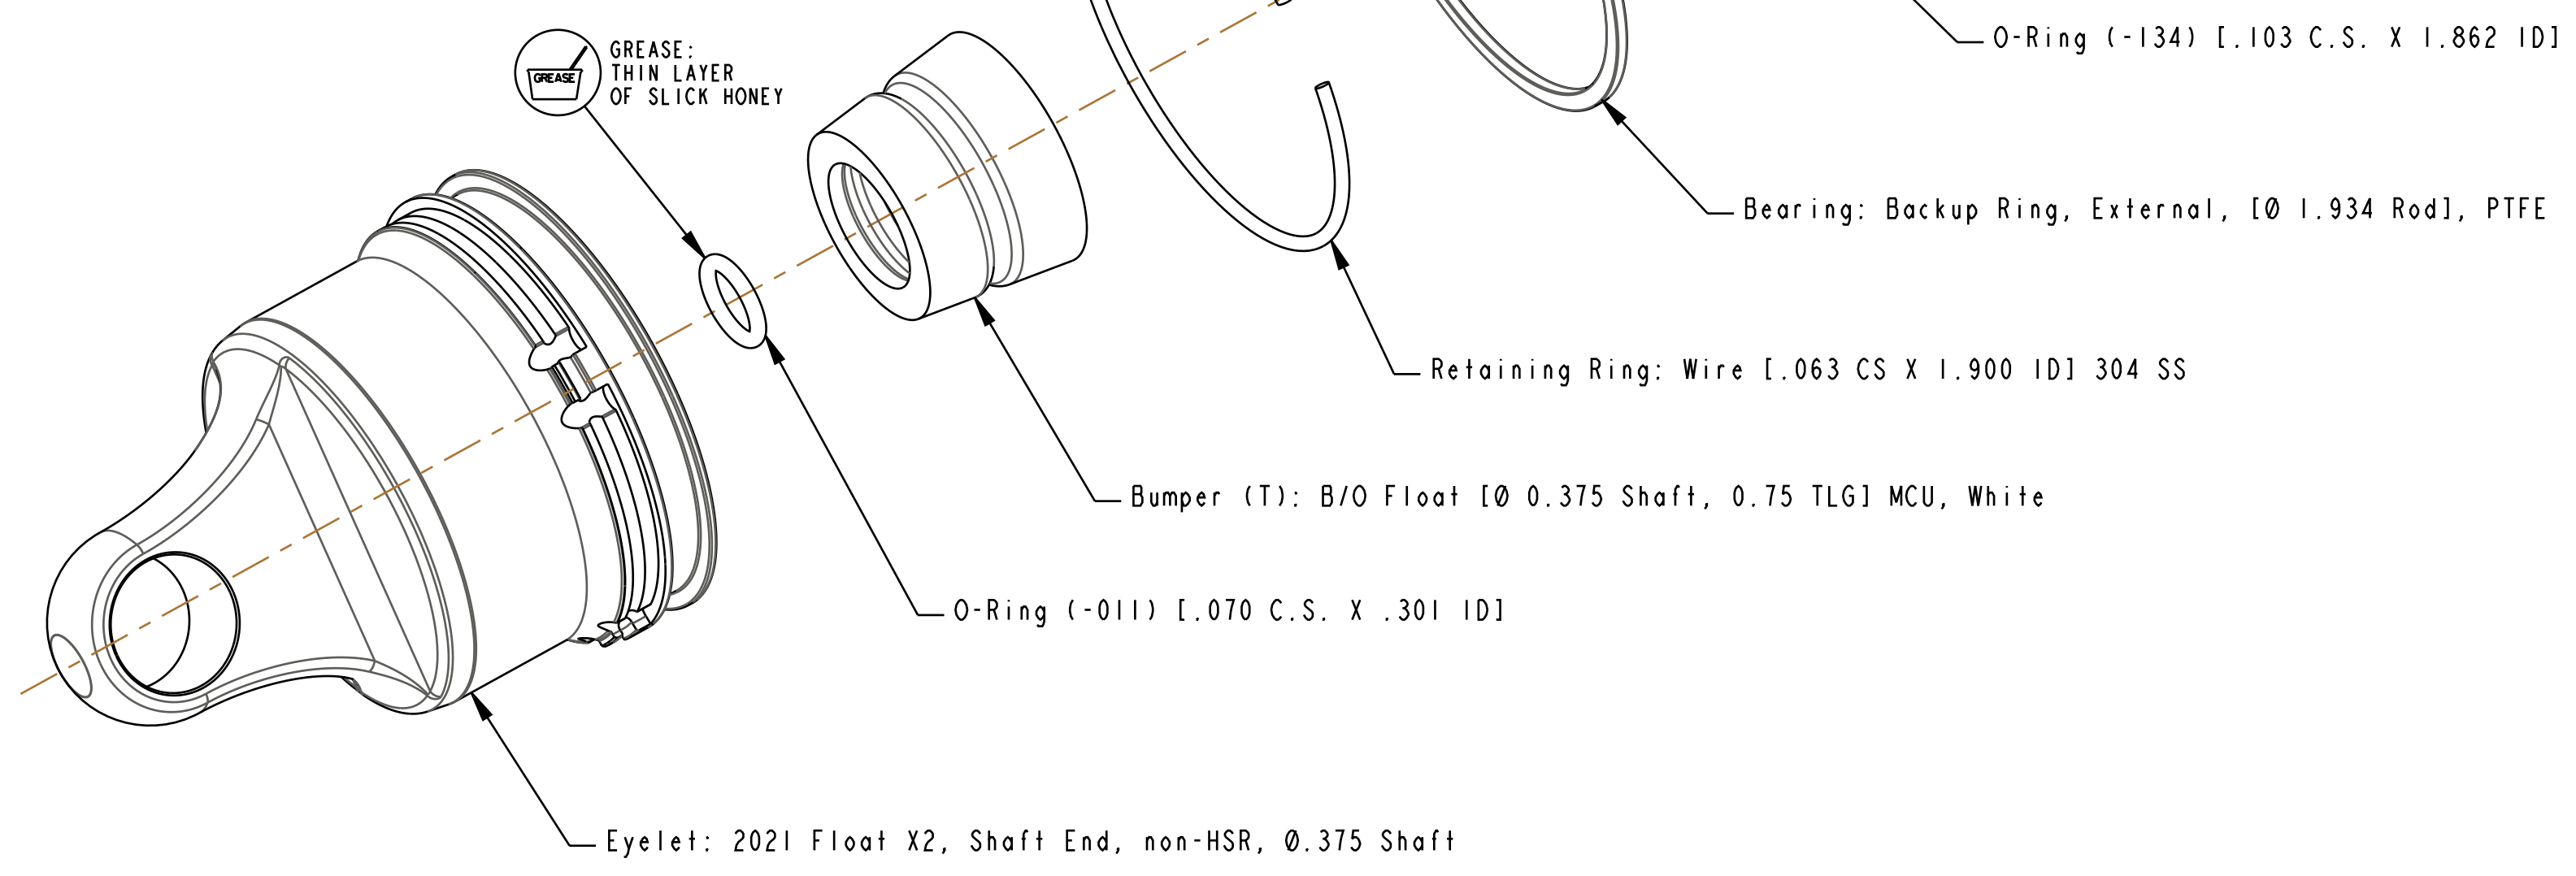

B

B

A

A

SECTION A-A
SCALE 2.5:1

PROPRIETARY
THIS DOCUMENT CONTAINS CONFIDENTIAL, PROPRIETARY INFORMATION
THAT IS FOX PROPERTY. DO NOT DISCLOSE TO OR DUPLICATE
FOR OTHERS EXCEPT AS AUTHORIZED BY FOX.

FOX		FOX Factory, Inc.	Ph 831-768-1100
		130 Hangar Way, Watsonville, CA 95076 USA	Fax 831-768-9312
TITLE Eyelet Assy: 2021 Shaft-End, FX2, P-S, Ø .375 Shaft			
SIZE C	DWG. NO. 808-14-079-KIT		
PLOT SCALE 1.5:1		SHEET 1 OF 1	