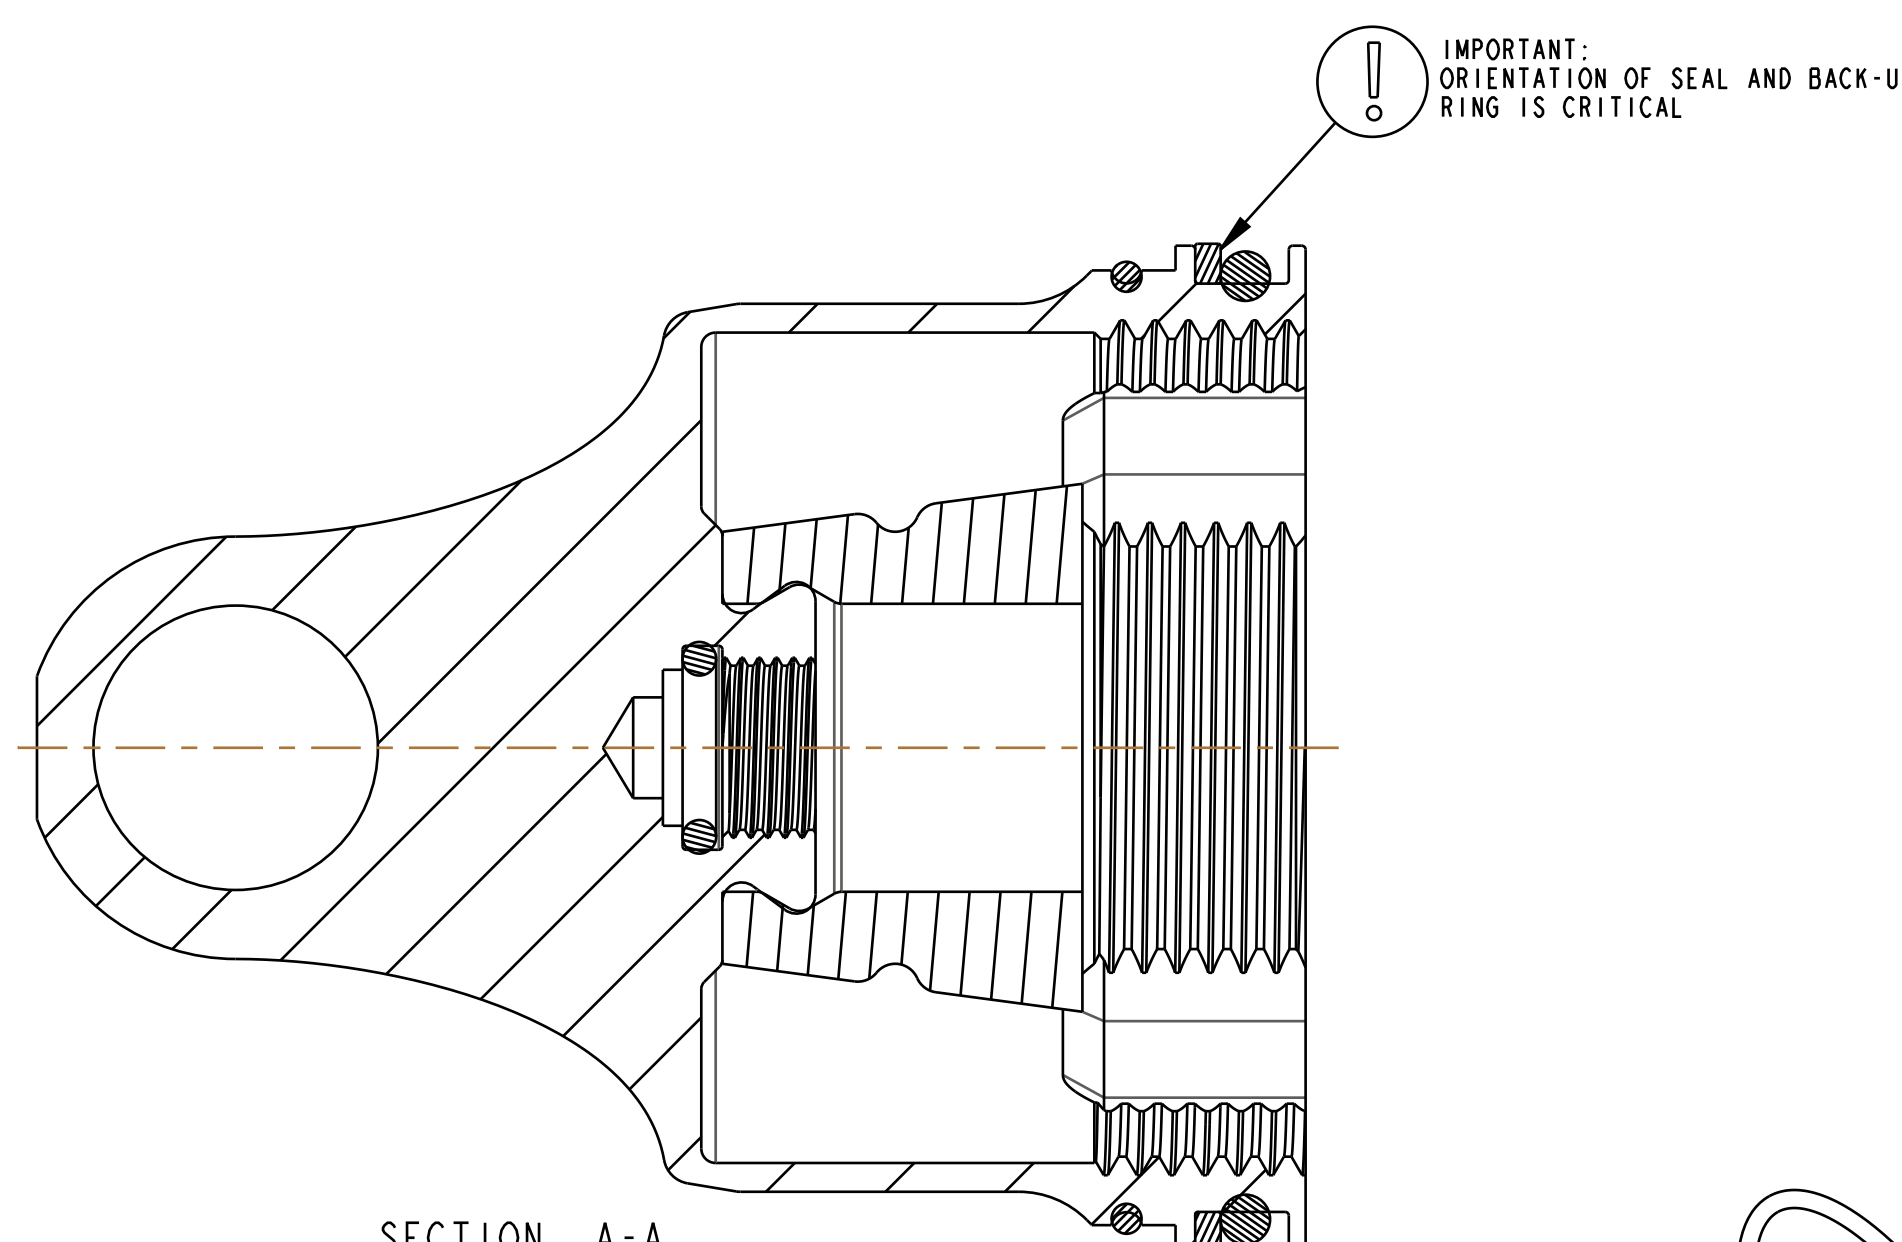

B

B

A

A

SECTION A-A
SCALE 2.5:1

PROPRIETARY
THIS DOCUMENT CONTAINS CONFIDENTIAL, PROPRIETARY INFORMATION
THAT IS FOX PROPERTY. DO NOT DISCLOSE TO OR DUPLICATE
FOR OTHERS EXCEPT AS AUTHORIZED BY FOX.

FOX		FOX Factory, Inc.	Ph 831-768-1100
		130 Hangar Way, Watsonville, CA 95076 USA	Fax 831-768-9312
TITLE Eyelet Assy: 2021 Shaft-End, FX2, P-S, Ø .375 Shaft			
SIZE C	DWG. NO. 808-14-079-KIT		
PLOT SCALE 1.5:1		SHEET 1 OF 1	