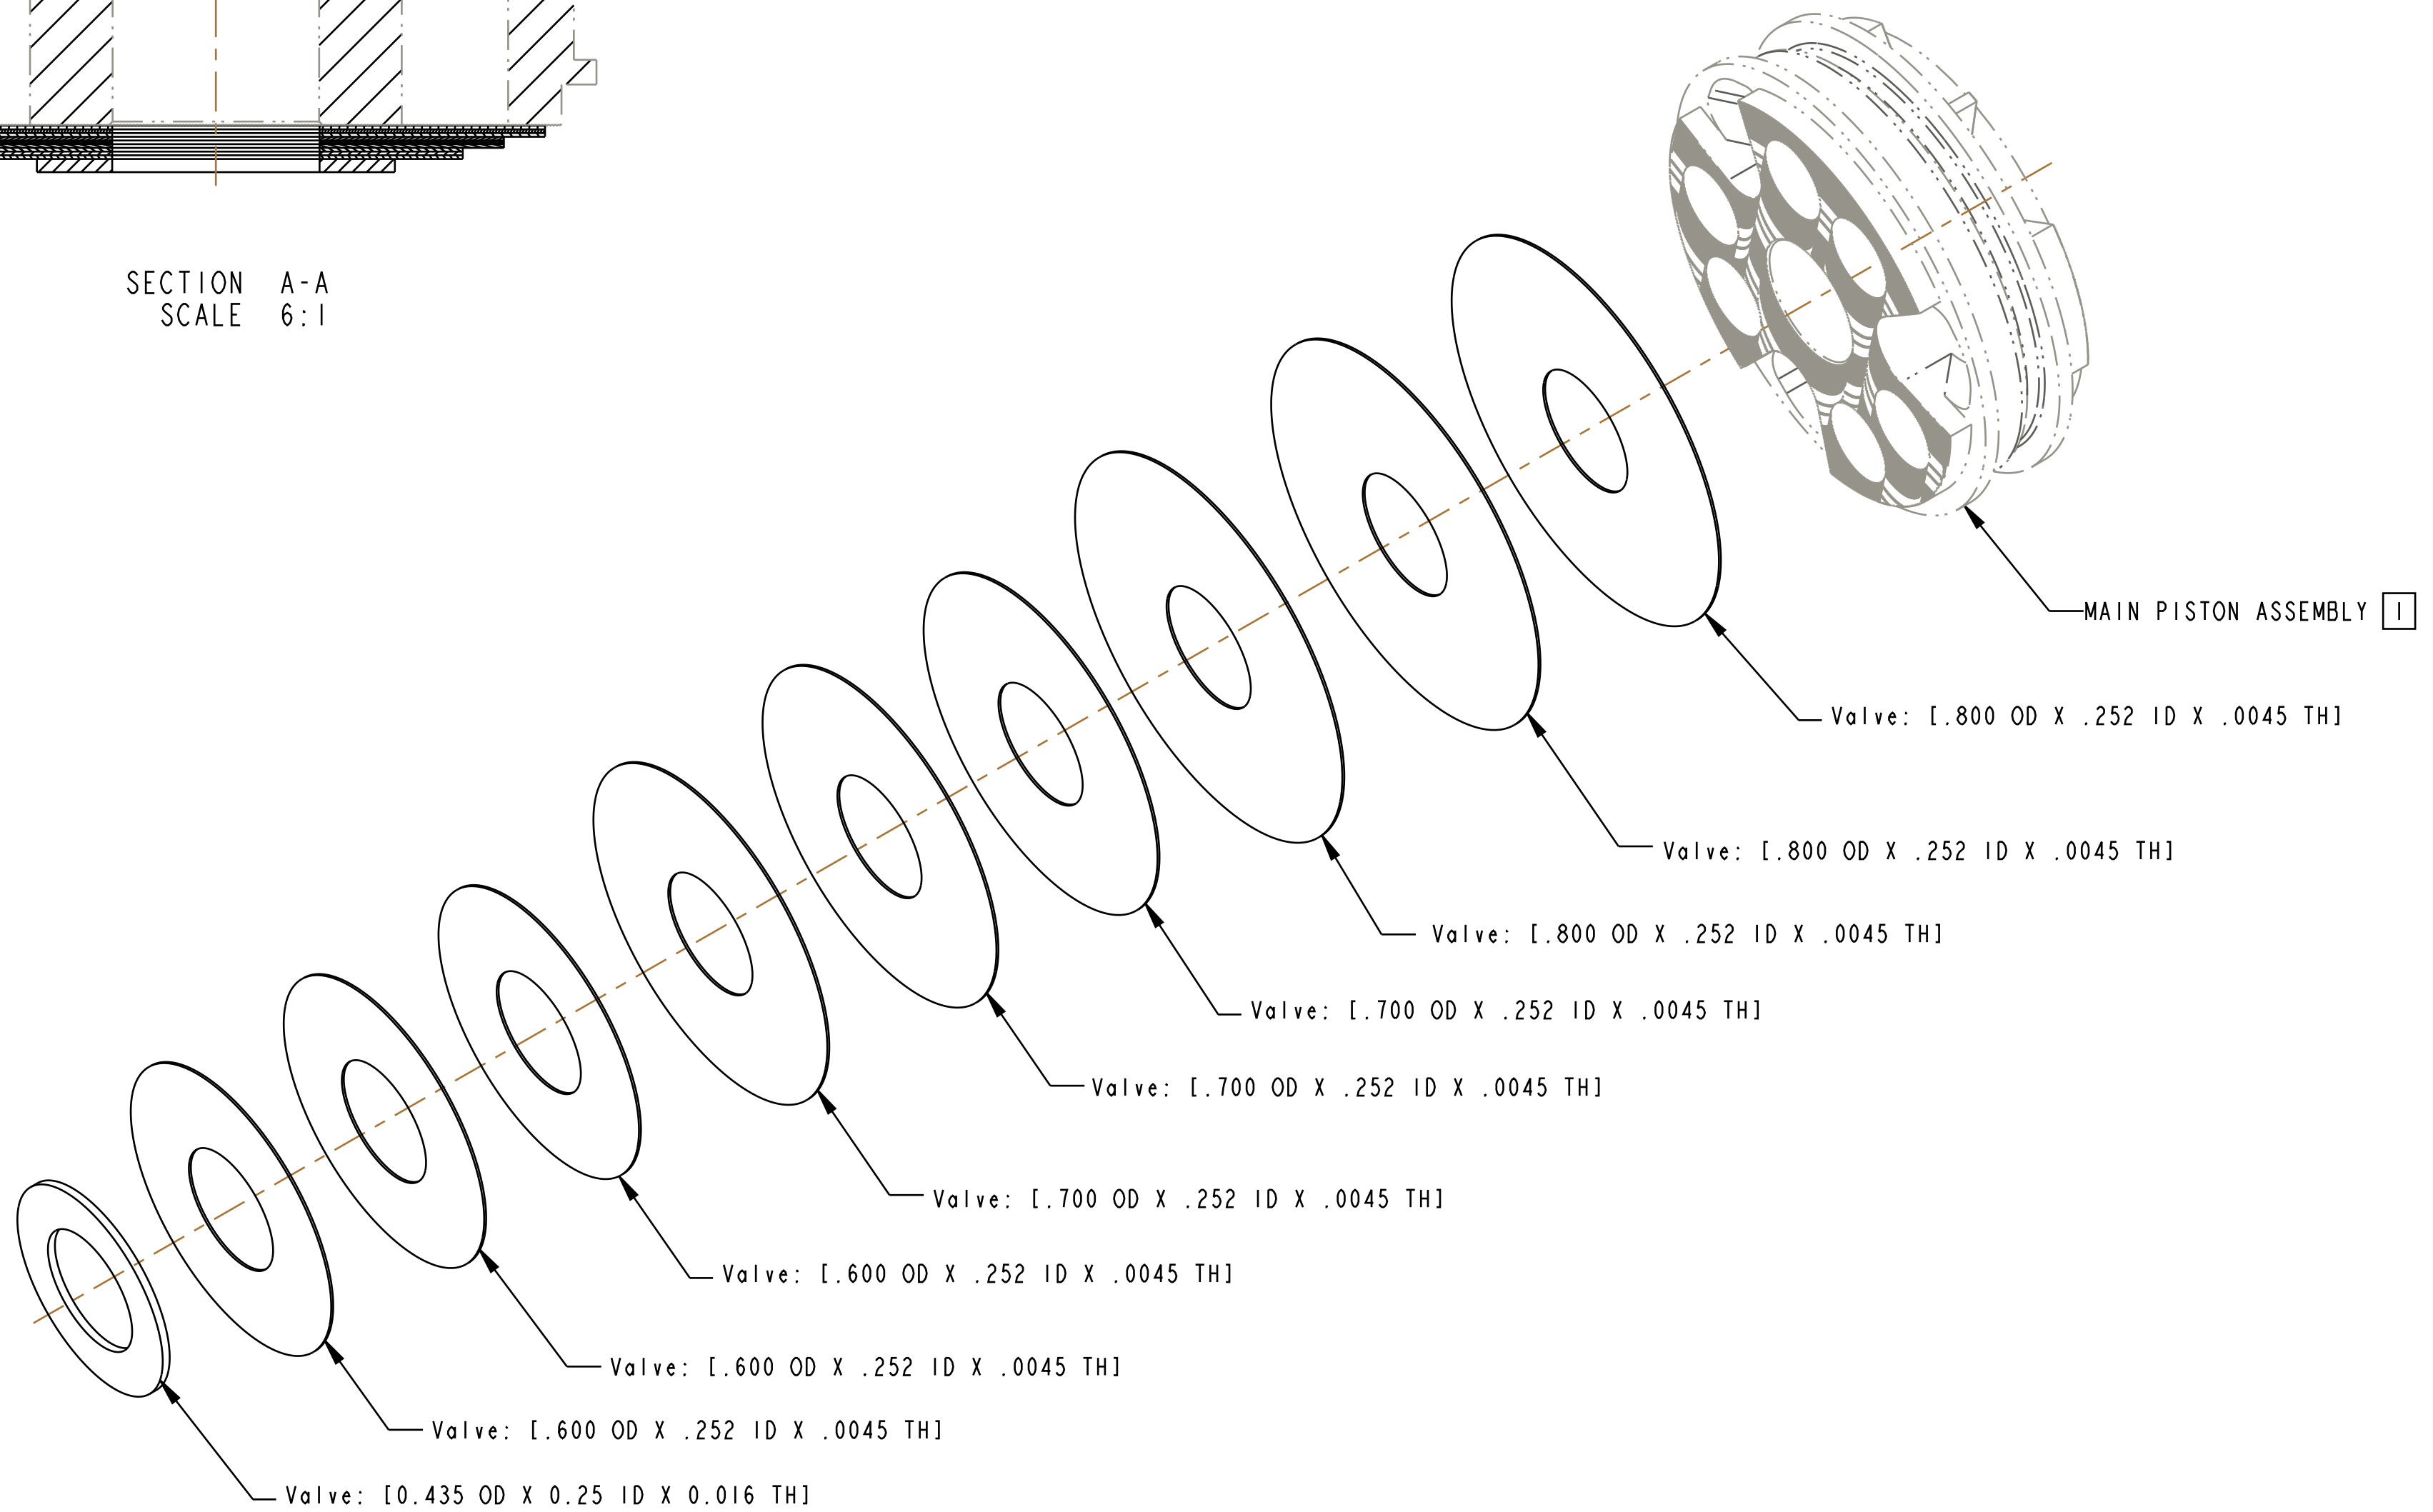

SECTION A-A
SCALE 6:1

NOTES: UNLESS OTHERWISE SPECIFIED

1 PISTON SHOWN FOR ORIENTATION PURPOSES ONLY AND IS NOT CONTAINED IN THIS BOM.

- PROPRIETARY -
THIS DOCUMENT CONTAINS CONFIDENTIAL, PROPRIETARY INFORMATION
THAT IS FOX PROPERTY. DO NOT DISCLOSE TO OR DUPLICATE
FOR OTHERS EXCEPT AS AUTHORIZED BY FOX.

		FOX Factory, Inc.	Ph 831-768-1100
		130 Hangar Way, Watsonville, CA 95076 USA	Fax 831-768-9312
TITLE Valving Assy: 2024 DHX2 F-S / FX2 F-S P-SE, Main Piston, Compression, CX001			
SIZE	DWG. NO.	805-05-626-KIT	
C			
PLOT SCALE	4:1		SHEET 1 OF 1