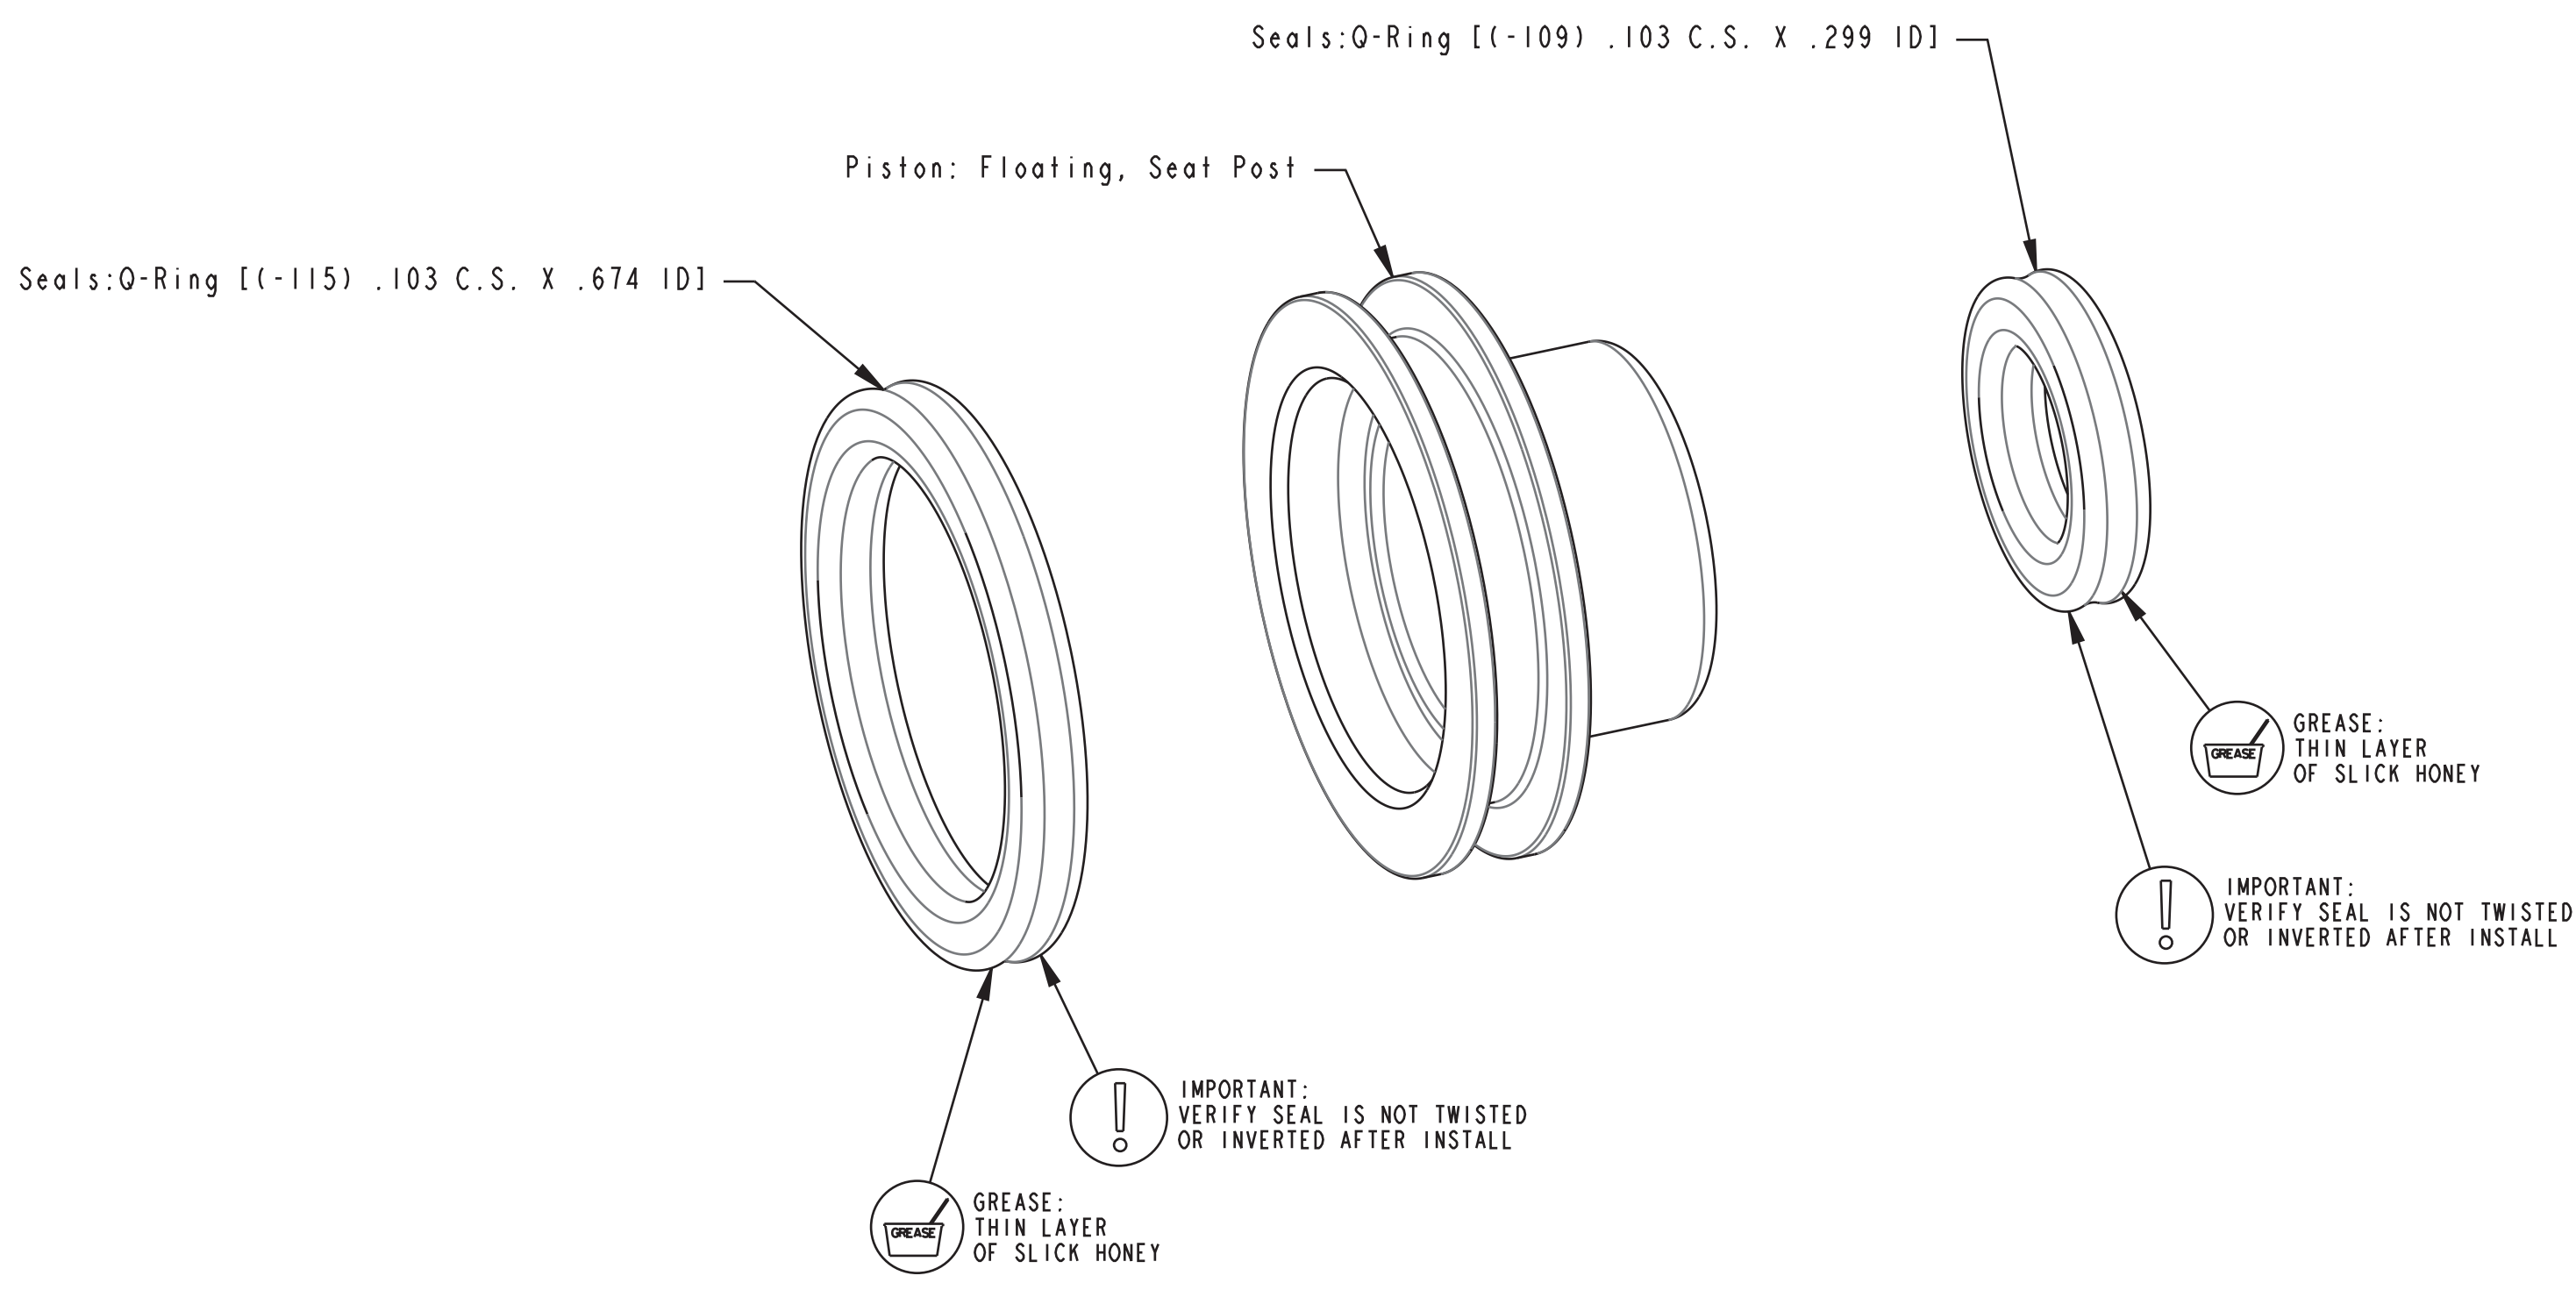

4

3

2

1

FOX		FOX Factory, Inc.	Ph 831-768-1100
		130 Hangar Way, Watsonville, CA 95076 USA	Fax 831-768-9312
TITLE Service Set: MY24 Transfer, IFP Assy, Chevron			
SIZE C	DWG. NO.	825-00-197-KIT	
PLOT SCALE	4:1	SHEET 1 OF 1	