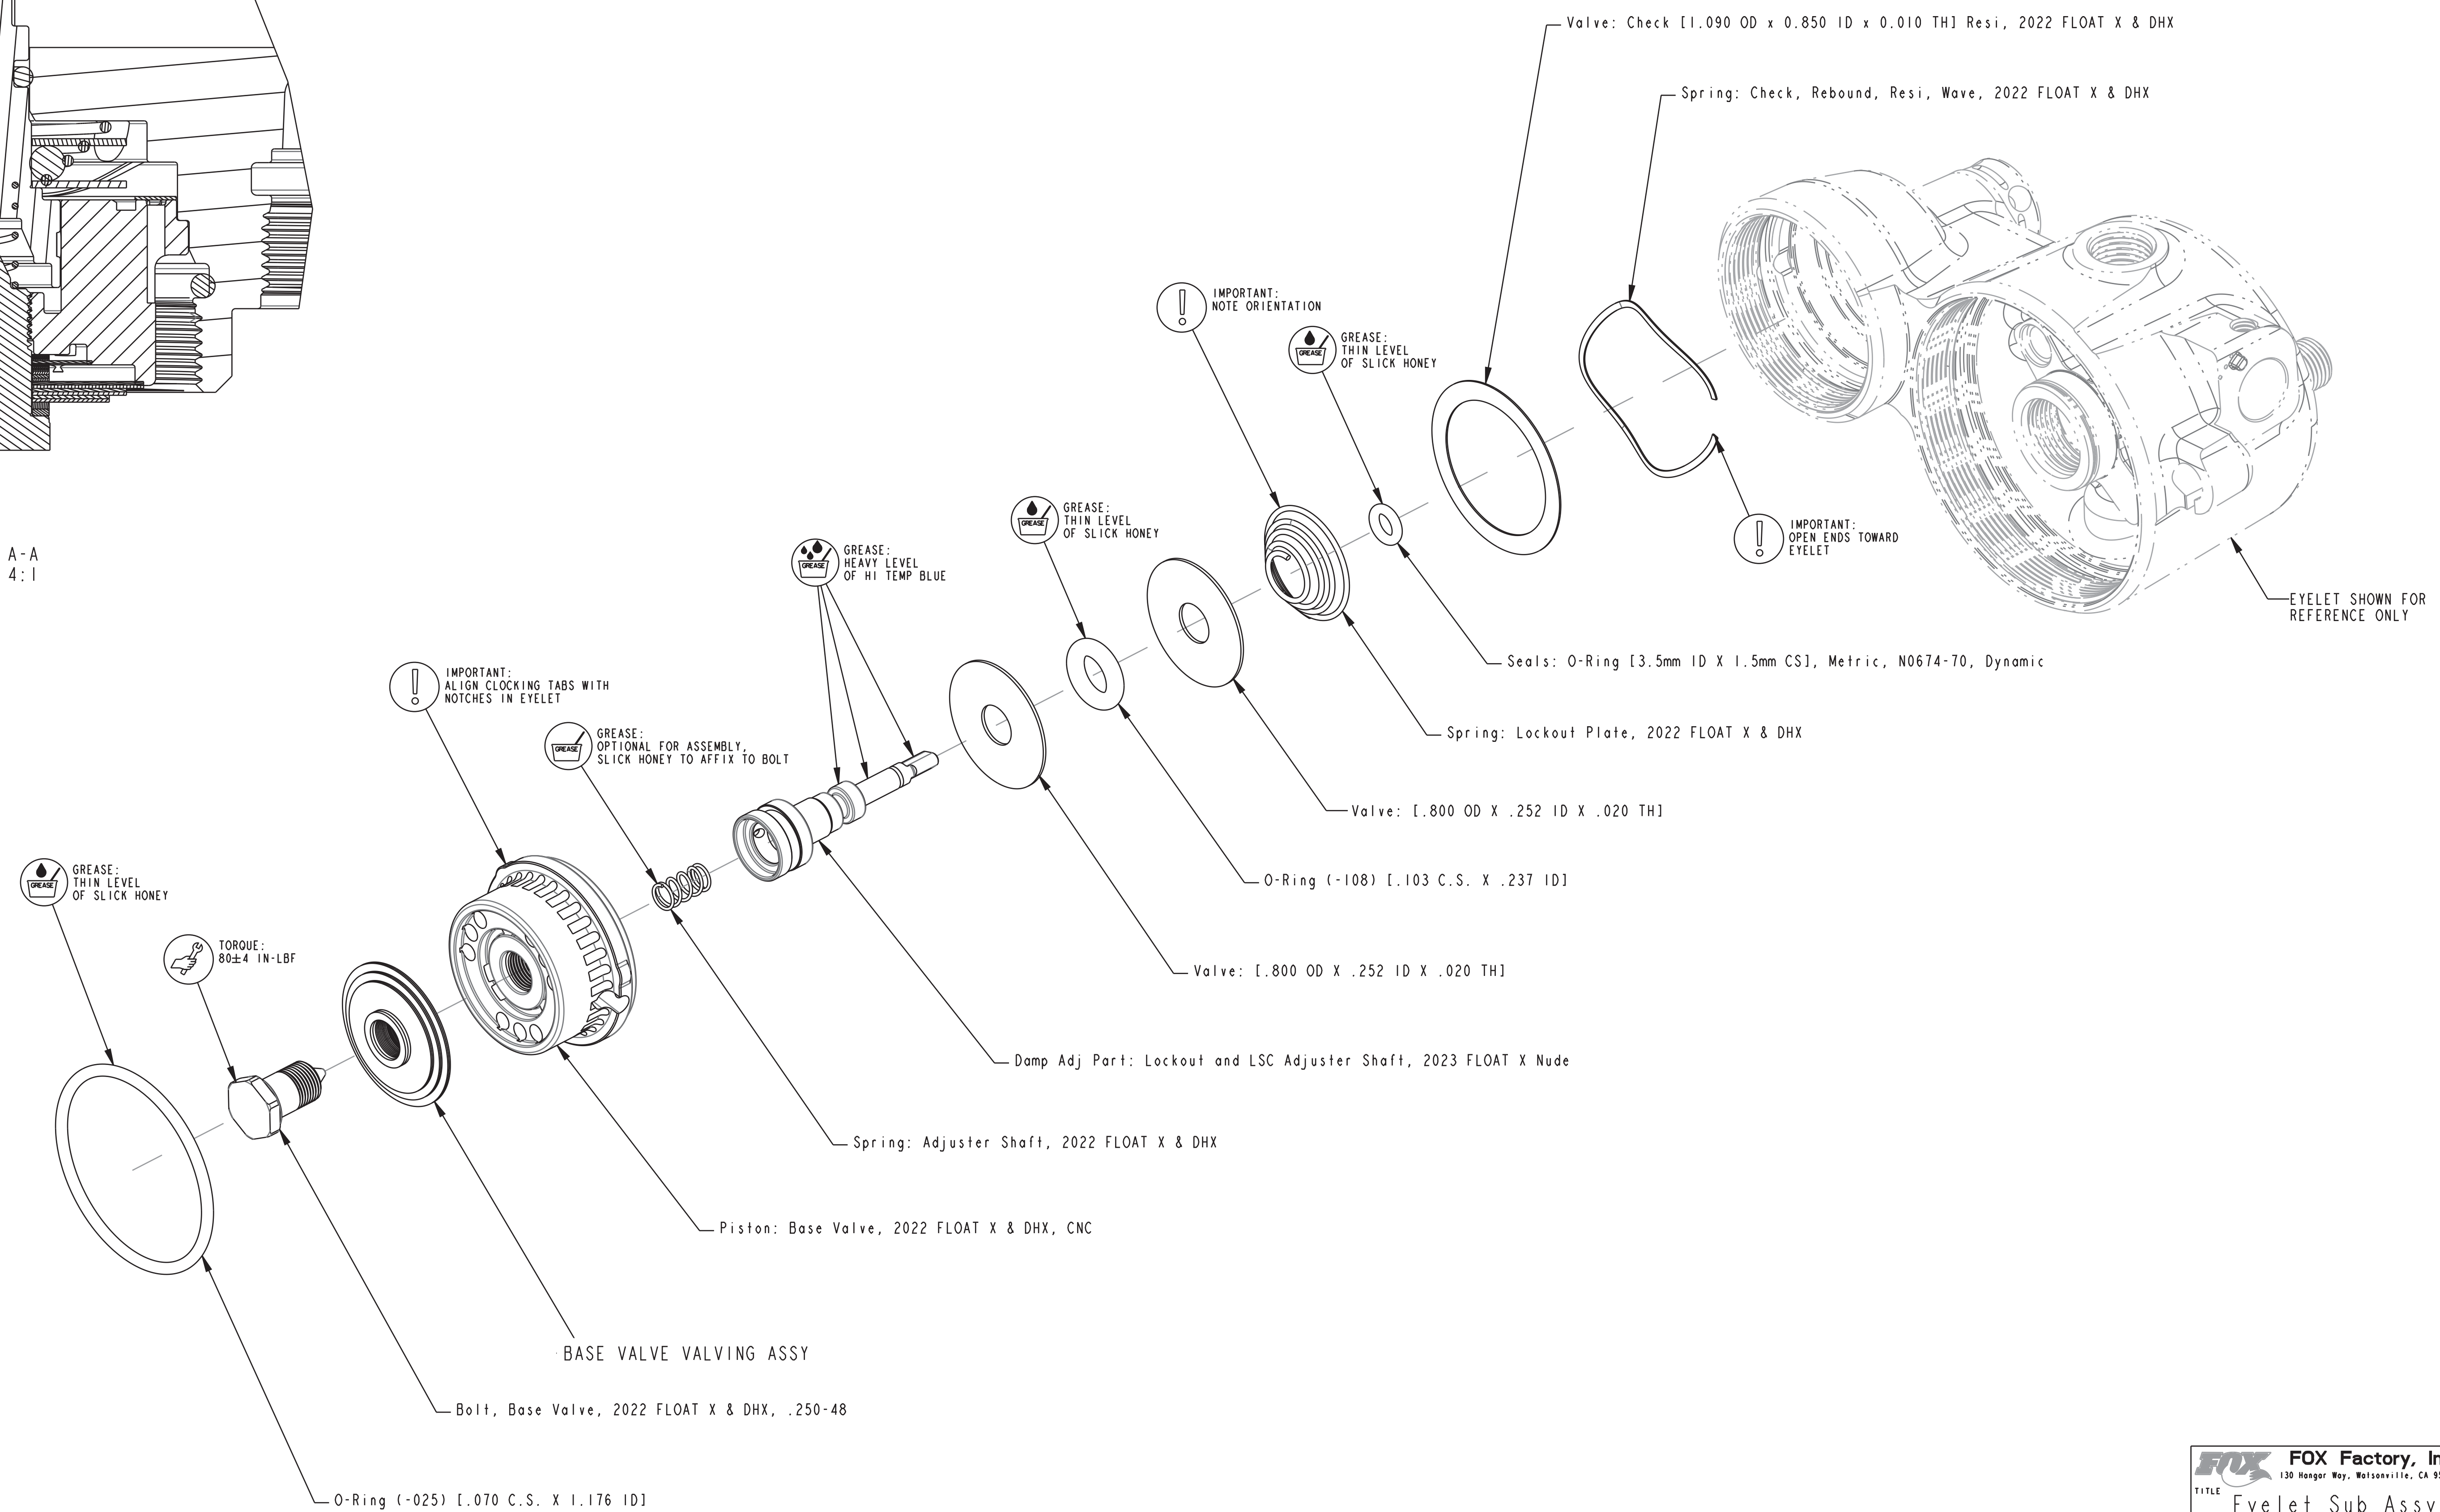

SECTION A-A
SCALE 4:1