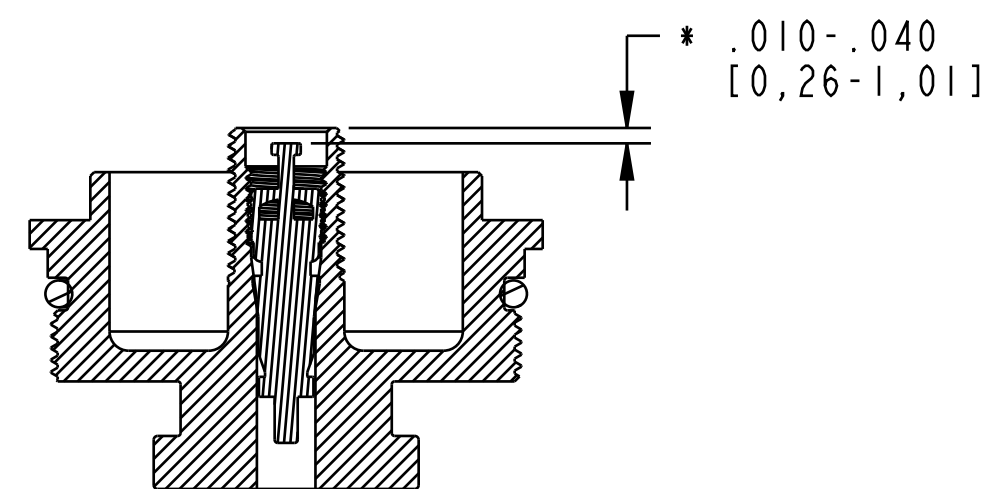

B

B

A

A

SECTION A-A

- PROPRIETARY -
THIS DOCUMENT CONTAINS CONFIDENTIAL, PROPRIETARY INFORMATION
THAT IS FOX PROPERTY. DO NOT DISCLOSE TO OR DUPLICATE
FOR OTHERS EXCEPT AS AUTHORIZED BY FOX.

FOX		FOX Factory, Inc.	Ph 831-768-1100
		130 Hangar Way, Watsonville, CA 95076 USA	Fax 831-768-9312
TITLE Topcap Assy, 2022 32 TC, FLOAT NA2, Black			
SIZE	DWG. NO.	820-05-694-KIT	
C			
PLOT SCALE 2.00:1		SHEET 1 OF 1	