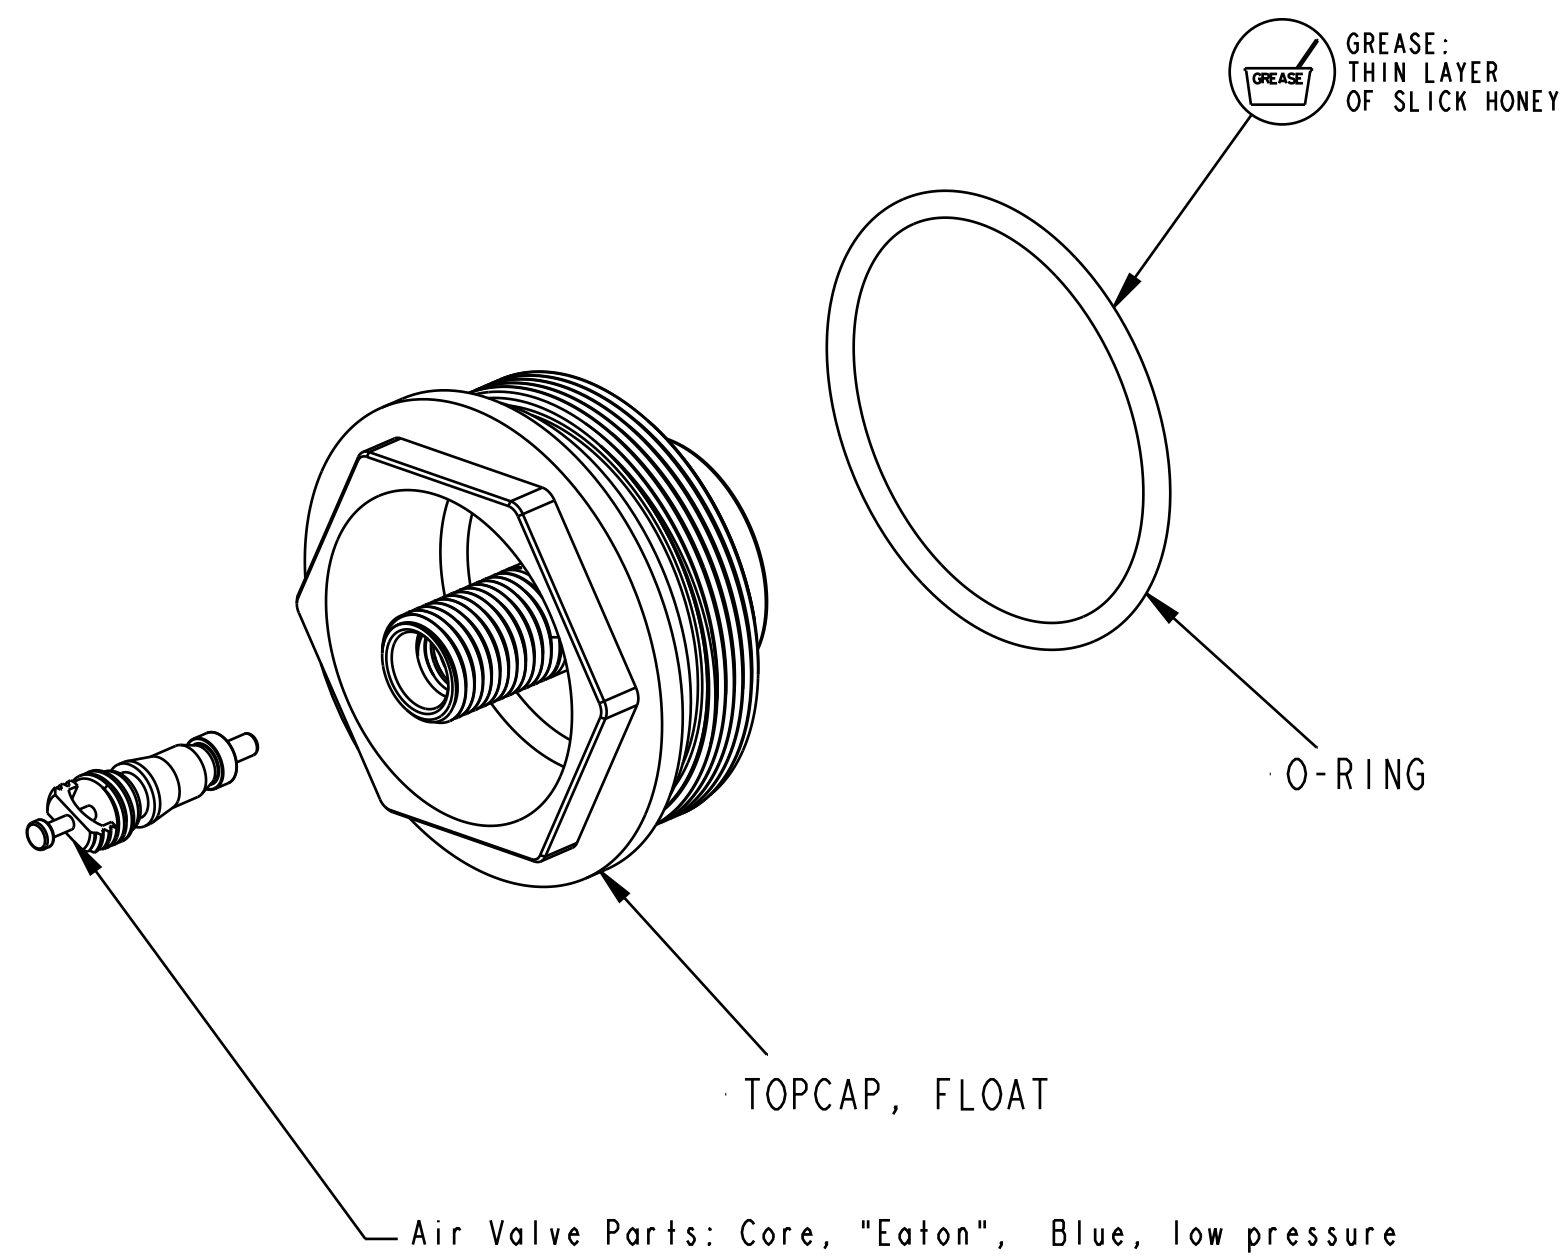

B

B

A

A

SECTION A-A

- PROPRIETARY -
THIS DOCUMENT CONTAINS CONFIDENTIAL, PROPRIETARY INFORMATION
THAT IS FOX PROPERTY. DO NOT DISCLOSE TO OR DUPLICATE
FOR OTHERS EXCEPT AS AUTHORIZED BY FOX.

FOX		FOX Factory, Inc.	Ph 831-768-1100
		130 Hangar Way, Watsonville, CA 95076 USA	Fax 831-768-9312
TITLE Topcap Assy, 2022 32 TC, FLOAT NA2, Black			
SIZE	DWG. NO.	820-05-694-KIT	
C			
PLOT SCALE 2.00:1		SHEET 1 OF 1	