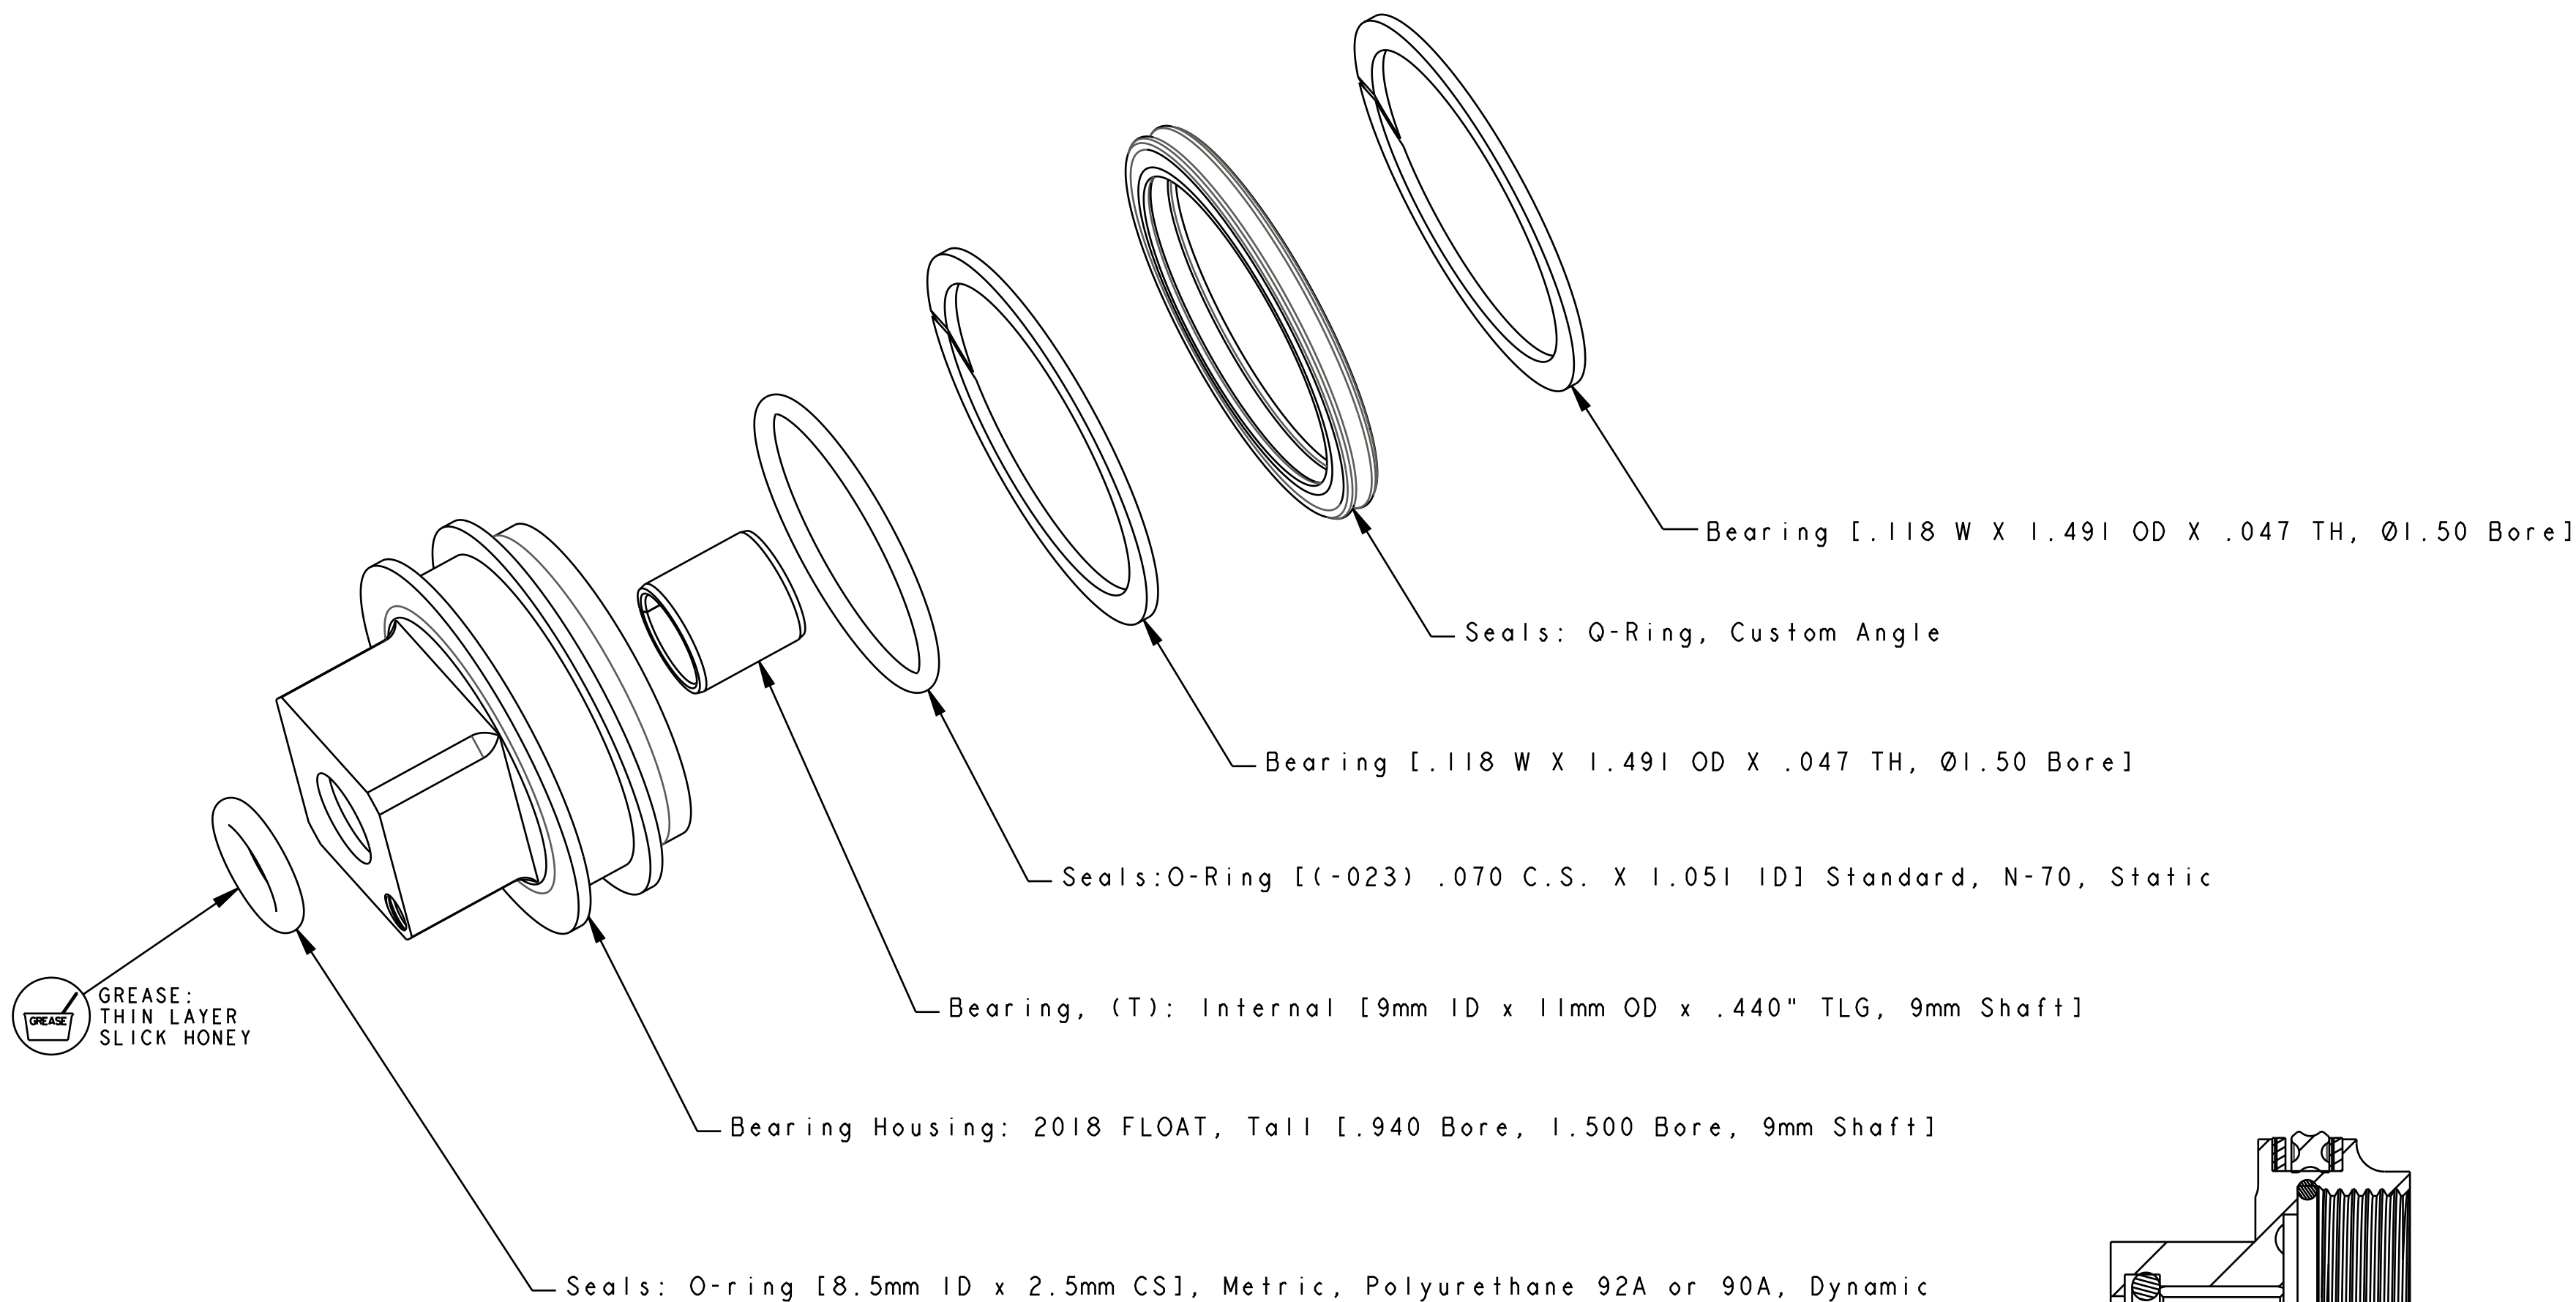

B

B

A

A

- PROPRIETARY -
THIS DOCUMENT CONTAINS CONFIDENTIAL, PROPRIETARY INFORMATION
THAT IS FOX PROPERTY. DO NOT DISCLOSE TO OR DUPLICATE
FOR OTHERS EXCEPT AS AUTHORIZED BY FOX.

FOX		FOX Factory, Inc.	Ph 831-768-1100 Fax 831-768-9312
130 Hangar Way, Watsonville, CA 95076 USA			
TITLE BEARING ASSY: FLOAT, 2018, TALL [.940 BORE, 1.500 BORE, 9mm SHAFT]			
SIZE	DWG. NO. 812-06-088-KIT		
C			
PLOT SCALE [.2]:1		SHEET 1 OF 1	