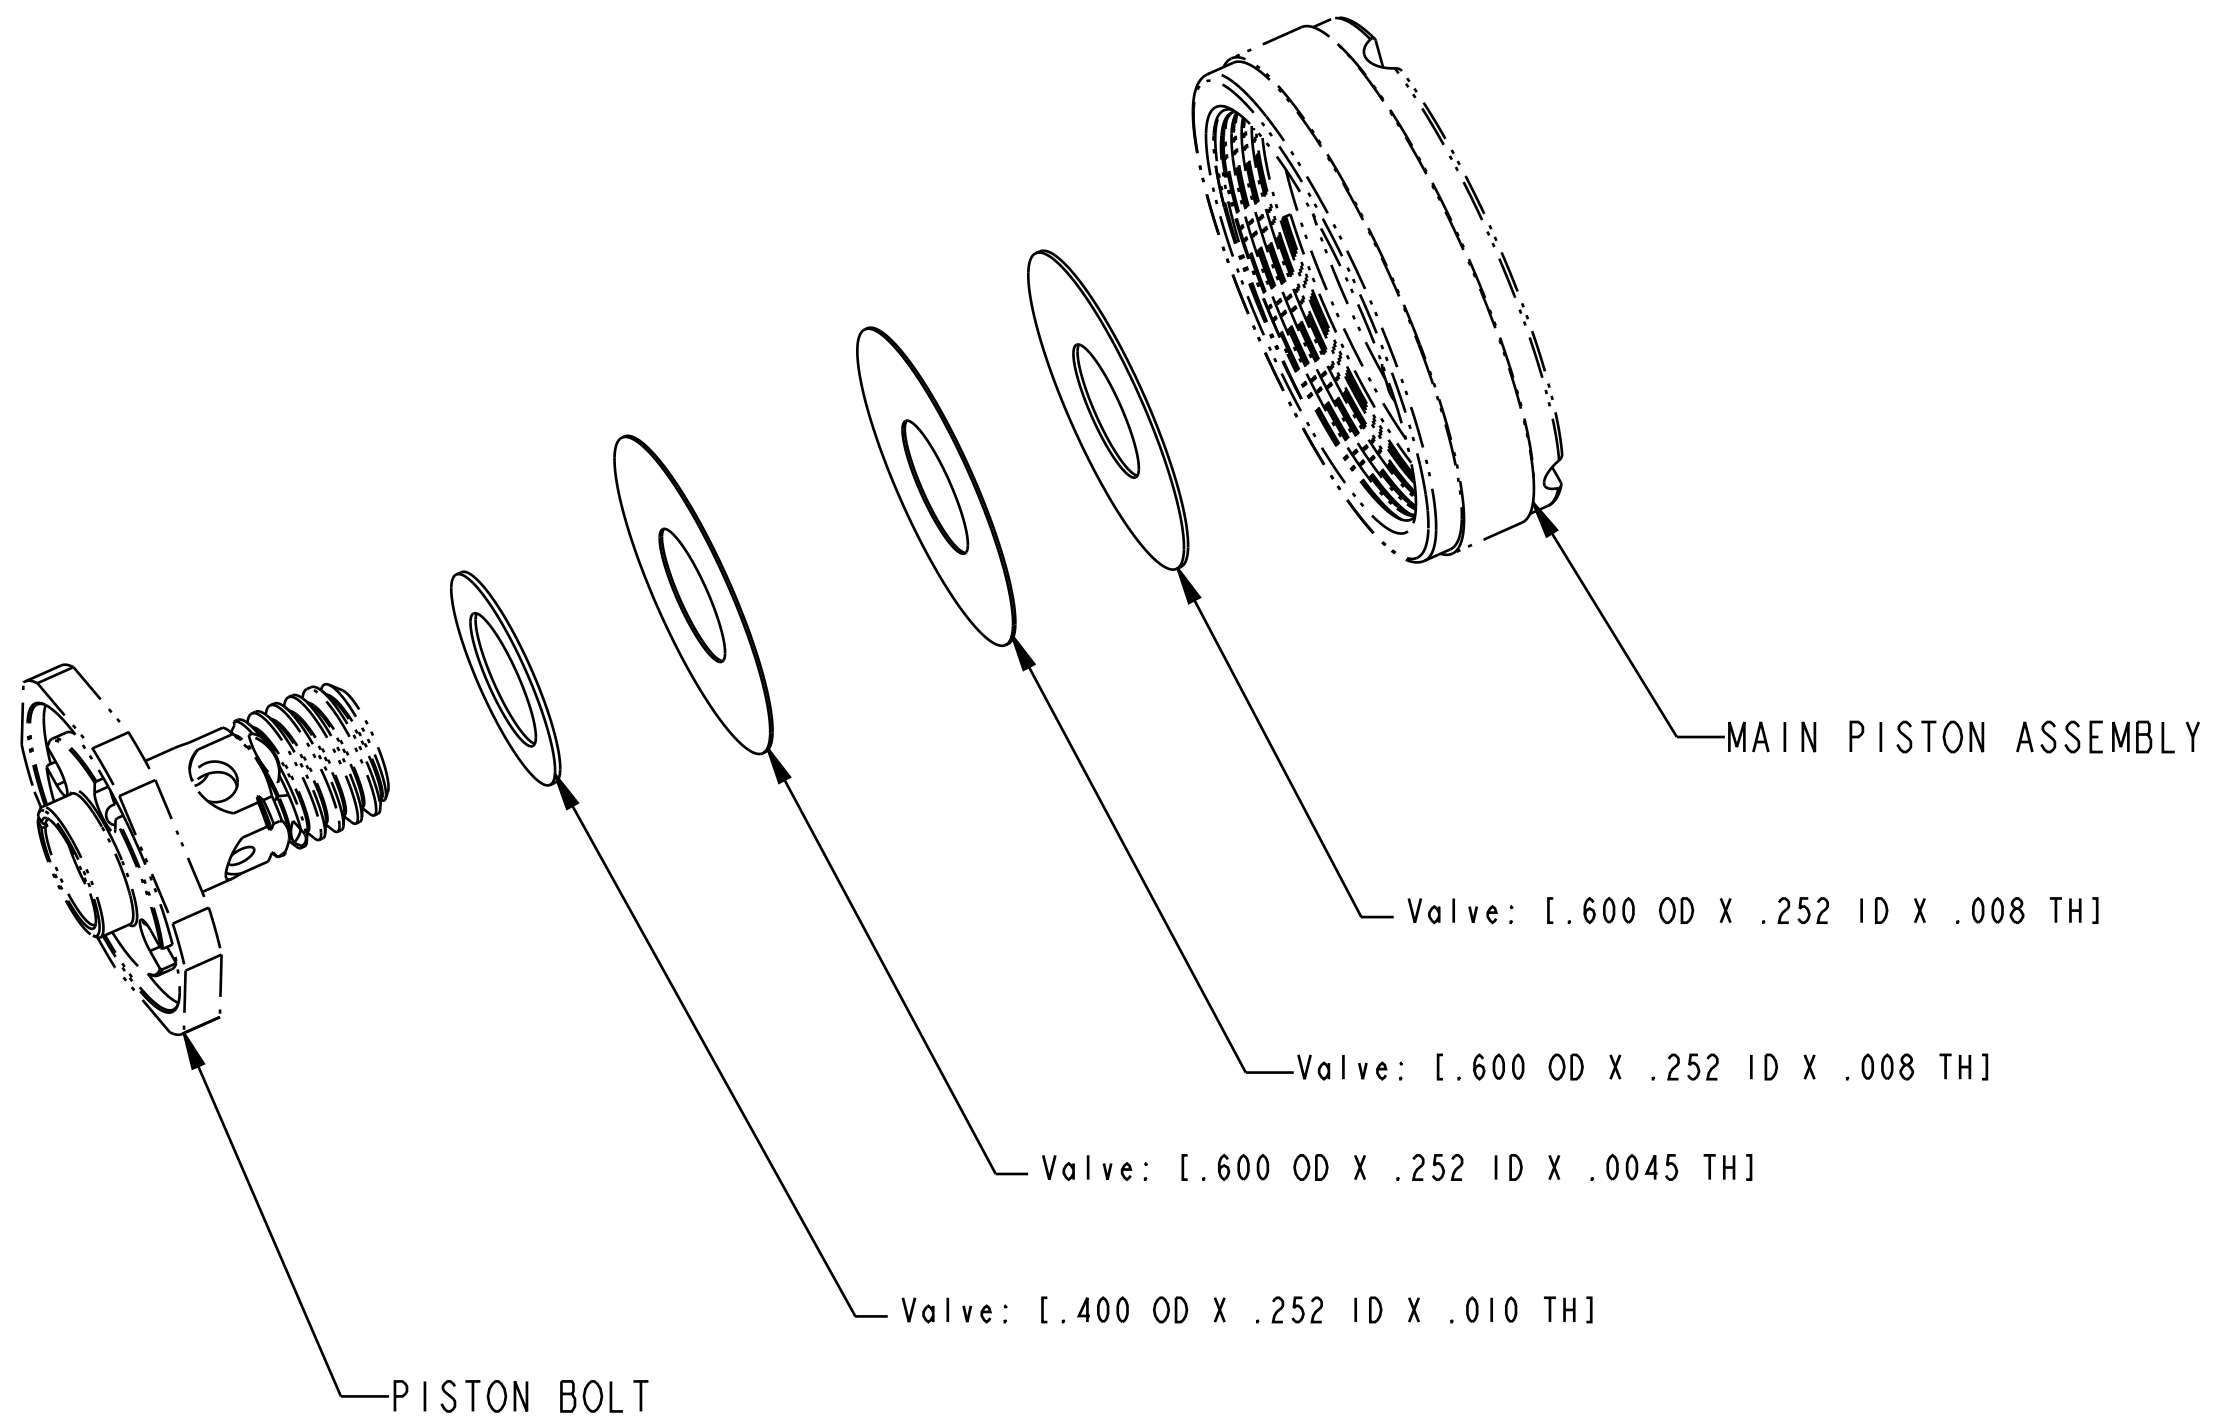

4

3

2

1

D

D

SECTION B-B
SCALE 5.000

C

C

B

B

A

A

FOX FOX Factory, Inc. Ph 831-768-1100
130 Hangar Way, Watsonville, CA 95076 USA Fax 831-768-9312

TITLE
Valve Stack Assy: 2018 Float DPS,
Linear Rebound Firm, LRF

SIZE DWG. NO. 805-05-305-KIT
C PLOT SCALE 3.00:1 SHEET 1 OF 1