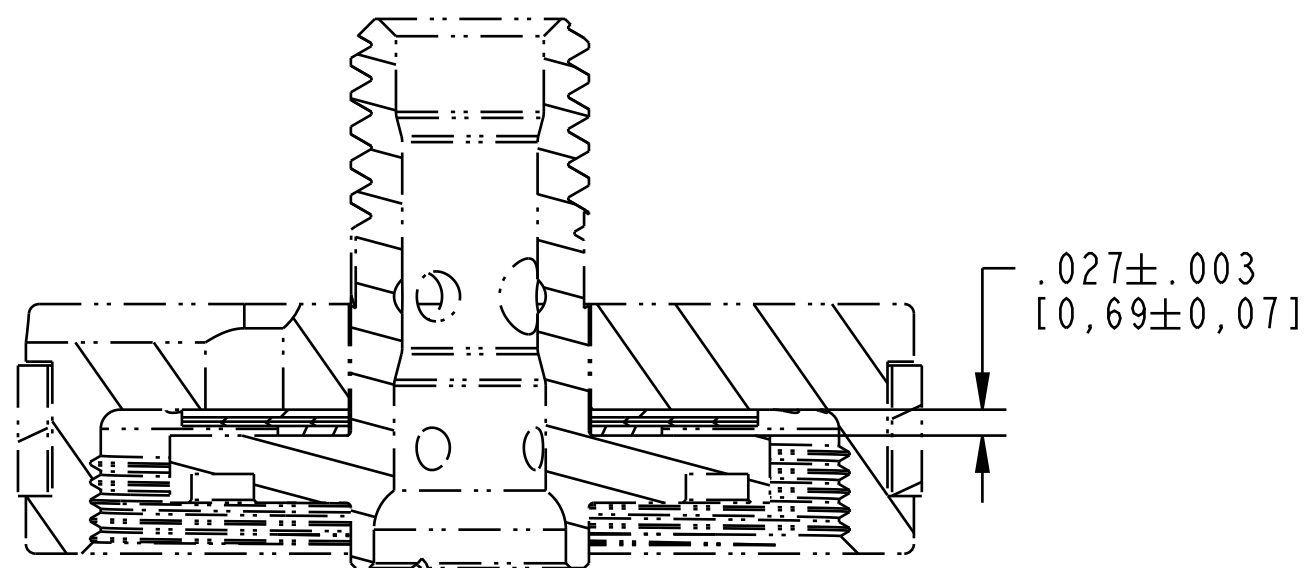

4

3

2

1

D

D

SECTION B-B
SCALE 5.000

C

C

B

B

A

A

FOX FOX Factory, Inc. Ph 831-768-1100
130 Hangar Way, Watsonville, CA 95076 USA Fax 831-768-9312

TITLE
Valve Stack Assy: 2018 Float DPS,
Linear Rebound Firm, LRF

SIZE DWG. NO. 805-05-305-KIT
C PLOT SCALE 3.00:1 SHEET 1 OF 1