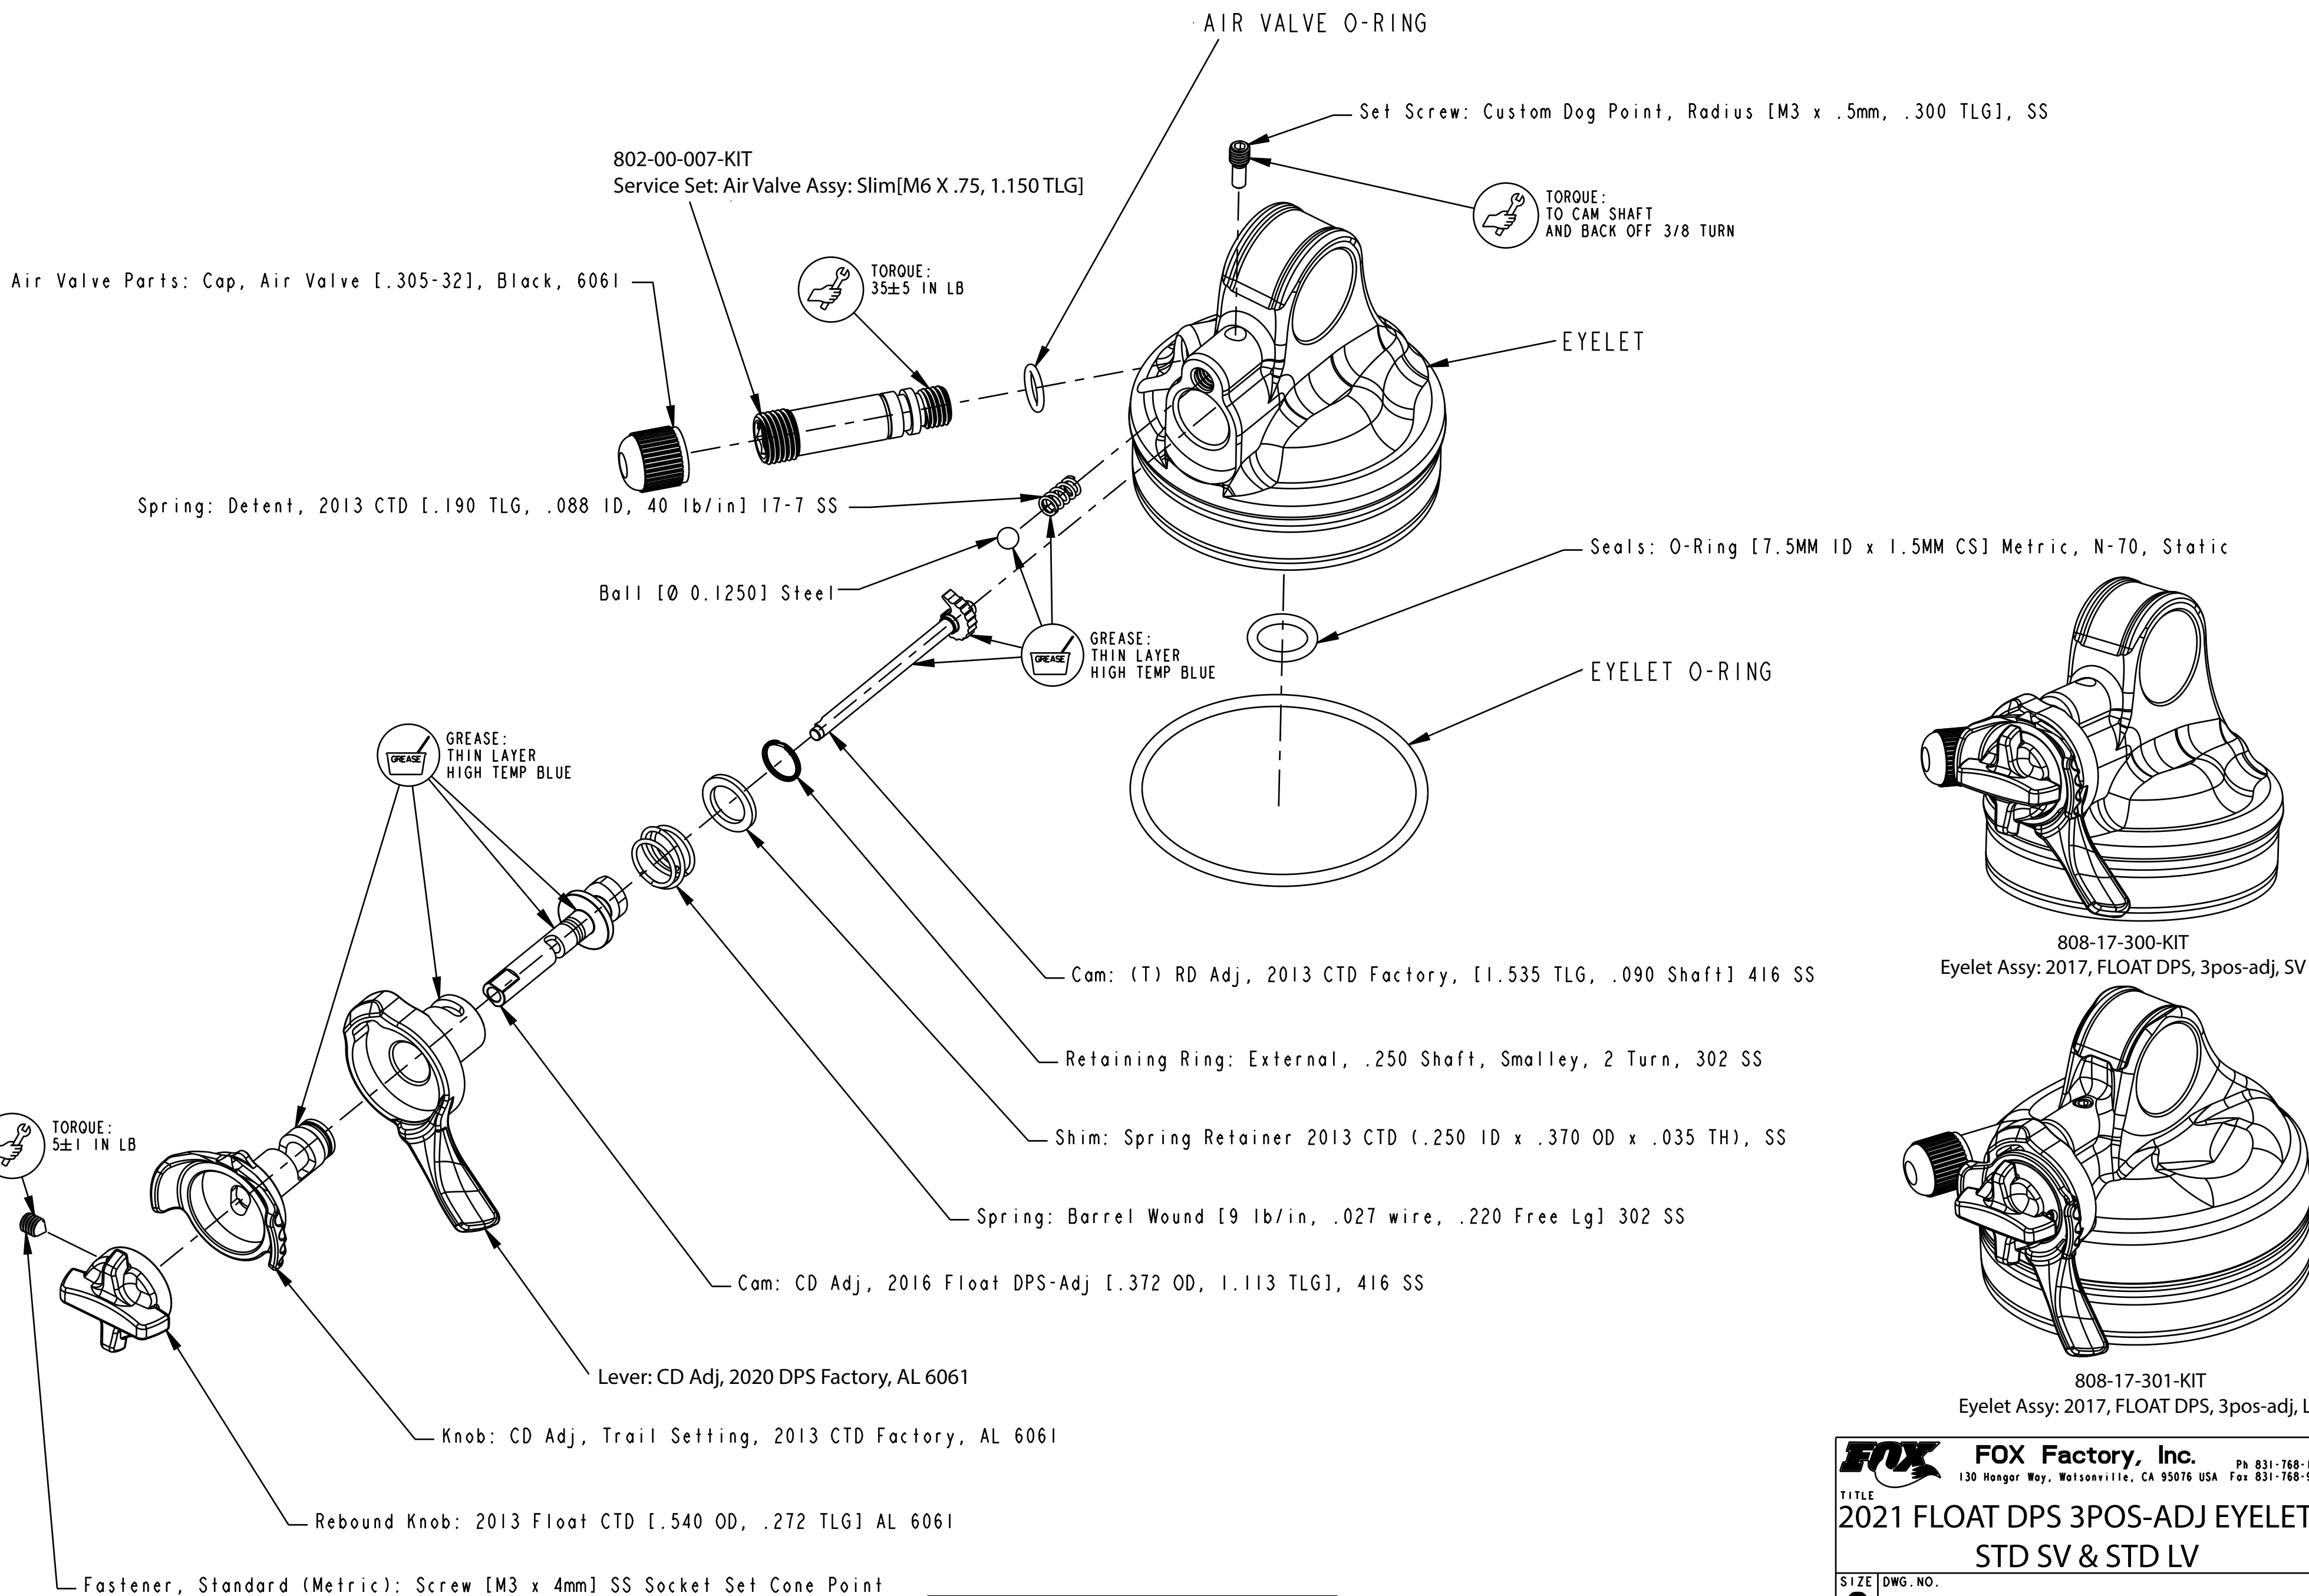

D

D

C

C

B

B

A

A

PROPRIETARY - THIS DOCUMENT CONTAINS CONFIDENTIAL, PROPRIETARY INFORMATION THAT IS FOX PROPERTY. DO NOT DISCLOSE TO OR DUPLICATE FOR OTHERS EXCEPT AS AUTHORIZED BY FOX.

FOX Factory, Inc.
130 Hangar Way, Watsonville, CA 95076 USA
Ph 831-768-1100 Fax 831-768-9312

TITLE
2021 FLOAT DPS 3POS-ADJ EYELETS: STD SV & STD LV

SIZE DWG. NO.
C

PLOT SCALE | .50:1 | SHEET 1 OF 2