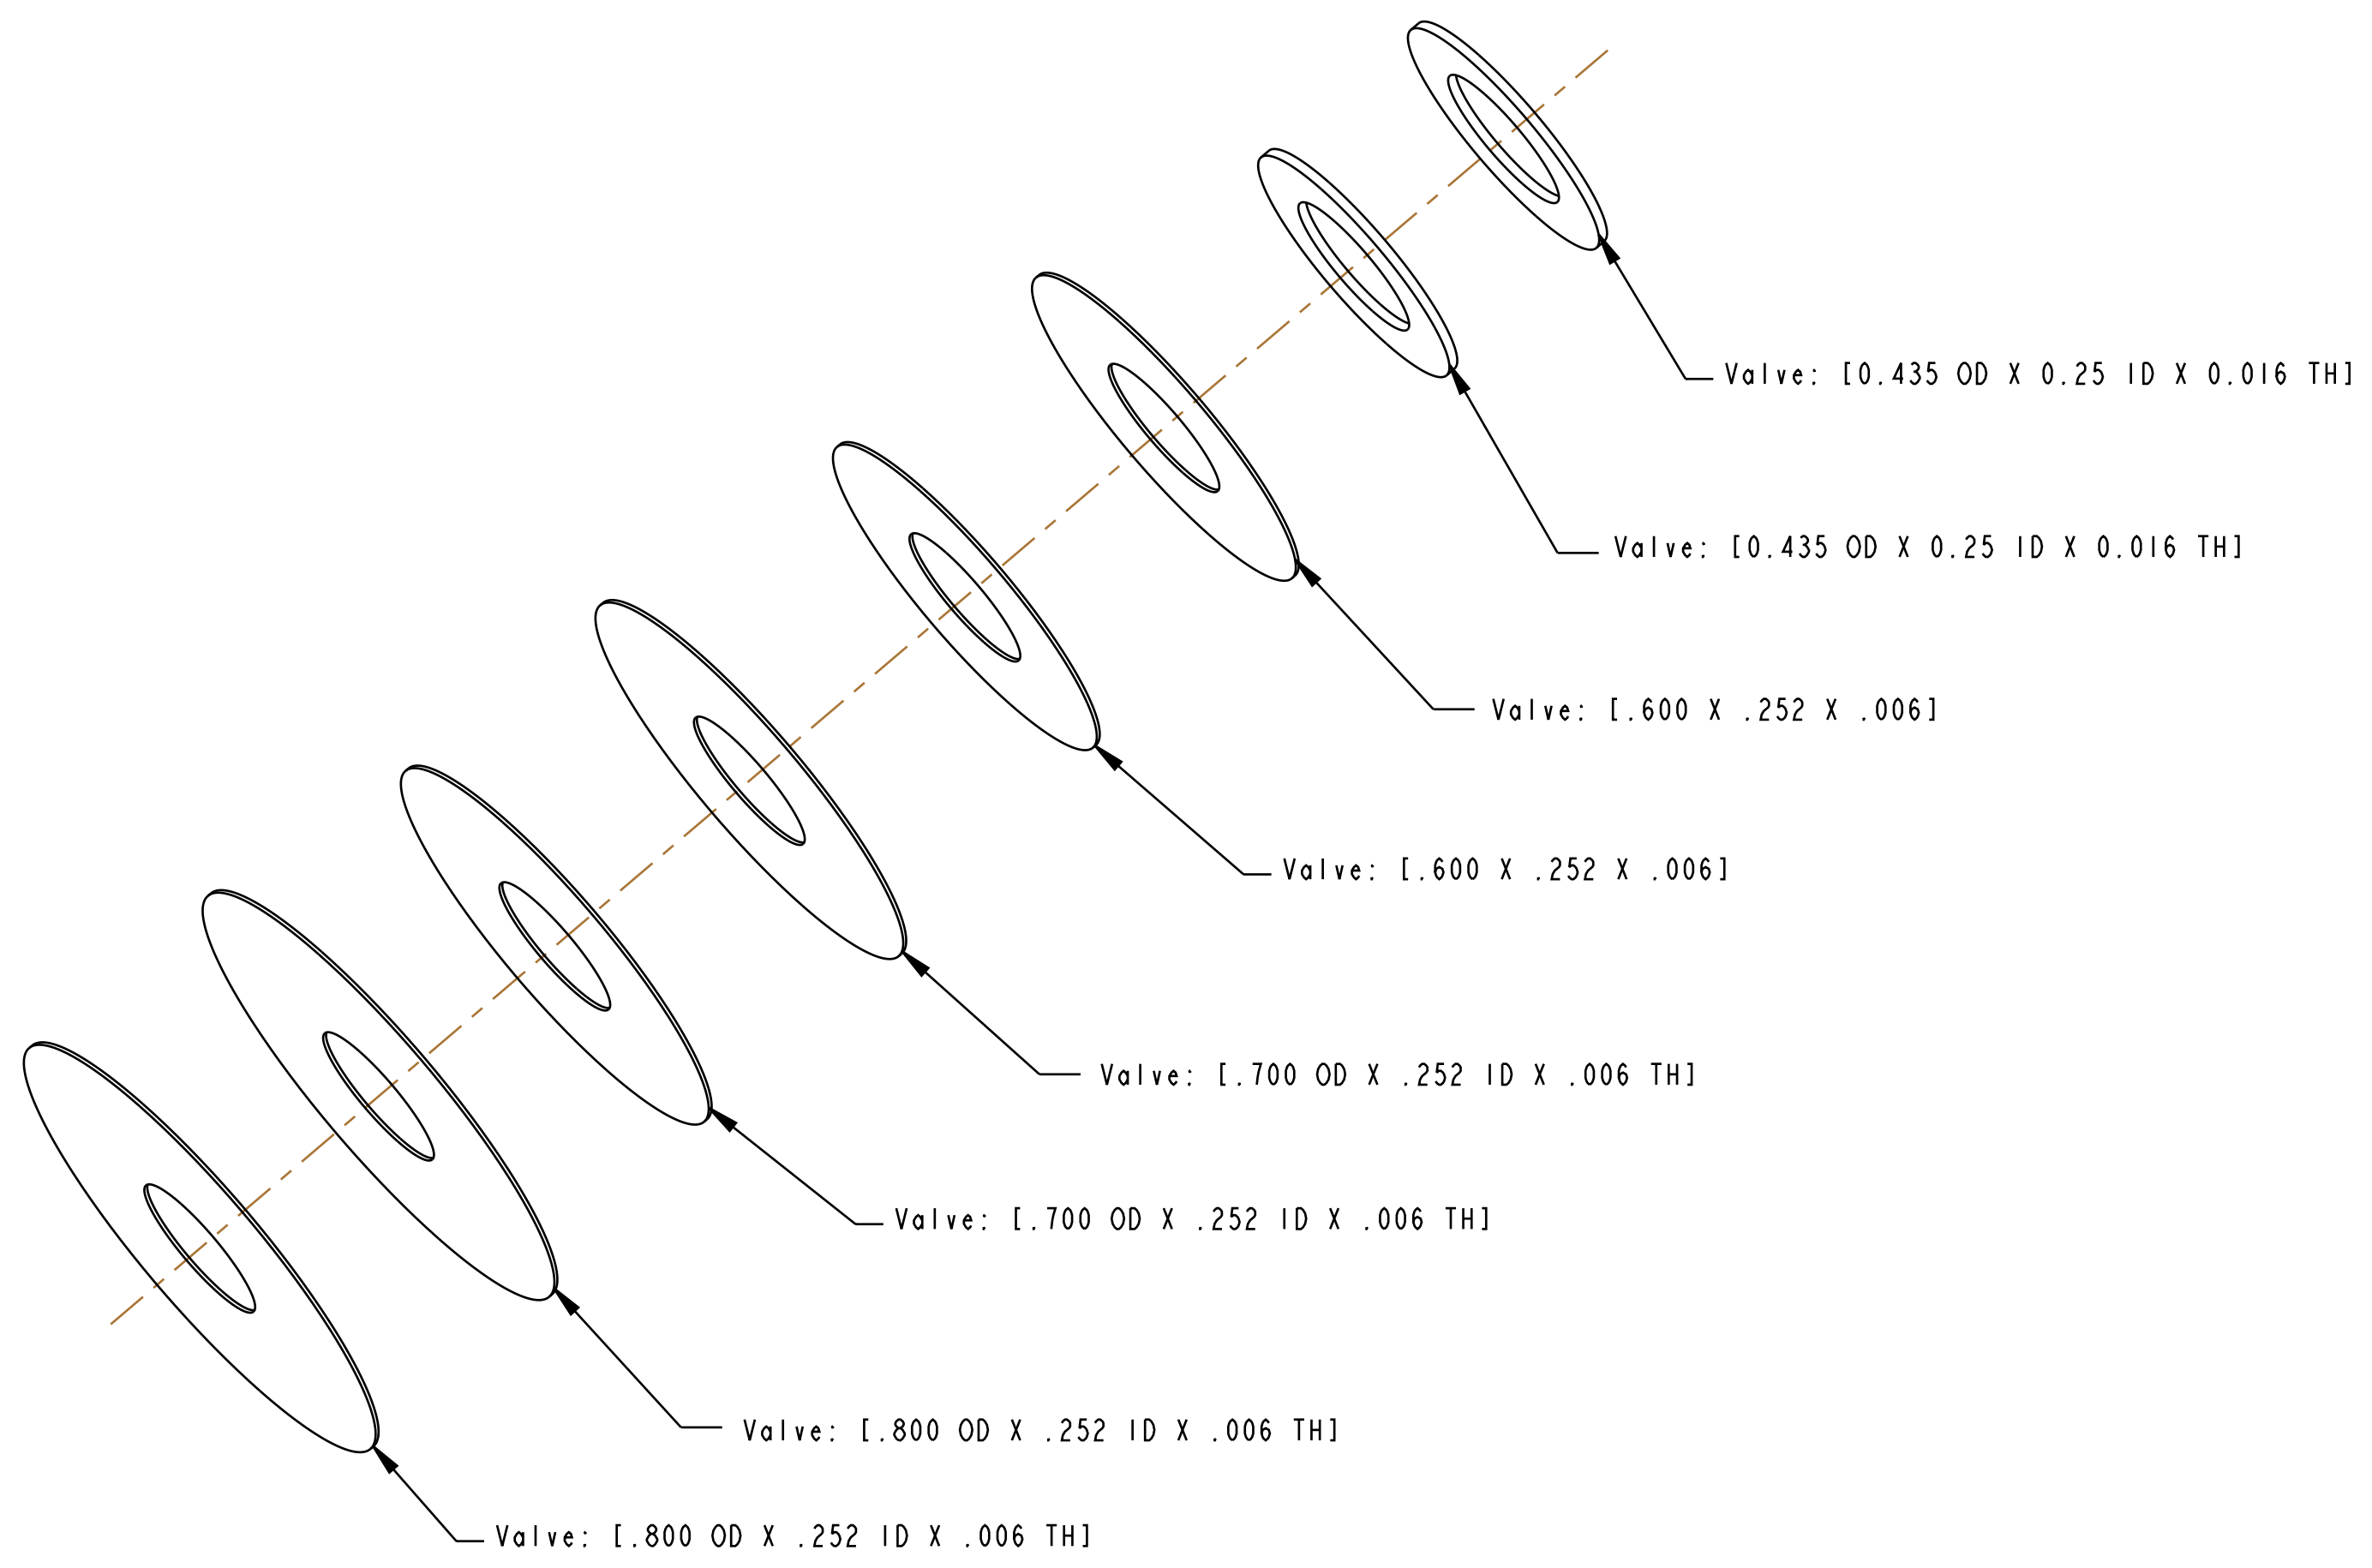

4

3

2

1

D

D

C

C

B

B

A

A

- PROPRIETARY -
 THIS DOCUMENT CONTAINS CONFIDENTIAL, PROPRIETARY INFORMATION
 THAT IS FOX PROPERTY. DO NOT DISCLOSE TO OR DUPLICATE
 FOR OTHERS EXCEPT AS AUTHORIZED BY FOX.

		FOX Factory, Inc.	Ph 831-768-1100
		130 Hangar Way, Watsonville, CA 95076 USA	Fax 831-768-9312
TITLE Valving Assy: 2021 DHX2 / FX2, Rebound, Main Piston, P-S, RM			
SIZE	DWG. NO.	805-05-488-KIT	
C			
PLOT SCALE	4:1	SHEET 1 OF 1	