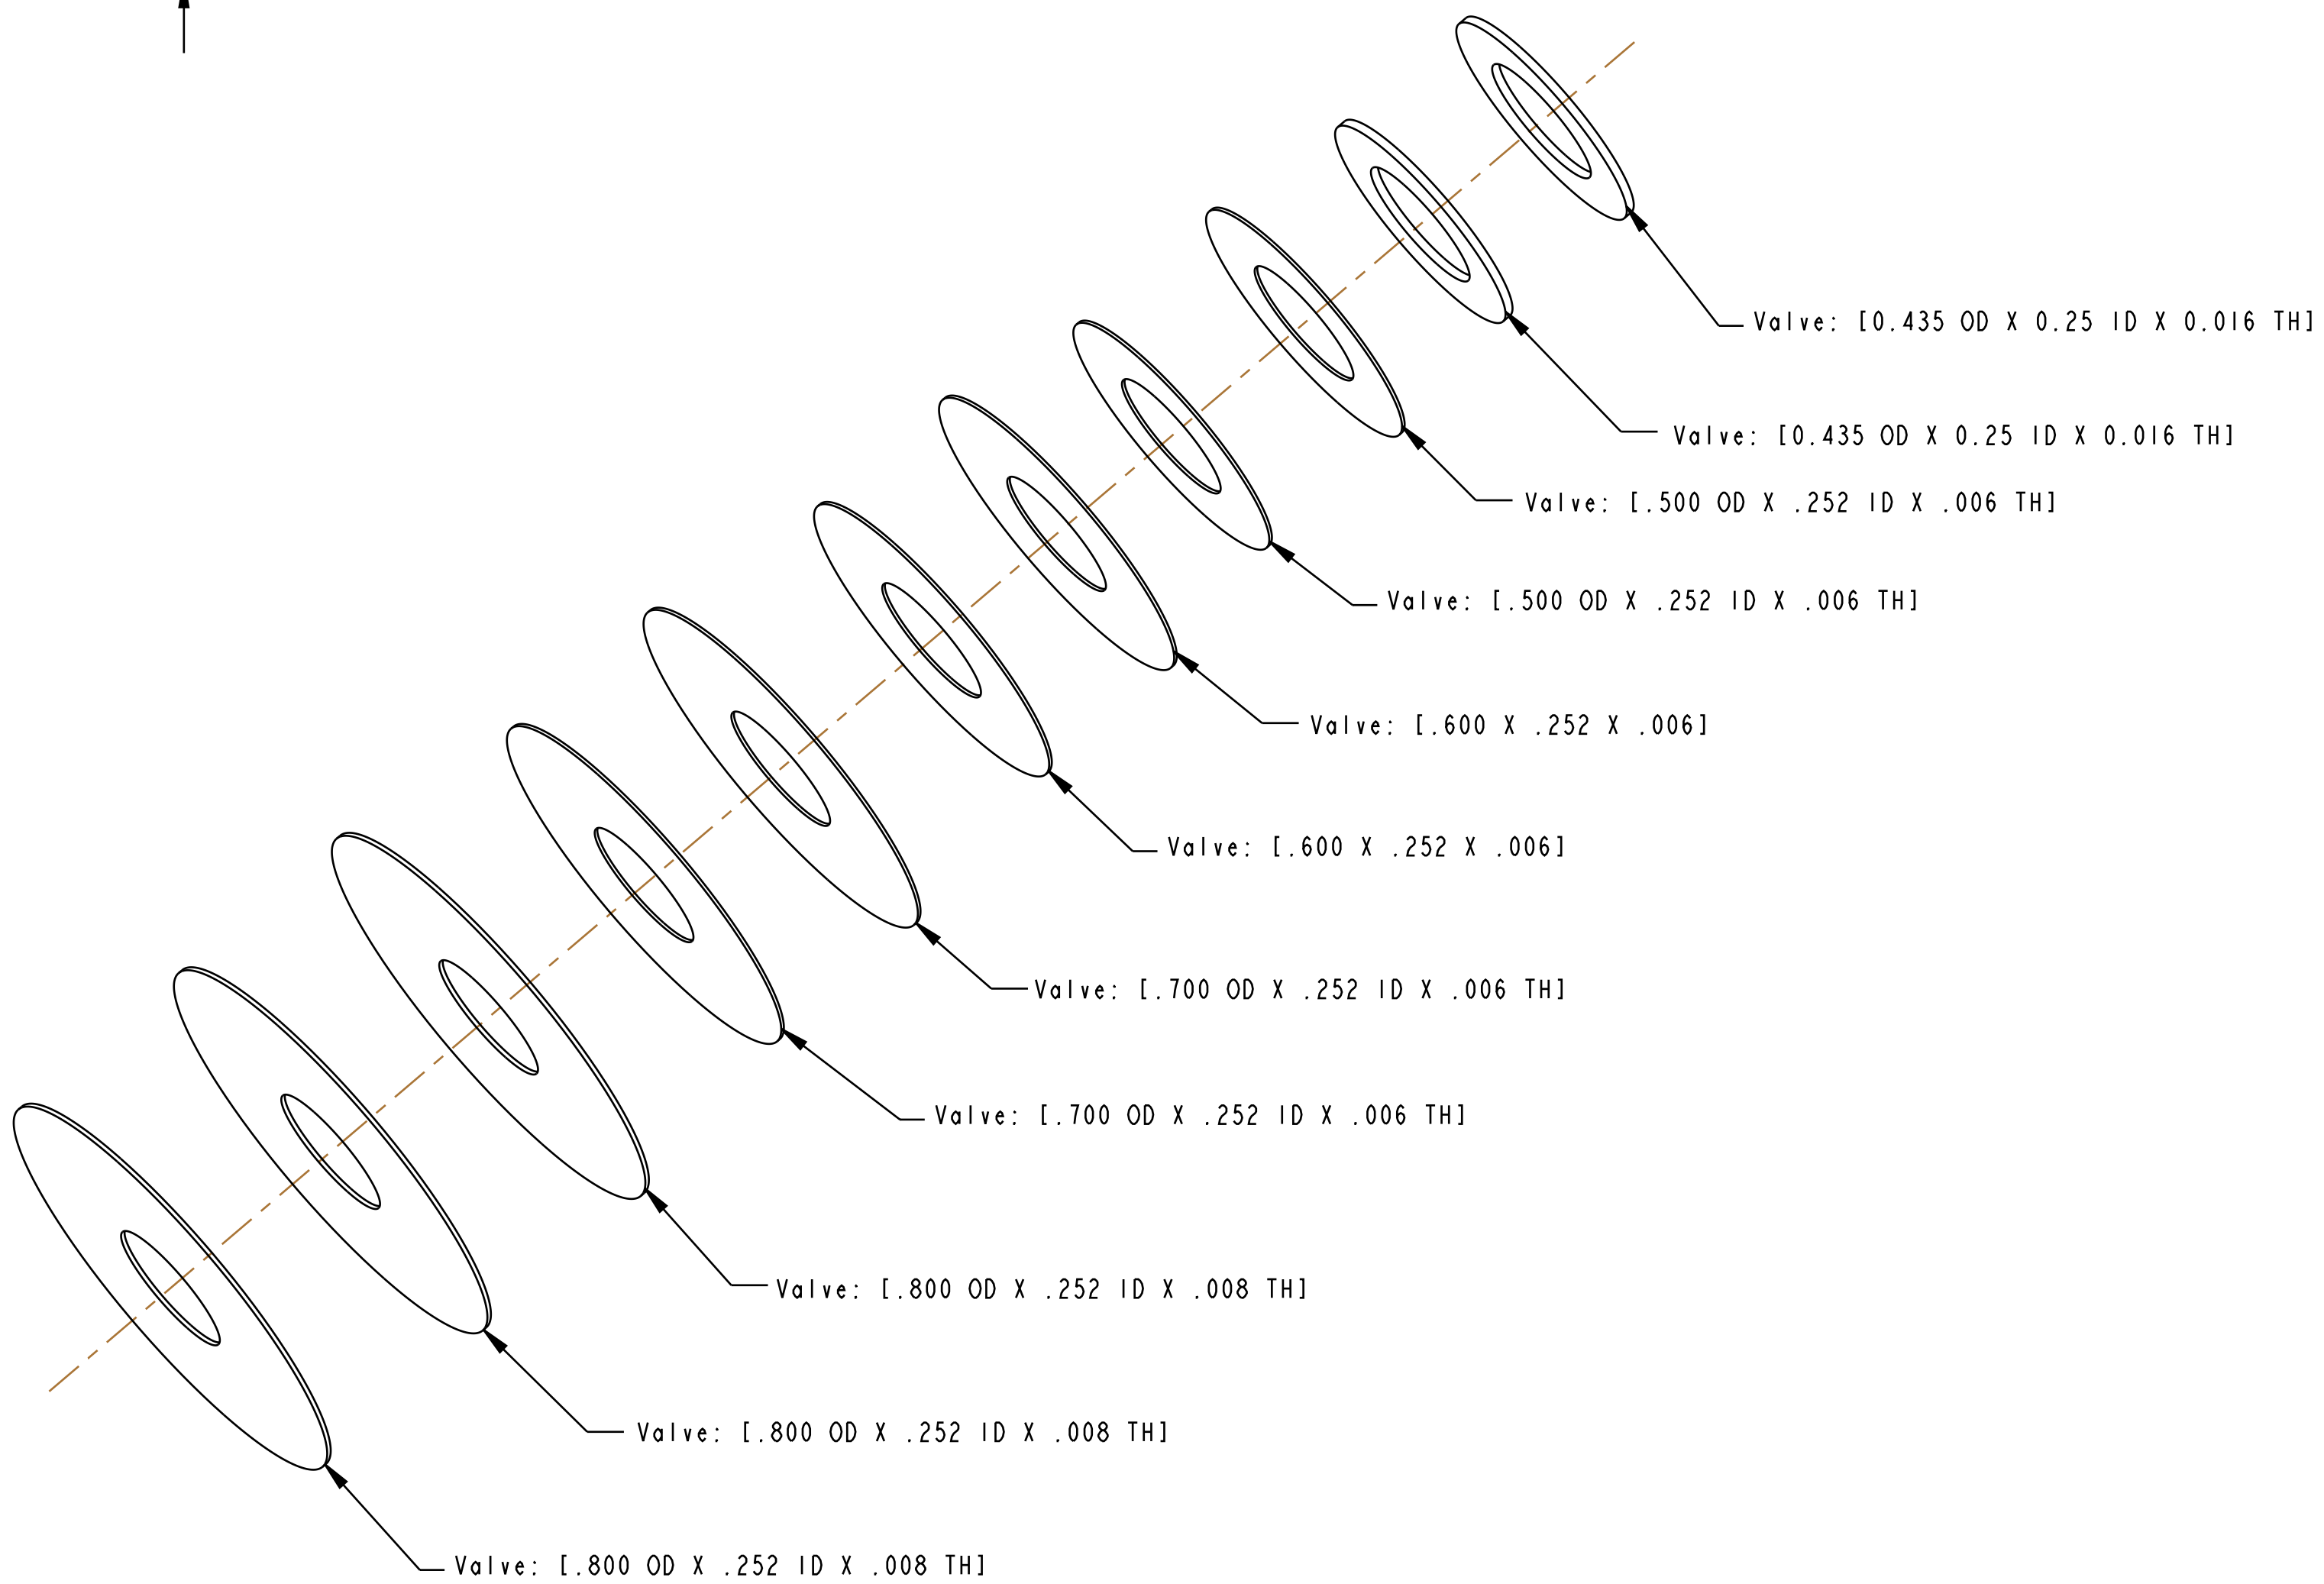

4

3

2

1

D

D

C

C

B

B

A

A

- PROPRIETARY -
THIS DOCUMENT CONTAINS CONFIDENTIAL, PROPRIETARY INFORMATION
THAT IS FOX PROPERTY. DO NOT DISCLOSE TO OR DUPLICATE
FOR OTHERS EXCEPT AS AUTHORIZED BY FOX.

		FOX Factory, Inc.	Ph 831-768-1100
		130 Hangar Way, Watsonville, CA 95076 USA	Fax 831-768-9312
TITLE Valving Assy: 2021 DHX2 / FX2, Rebound, Main Piston, JCR010			
SIZE	DWG. NO.	805-05-485-KIT	
PLOT SCALE	4:1	SHEET 1 OF 1	