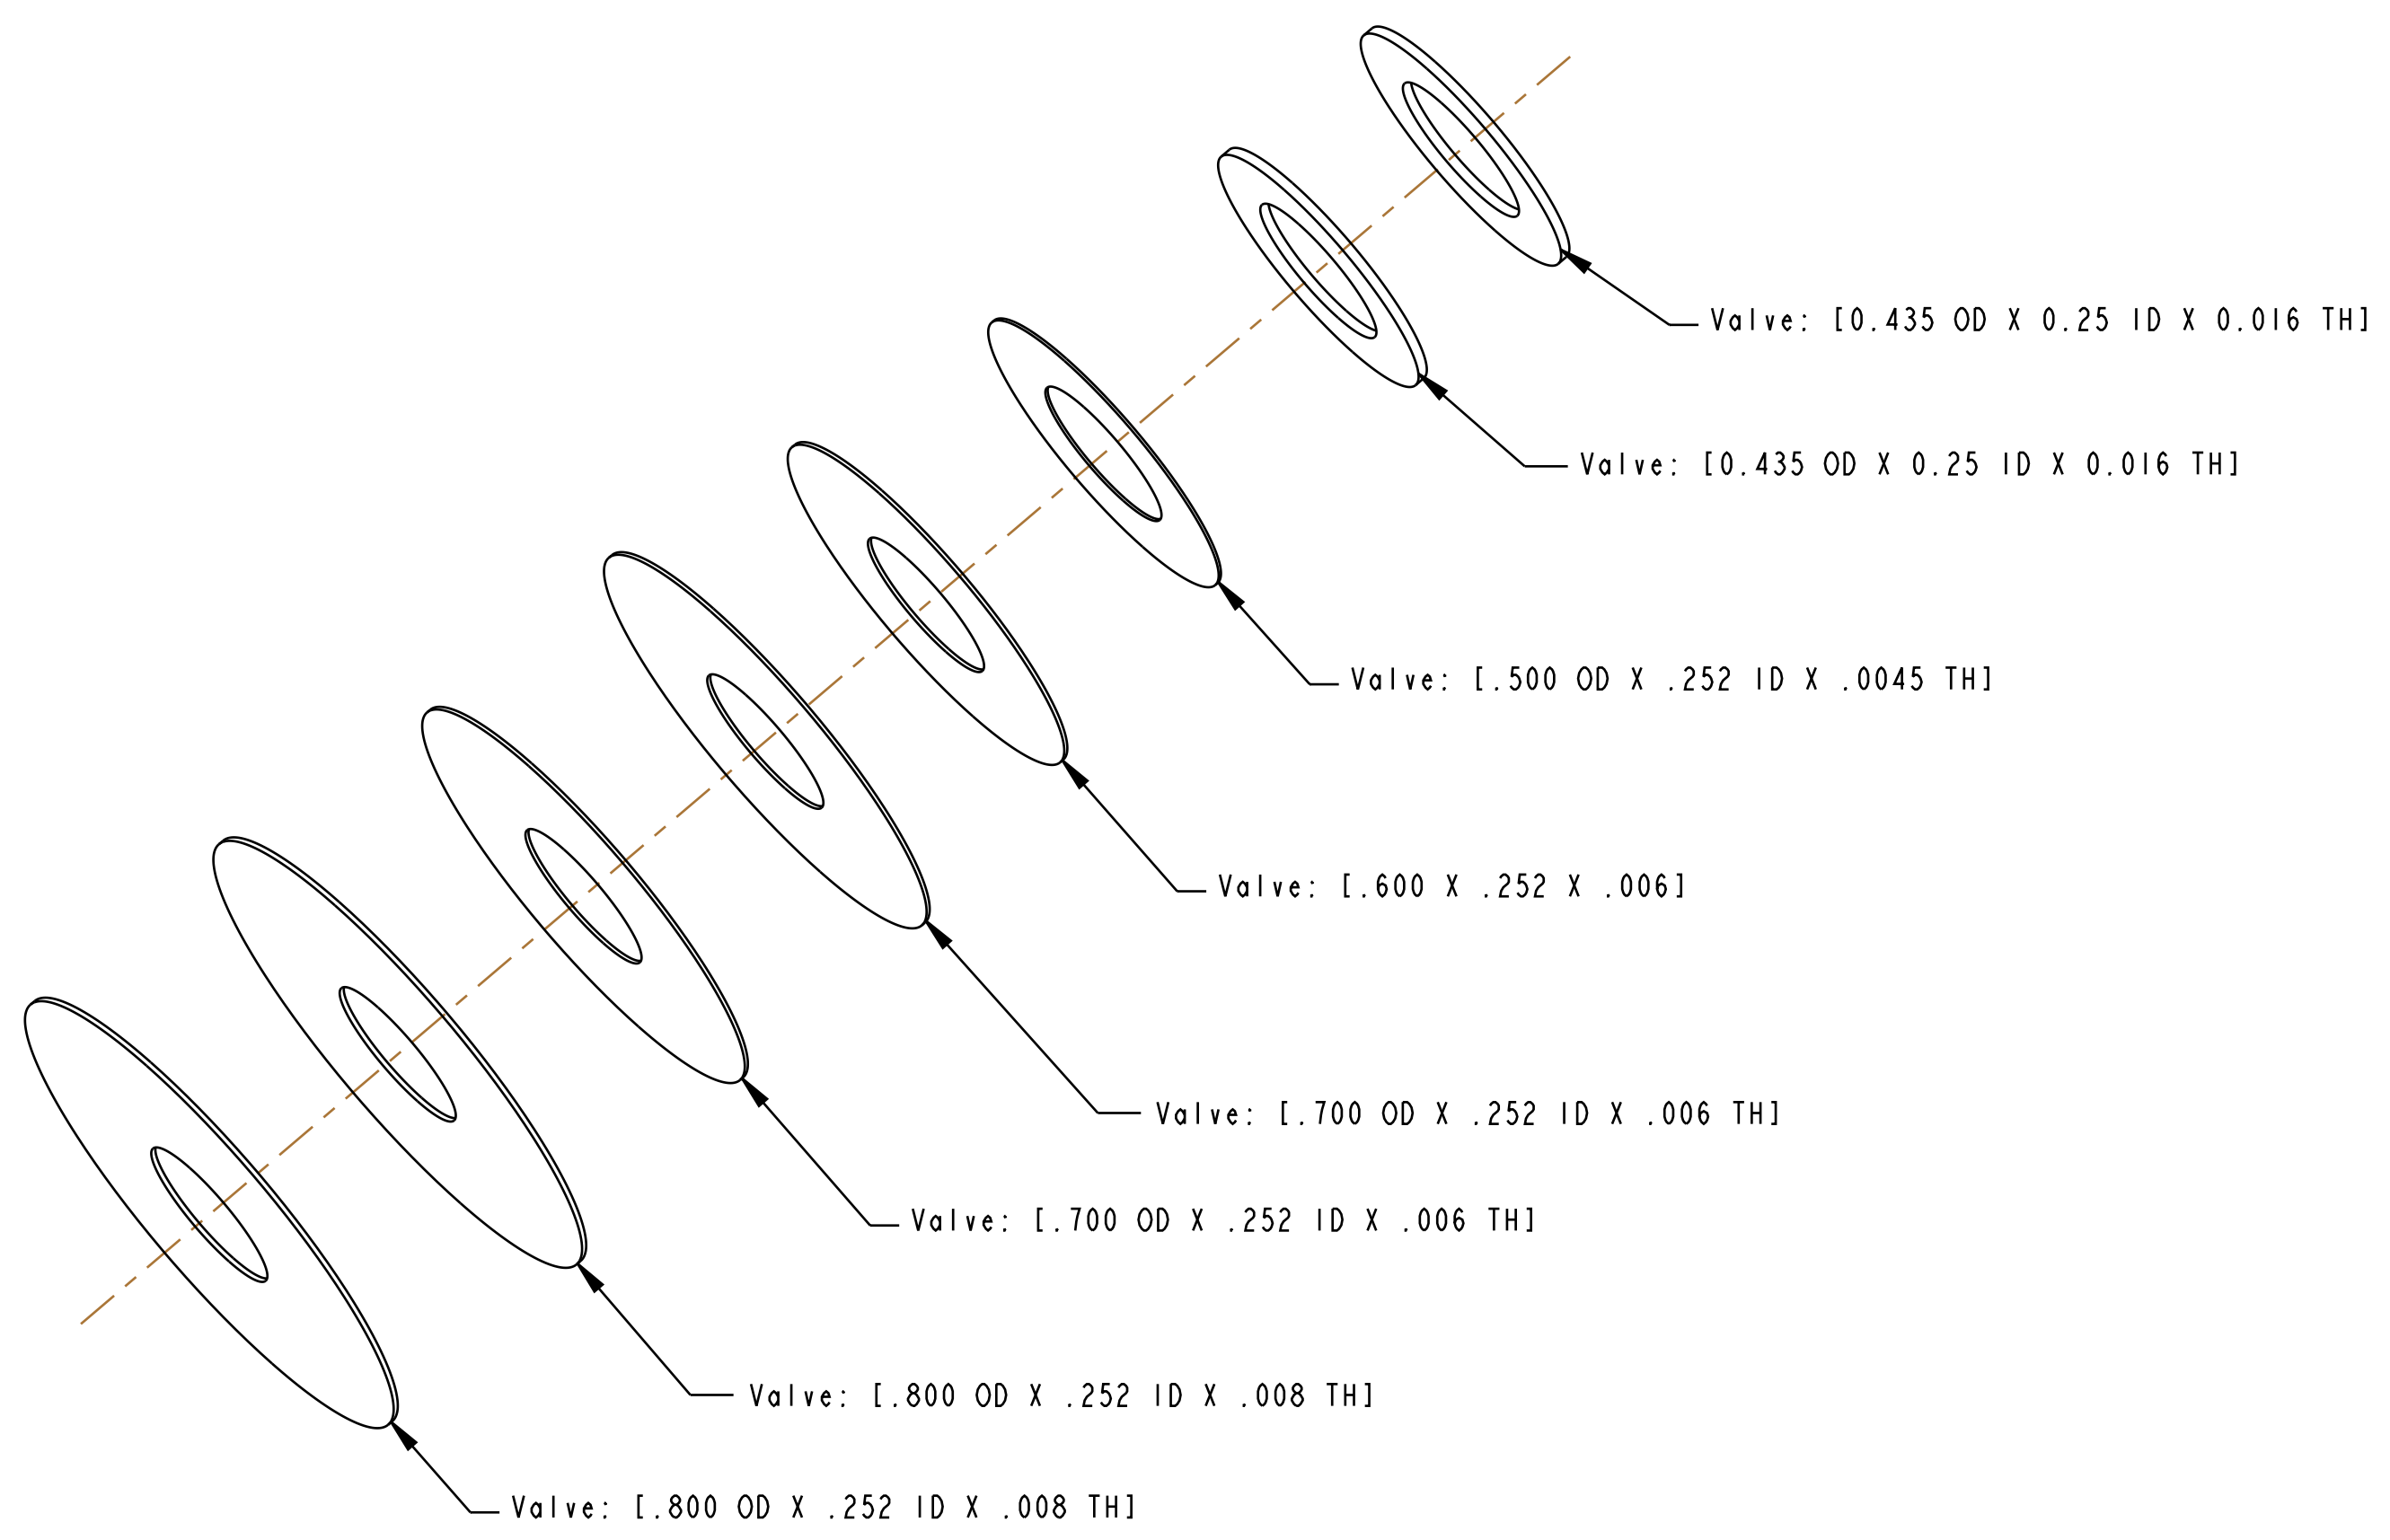

4

3

2

1

D

D

C

C

B

B

A

A

- PROPRIETARY -
THIS DOCUMENT CONTAINS CONFIDENTIAL, PROPRIETARY INFORMATION
THAT IS FOX PROPERTY. DO NOT DISCLOSE TO OR DUPLICATE
FOR OTHERS EXCEPT AS AUTHORIZED BY FOX.

		FOX Factory, Inc.	Ph 831-768-1100 Fax 831-768-9312
130 Hangar Way, Watsonville, CA 95076 USA			
TITLE Valving Assy: 2021 DHX2 / FX2, Rebound, Main Piston, ECR012			
SIZE	DWG. NO.	805-05-490-KIT	
PLOT SCALE	4:1	SHEET 1 OF 1	