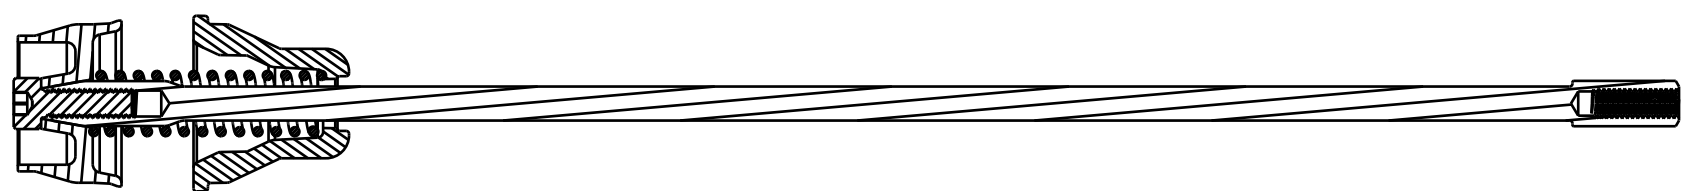

4

3

2

1

TORQUE:
6.7±0.25 IN-LBS.

Fastener Standard (Metric): Screw, Socket Head, M2.5 X 8

Ramp, Locking Mech, 2021 XC

Spring: Compression [1.26 TLG X 15 LBS/IN] Music Wire, Closed

Bushing, Spring Guide, Ribs, 2021 XC

Pull Rod, 2022 Transfer SL

SECTION A-A

- PROPRIETARY -
THIS DOCUMENT CONTAINS CONFIDENTIAL, PROPRIETARY INFORMATION
THAT IS FOX PROPERTY. DO NOT DISCLOSE TO OR DUPLICATE
FOR OTHERS EXCEPT AS AUTHORIZED BY FOX.