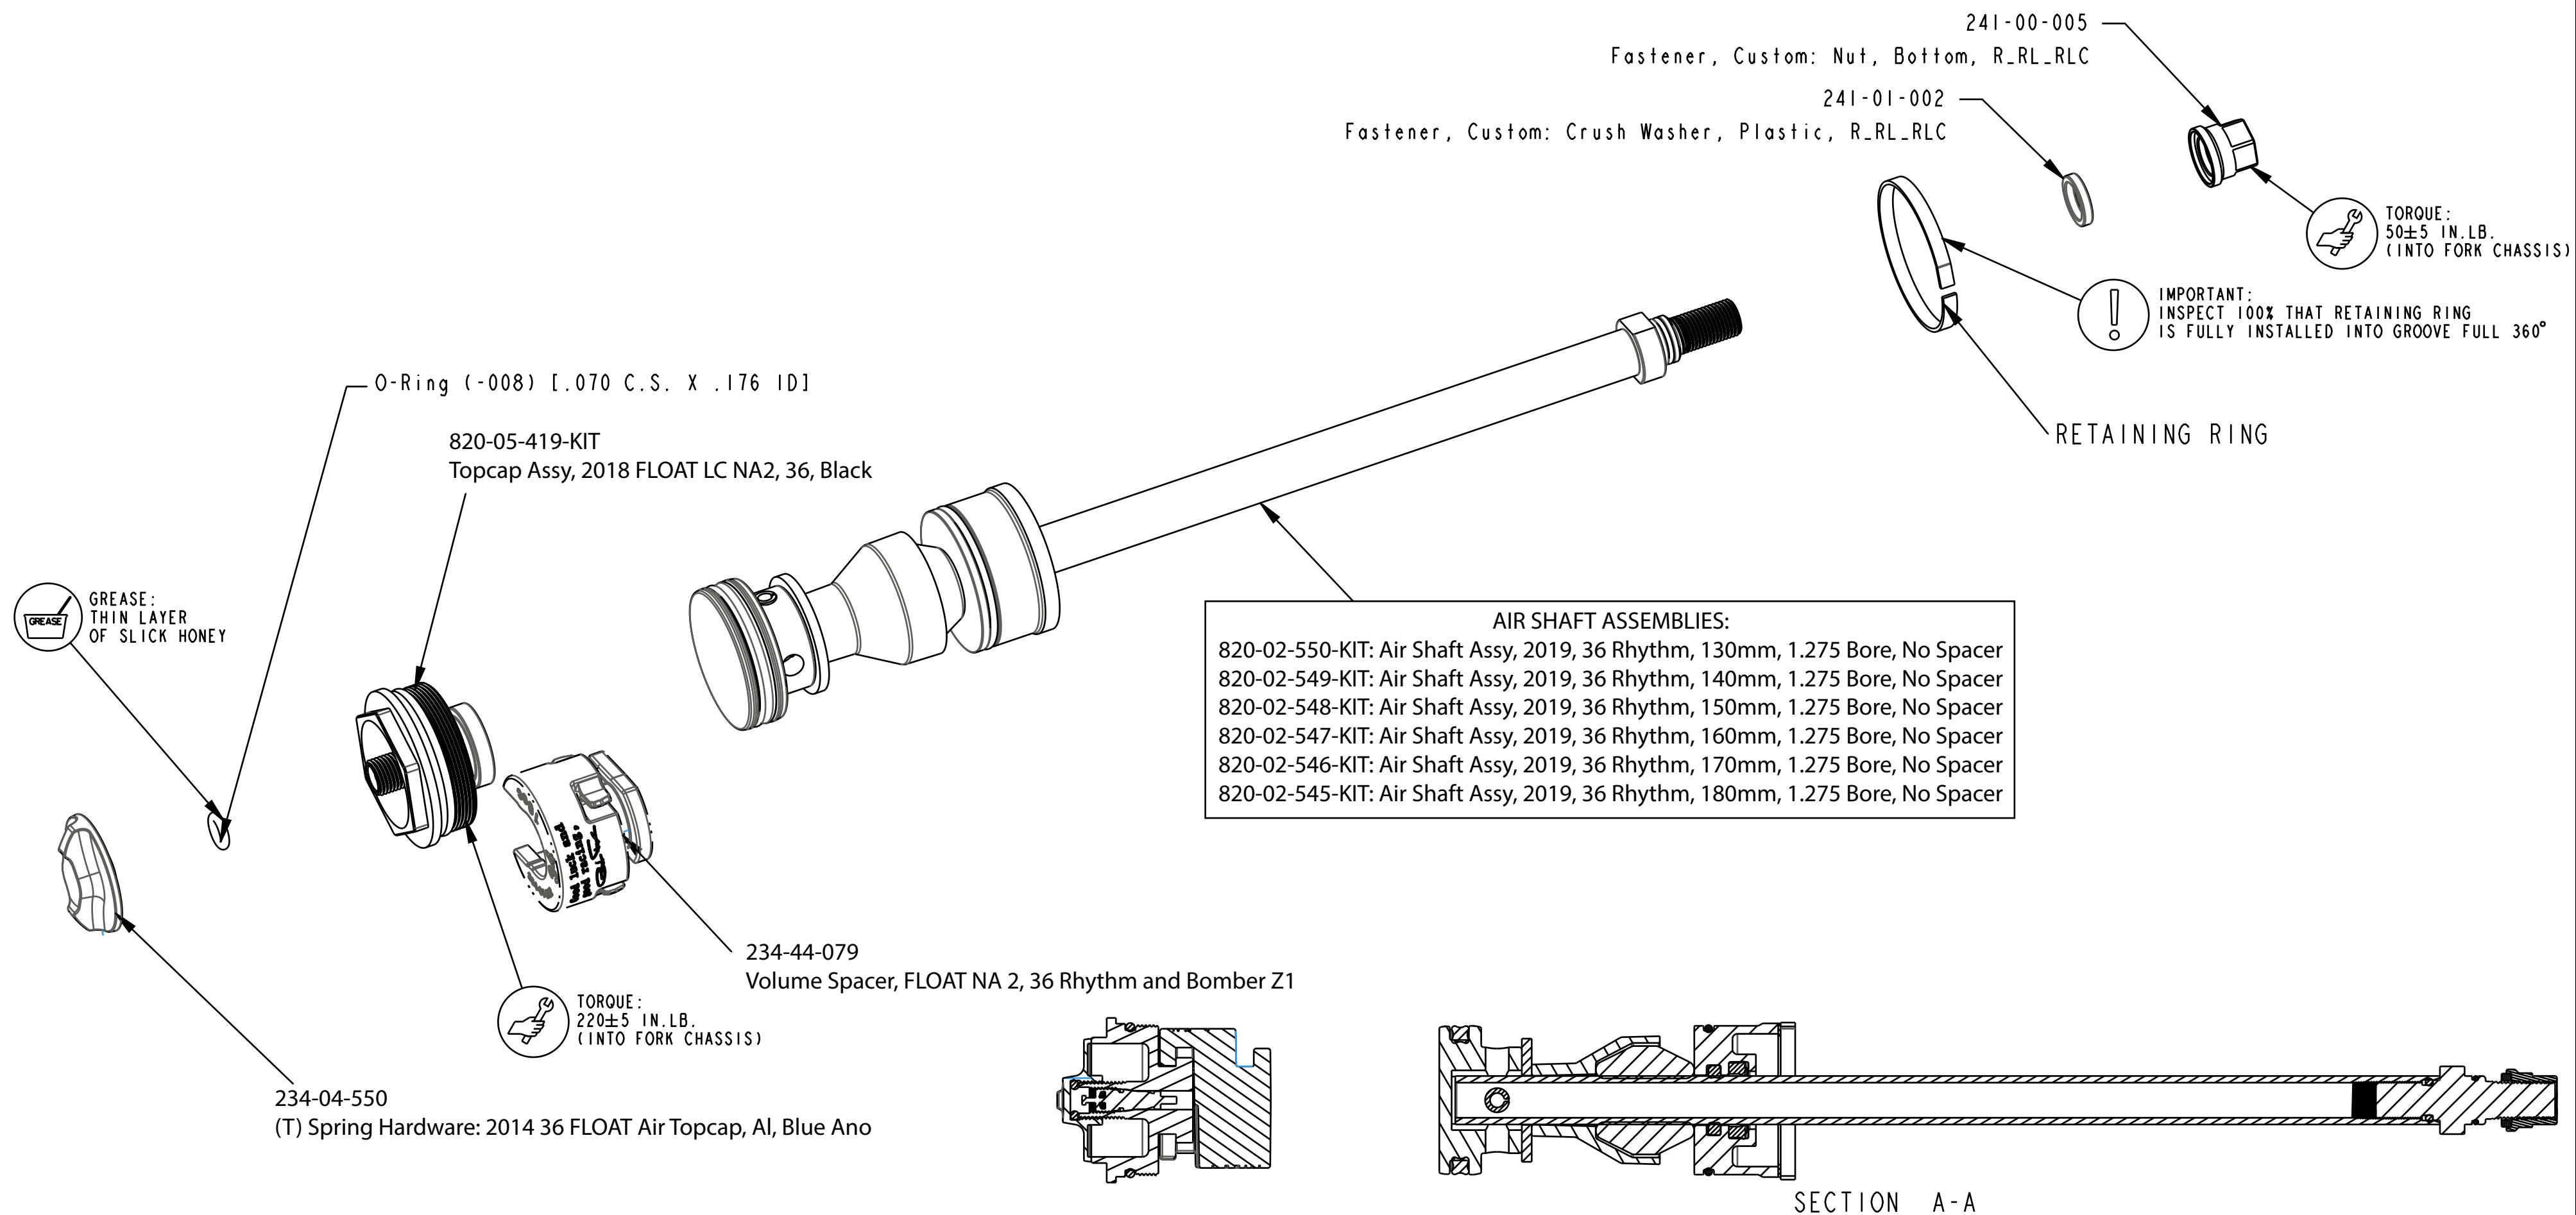

4

3

2

1

D

D

C

C

B

B

A

A

- PROPRIETARY -
THIS DOCUMENT CONTAINS CONFIDENTIAL, PROPRIETARY INFORMATION
THAT IS FOX PROPERTY. DO NOT DISCLOSE TO OR DUPLICATE
FOR OTHERS EXCEPT AS AUTHORIZED BY FOX.

FOX **FOX Factory, Inc.** Ph 831-768-1100
130 Hangar Way, Watsonville, CA 95076 USA Fax 831-768-9312

TITLE
**2021 36 RHYTHM FLOAT NA2
AIR SPRING ASSEMBLIES**

SIZE DWG. NO.
C

PLOT SCALE | .00:1 | SHEET | OF |

4

3

2

1